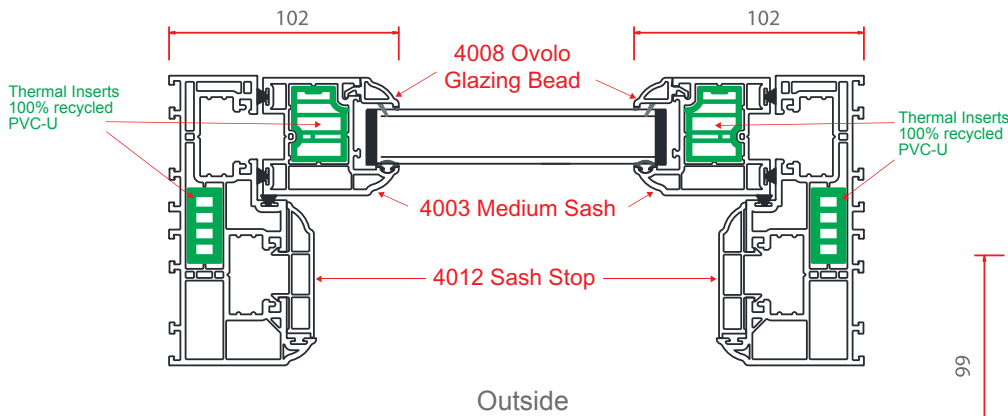

81-83 South Coast Road
Peacehaven,
East Sussex BN10 8QS

Item 1 of 2 - Room 1 Vertical slider

(1040 mm wide x 1575 mm high)

White - Featured PVCu

Clear 4:20:4 Tough Low E (A+ Rated)

Name:

Address:

Date: 21 / 2 / 2024

81-83 South Coast Road
Peacehaven,
East Sussex BN10 8QS

Item 2 of 2 - Room 2 - obscure Vertical slider

(1040 mm wide x 1575 mm high)

White - Featured PVCu

Stippolyte 4:20:4 Tough Low E (A+ Rated)

Name:

Address:

Date: 21 / 2 / 2024

Technical Details

Horizontal section through top sash

Vertical section through top sash

Horizontal section through bottom sash

Note: Thermal inserts (coloured green) are manufactured from 100% recycled PVC-U.

4401 Thermal Insert
For 4001 Outer Frame

4402 Thermal Insert
For 4003 Medium Sash

4403 Thermal Insert
For 4002 Small Sash

4405 Thermal Insert
For 4005, 4006, 4007 cill

Note: Installation Guidelines for ECOSlide PVC-U vertical sliding sash windows are available on request.