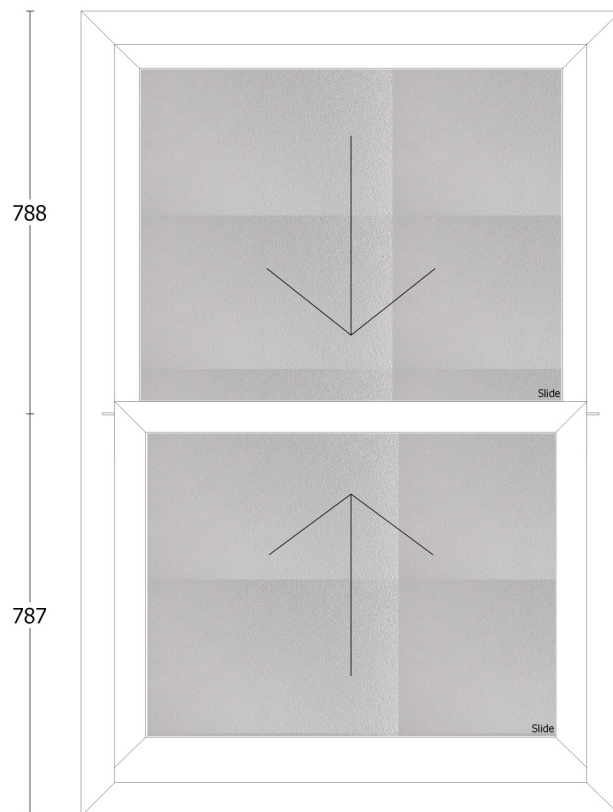

81-83 South Coast Road
Peacehaven,
East Sussex BN10 8QS

Item 1 of 2 - Room 1 Vertical slider

(1040 mm wide x 1575 mm high)

White - Featured PVCu

Clear 4:20:4 Tough Low E (A+ Rated)

Name:

Address:

Date: 21 / 2 / 2024

81-83 South Coast Road
Peacehaven,
East Sussex BN10 8QS

Item 2 of 2 - Room 2 - obscure Vertical slider

(1040 mm wide x 1575 mm high)

White - Featured PVCu

Stippolyte 4:20:4 Tough Low E (A+ Rated)

Name:

Address:

Date: 21 / 2 / 2024

Technical Details

Horizontal section through top sash

Vertical section through top sash

Horizontal section through bottom sash

Note: Thermal inserts (coloured green) are manufactured from 100% recycled PVC-U.