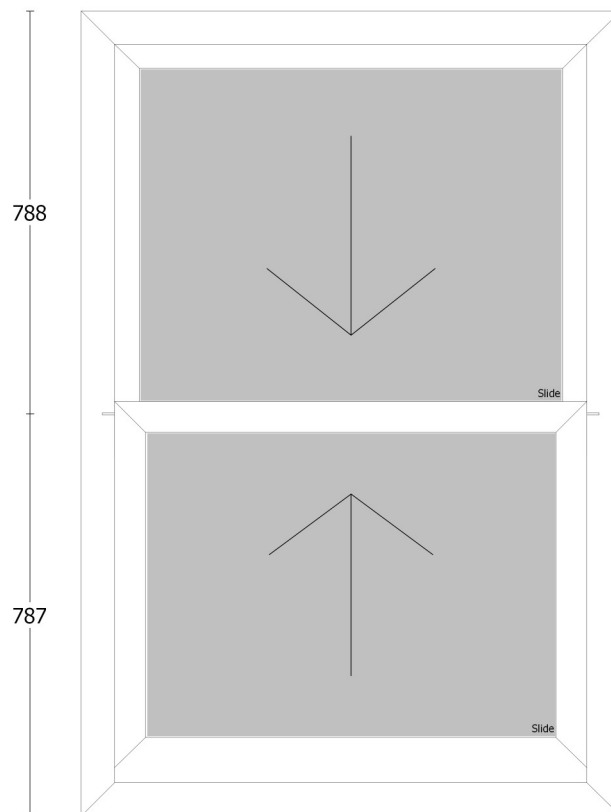

81-83 South Coast Road
Peacehaven,
East Sussex BN10 8QS

Item 1 of 2 - Room 1 Vertical slider

(1040 mm wide x 1575 mm high)

White - Featured PVCu

Clear 4:20:4 Tough Low E (A+ Rated)

Name:

Address:

Date: 21 / 2 / 2024

81-83 South Coast Road
Peacehaven,
East Sussex BN10 8QS

Item 2 of 2 - Room 2 - obscure Vertical slider

(1040 mm wide x 1575 mm high)

White - Featured PVCu

Stippolyte 4:20:4 Tough Low E (A+ Rated)

Name:

Address:

Date: 21 / 2 / 2024

Technical Details

Horizontal section through top sash

Vertical section through top sash

Horizontal section through bottom sash

Note: Thermal inserts (coloured green) are manufactured from 100% recycled PVC-U.