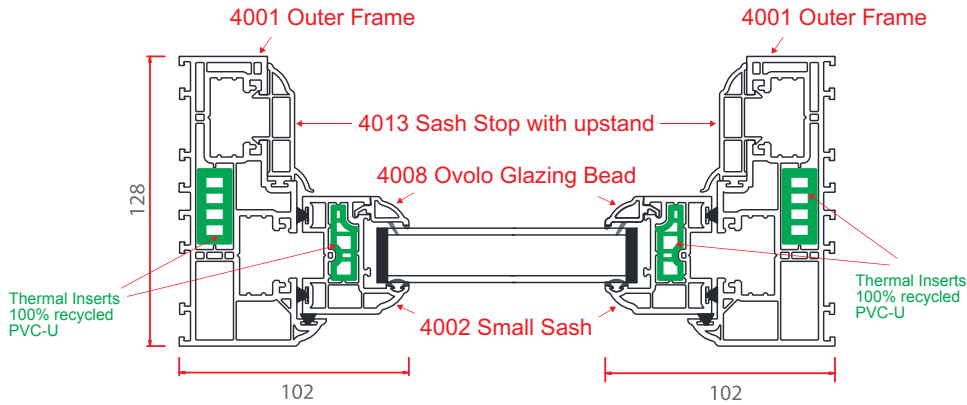

81-83 South Coast Road
Peacehaven,
East Sussex BN10 8QS

Item 1 of 2 - Room 1 Vertical slider

(1040 mm wide x 1575 mm high)

White - Featured PVCu

Clear 4:20:4 Tough Low E (A+ Rated)

Name:

Address:

Date: 21 / 2 / 2024

81-83 South Coast Road
Peacehaven,
East Sussex BN10 8QS

Item 2 of 2 - Room 2 - obscure Vertical slider

(1040 mm wide x 1575 mm high)

White - Featured PVCu

Stippolyte 4:20:4 Tough Low E (A+ Rated)

Name:

Address:

Date: 21 / 2 / 2024

Technical Details

Horizontal section through top sash

Vertical section through top sash

Horizontal section through bottom sash

Note: Thermal inserts (coloured green) are manufactured from 100% recycled PVC-U.