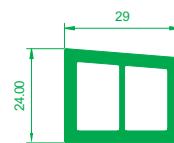

4405 Thermal Insert
For 4005, 4006, 4007 cill

Note: Installation Guidelines for ECOSlide PVC-U vertical sliding sash windows are available on request.