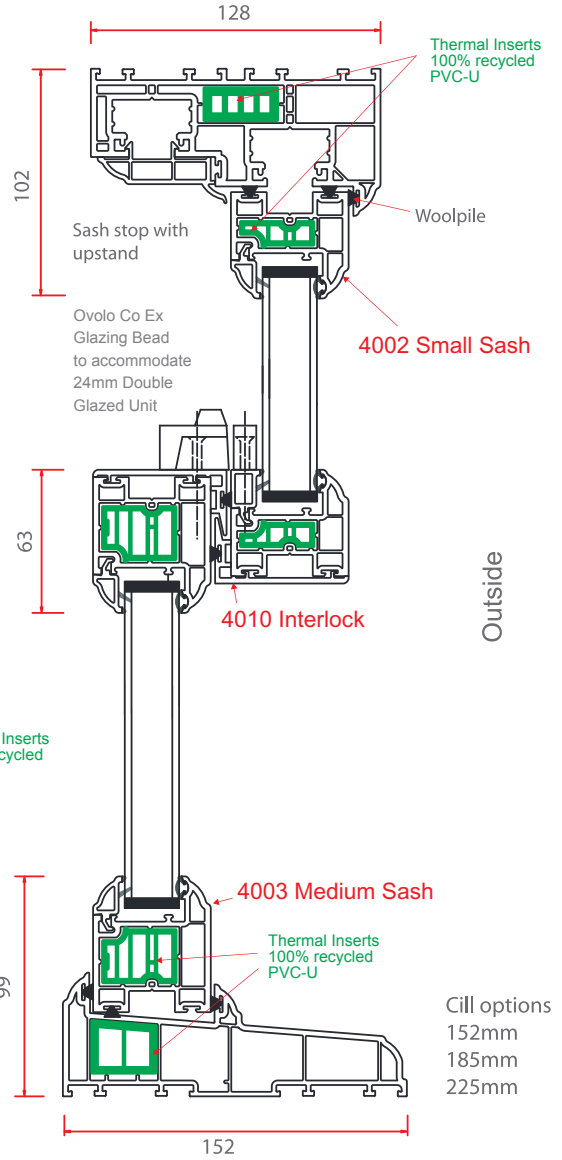

81-83 South Coast Road
Peacehaven,
East Sussex BN10 8QS

Item 1 of 2 - Room 1 Vertical slider

(1040 mm wide x 1575 mm high)

White - Featured PVCu

Clear 4:20:4 Tough Low E (A+ Rated)

Name:

Address:

Date: 21 / 2 / 2024

81-83 South Coast Road
Peacehaven,
East Sussex BN10 8QS

Item 2 of 2 - Room 2 - obscure Vertical slider

(1040 mm wide x 1575 mm high)

White - Featured PVCu

Stippolyte 4:20:4 Tough Low E (A+ Rated)

Name:

Address:

Date: 21 / 2 / 2024

Technical Details

Horizontal section through top sash

Vertical section through top sash

Horizontal section through bottom sash

Note: Thermal inserts (coloured green) are manufactured from 100% recycled PVC-U.

4401 Thermal Insert
For 4001 Outer Frame

4402 Thermal Insert
For 4003 Medium Sash

4403 Thermal Insert
For 4002 Small Sash

4405 Thermal Insert
For 4005, 4006, 4007 cill

Note: Installation Guidelines for ECOSlide PVC-U vertical sliding sash windows are available on request.