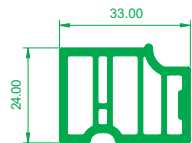

4402 Thermal Insert
For 4003 Medium Sash