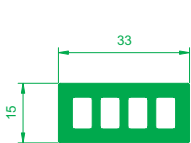

Date: 21 / 2 / 2024

Technical Details

Horizontal section through top sash

Vertical section through top sash

Horizontal section through bottom sash

Note: Thermal inserts (coloured green) are manufactured from 100% recycled PVC-U.