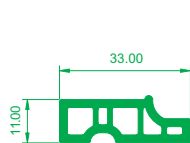

4403 Thermal Insert
For 4002 Small Sash