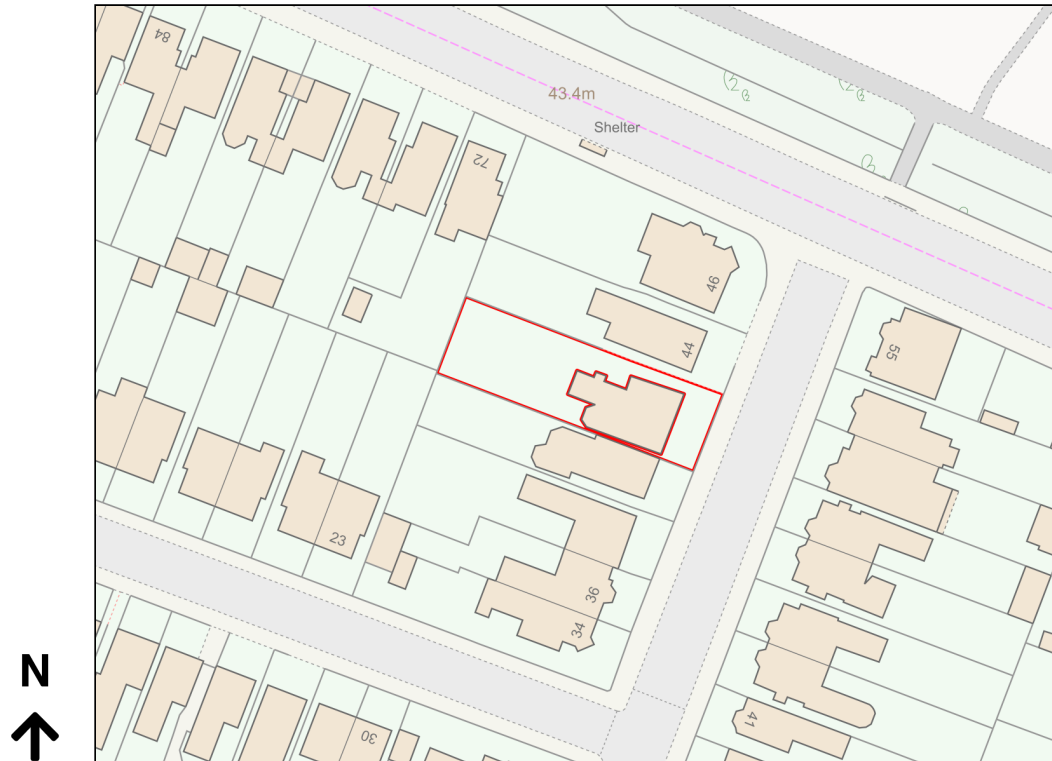

Location Plan

Site Address: Flat 2, 42, Hove Park Villas, Hove, BN3 6HG

Date Produced: 20-Feb-2024

Scale: 1:1250 @A4

Planning Portal Reference: PP-12822433v1