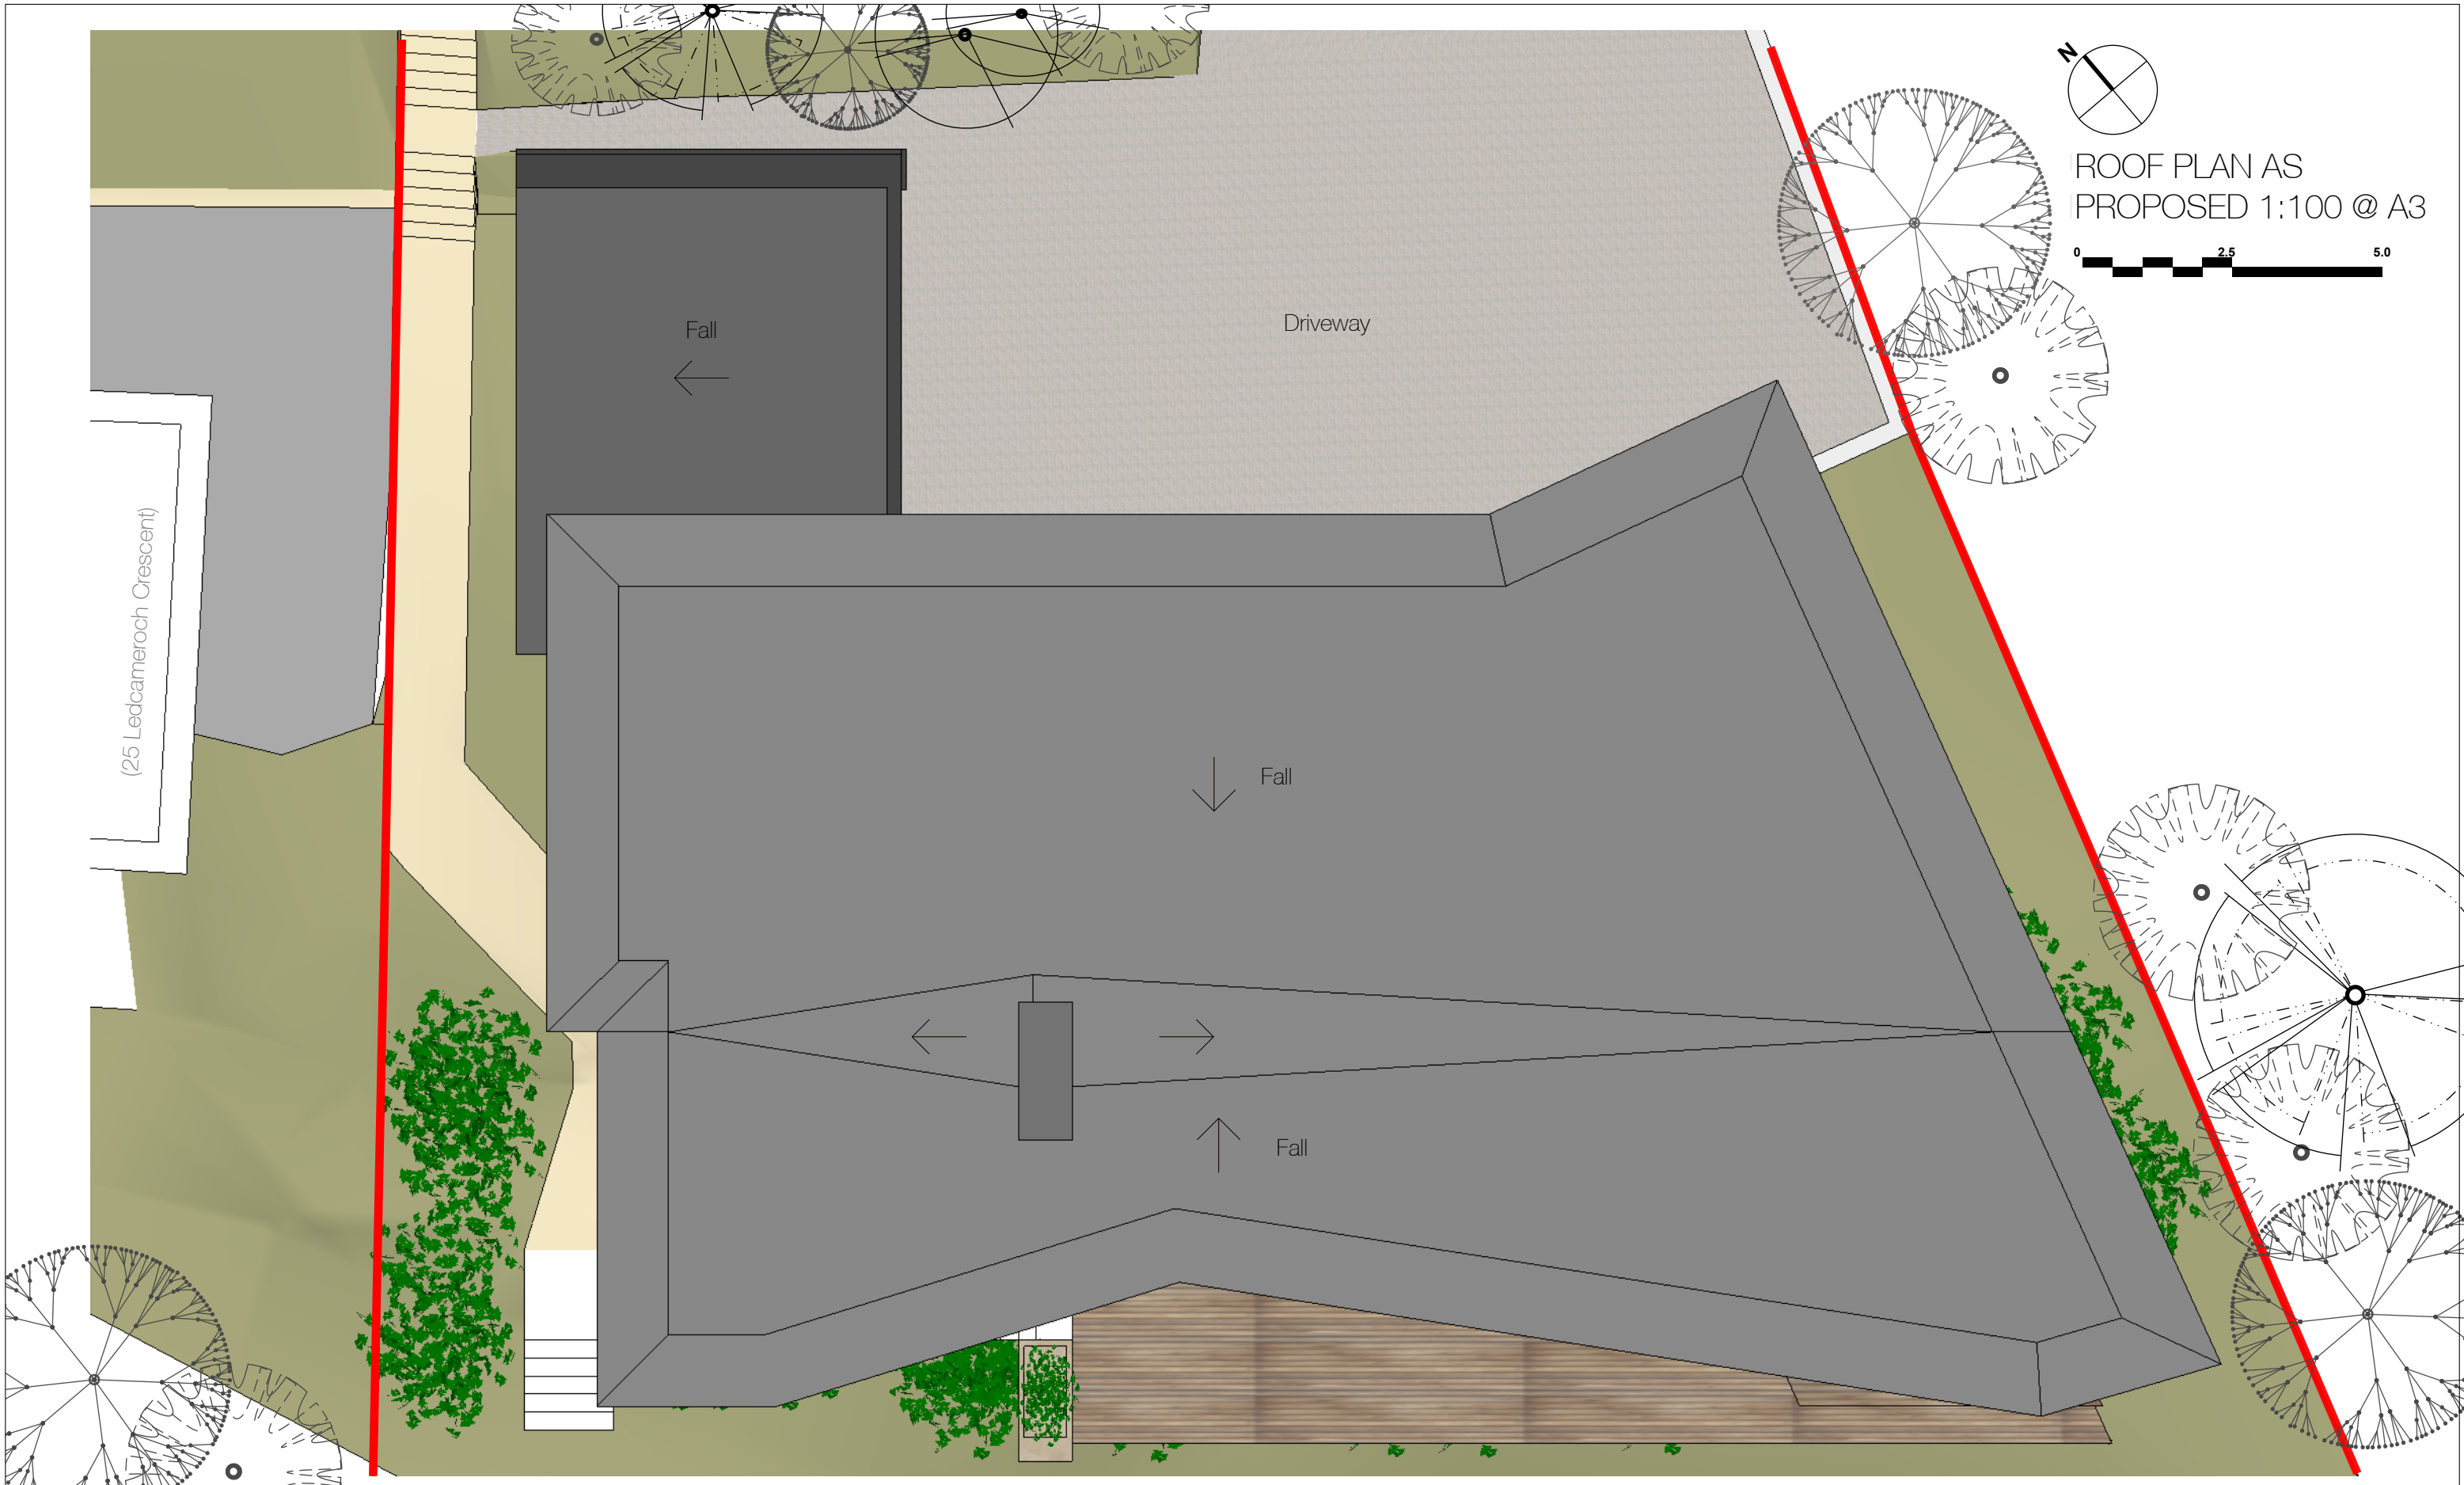

ROOF PLAN AS  
PROPOSED 1:100 @ A3

**McINNES**  
**GARDNER**

t: 0141 332 3841  
www.mcinneshgarden.co.uk

Project: **664**  
25 Ledcameroch  
Crescent, Bearsden.  
G61 4AD.  
Mr & Mrs Chassels

Dwg: **D1** Roof Plan As  
Proposed  
**001A** Scale: 1:500 @ A3