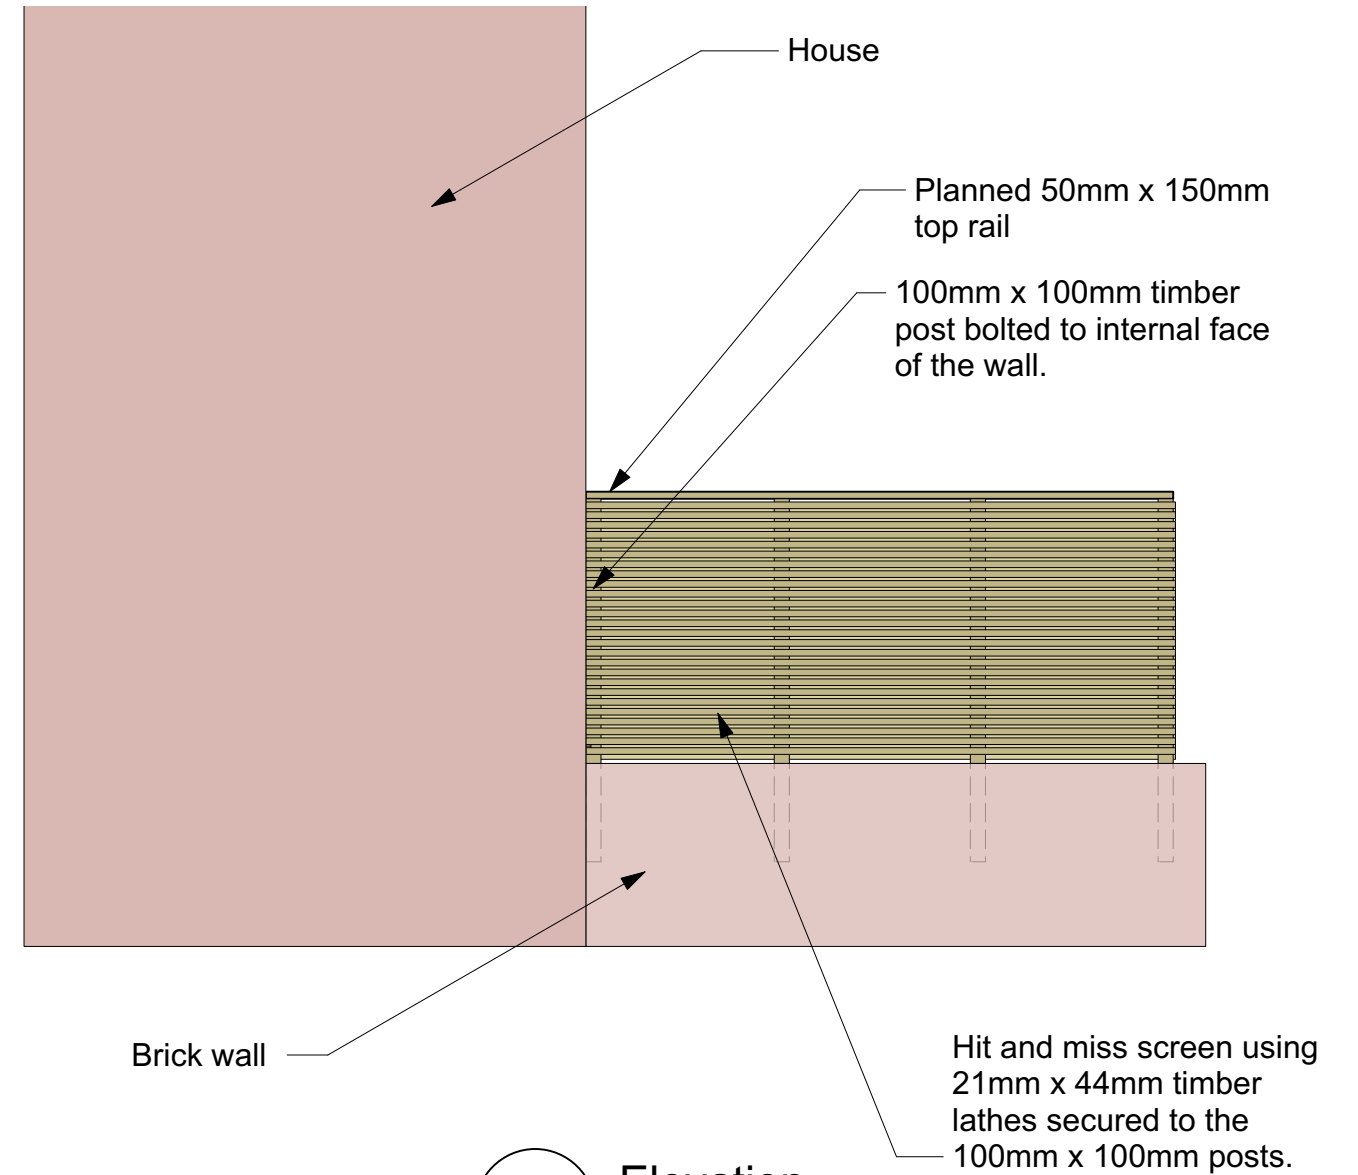

1 Section of screen
Scale: 1:25

2 Elevation
Scale: 1:50

Title Trellis hit and miss screen		
Drawing Number 1	Drawn By MP	Date 20/02/2024
CAD File Name Gwilt-Kidderminster-24.vwx		