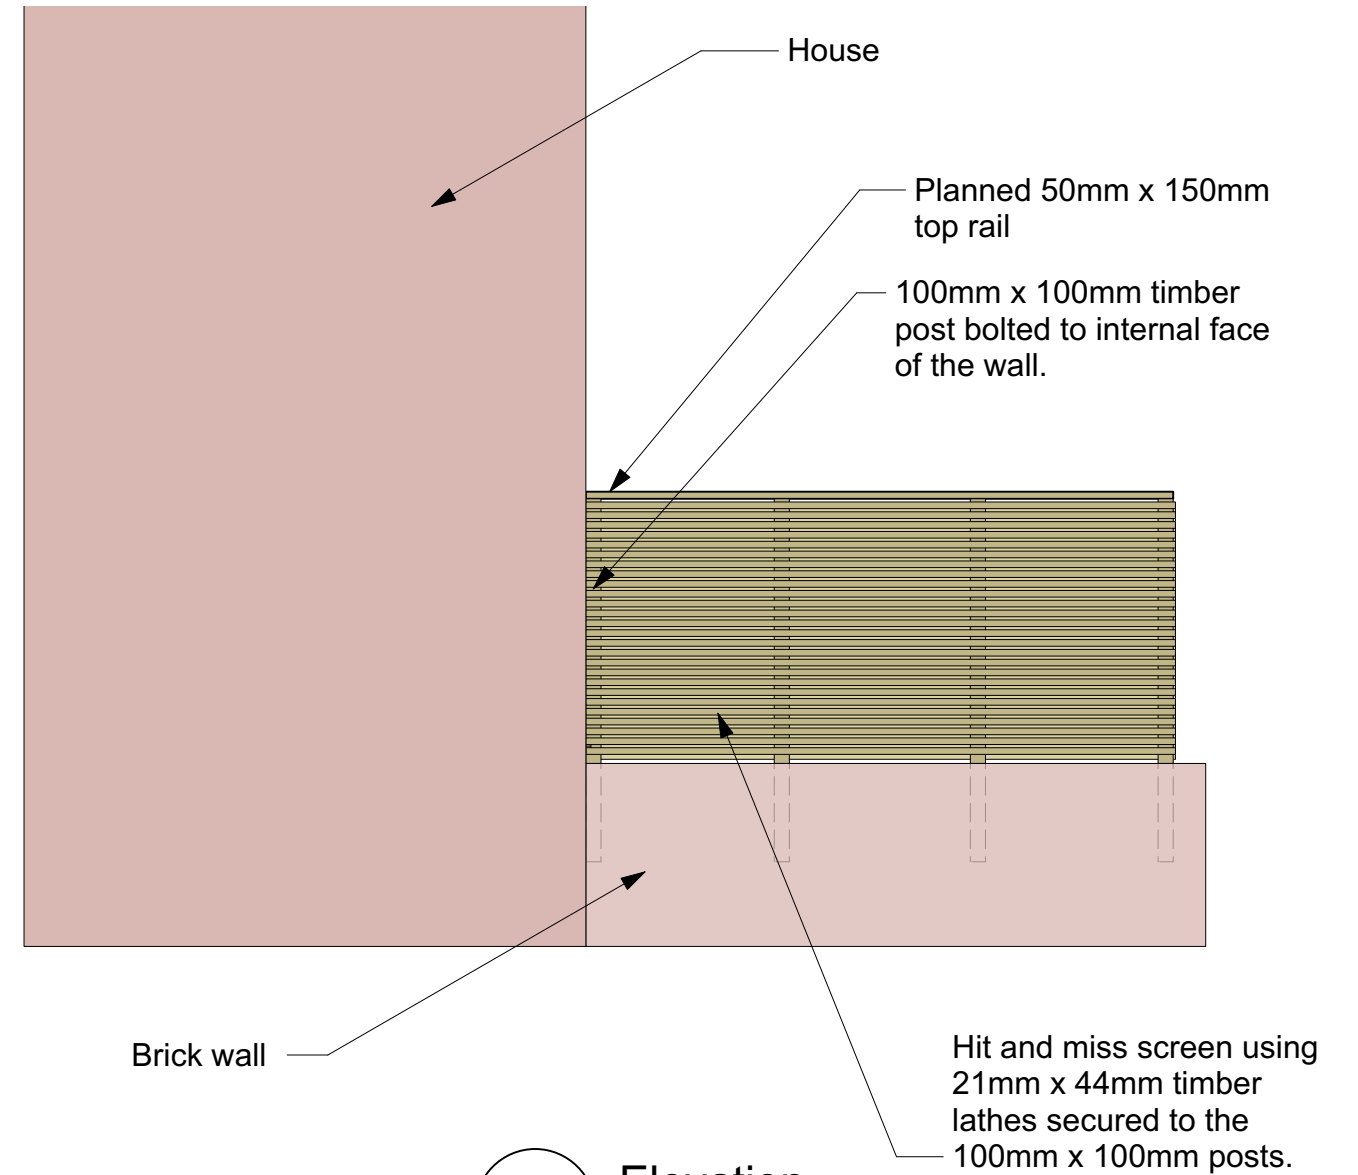

1 Section of screen  
Scale: 1:25

2 Elevation  
Scale: 1:50

Title <b>Trellis hit and miss screen</b>		
Drawing Number <b>1</b>	Drawn By <b>MP</b>	Date <b>20/02/2024</b>
CAD File Name <b>Gwilt-Kidderminster-24.vwx</b>		