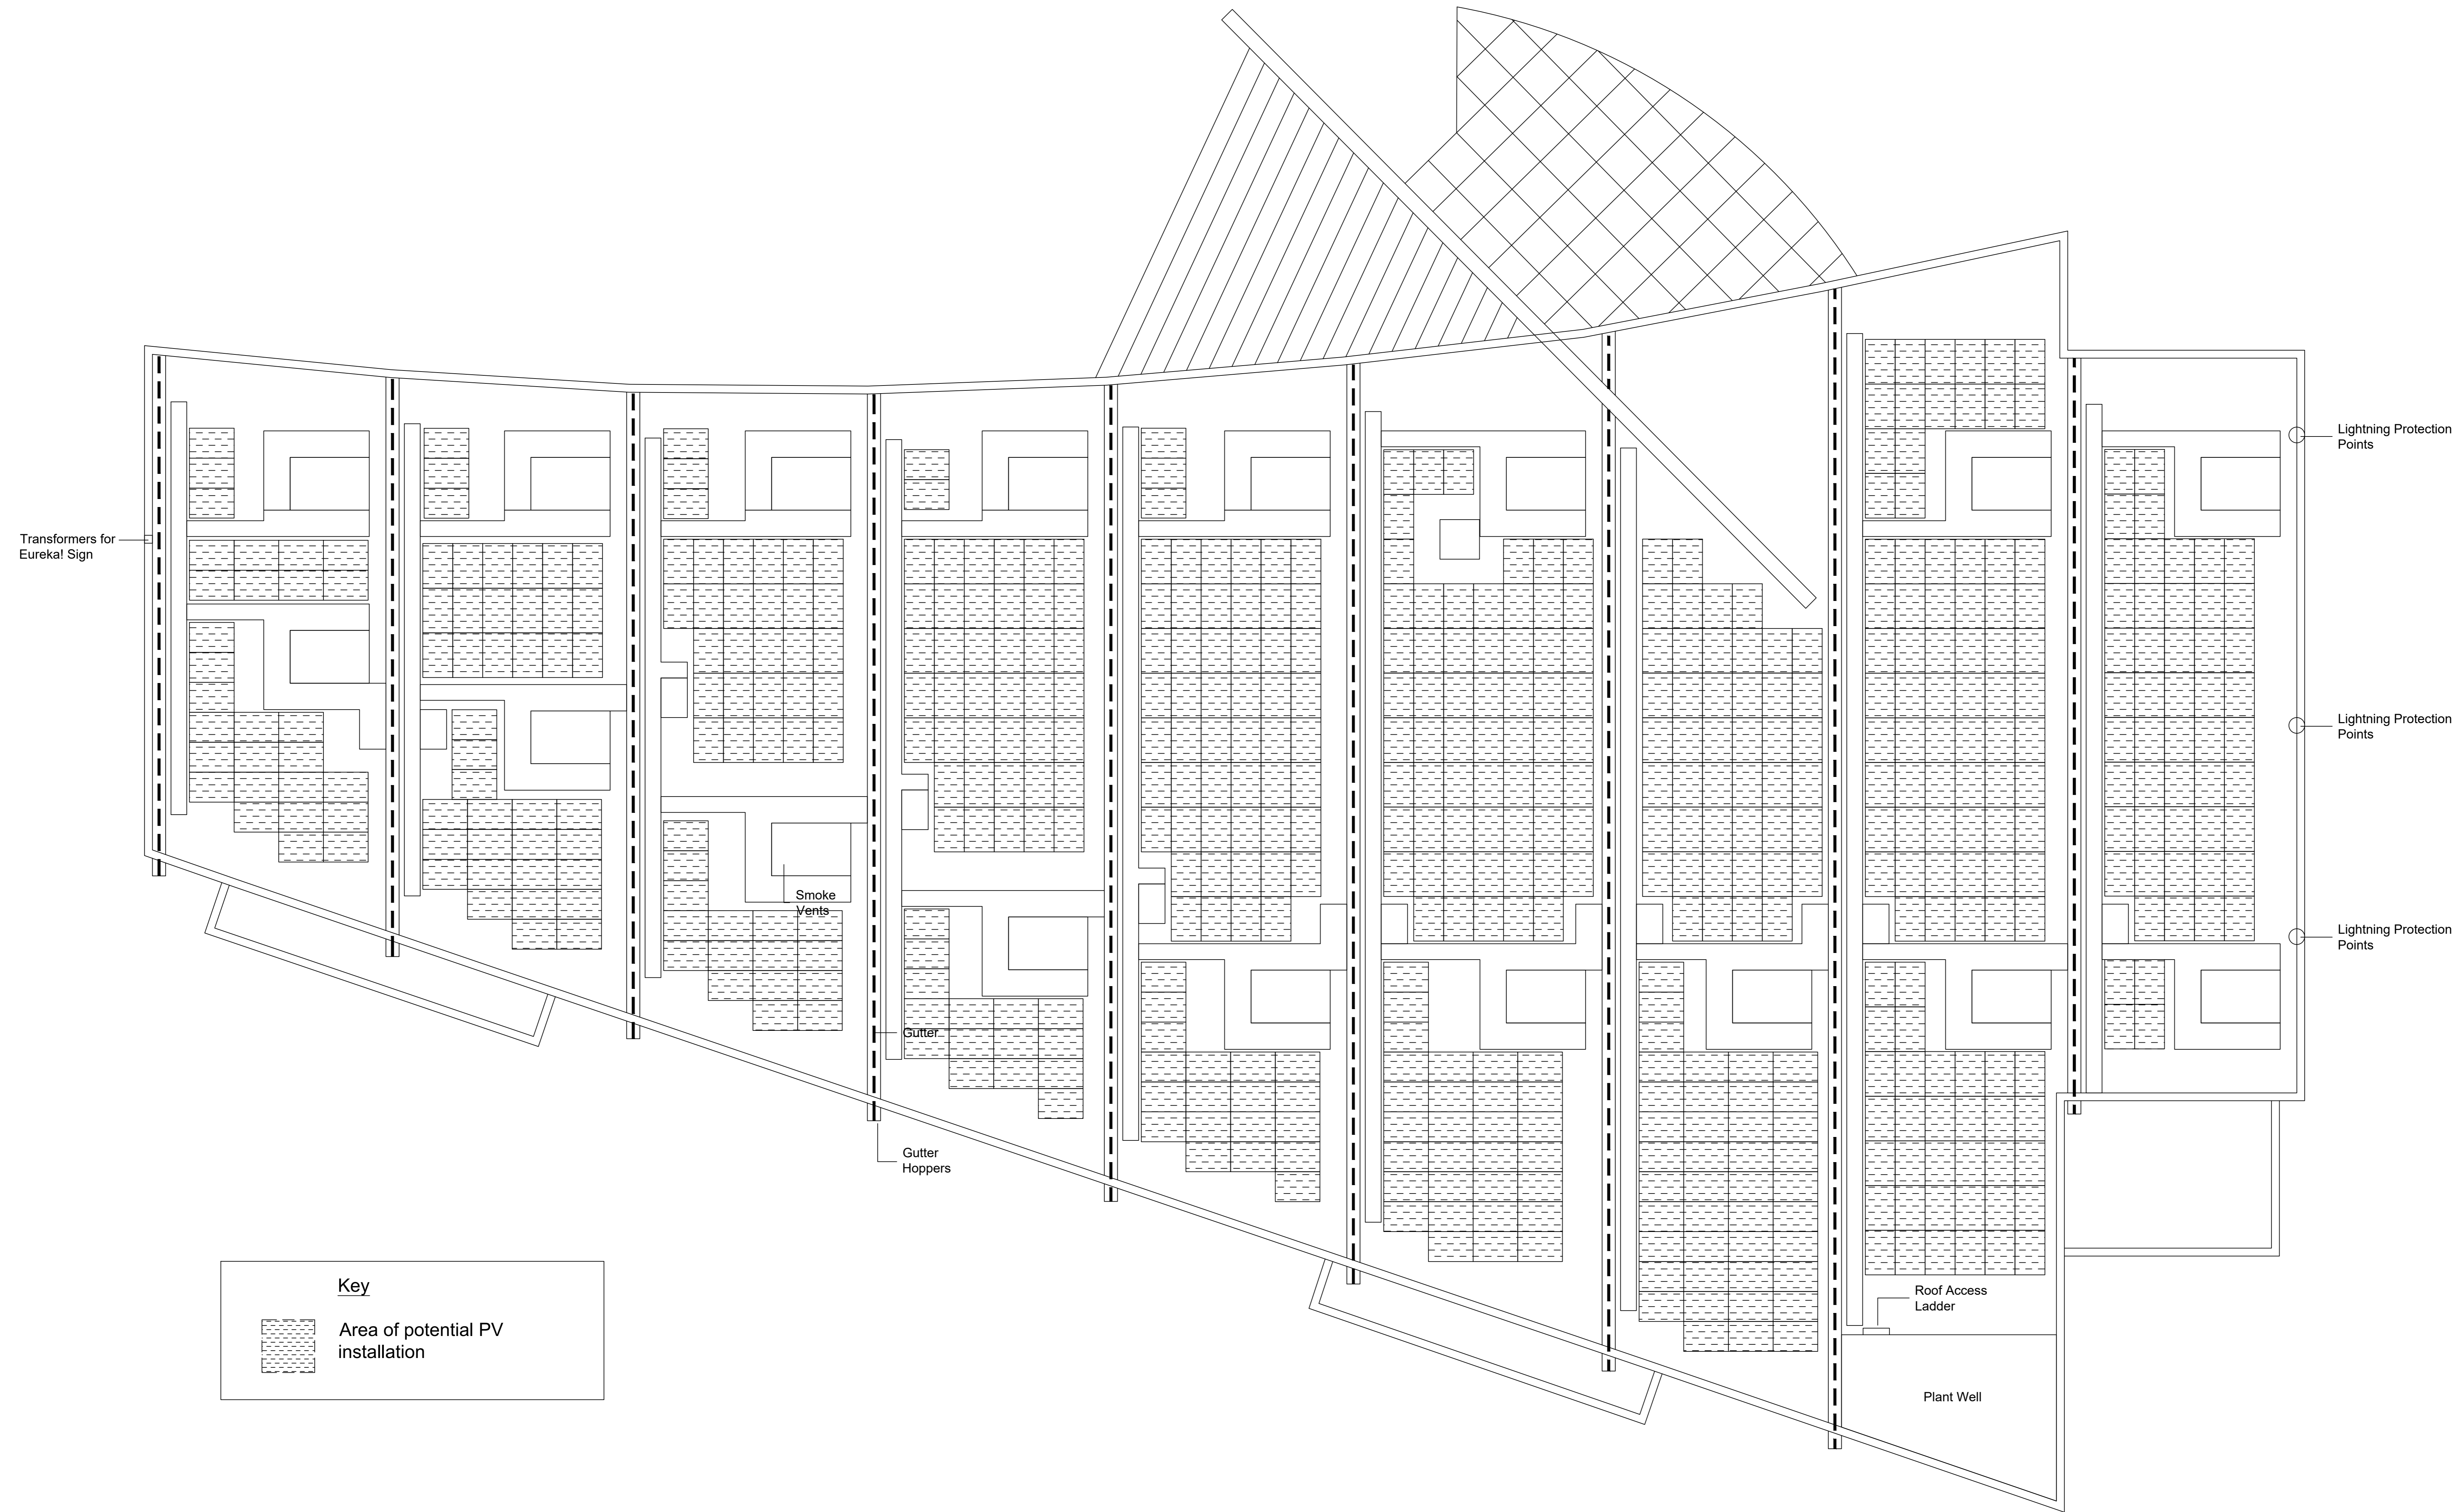

Proposed Indicative PV Panel Layout (RP_008)

Project Ref:	PV Panels		
Dwg Title:	Proposed Indicative PV Panel Layout		
Dwg No.:	RP_008		
Client:	Eureka!	Issue Number:	
Scale:	1:100 @ A0	Date:	FEB 2024