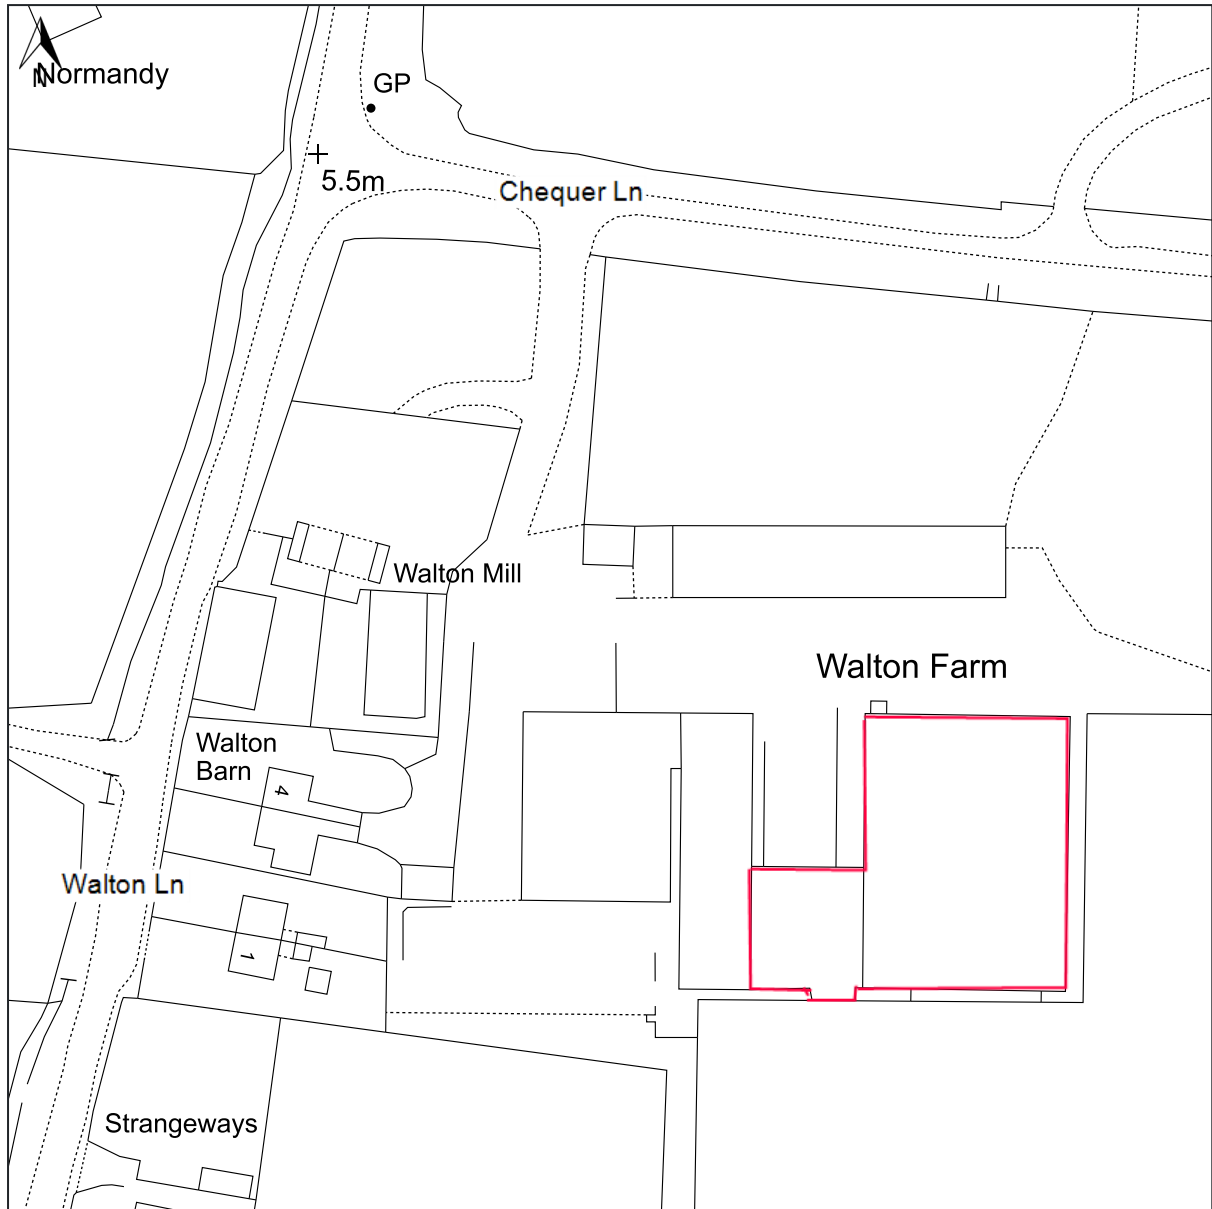

WALTON FARM, WALTON LANE, BOSHAM, WEST SUSSEX, PO18 8QB
Drawing Number - PL01

© Crown copyright and database rights, 2023. Ordnance Survey
0100031673 Created using Plans by Emapsite

Scale: 1:1250

Paper Size: A4