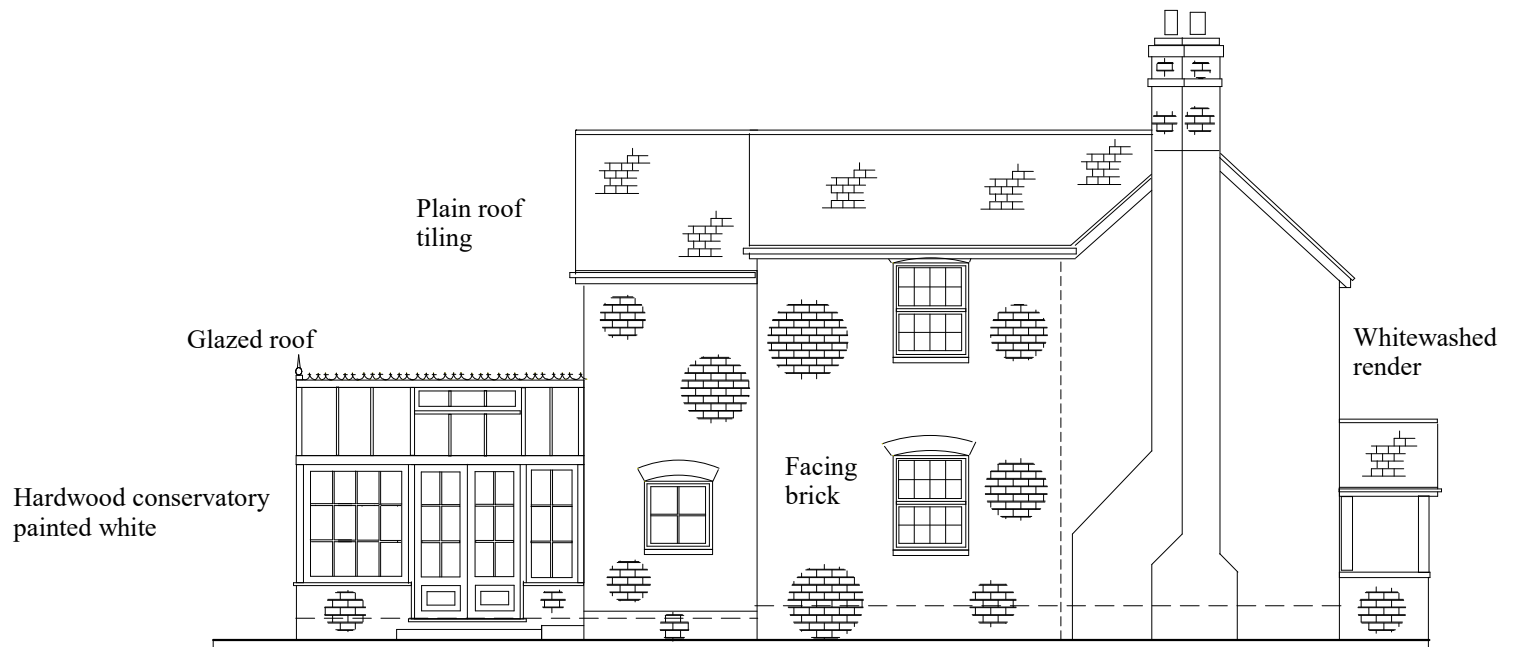

Proposed Refurbishment to
Existing conservatory roof
at Yew Tree Cotage, Glasshouse Lane.
Kirdford. West Sussex. RH14 0LT
for Mr. & Mrs M. Jackson.
Drg. No. : MJ/2024/501
Scales : 1:100,
Date : 16/02/24 Revisions : RM.
Agent : R. Marchant.
3 High Pitfold, Hindhead.
Surrey. GU26 6BN. Tel : 01428 607674

Side Elevation South West as Existing

Graphic Scale : A4 @ 1 :100