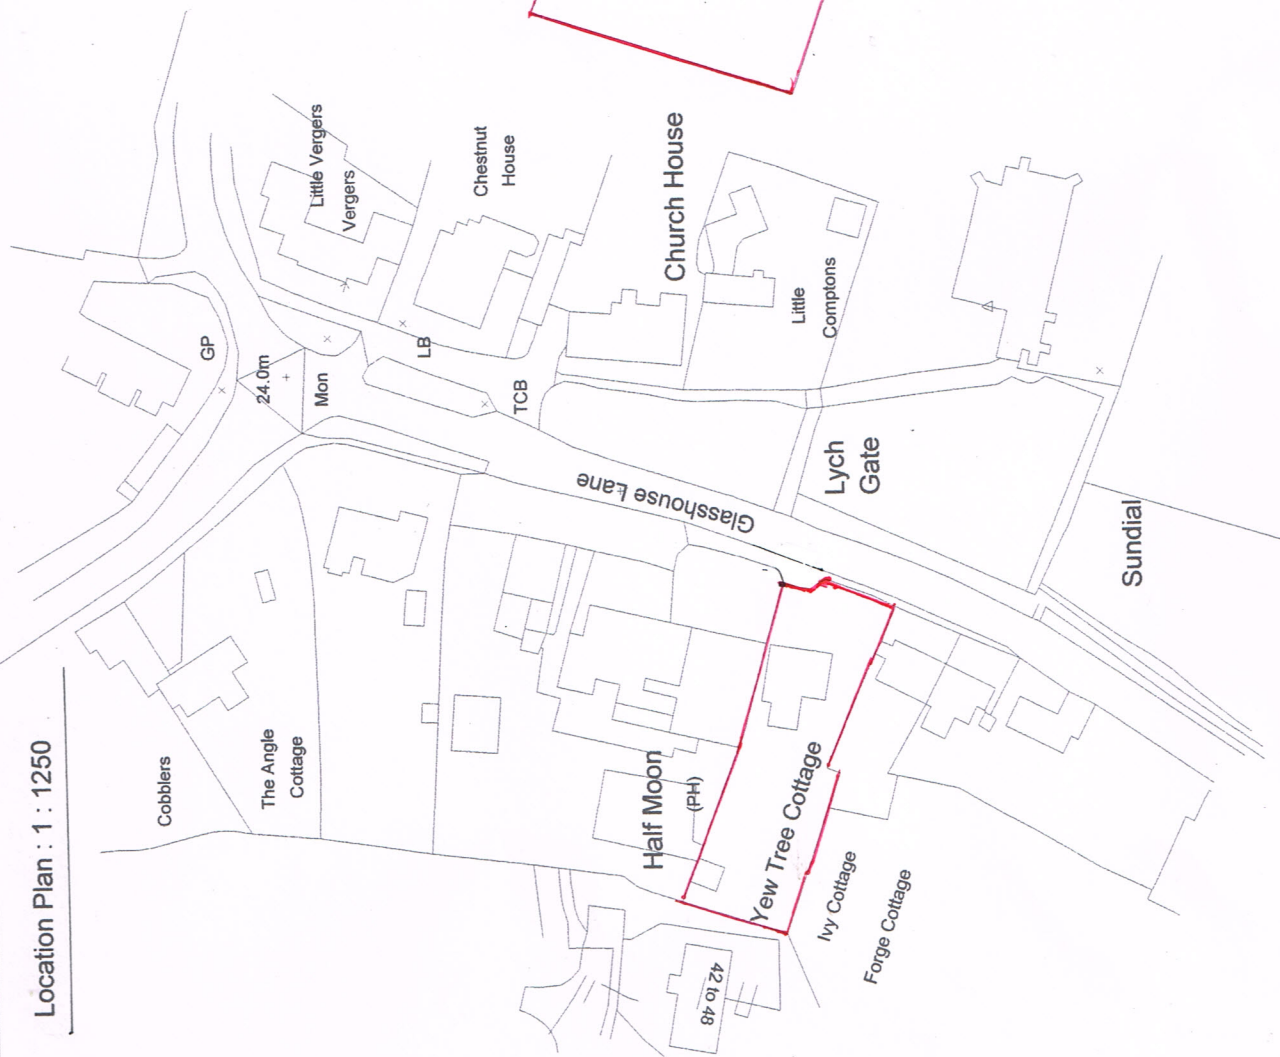

Location Plan : 1 : 1250

Graphic Scale : A4 @ 1 : 1250

Copyright Liscence Number : 100065465

Proposed Refurbishment of
 Existing conservatory roof
 at Yew Tree Cotage, Glasshouse Lane.
 Kirdford. West Sussex. RH14 0LT
 for Mr. & Mrs M. Jackson.
 Drg. No. : MJ/2024/501
 Scales : 1:100,
 Date : 16/02/24 Revisions : RM.
 Agent : R. Marchant.
 3 High Pitfold, Hindhead.
 Surrey. GU26 6BN. Tel : 01428 607674

SITE PLAN : 1 : 500

Graphic Scale : A4 @ 1 : 500