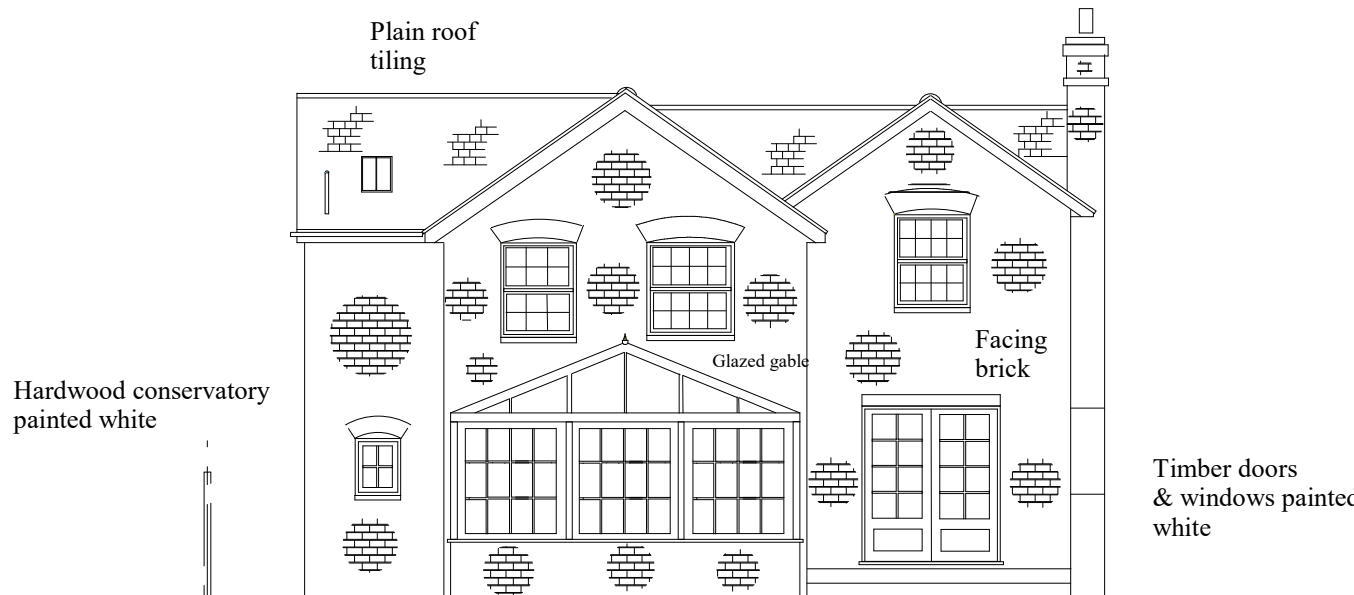

Proposed Refurbishment to
Existing conservatory roof
at Yew Tree Cotage, Glasshouse Lane.
Kirdford. West Sussex. RH14 0LT
for Mr. & Mrs M. Jackson.
Drg. No. : MJ/2024/501
Scales : 1:100,
Date : 16/02/24 Revisions : RM.
Agent : R. Marchant.
3 High Pitfold, Hindhead.
Surrey. GU26 6BN. Tel : 01428 607674

Rear Elevation North West as Existing

Graphic Scale : A4 @ 1 :100