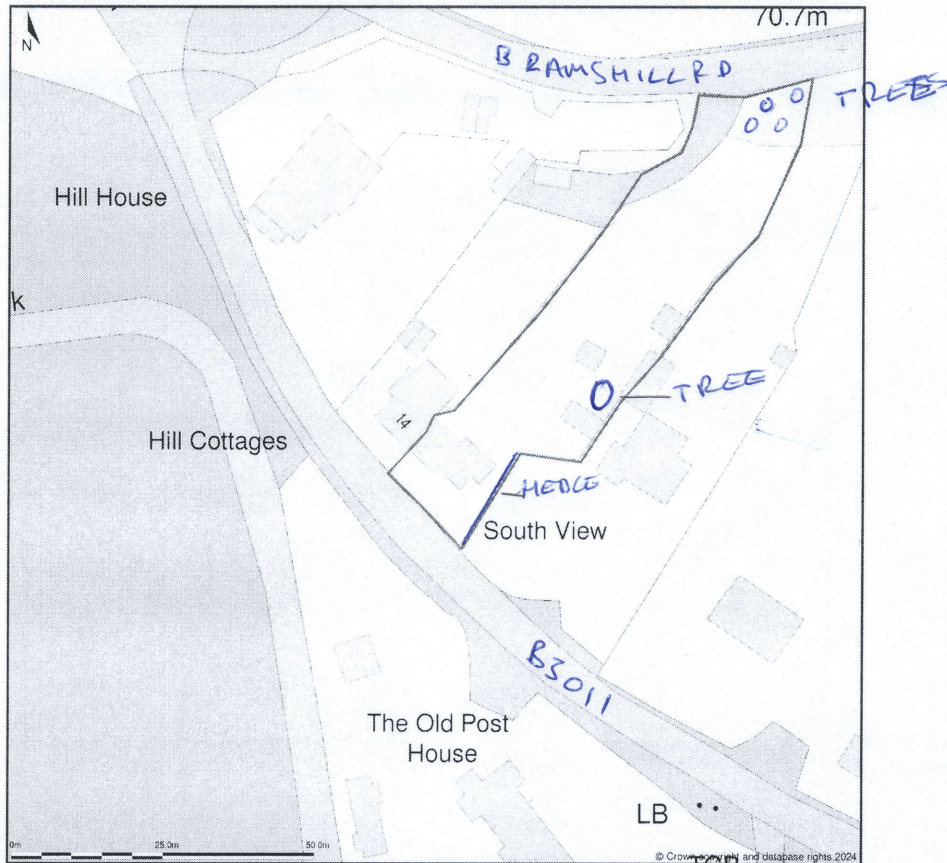

12, Hill Cottage, Reading Road, Heckfield, Hook, Hampshire, RG27 0JY

Location Plan shows area bounded by: 473209.61, 160710.63 473351.04, 160852.06 (at a scale of 1:1250). OSGridRef: SU73286078. The representation of a road, track or path is no evidence of a right of way. The representation of features as lines is no evidence of a property boundary.

Produced on 5th Mar 2024 from the Ordnance Survey National Geographic Database and incorporating surveyed revision available at this date. Reproduction in whole or part is prohibited without the prior permission of Ordnance Survey. © Crown copyright 2024. Supplied by www.buyaplan.co.uk a licensed Ordnance Survey partner (100053143). Unique plan reference: #00884044-D2E52D.