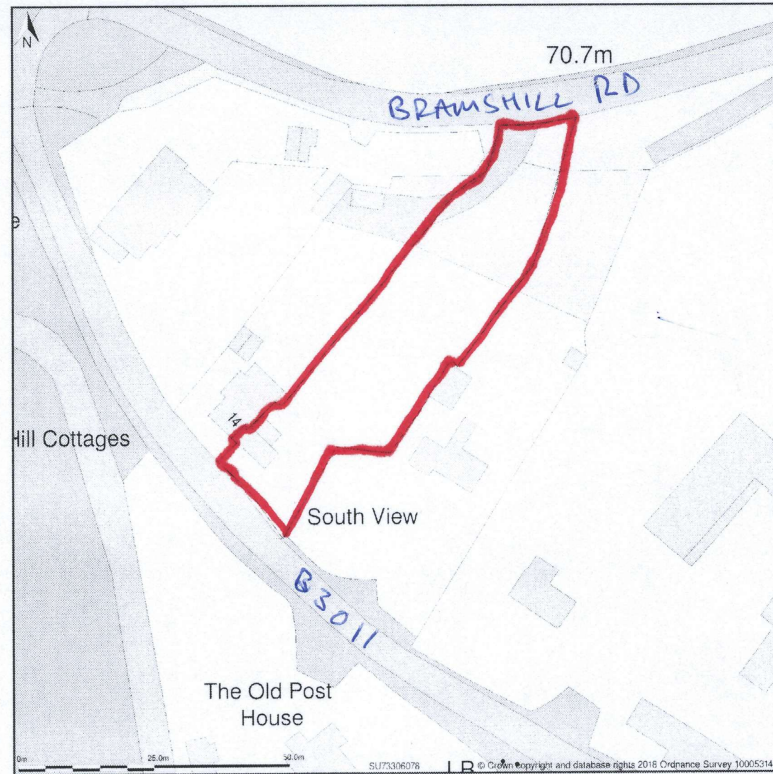

12, Hill Cottage, Reading Road, Heckfield, Hook, Hampshire, RG27 0JY

Site Plan shows area bounded by: 473234.2, 160718.37 473375.62, 160859.79 (at a scale of 1:1250), OSGridRef: SU73306078. The representation of a road, track or path is no evidence of a right of way. The representation of features as lines is no evidence of a property boundary.

Produced on 12th Sep 2018 from the Ordnance Survey National Geographic Database and incorporating surveyed revision available at this date. Reproduction in whole or part is prohibited without the prior permission of Ordnance Survey. © Crown copyright 2018. Supplied by www.buyaplan.co.uk a licensed Ordnance Survey partner (100053143). Unique plan reference: #00353715-18D393