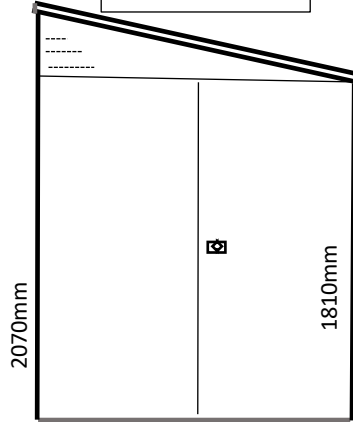

Floor Plan

East Elevation

West Elevation

Roof Plan

South Elevation

North Elevation

5m Scale Bar

47 Fairlee Road