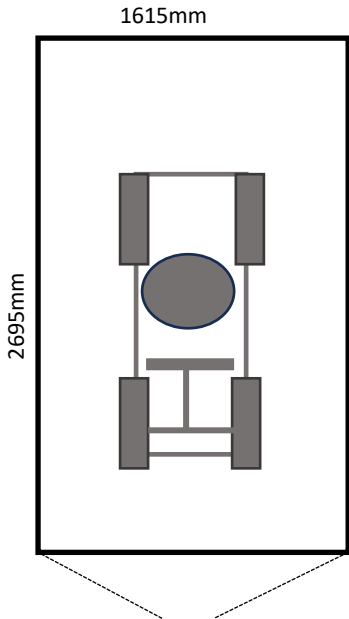

Floor Plan

East Elevation

West Elevation

Roof Plan

South Elevation

North Elevation

5m Scale Bar

47 Fairlee Road