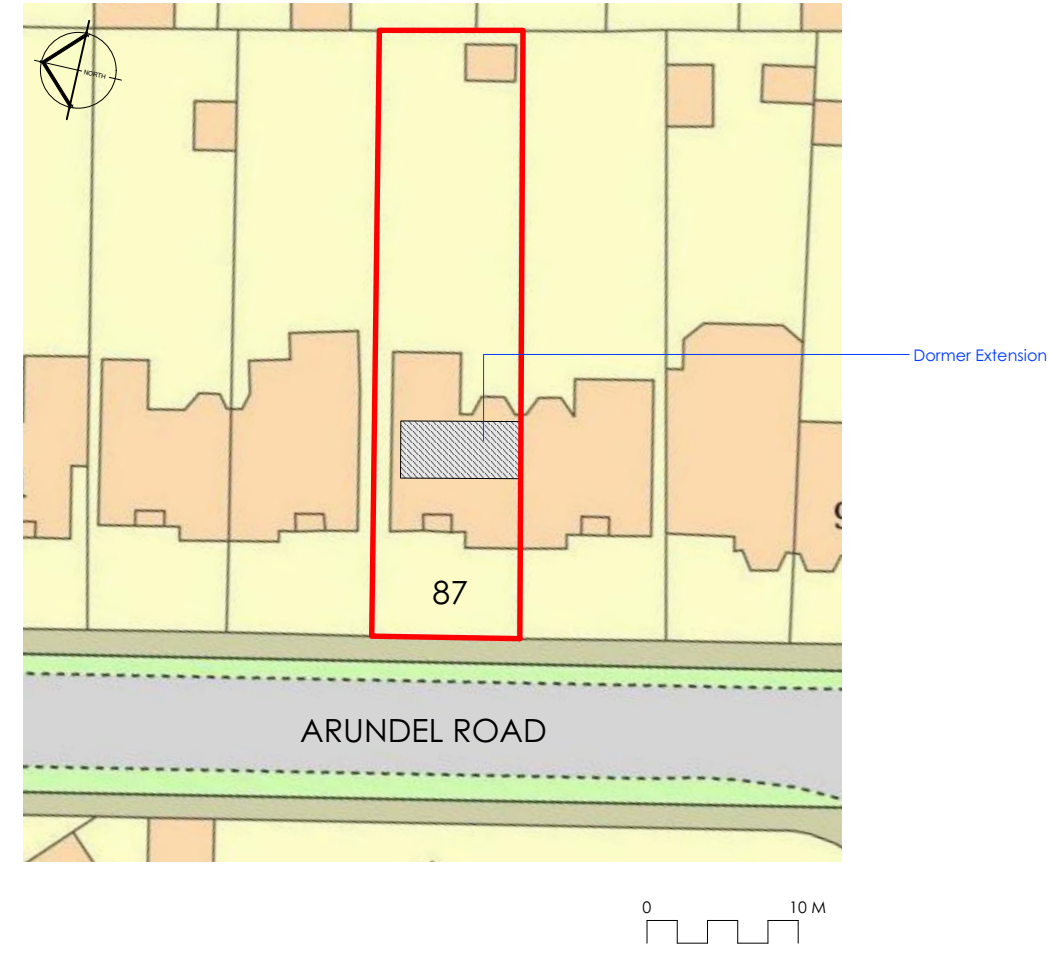

87 Arundel Road, Kingston Upon Thames, KT1 3RY

1 Existing Site Location Plan
1:1250 @ A3

2 Proposed Site Plan
1:500 @ A3

© Crown copyright and database rights 2024 OS 100054135. Map area bounded by: 520012,169133 520154,169275. Produced on 29 January 2024 from the OS National Geographic Database. Supplied by UKPlanningMaps.com. Unique plan reference: p2e/uk/1051662/1416813

PLANNING

project **87 Arundel Road**
 stage **Planning**
 client **Mr Y Hamuth**
 drawing **Site Plan & Block Plan**
 scale **1:1250/500 @ A3**
 date **Feb 2024**
 dwg no **676-100 [Rev A - 04.03.2024]**