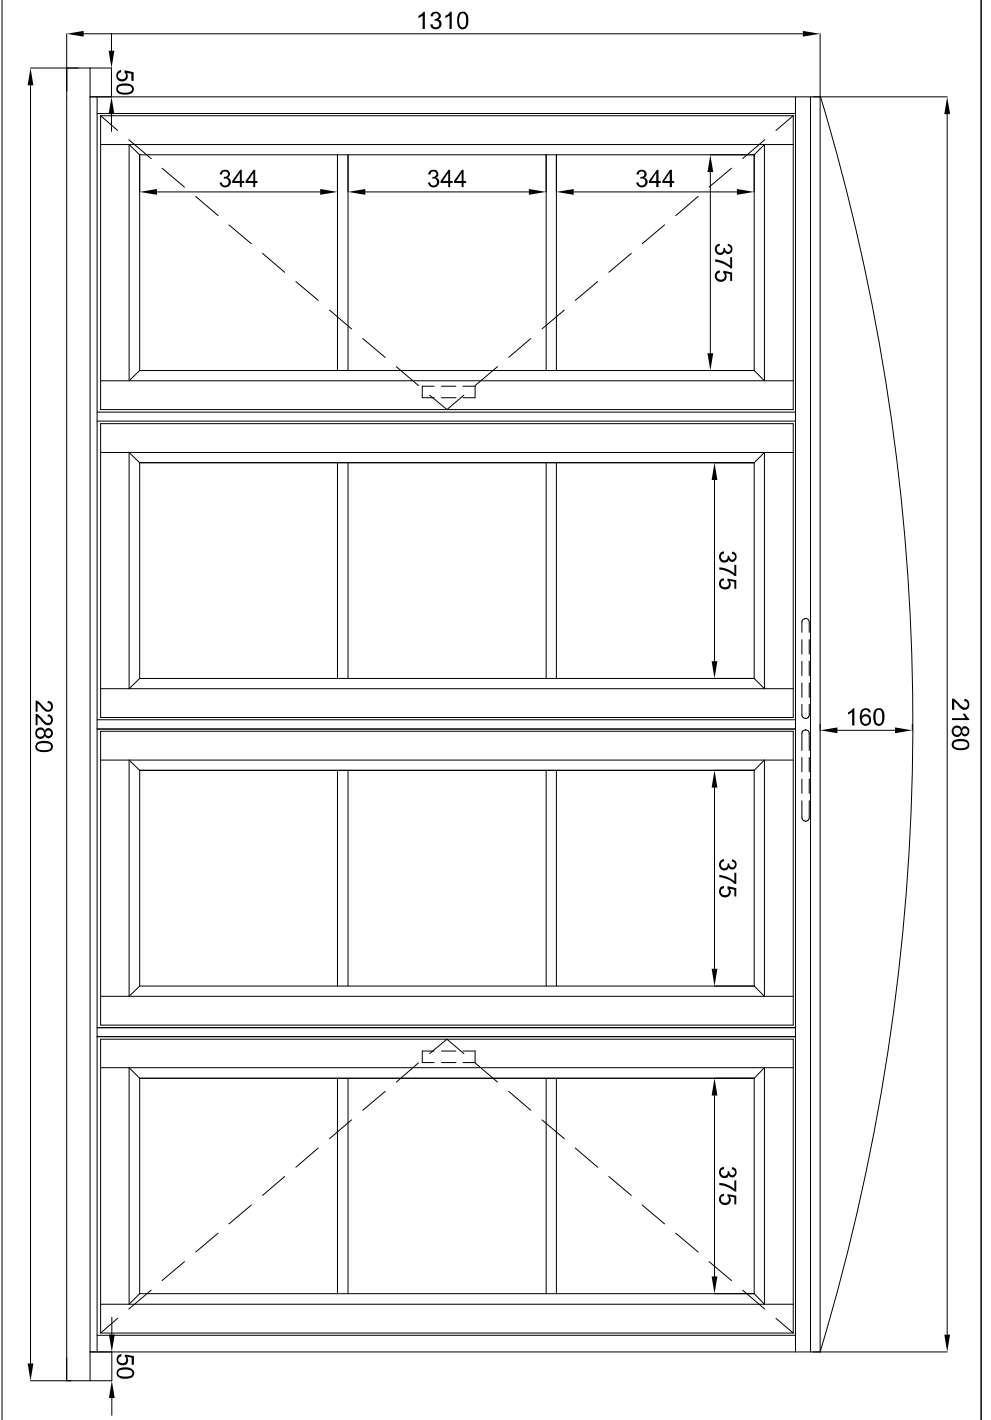

NICHOLSON
 Carpentry & Joinery Ltd
 Tel: 01527 850 564 • Mob: 0791 938 8184
 www.nicholson-td.co.uk

Project	ref. Jacqui Longhi	OUTSIDE VIEW
Order	O2400647	Quantity 1
ITEM	4-W4	Technologist MP
Profile	CAS_INC	Data 05.03.2024