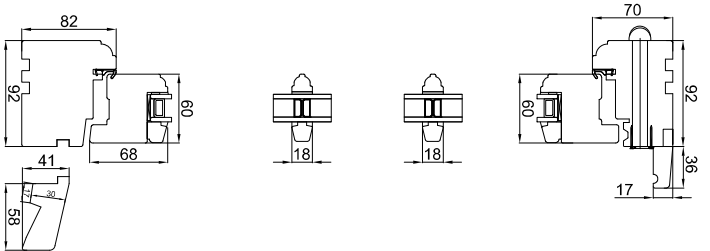

NICHOLSON
Carpentry & Joinery Ltd
Tel: 01527 850 564 • Mob: 0791 938 8184
www.nicholson-td.co.uk

Project	ref. Jacqui Longhi	OUTSIDE VIEW
Order	O2400647	Quantity 1
ITEM	4-W4	Technologist MP
Profile	CAS_INC	Data 05.03.2024