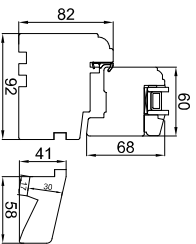

NICHOLSON
Carpentry & Joinery Ltd
Tel: 01527 850 564 • Mob: 0791 938 8184
www.nicholson-td.co.uk

Project	ref. Jacqui Longhi	OUTSIDE VIEW
Order	O2400647	Quantity 1
ITEM	3-W3	Technologist MP
Profile	CAS_INC	Data 05.03.2024