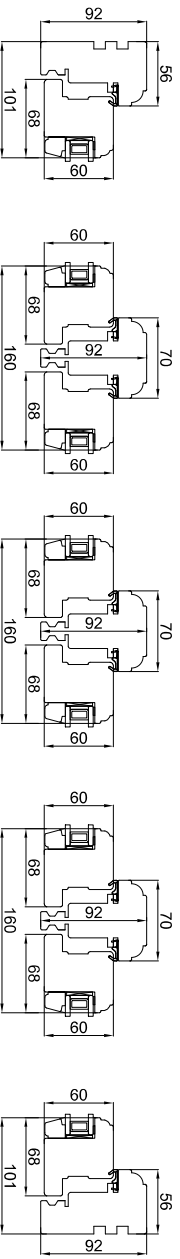

NICHOLSON
 Carpentry & Joinery Ltd
 Tel: 01527 850 564 • Mob: 0791 938 8184
 www.nicholson-td.co.uk

Project	ref. Jacqui Longhi	OUTSIDE VIEW
Order	O2400647	Quantity 1
ITEM	1-W/1	Technologist MP
Profile	CAS_INC	Data 05.03.2024

NICHOLSON
Carpentry & Joinery Ltd
Tel: 01527 850 564 • Mob: 0791 938 8184
www.nicholson-td.co.uk

Project	ref. Jacqui Longhi	OUTSIDE VIEW
Order	O2400647	Quantity 1
ITEM	2-W2	Technologist MP
Profile	CAS_INC	Data 05.03.2024

NICHOLSON
 Carpentry & Joinery Ltd
 Tel: 01527 850 564 • Mob: 0791 938 8184
 www.nicholson-td.co.uk

Project	ref. Jacqui Longhi	OUTSIDE VIEW
Order	O2400647	Quantity 1
ITEM	3-W3	Technologist MP
Profile	CAS_INC	Data 05.03.2024

NICHOLSON
 Carpentry & Joinery Ltd
 Tel: 01527 850 564 • Mob: 0791 938 8184
 www.nicholson-td.co.uk

Project	ref. Jacqui Longhi	OUTSIDE VIEW
Order	O2400647	Quantity 1
ITEM	4-W4	Technologist MP
Profile	CAS_INC	Data 05.03.2024