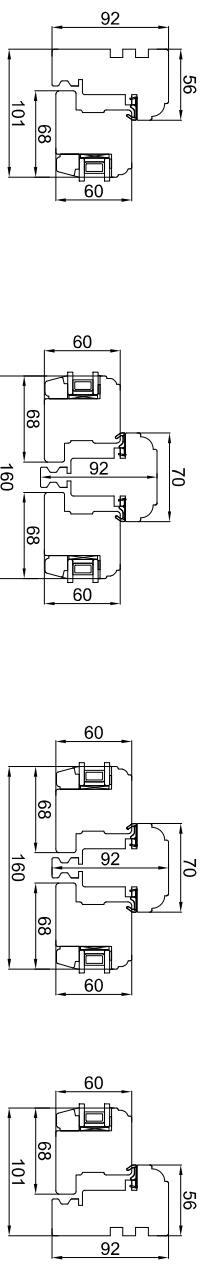

NICHOLSON
 Carpentry & Joinery Ltd
 Tel: 01527 850 564 • Mob: 0791 938 8184
 www.nicholson-td.co.uk

Project	ref. Jacqui Longhi	OUTSIDE VIEW
Order	O2400647	Quantity 1
ITEM	1-W/1	Technologist MP
Profile	CAS_INC	Data 05.03.2024

NICHOLSON
Carpentry & Joinery Ltd
Tel: 01527 850 564 • Mob: 0791 938 8184
www.nicholson-td.co.uk

Project	ref. Jacqui Longhi	OUTSIDE VIEW
Order	O2400647	Quantity 1
ITEM	2-W2	Technologist MP
Profile	CAS_INC	Data 05.03.2024

NICHOLSON
 Carpentry & Joinery Ltd
 Tel: 01527 850 564 • Mob: 0791 938 8184
 www.nicholson-td.co.uk

Project	ref. Jacqui Longhi	OUTSIDE VIEW
Order	O2400647	Quantity 1
ITEM	3-W3	Technologist MP
Profile	CAS_INC	Data 05.03.2024

NICHOLSON
 Carpentry & Joinery Ltd
 Tel: 01527 850 564 • Mob: 0791 938 8184
 www.nicholson-td.co.uk

Project	ref. Jacqui Longhi	OUTSIDE VIEW
Order	O2400647	Quantity 1
ITEM	4-W4	Technologist MP
Profile	CAS_INC	Data 05.03.2024