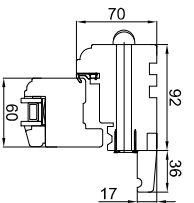

NICHOLSON
Carpentry & Joinery Ltd
Tel: 01527 850 564 • Mob: 0791 938 8184
www.nicholson-td.co.uk

Project	ref. Jacqui Longhi	OUTSIDE VIEW
Order	O2400647	Quantity 1
ITEM	2-W2	Technologist MP
Profile	CAS_INC	Data 05.03.2024