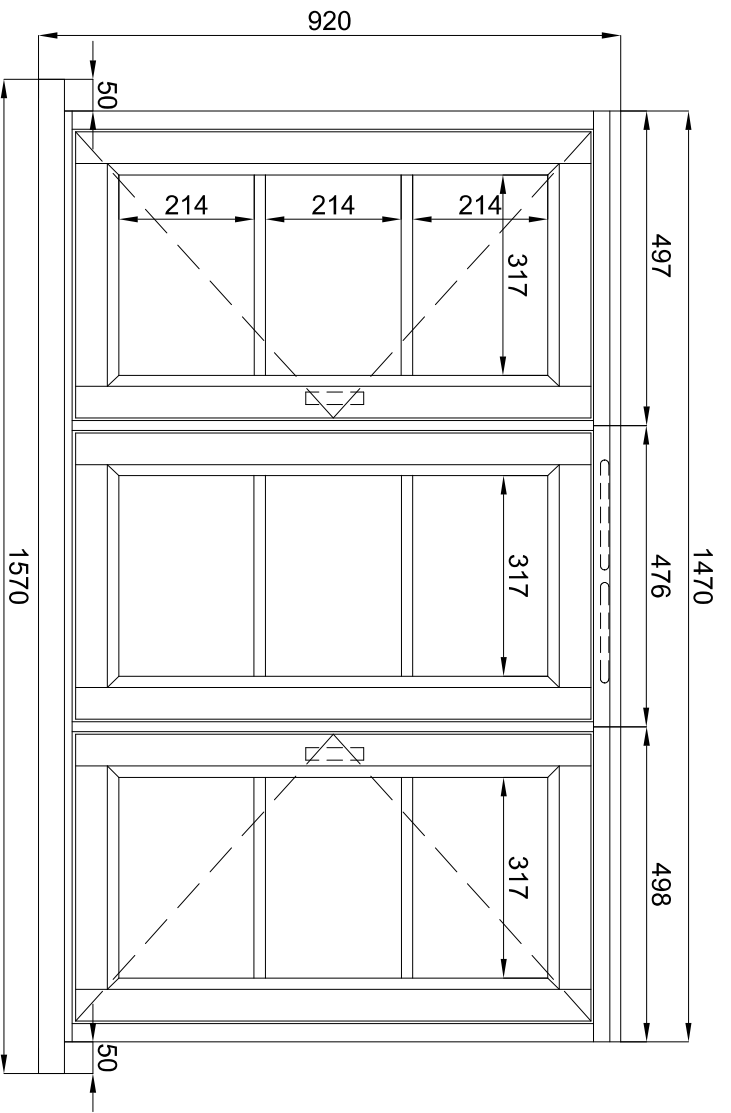

NICHOLSON
Carpentry & Joinery Ltd
Tel: 01527 850 564 • Mob: 0791 938 8184
www.nicholson-td.co.uk

Project	ref. Jacqui Longhi	OUTSIDE VIEW
Order	O2400647	Quantity 1
ITEM	2-W2	Technologist MP
Profile	CAS_INC	Data 05.03.2024