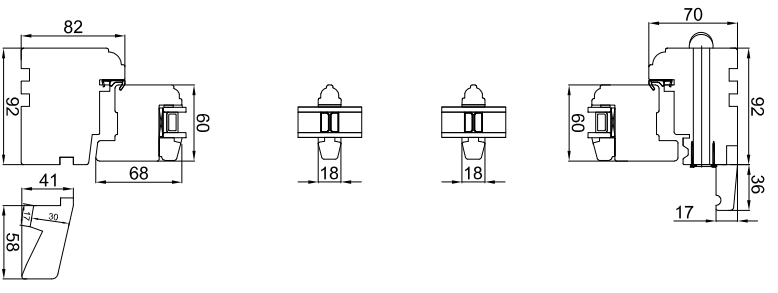

NICHOLSON
Carpentry & Joinery Ltd
Tel: 01527 850 564 • Mob: 0791 938 8184
www.nicholson-td.co.uk

Project	ref. Jacqui Longhi	OUTSIDE VIEW
Order	O2400647	Quantity 1
ITEM	2-W2	Technologist MP
Profile	CAS_INC	Data 05.03.2024