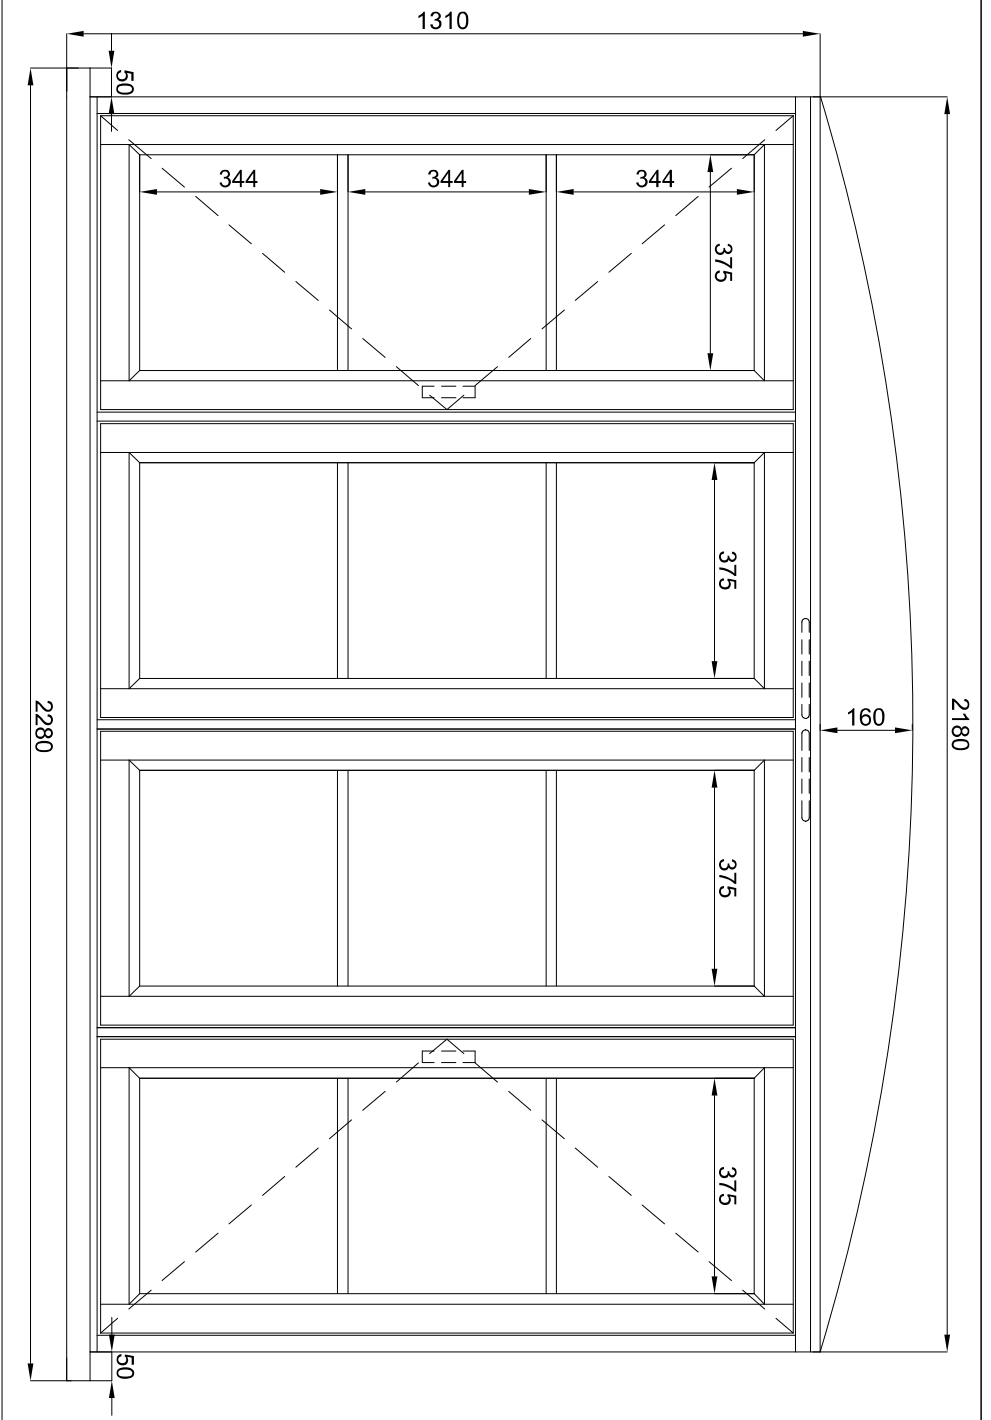

NICHOLSON
Carpentry & Joinery Ltd
Tel: 01527 850 564 • Mob: 0791 938 8184
www.nicholson-td.co.uk

Project	ref. Jacqui Longhi	OUTSIDE VIEW
Order	O2400647	Quantity 1
ITEM	3-W3	Technologist MP
Profile	CAS_INC	Data 05.03.2024