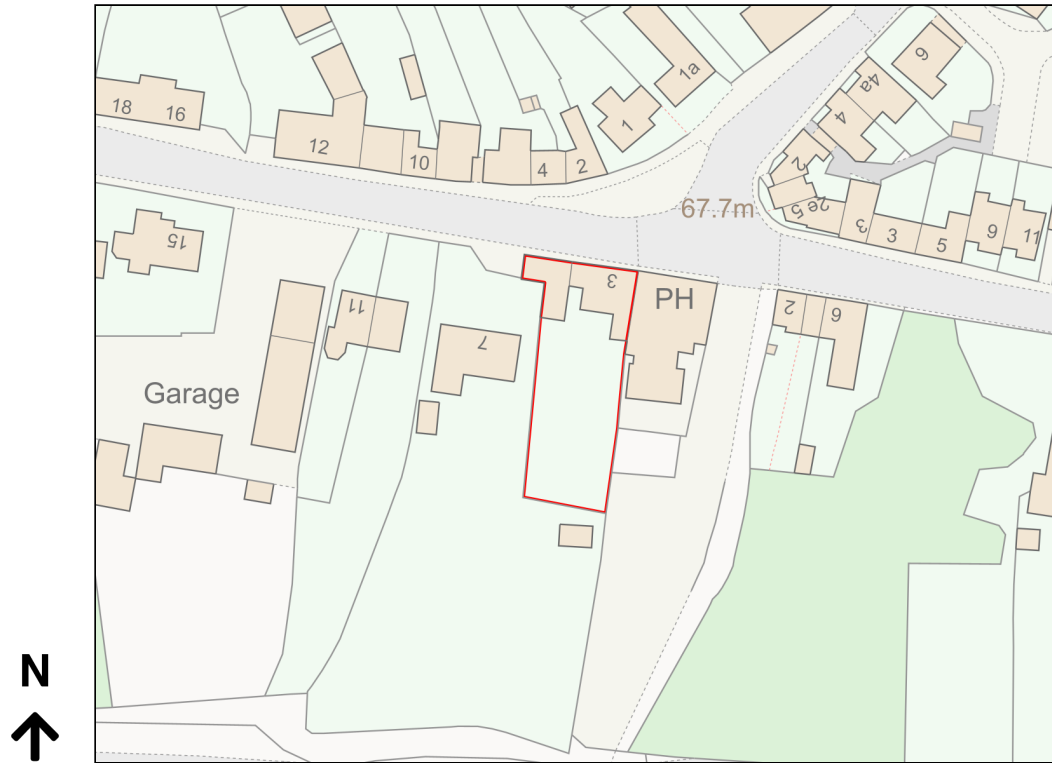

Location Plan

Site Address: The Orchard, 3, Droitwich Road, Feckenham, B96 6JE

Date Produced: 06-Feb-2024

Scale: 1:1250 @A4

Planning Portal Reference: PP-12731237v1