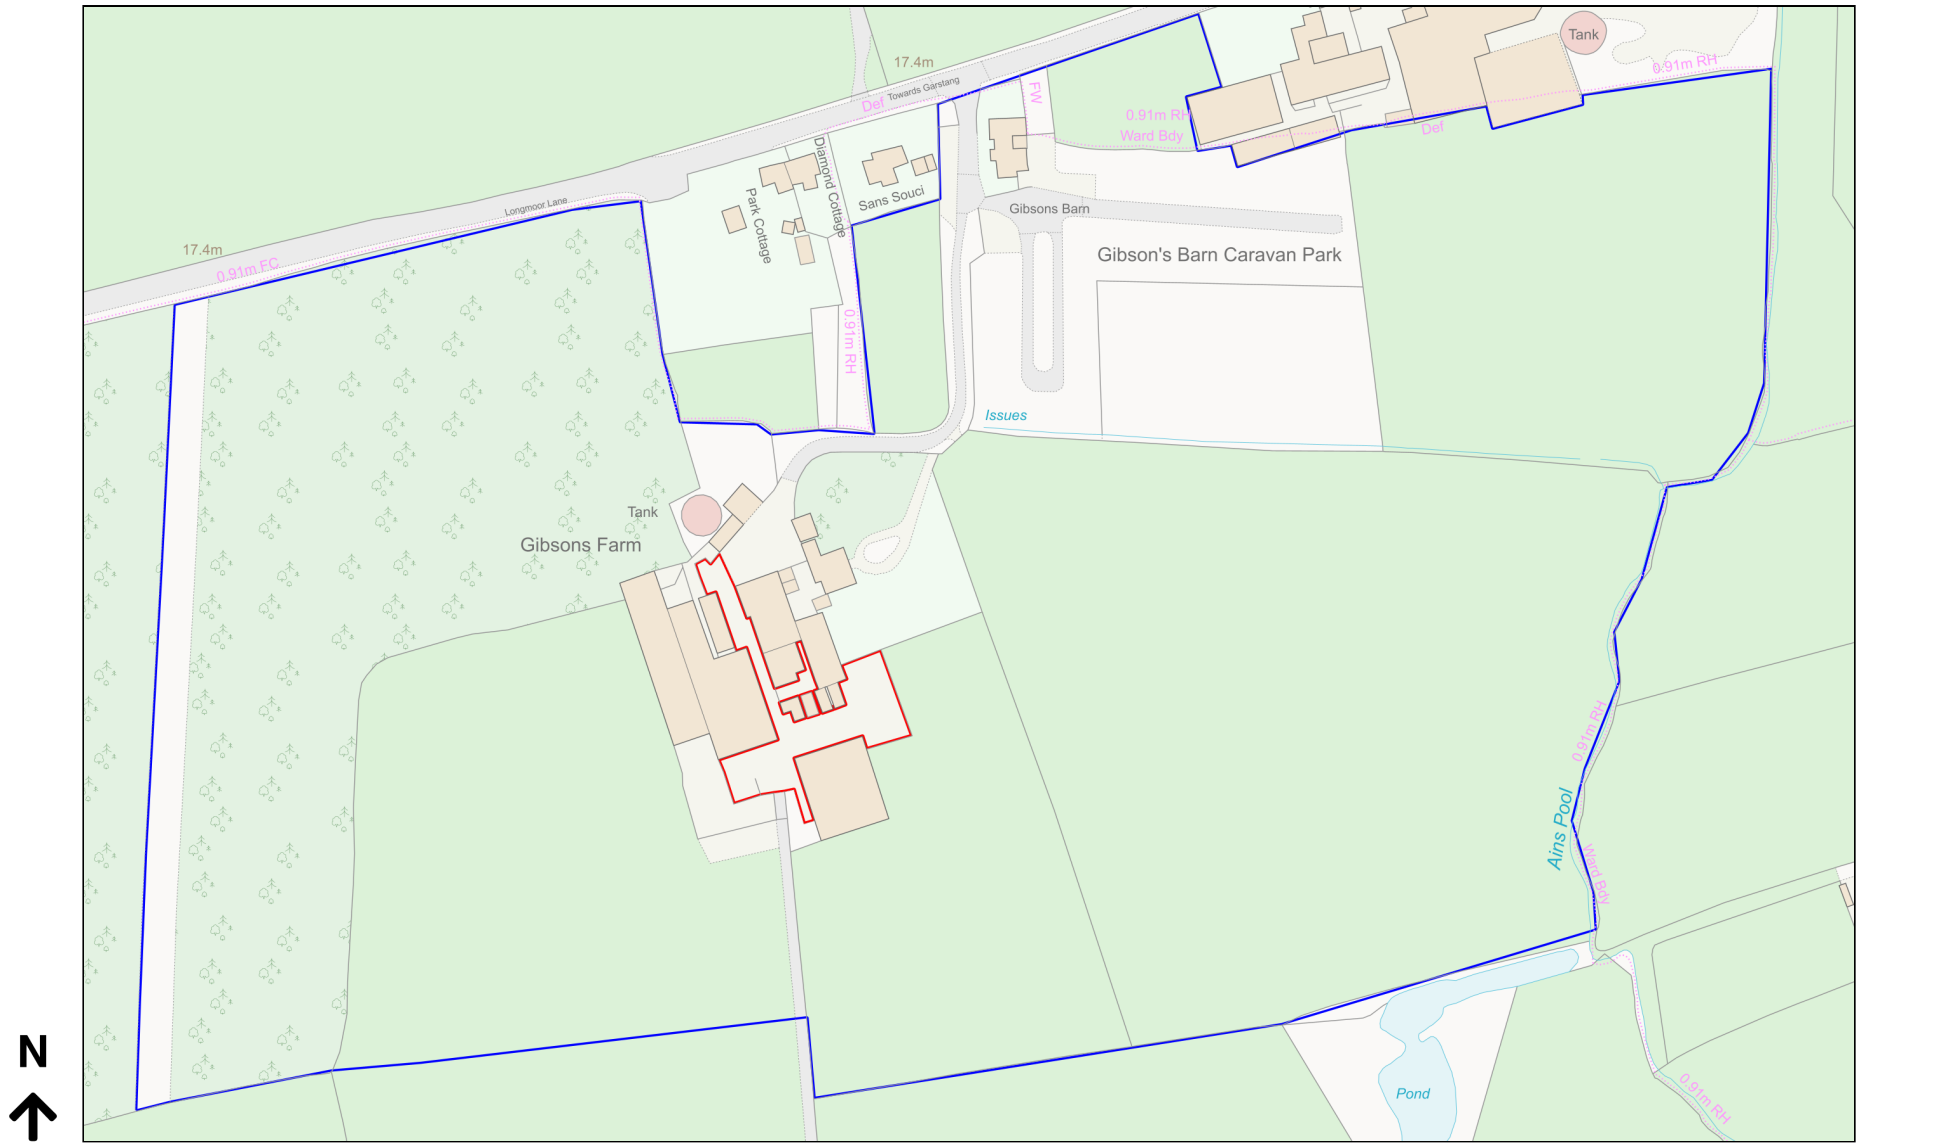

Location Plan

Site Address: Gibsons Farm, Longmoor Lane, Nateby, PR3 0JB

Date Produced: 06-Mar-2024

Scale: 1:2500 @A4

Planning Portal Reference: PP-12863727v1