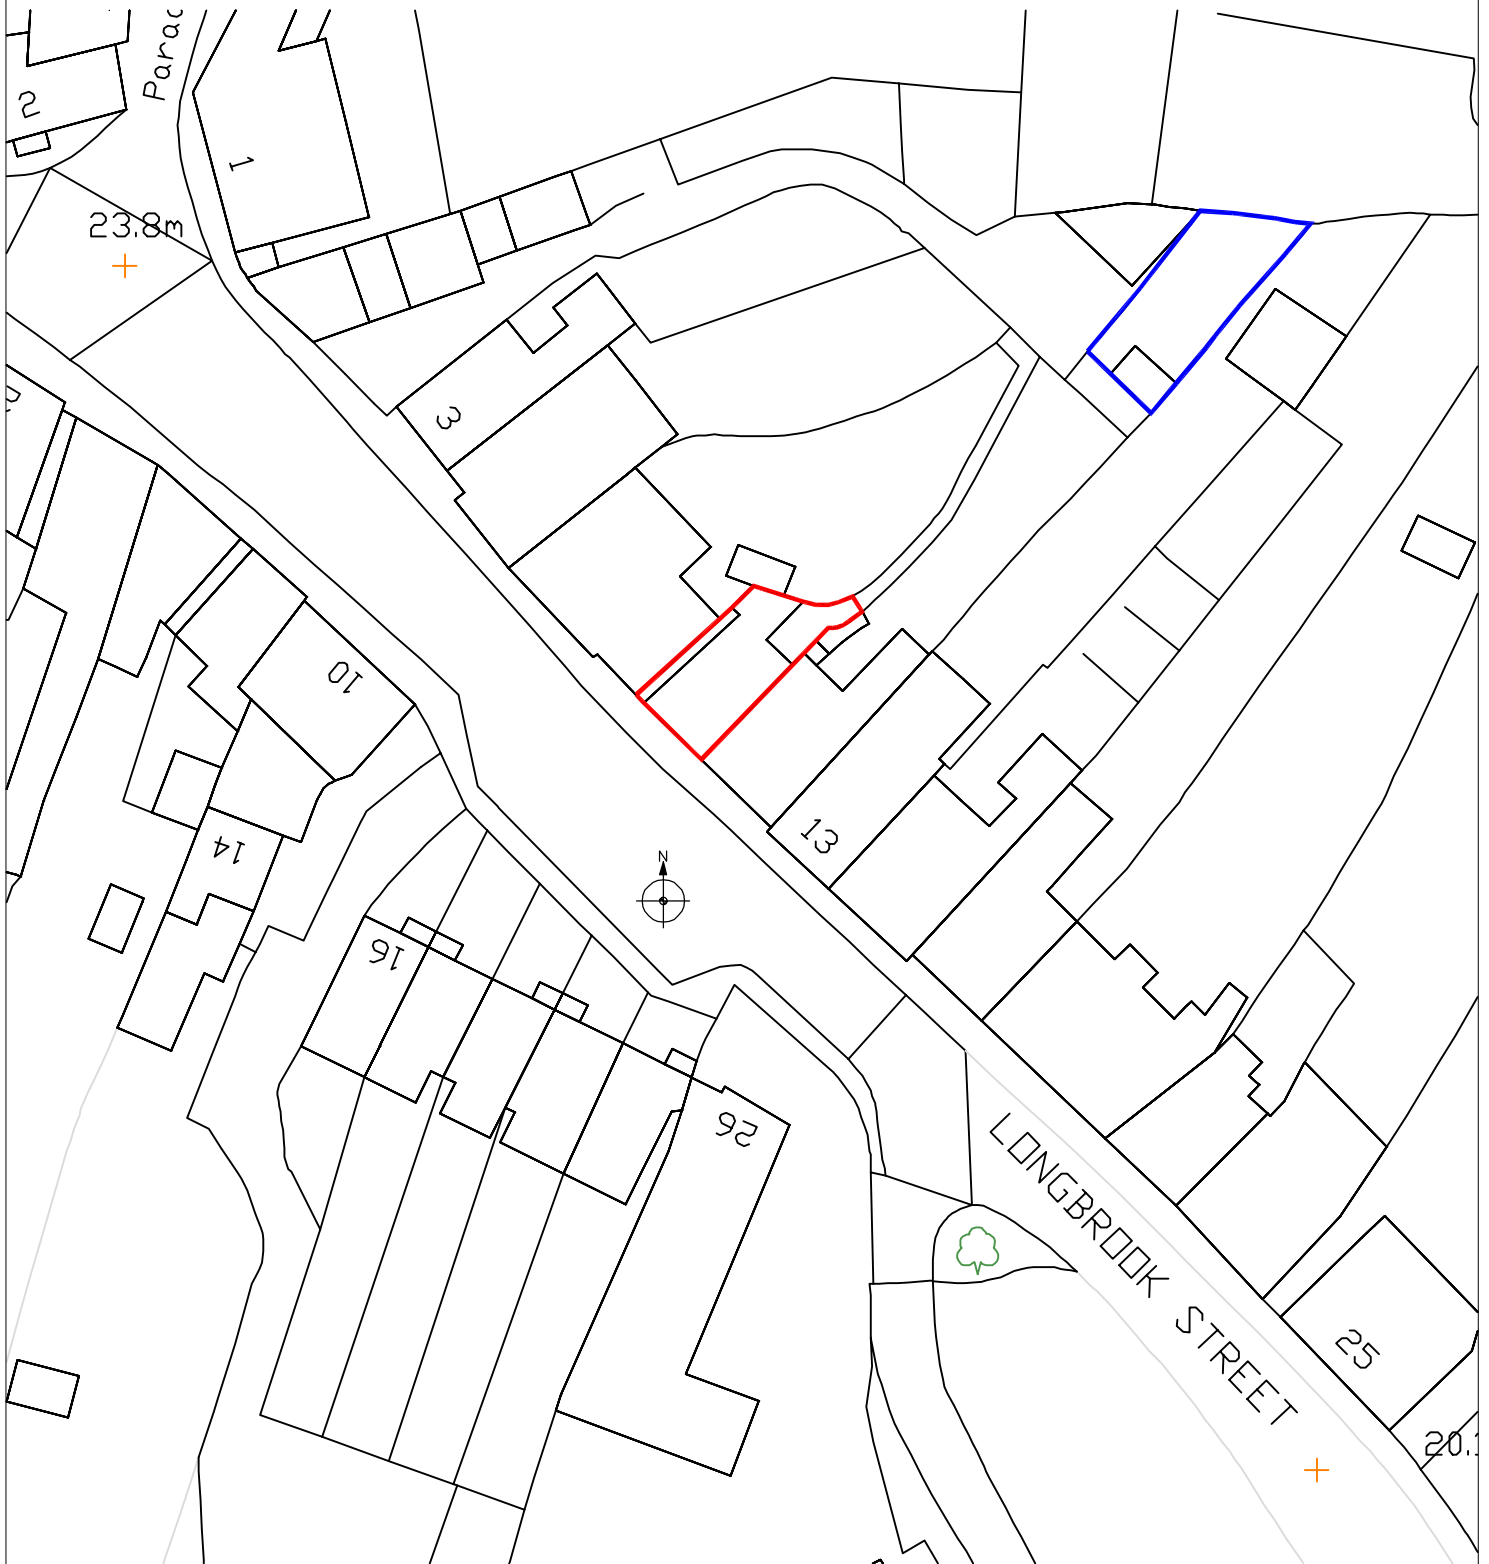

Scale in Meters. 1:500

© Crown copyright, All rights reserved. 2024 Licence number 0100031673  
This drawing is intended for inclusion in a Planning Application submission only.

Title Planning Application Drawing - Block Site Plan	Date January 2024		Derek Butler Designs Ltd Hexthill Cottage, Brixton Torr, Plymouth, Devon, PL8 2BD Tel: 01752 881132 Mobile 07708 028368 Email: Architectural_services@yahoo.co.uk
	Scale 1:500	Drawn DB	
Project 9 Longbrook Street, Plympton St Maurice, Plymouth, PL7 1NJ	Drwg No. <b>DBD1058/BSP</b>	Rev.	