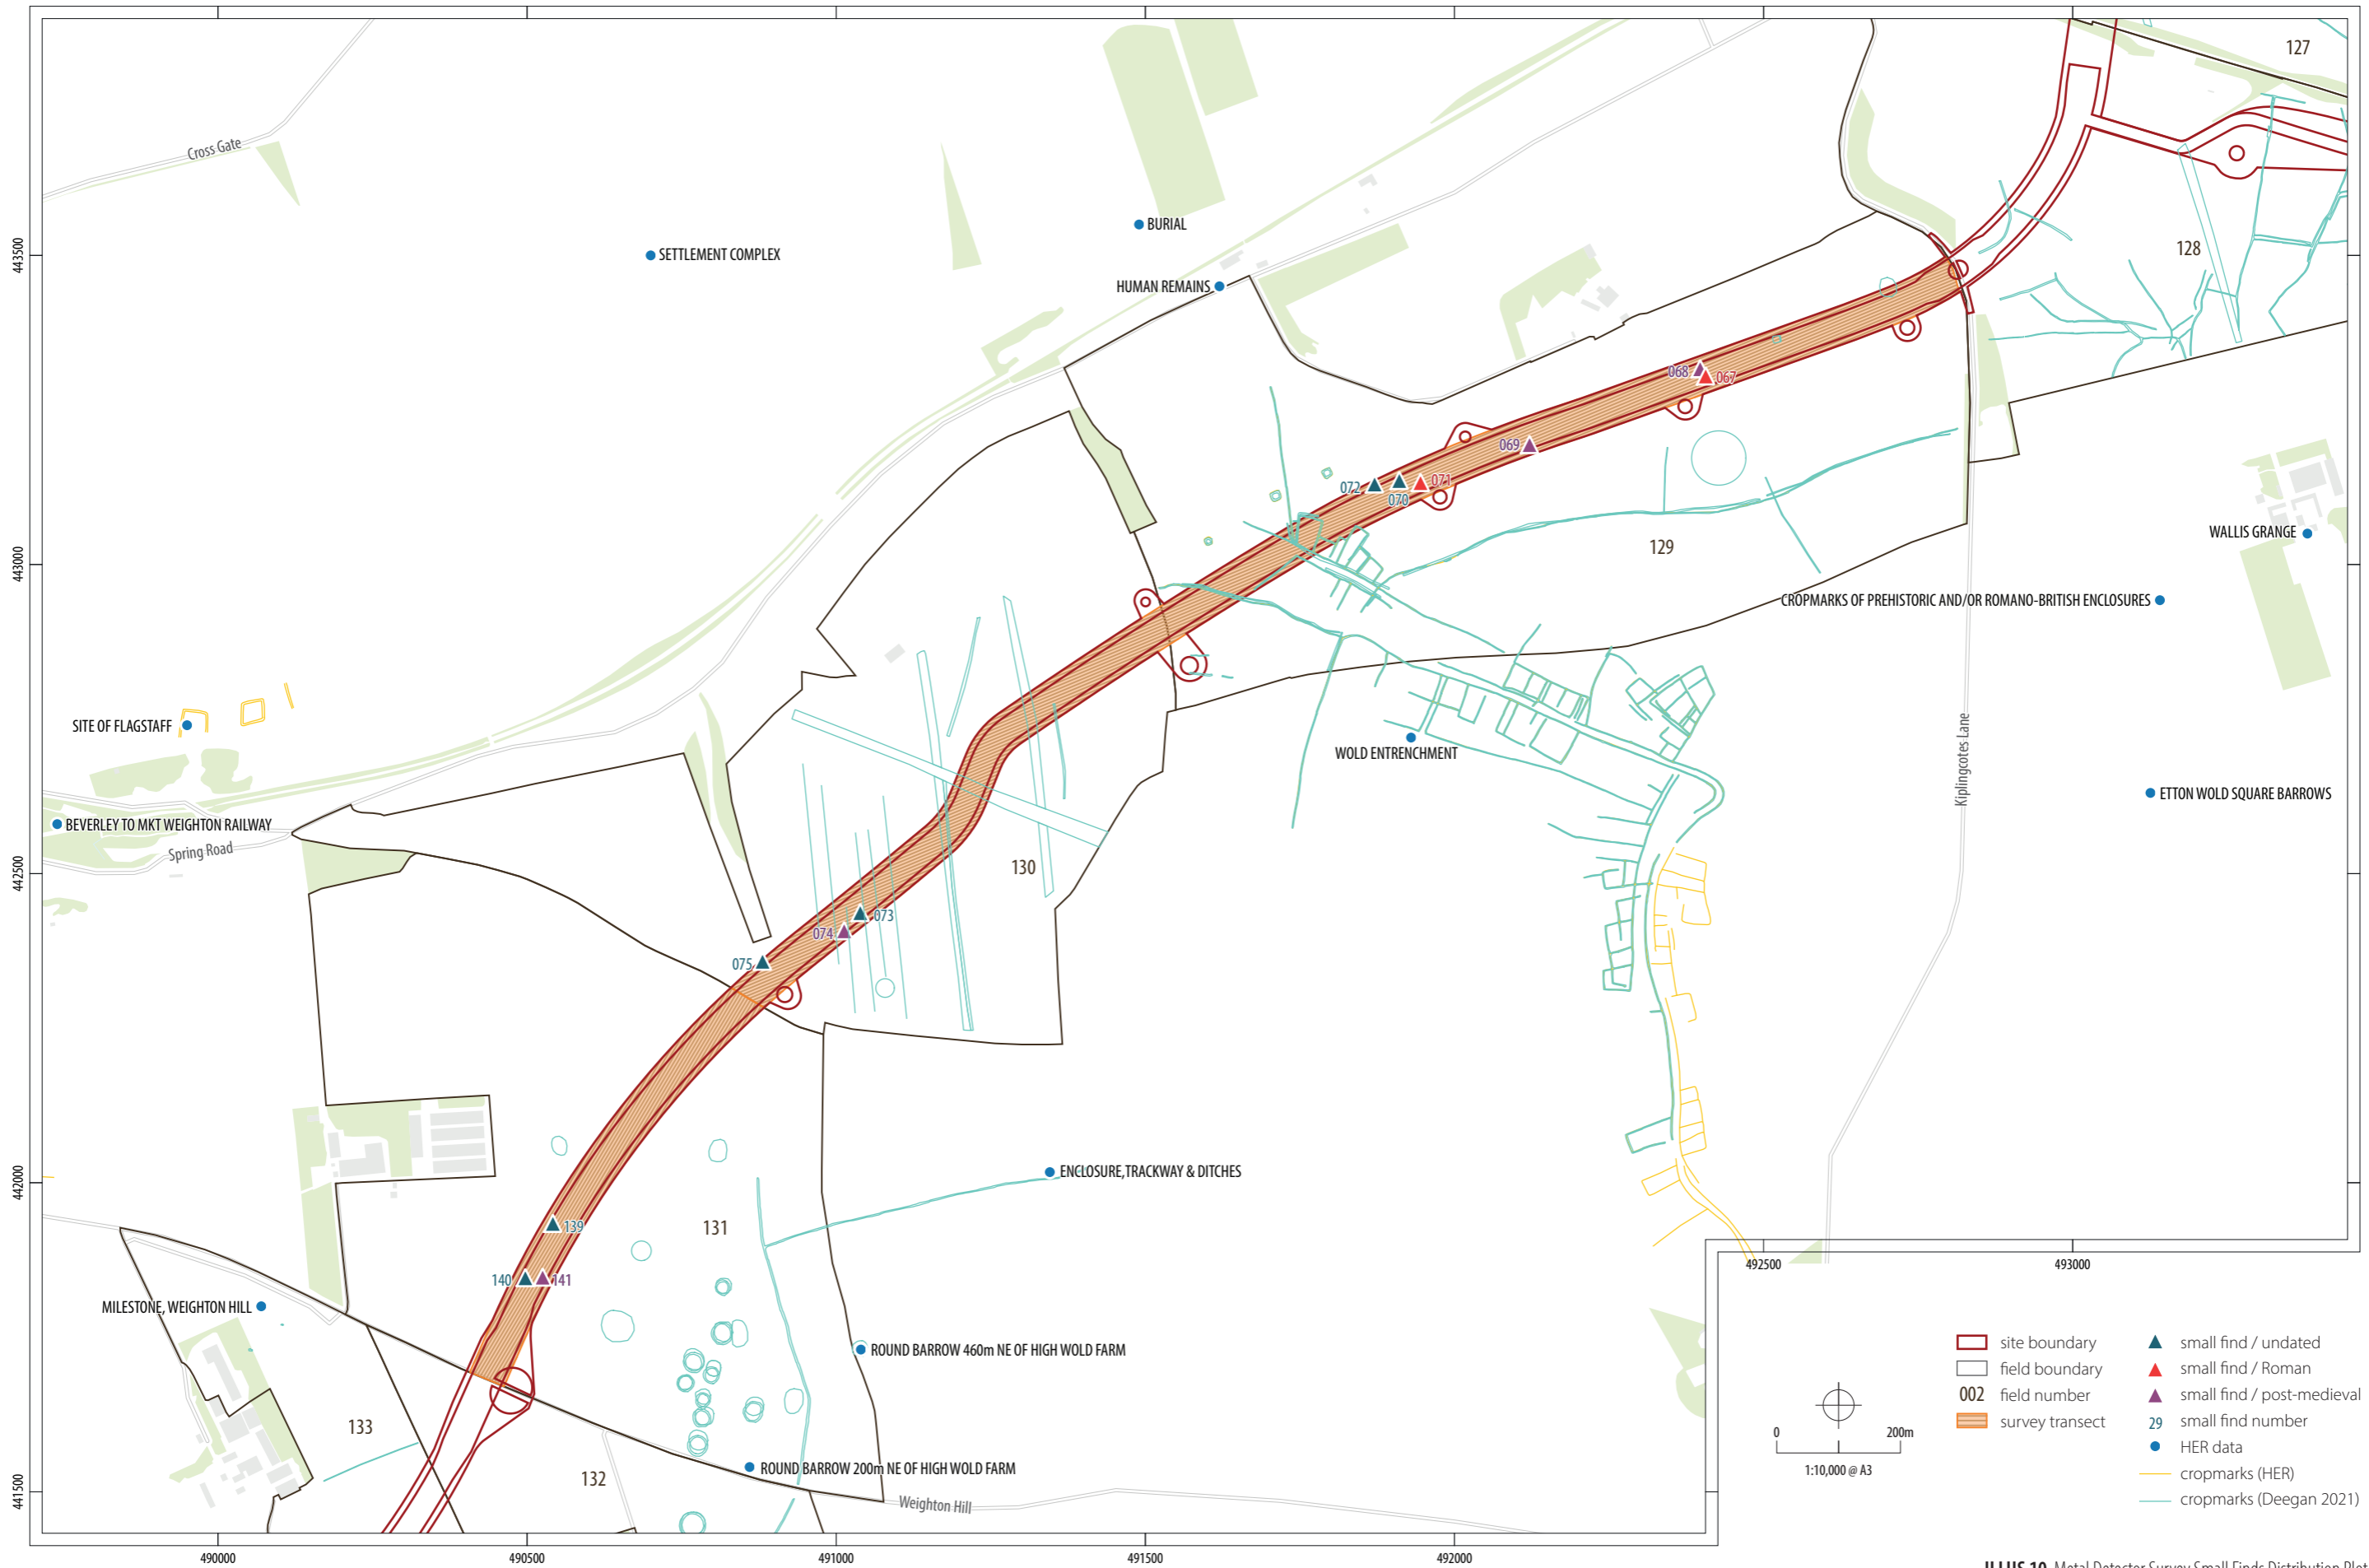

ILLUS 8 Metal Detector Survey Small Finds Distribution Plot 7

0 50m  
1:2,500 @ A3

- site boundary
- field boundary
- 002 field number
- survey transect
- ▲ small find / undated
- area of multiple metal objects
- 29 small find number
- HER data
- cropmarks (Deegan 2021)

ILLUS 9 Metal Detector Survey Small Finds Distribution Plot 8

0 200m  
1:10,000 @ A3

site boundary	small find / undated
field boundary	small find / Roman
002 field number	small find / post-medieval
survey transect	29 small find number
	HER data
	cropmarks (HER)
	cropmarks (Deegan 2021)