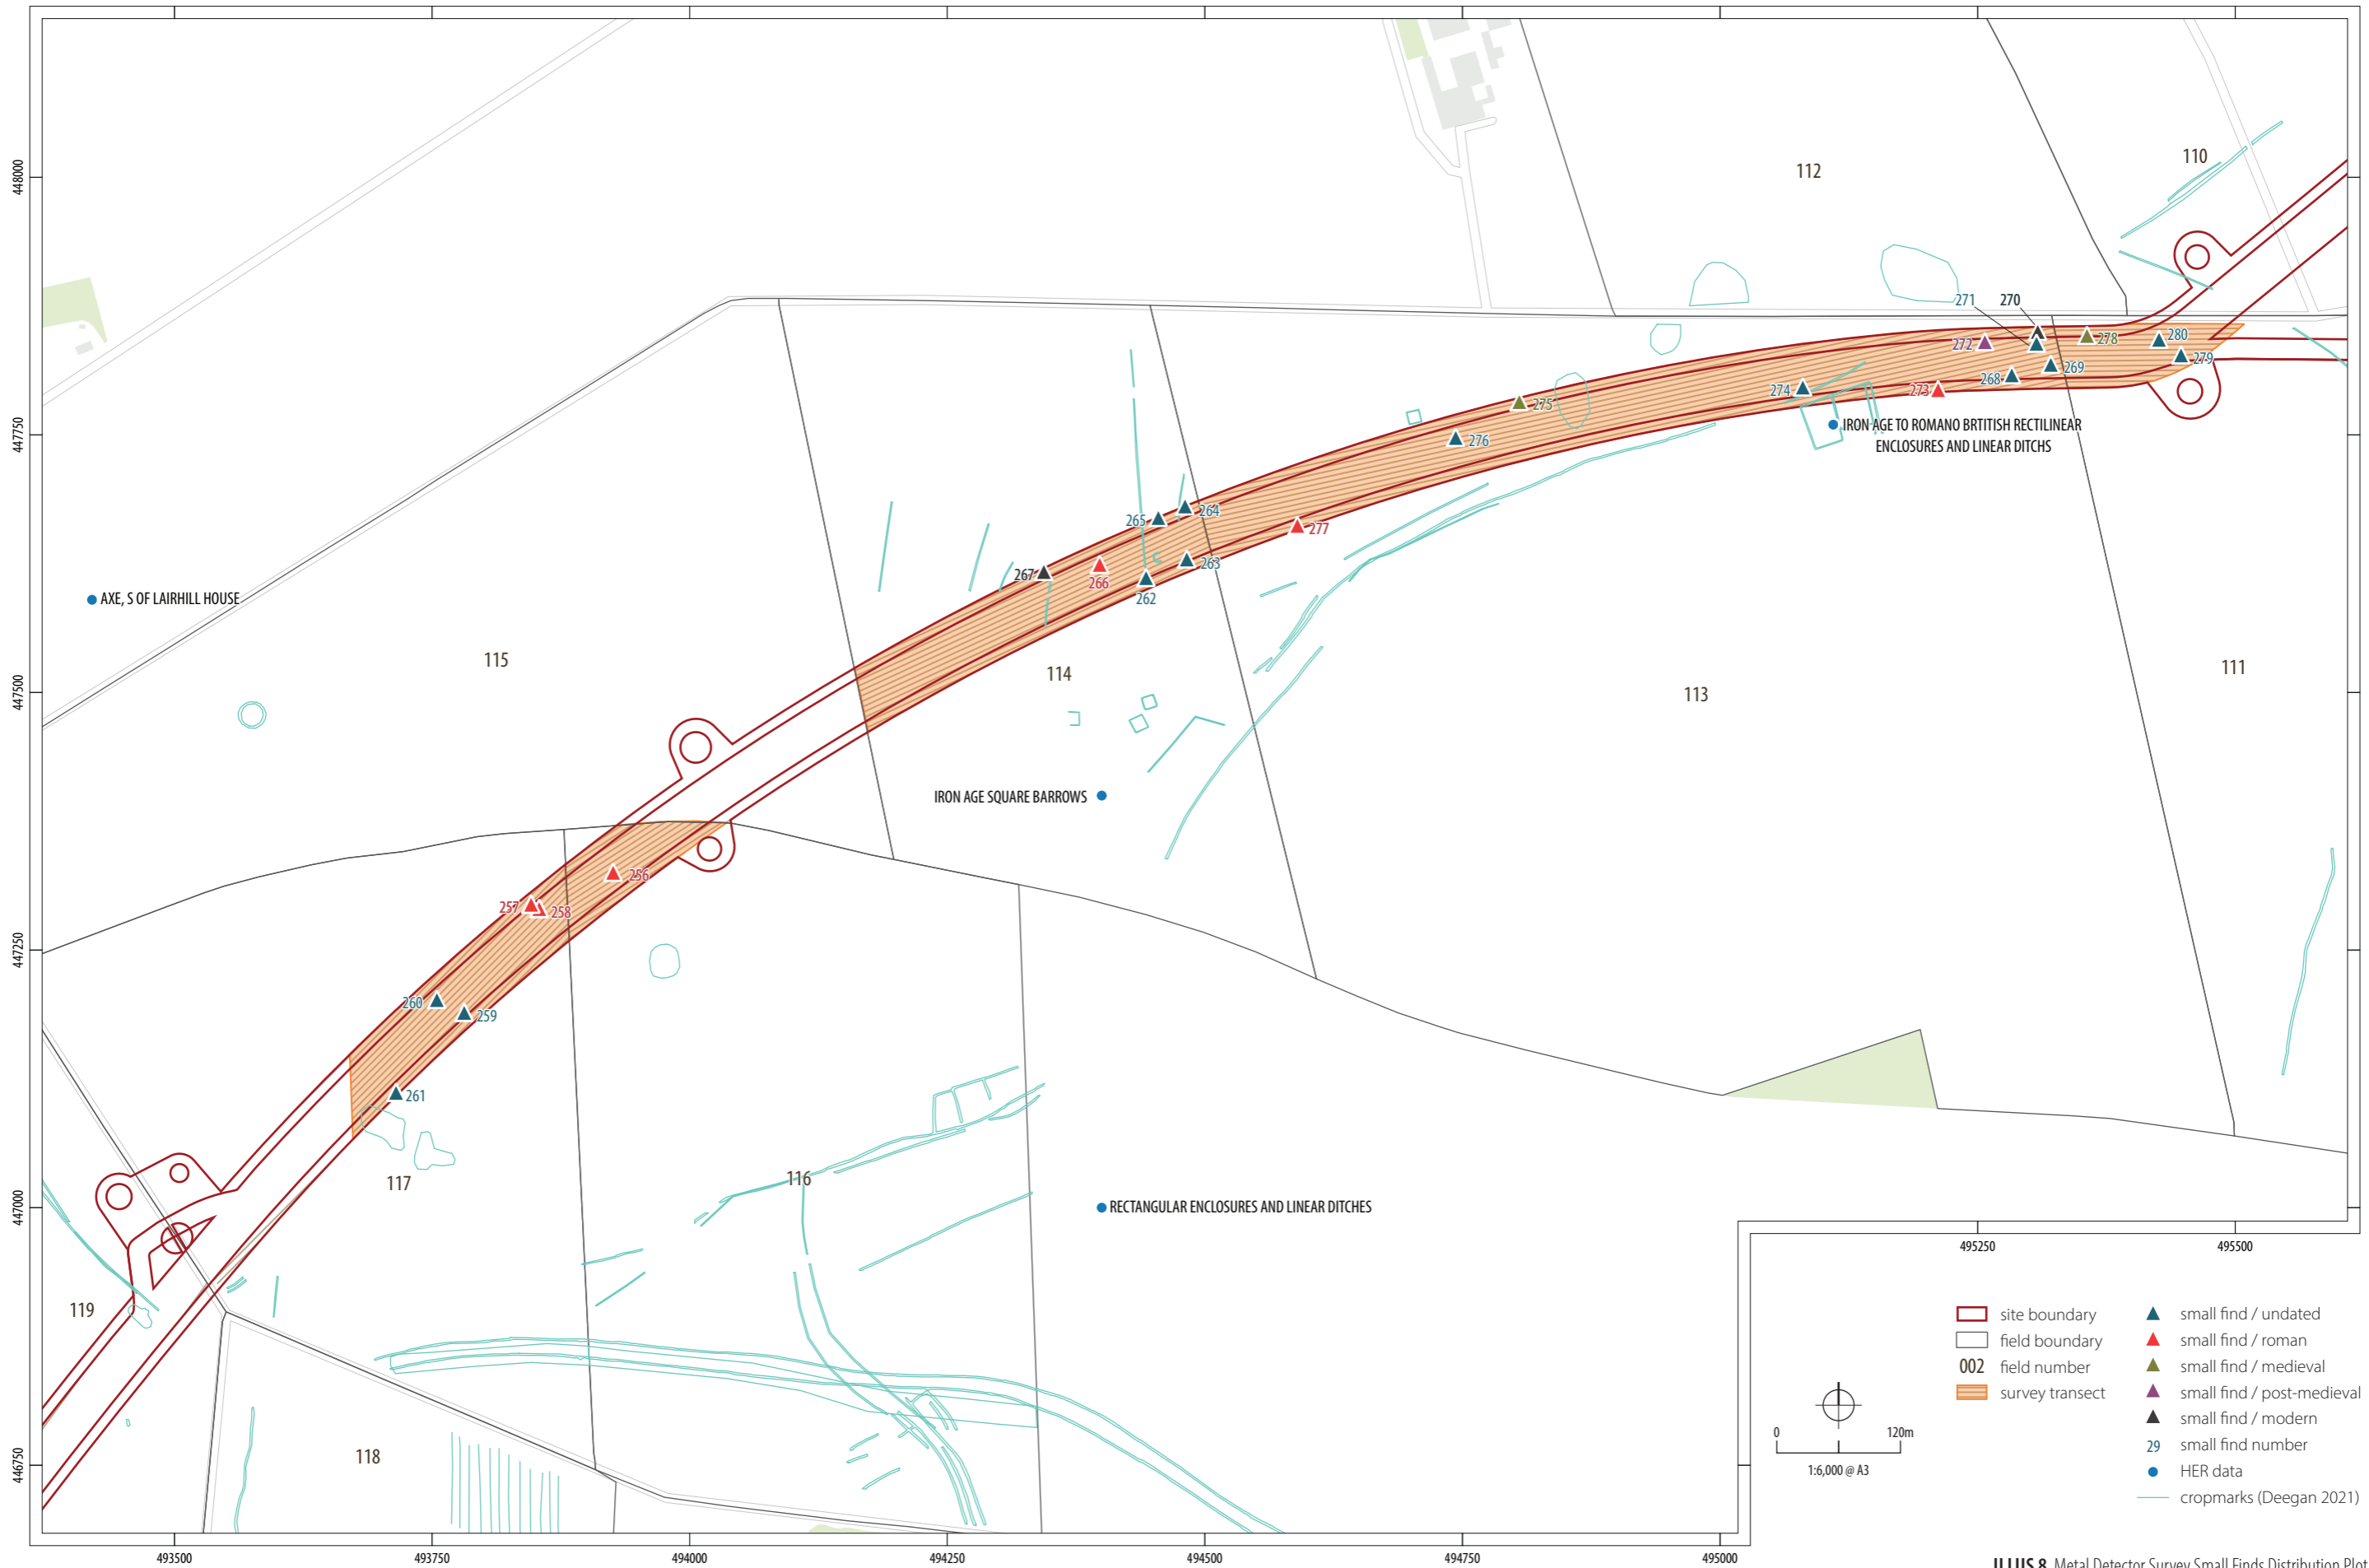

0 5km  
1:250,000 @ A3

geophysical survey area  
cable route section

ILLUS 1 Site location

ILLUS2 Metal Detector Survey Small Finds Distribution Plot 1

ILLUS 3 Metal Detector Survey Small Finds Distribution Plot 2

ILLUS 8 Metal Detector Survey Small Finds Distribution Plot 7

0 50m  
1:2,500 @ A3

- site boundary
- field boundary
- 002 field number
- survey transect
- ▲ small find / undated
- area of multiple metal objects
- 29 small find number
- HER data
- cropmarks (Deegan 2021)

ILLUS 9 Metal Detector Survey Small Finds Distribution Plot 8

0 200m  
1:10,000 @ A3

site boundary	small find / undated
field boundary	small find / Roman
002 field number	small find / post-medieval
survey transect	29 small find number
	HER data
	cropmarks (HER)
	cropmarks (Deegan 2021)