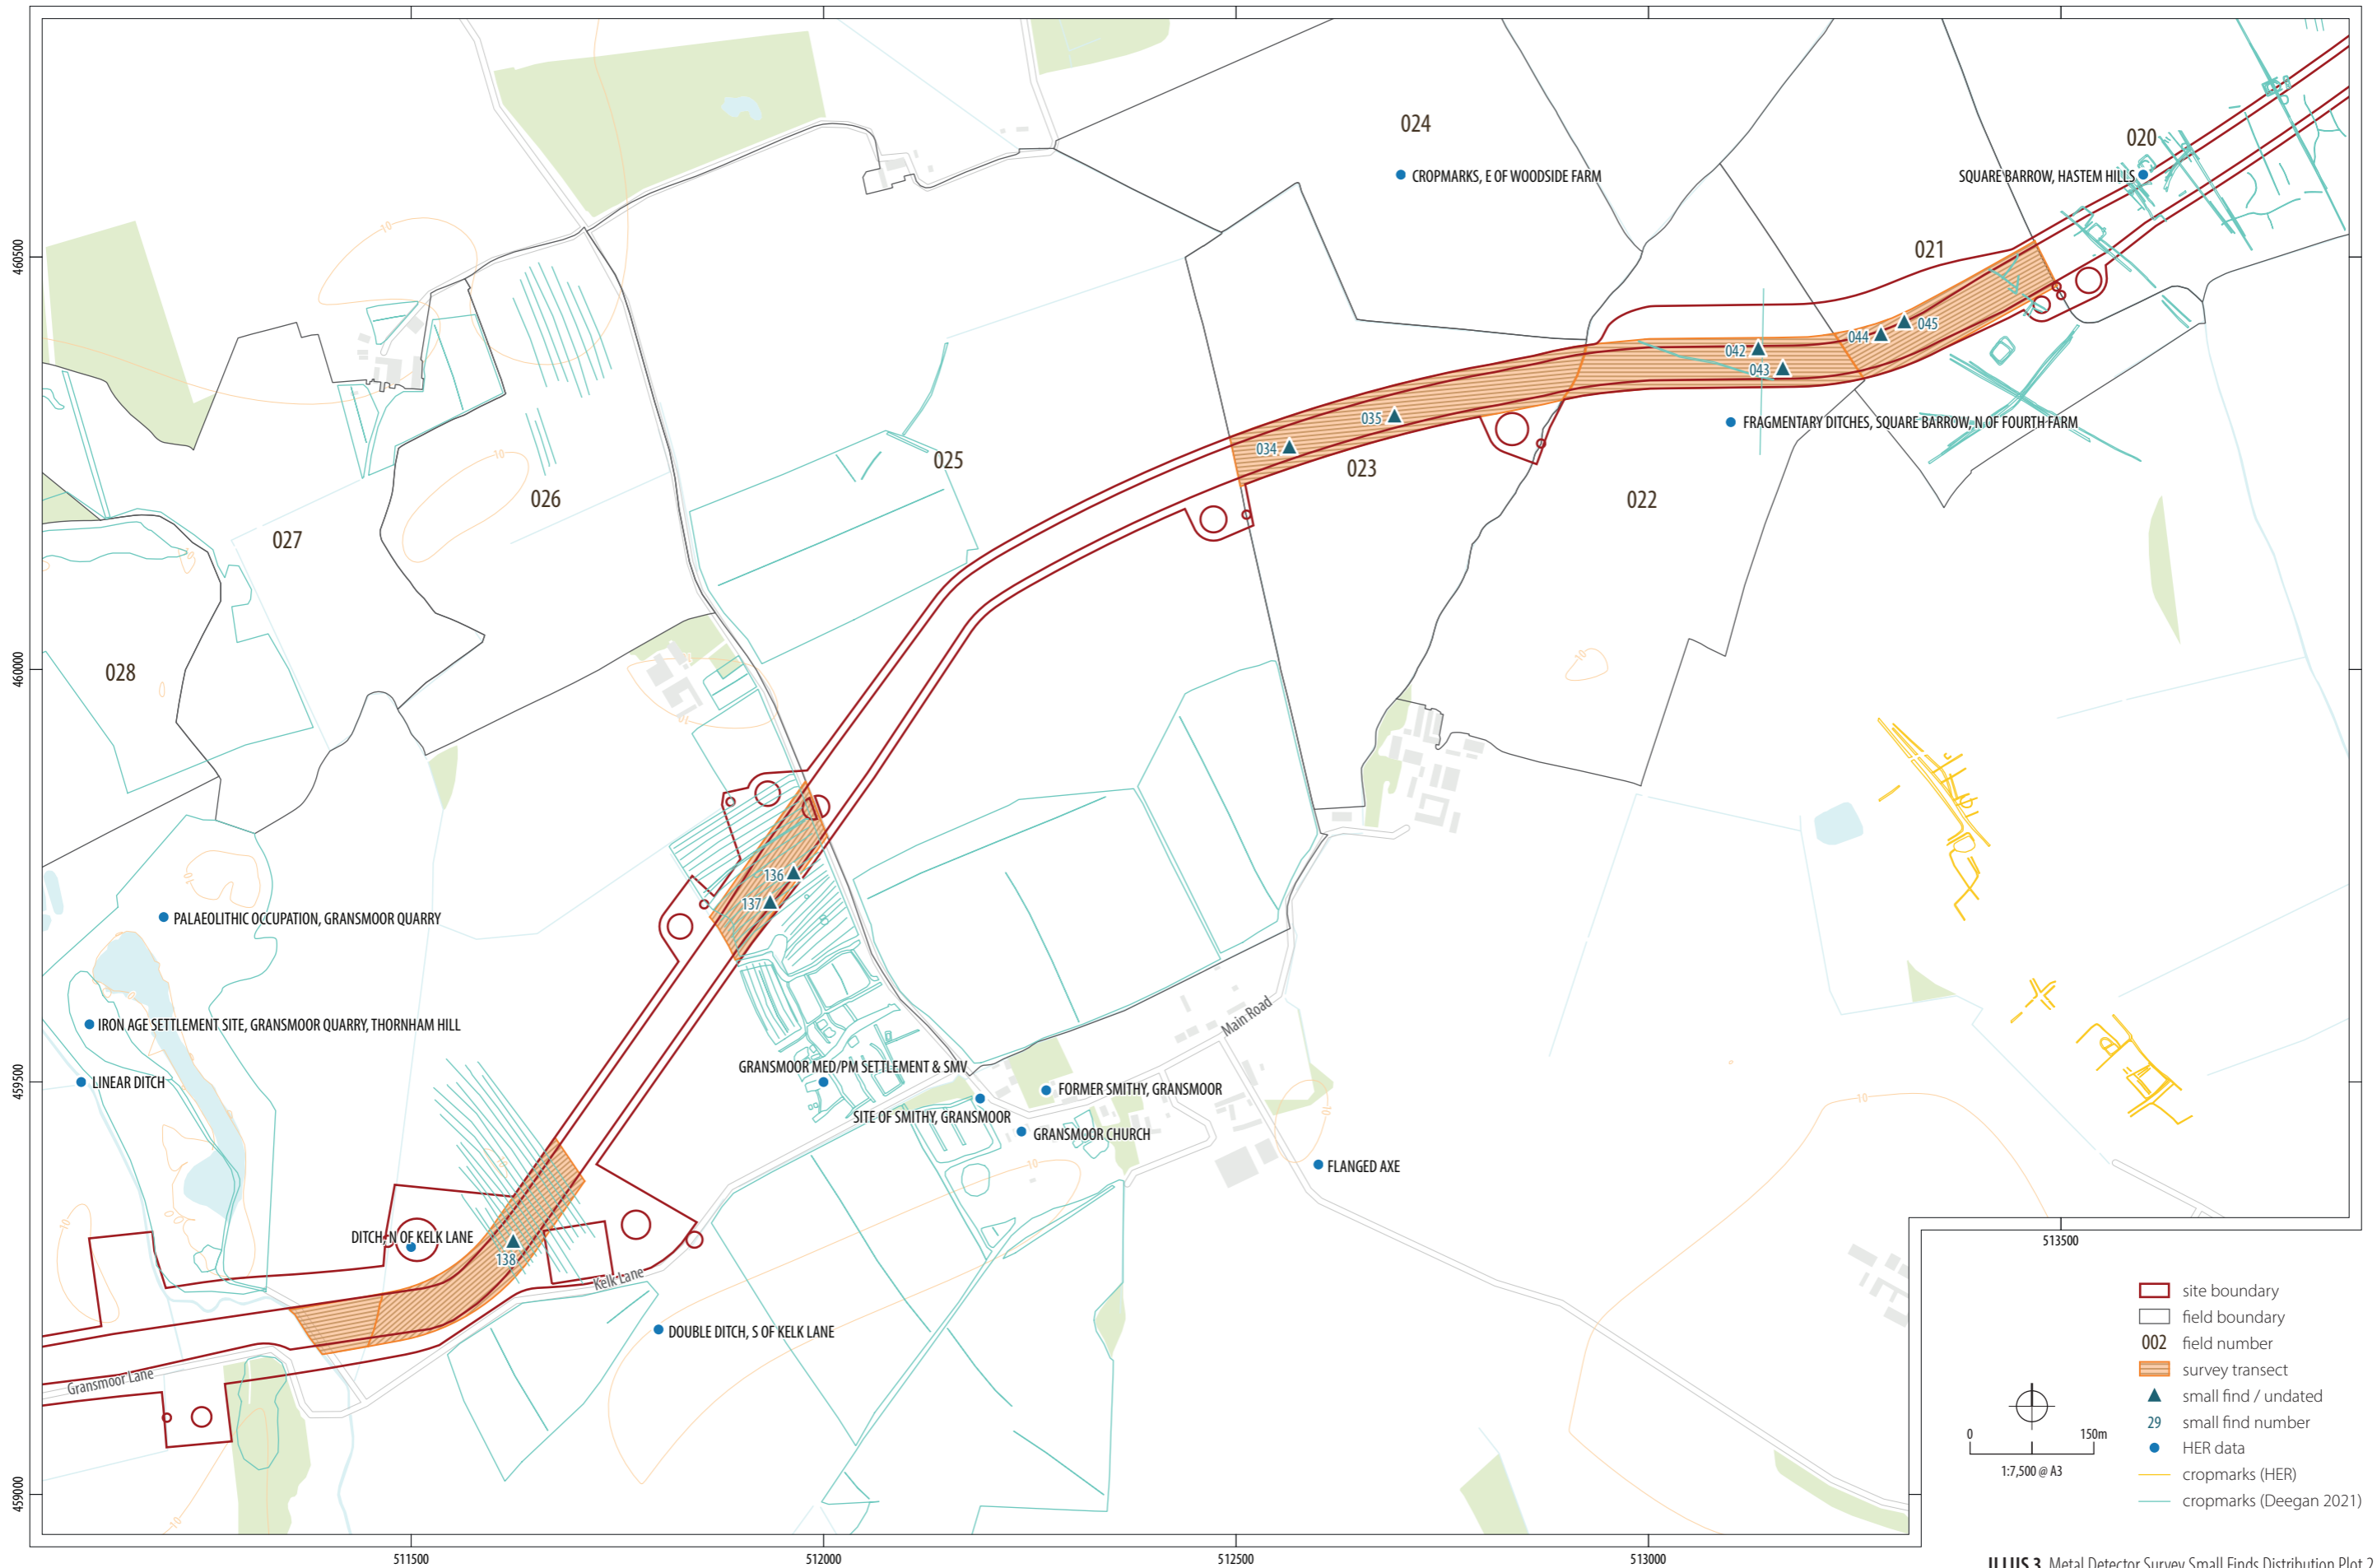

Scotland England Green Link 2  
East Riding of Yorkshire  
and North Yorkshire

0 200km  
1:12,500,000 @ A3

Headland Archaeology Yorkshire & North  
Units 23-25 & 15 | Acorn Business Centre | Balme Road | Cleckheaton BD19 4EZ  
t 01274 93 8019  
e yorkshireandnorth@headlandarchaeology.com  
w www.headlandarchaeology.com

0 5km  
1:250,000 @ A3

geophysical survey area  
cable route section

ILLUS 1 Site location

ILLUS2 Metal Detector Survey Small Finds Distribution Plot 1

ILLUS 3 Metal Detector Survey Small Finds Distribution Plot 2

ILLUS 8 Metal Detector Survey Small Finds Distribution Plot 7

0 50m  
1:2,500 @ A3

- site boundary
- field boundary
- 002 field number
- survey transect
- ▲ small find / undated
- area of multiple metal objects
- 29 small find number
- HER data
- cropmarks (Deegan 2021)

ILLUS 9 Metal Detector Survey Small Finds Distribution Plot 8

0 200m  
1:10,000 @ A3

site boundary	small find / undated
field boundary	small find / Roman
002 field number	small find / post-medieval
survey transect	29 small find number
	HER data
	cropmarks (HER)
	cropmarks (Deegan 2021)