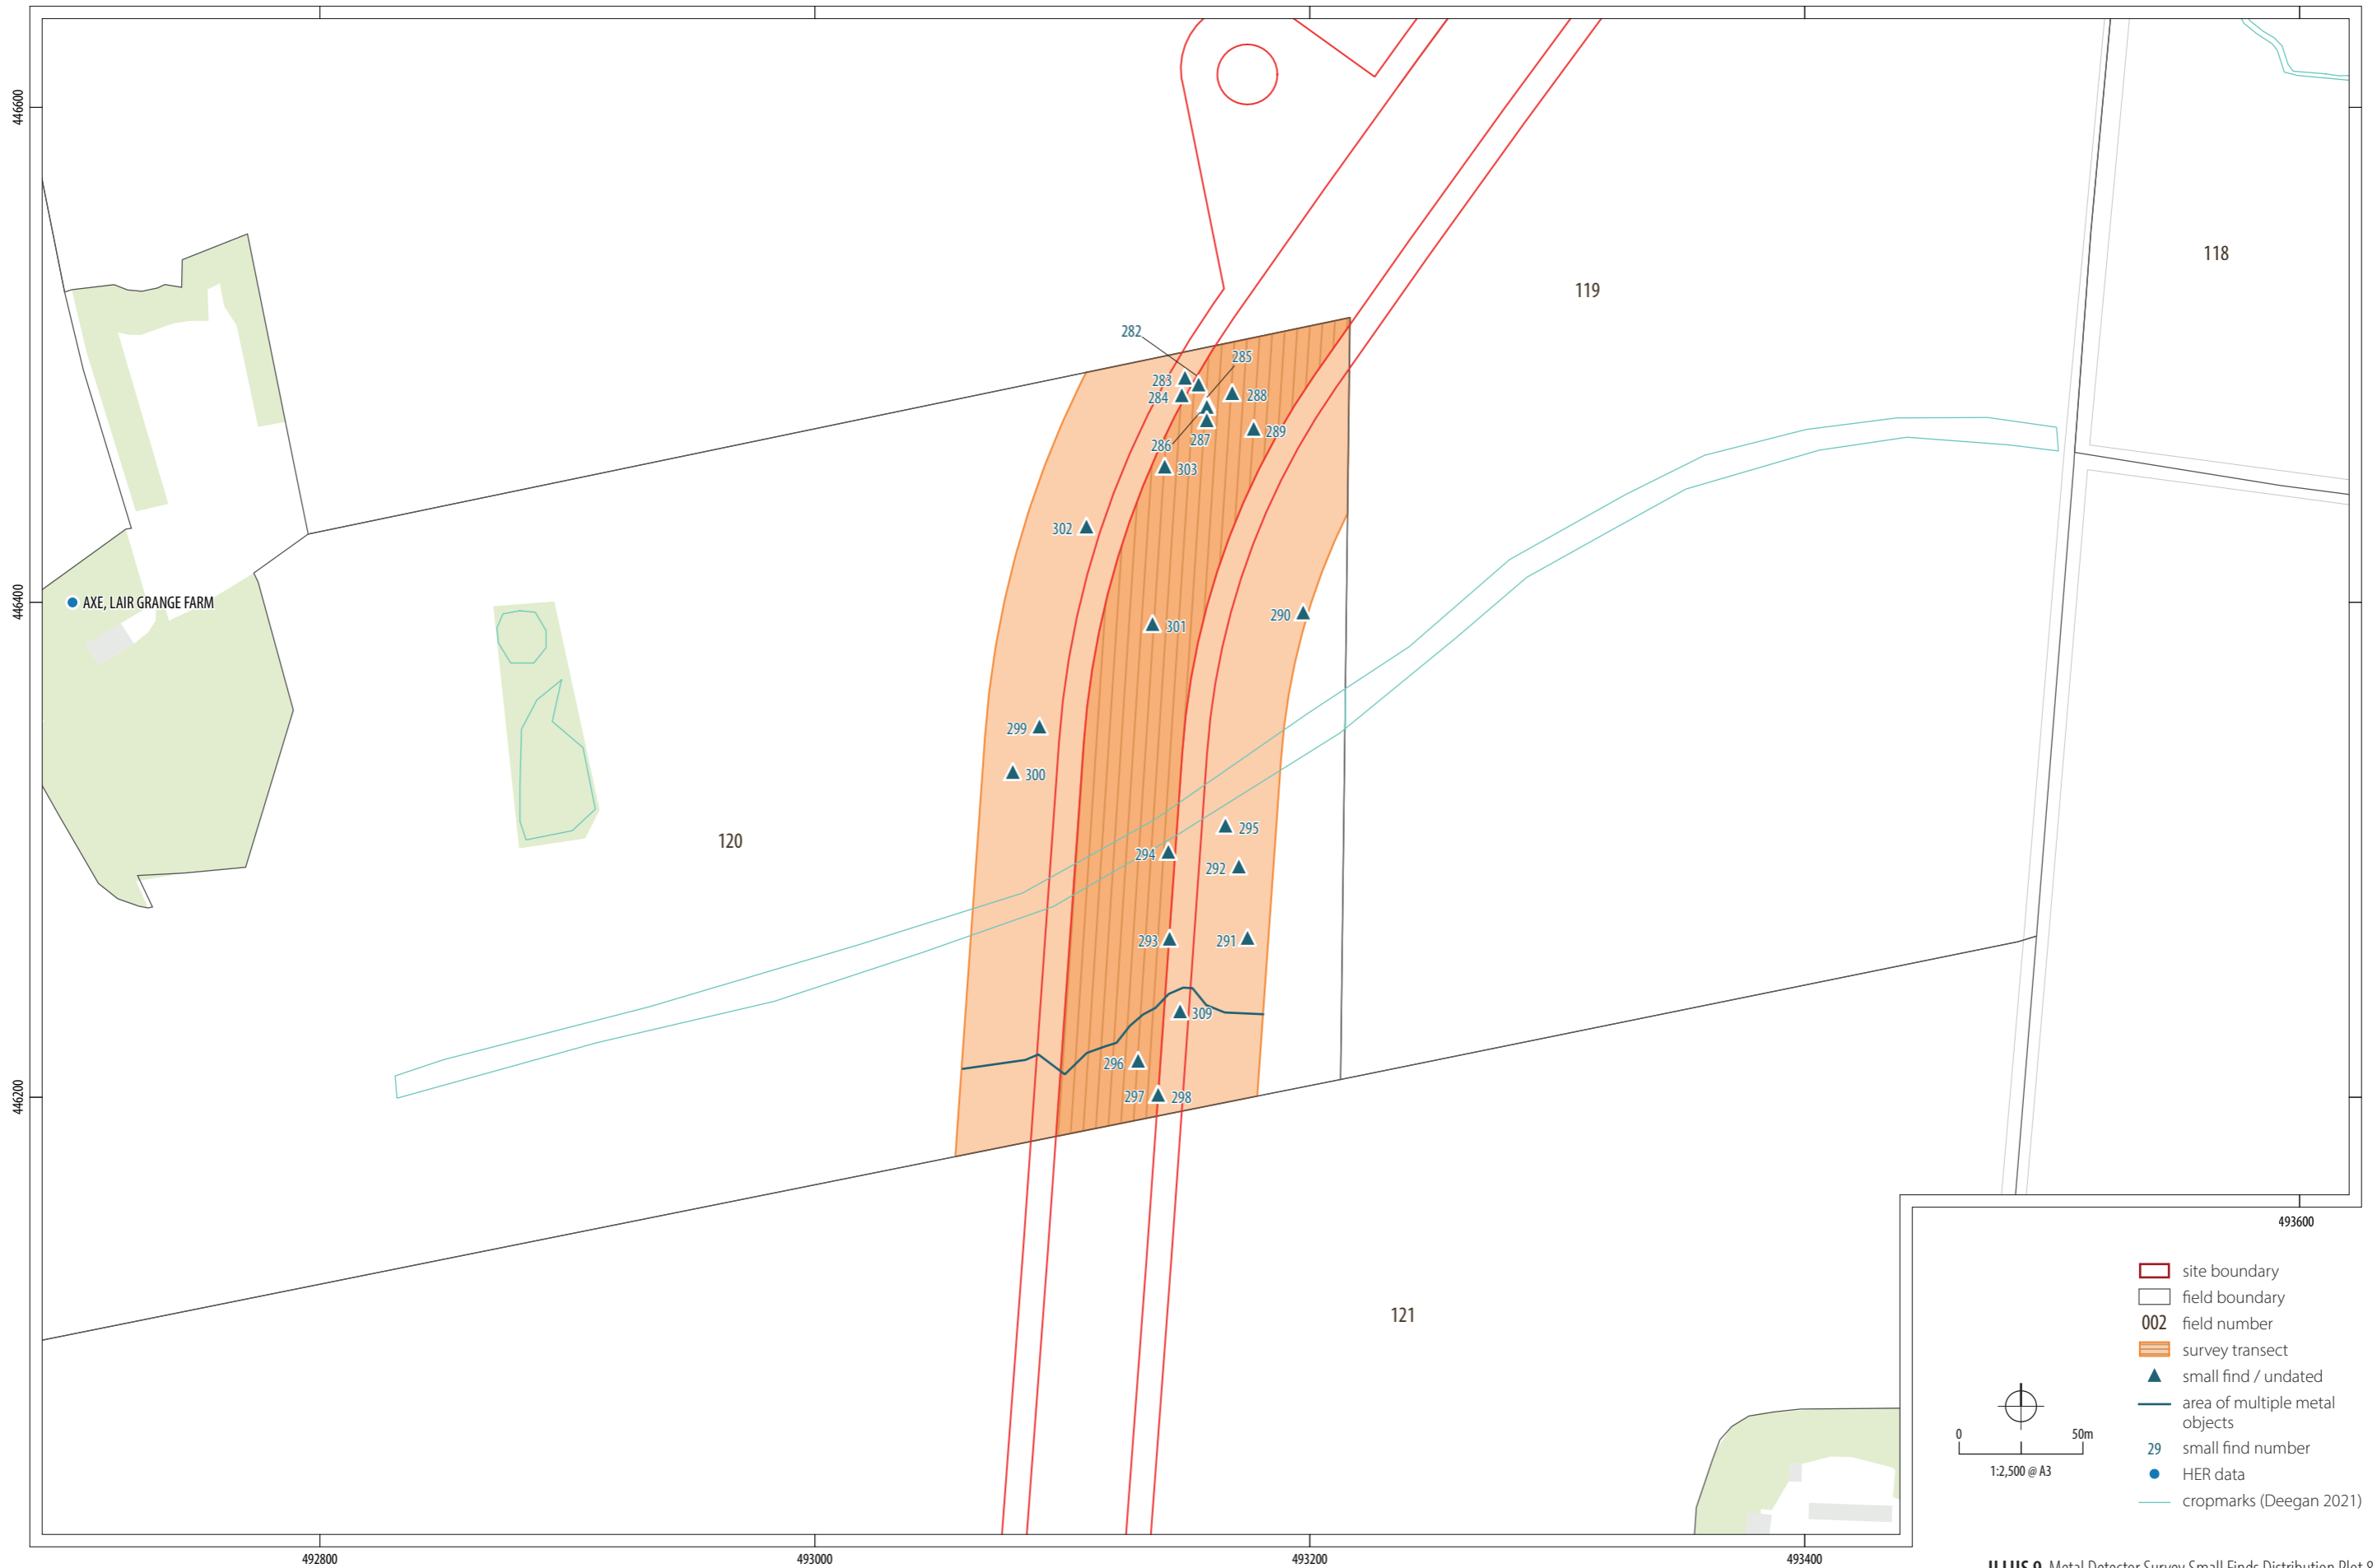

0 5km  
1:250,000 @ A3

geophysical survey area  
cable route section

ILLUS 1 Site location

ILLUS2 Metal Detector Survey Small Finds Distribution Plot 1

ILLUS 3 Metal Detector Survey Small Finds Distribution Plot 2

ILLUS 4 Metal Detector Survey Small Finds Distribution Plot 3

ILLUS 5 Metal Detector Survey Small Finds Distribution Plot 4

ILLUS 6 Metal Detector Survey Small Finds Distribution Plot 5

ILLUS7 Metal Detector Survey Small Finds Distribution Plot 6

ILLUS 8 Metal Detector Survey Small Finds Distribution Plot 7

0 50m  
1:2,500 @ A3

- site boundary
- field boundary
- 002 field number
- survey transect
- ▲ small find / undated
- area of multiple metal objects
- 29 small find number
- HER data
- cropmarks (Deegan 2021)

ILLUS 9 Metal Detector Survey Small Finds Distribution Plot 8

0 200m  
1:10,000 @ A3

site boundary	small find / undated
field boundary	small find / Roman
002 field number	small find / post-medieval
survey transect	29 small find number
	HER data
	cropmarks (HER)
	cropmarks (Deegan 2021)