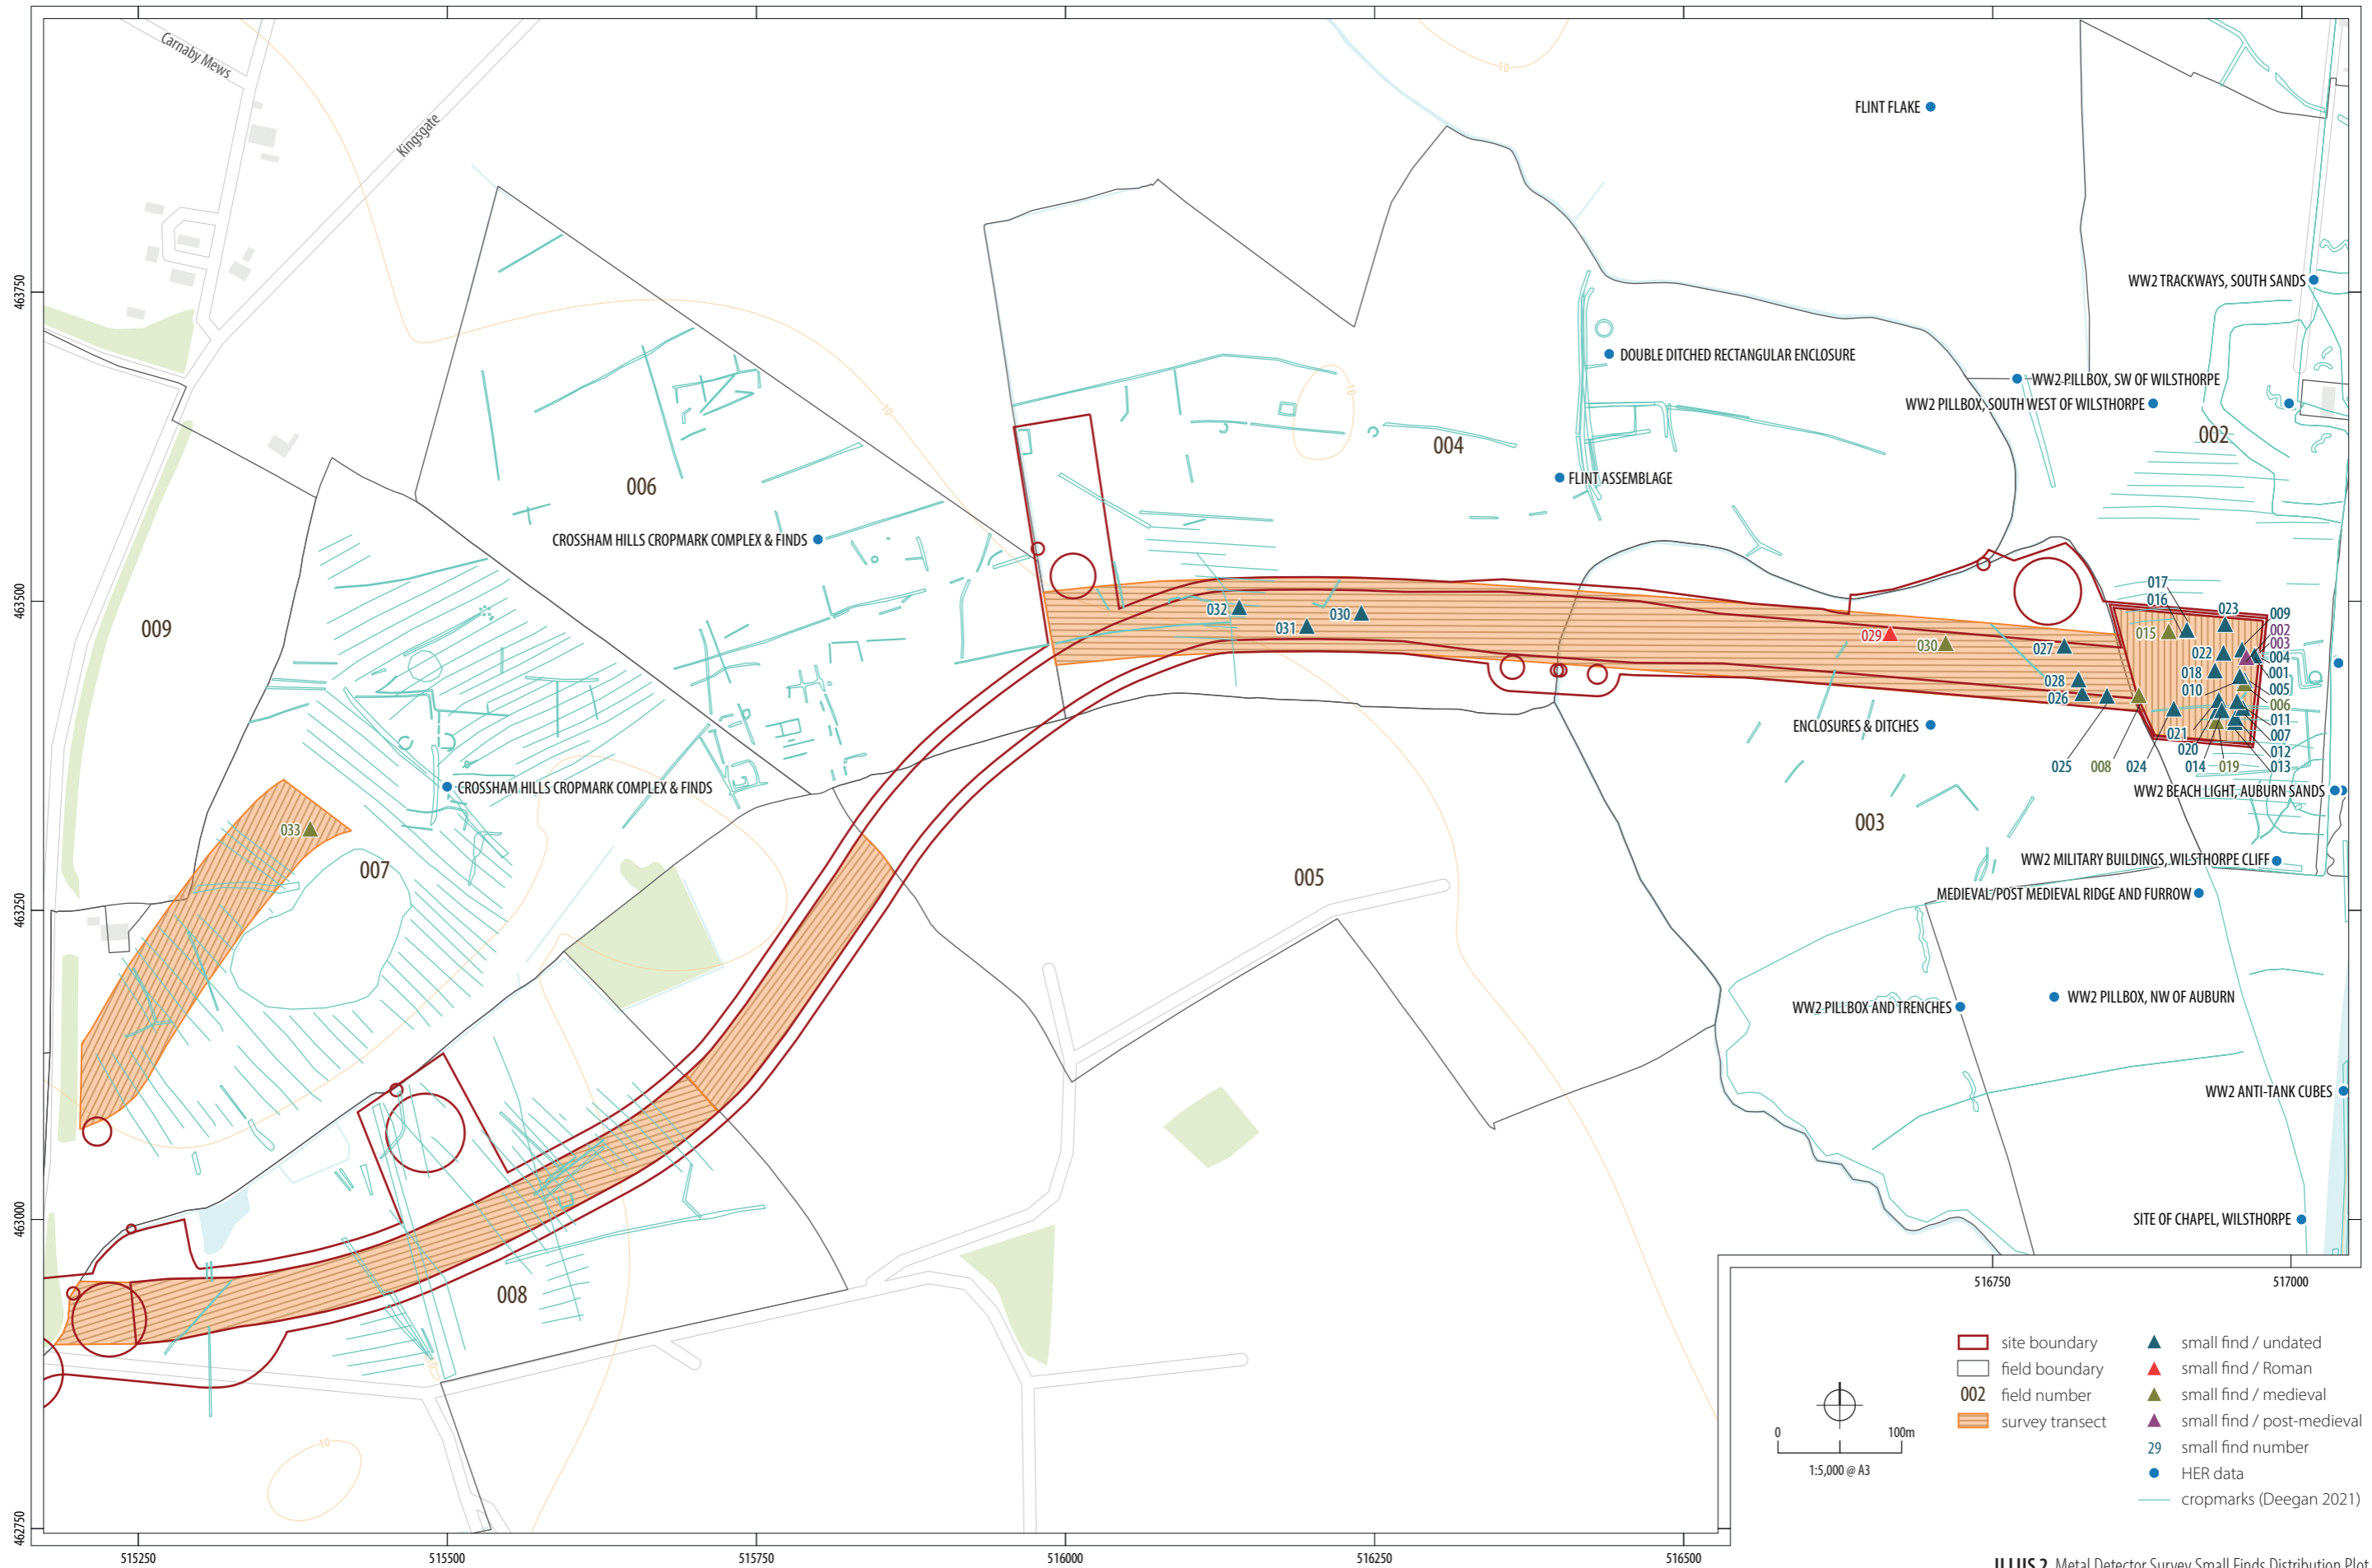

Scotland England Green Link 2  
East Riding of Yorkshire  
and North Yorkshire

0 200km  
1:12,500,000 @ A3

Headland Archaeology Yorkshire & North  
Units 23-25 & 15 | Acorn Business Centre | Balme Road | Cleckheaton BD19 4EZ  
t 01274 93 8019  
e yorkshireandnorth@headlandarchaeology.com  
w www.headlandarchaeology.com

0 5km  
1:250,000 @ A3

geophysical survey area  
cable route section

ILLUS 1 Site location

ILLUS2 Metal Detector Survey Small Finds Distribution Plot 1

ILLUS 3 Metal Detector Survey Small Finds Distribution Plot 2

ILLUS 8 Metal Detector Survey Small Finds Distribution Plot 7

0 50m  
1:2,500 @ A3

- site boundary
- field boundary
- 002 field number
- survey transect
- ▲ small find / undated
- area of multiple metal objects
- 29 small find number
- HER data
- cropmarks (Deegan 2021)

ILLUS 9 Metal Detector Survey Small Finds Distribution Plot 8

0 200m  
1:10,000 @ A3

site boundary	small find / undated
field boundary	small find / Roman
002 field number	small find / post-medieval
survey transect	29 small find number
	HER data
	cropmarks (HER)
	cropmarks (Deegan 2021)