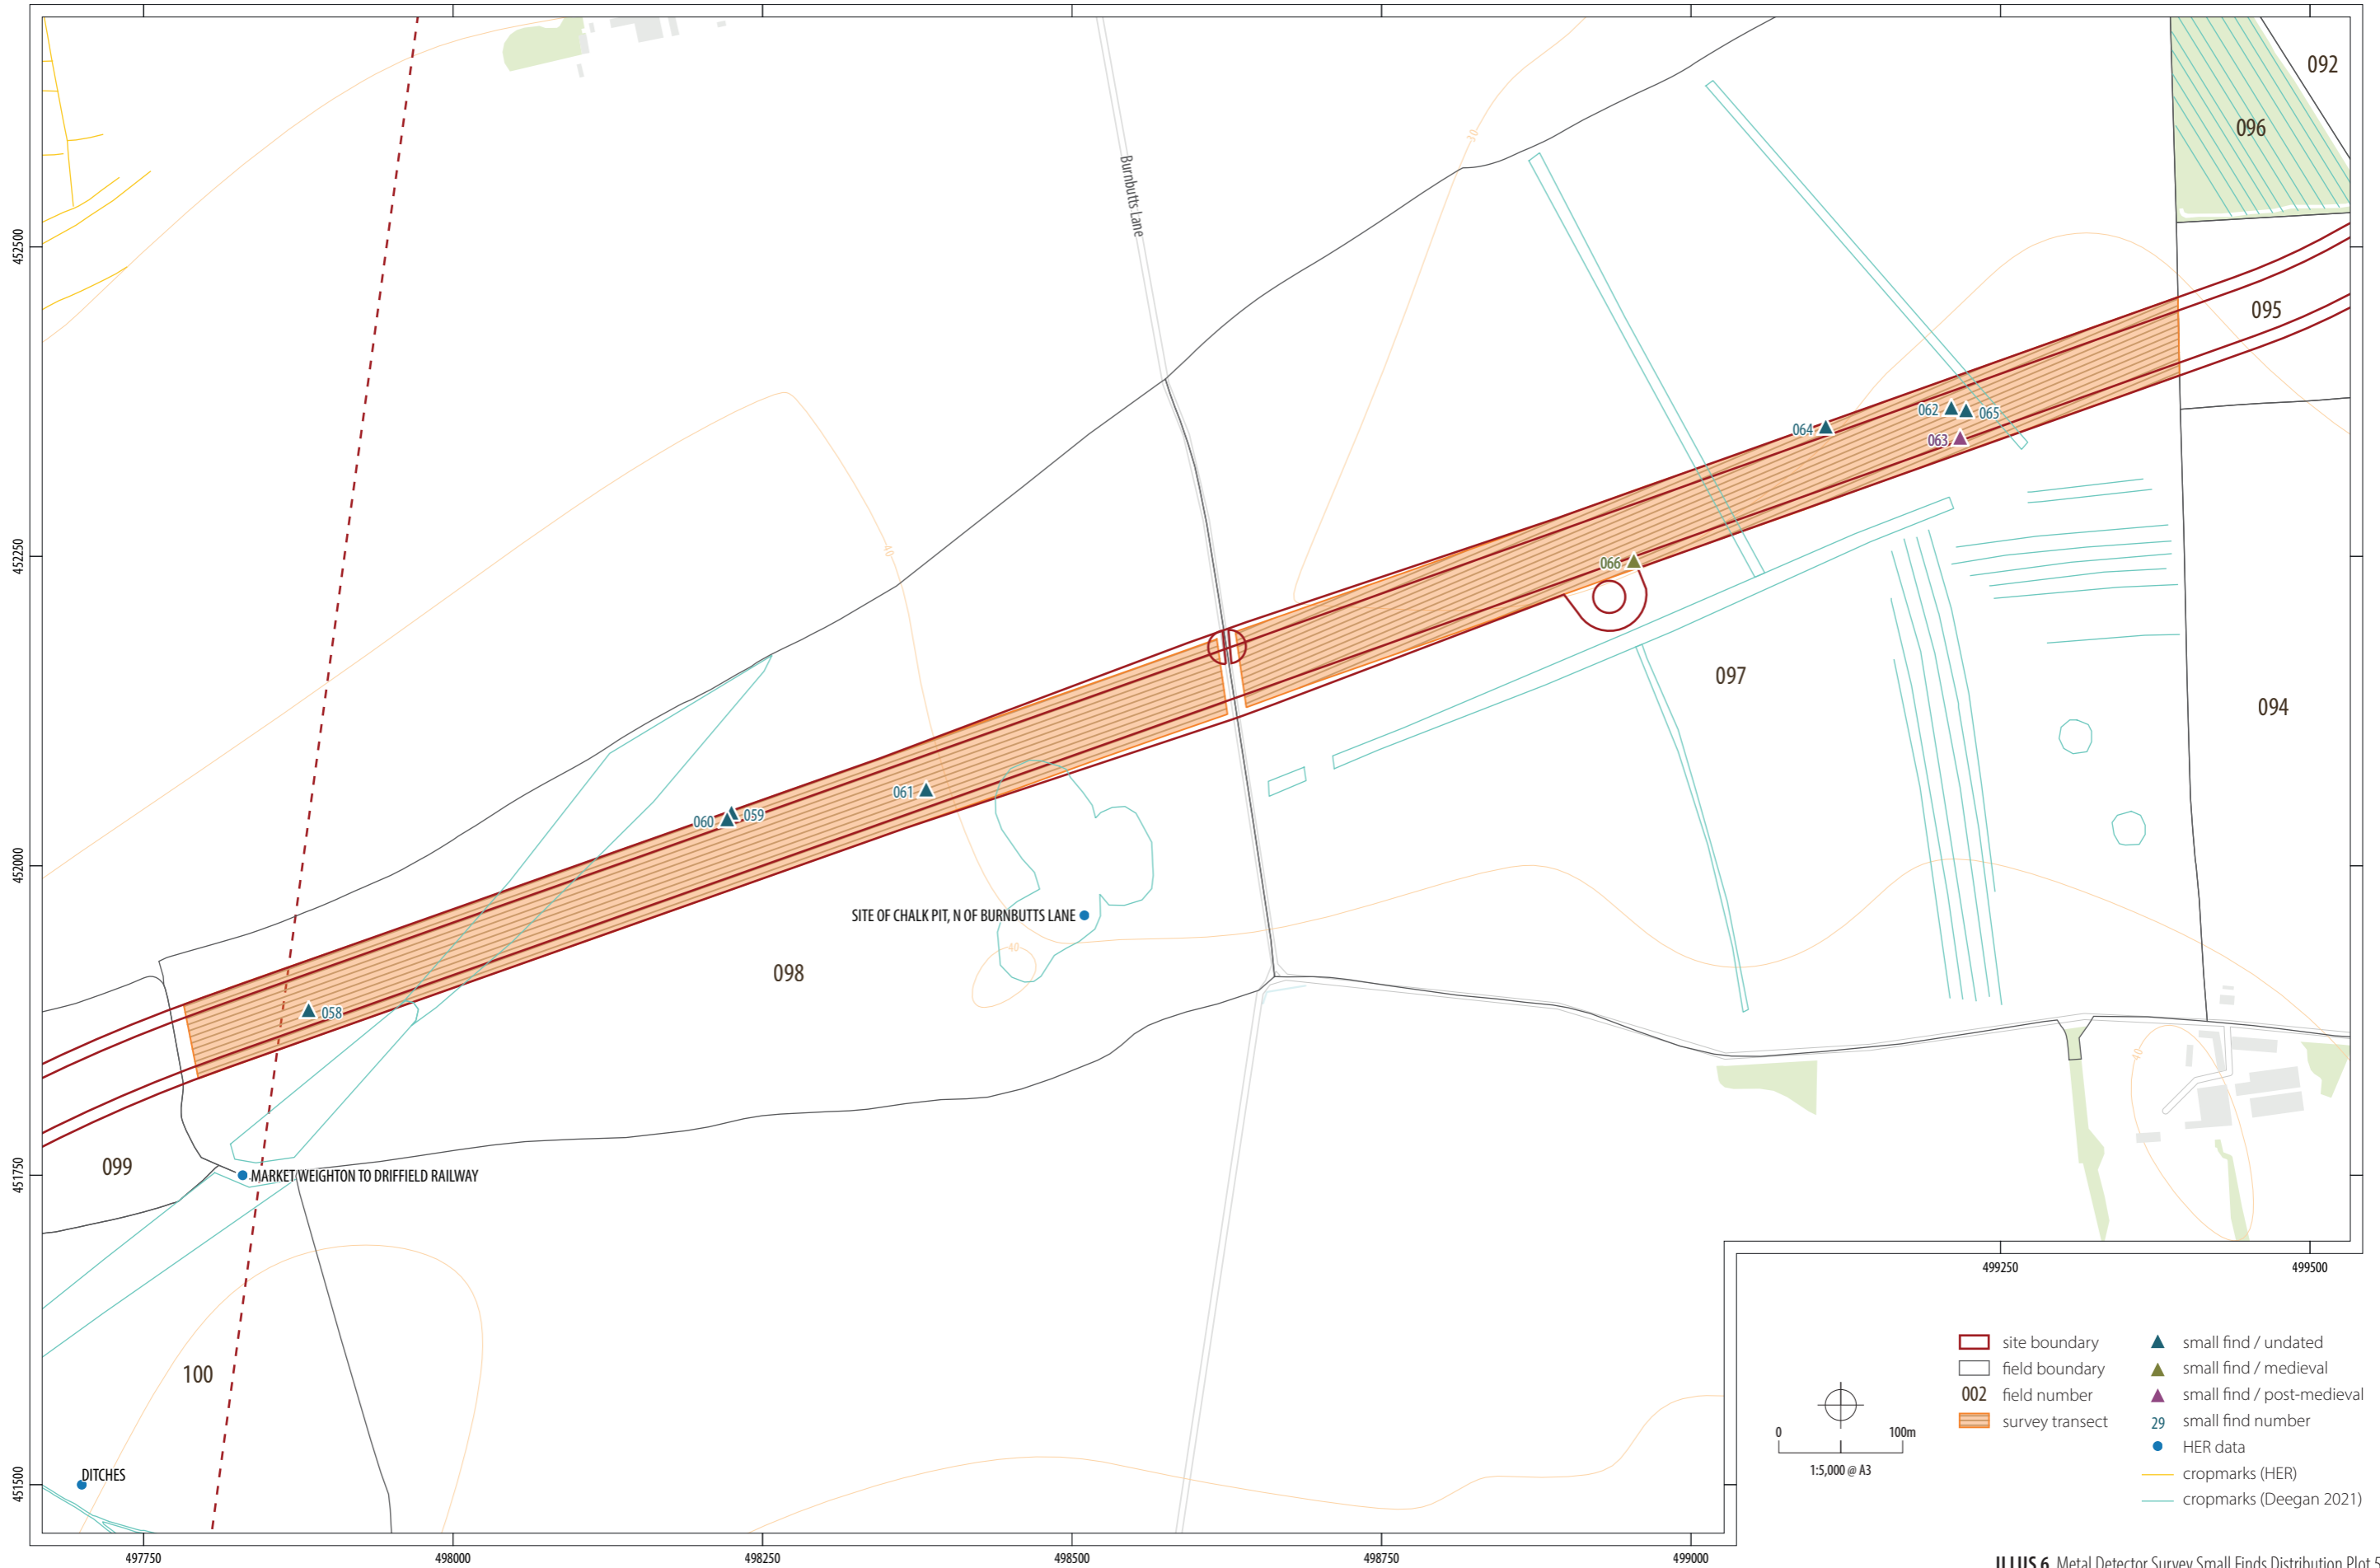

ILLUS 5 Metal Detector Survey Small Finds Distribution Plot 4