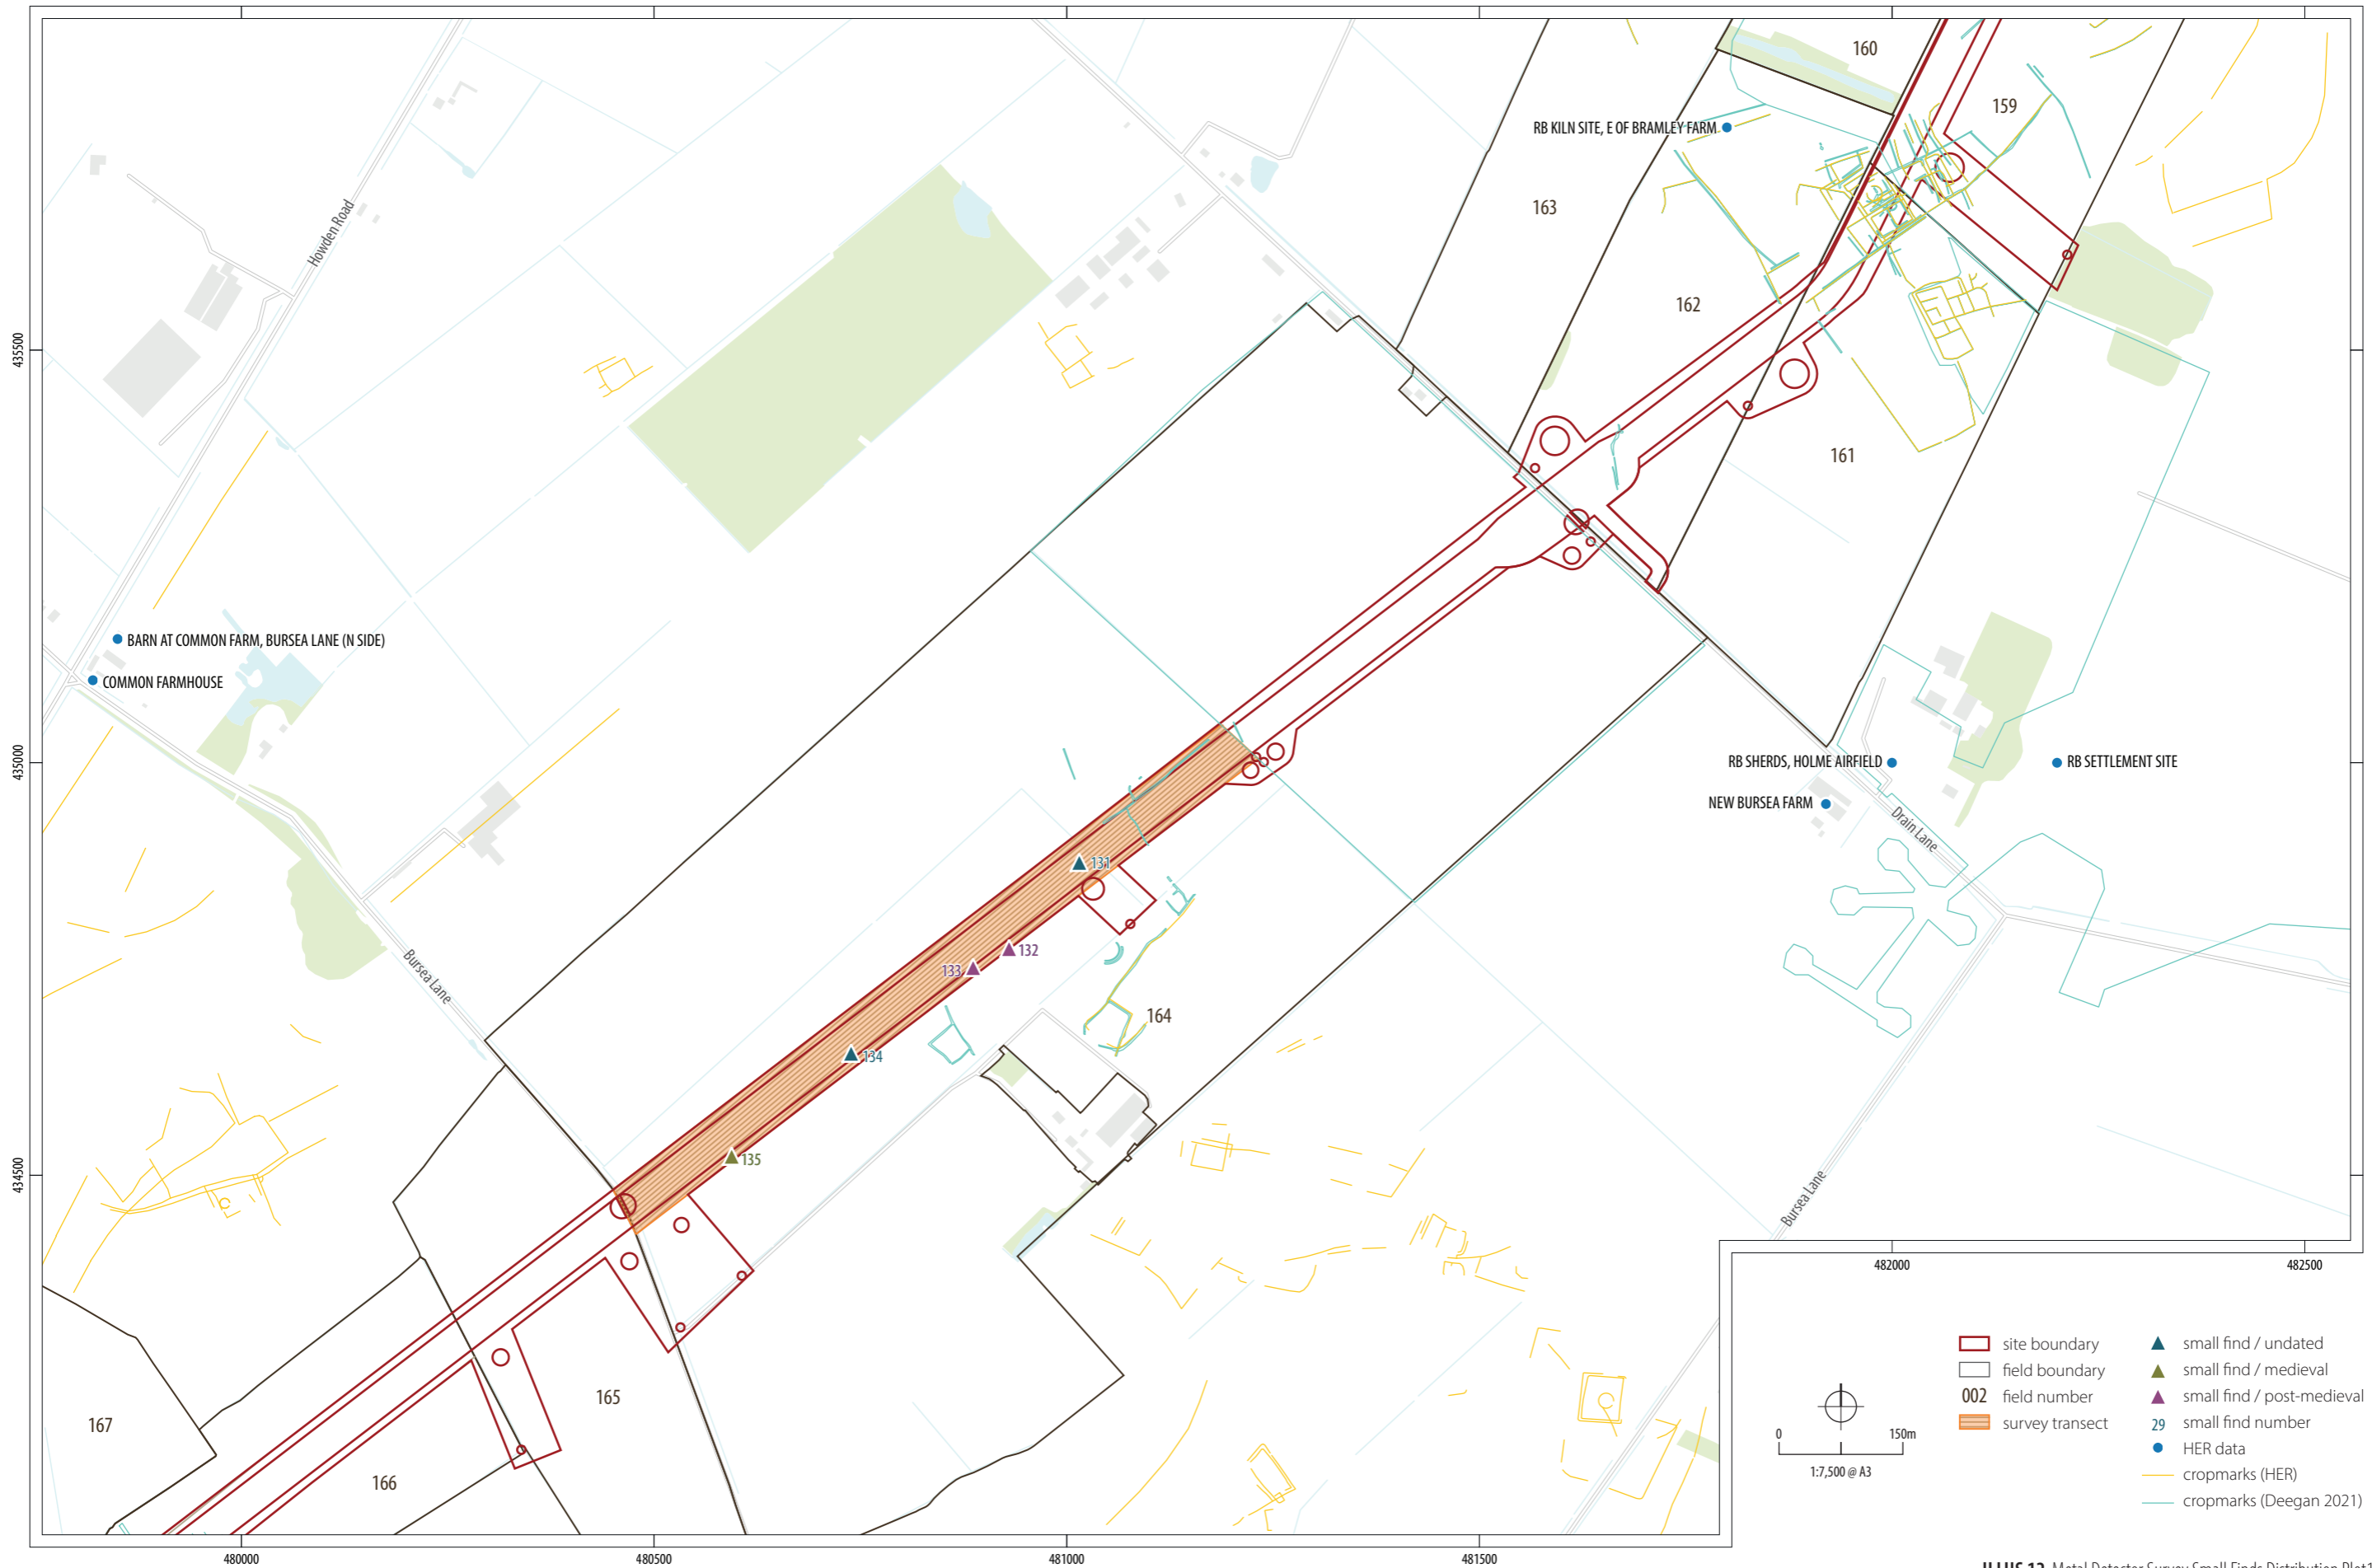

ILLUS 11 Metal Detector Survey Small Finds Distribution Plot 10