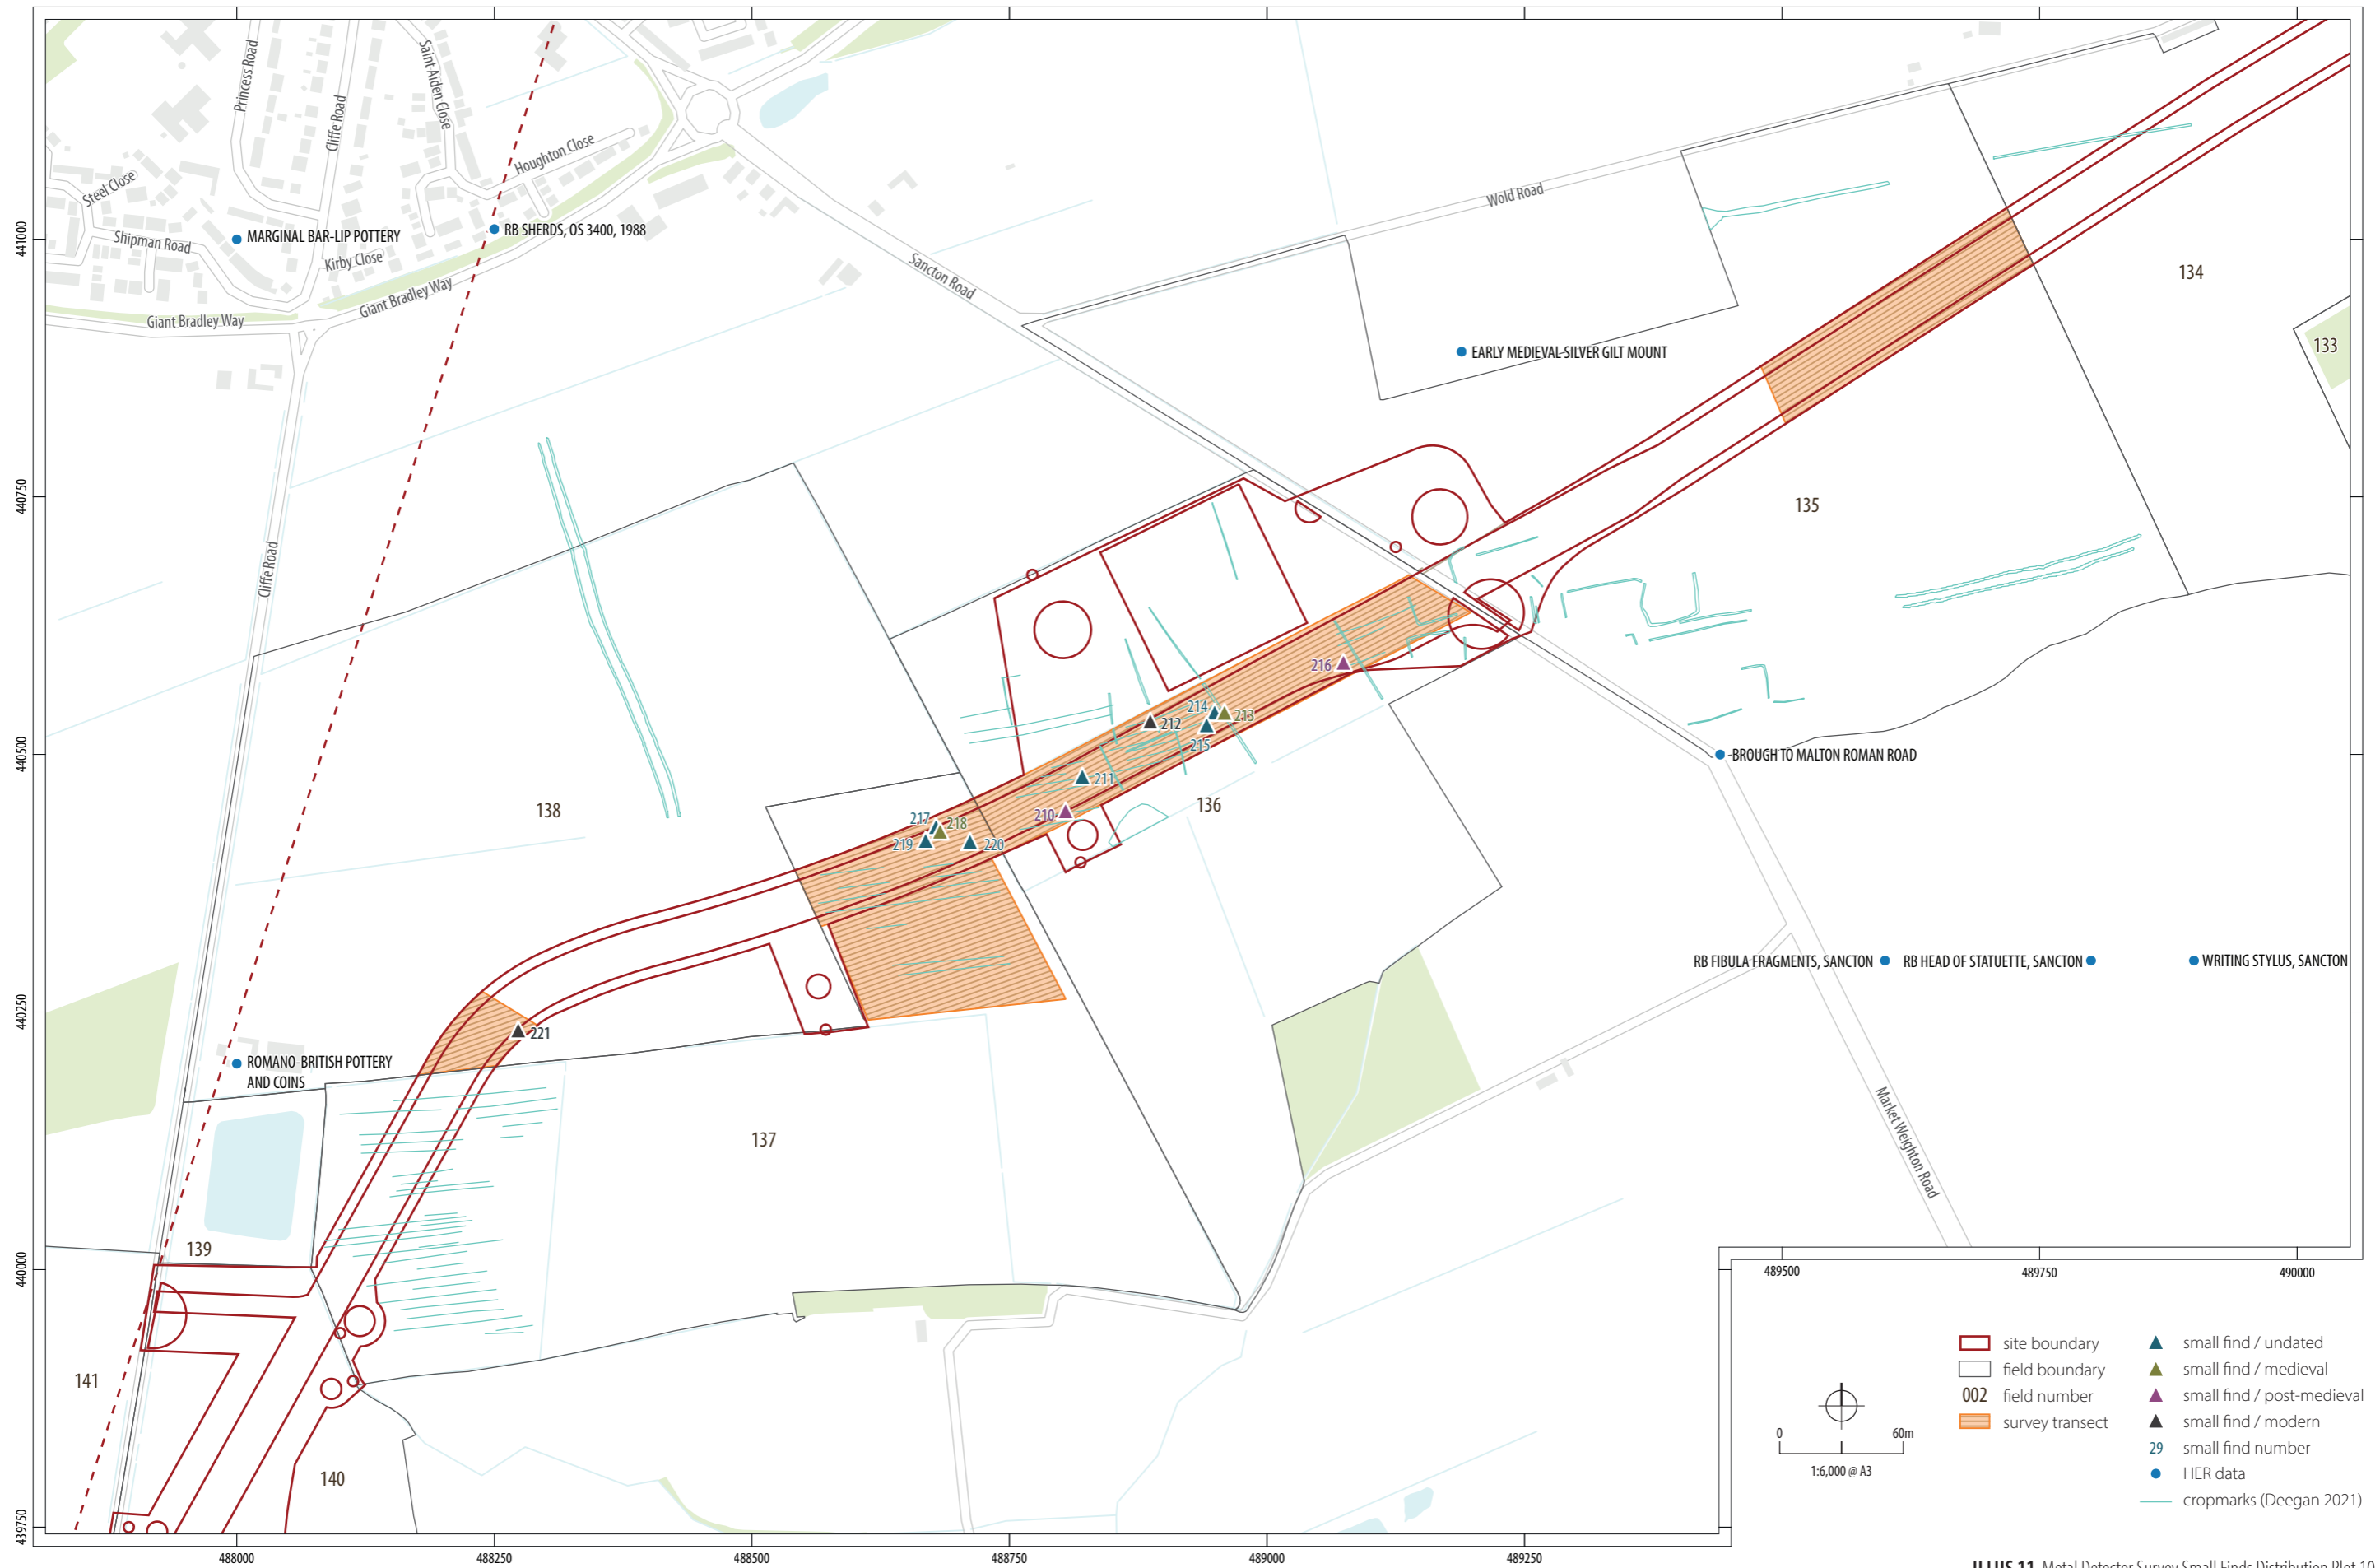

ILLUS 10 Metal Detector Survey Small Finds Distribution Plot 9