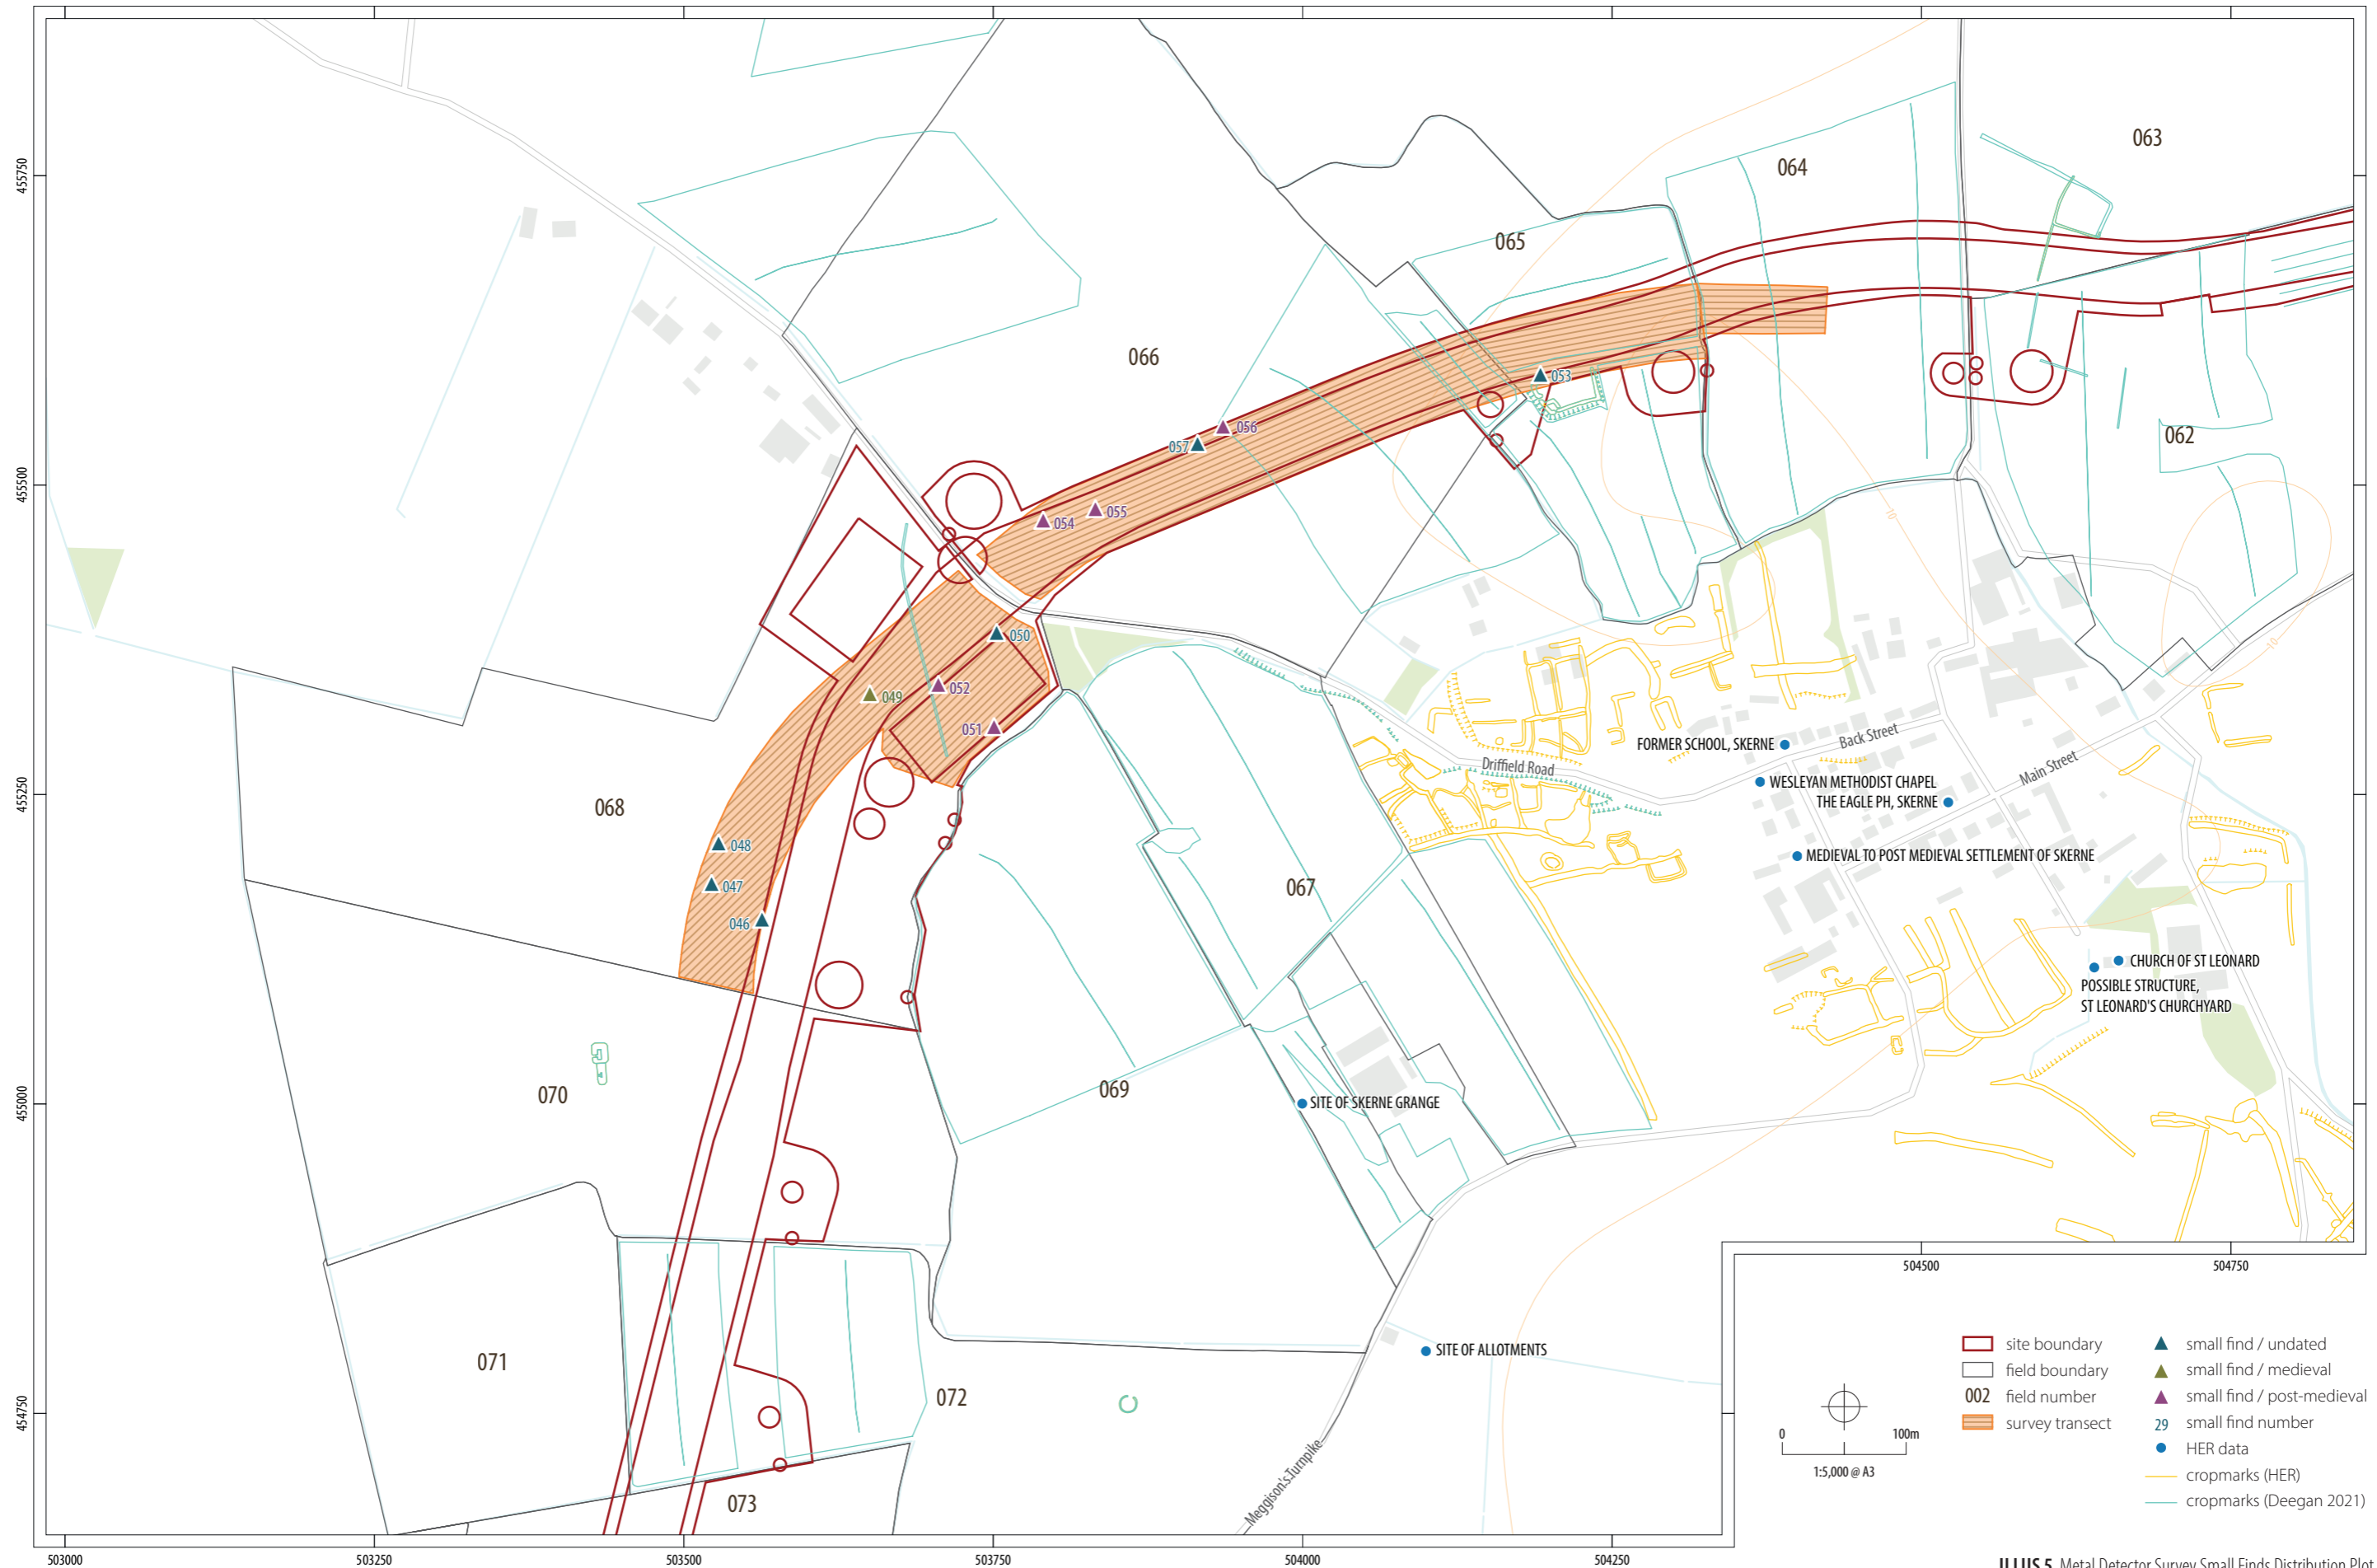

0 5km  
1:250,000 @ A3

geophysical survey area  
cable route section

ILLUS 1 Site location

ILLUS2 Metal Detector Survey Small Finds Distribution Plot 1

ILLUS 3 Metal Detector Survey Small Finds Distribution Plot 2

ILLUS 4 Metal Detector Survey Small Finds Distribution Plot 3

ILLUS 5 Metal Detector Survey Small Finds Distribution Plot 4

ILLUS 6 Metal Detector Survey Small Finds Distribution Plot 5

ILLUS7 Metal Detector Survey Small Finds Distribution Plot 6

ILLUS 8 Metal Detector Survey Small Finds Distribution Plot 7

0 50m  
1:2,500 @ A3

- site boundary
- field boundary
- 002 field number
- survey transect
- ▲ small find / undated
- area of multiple metal objects
- 29 small find number
- HER data
- cropmarks (Deegan 2021)

ILLUS 9 Metal Detector Survey Small Finds Distribution Plot 8

0 200m  
1:10,000 @ A3

site boundary	small find / undated
field boundary	small find / Roman
002 field number	small find / post-medieval
survey transect	29 small find number
	HER data
	cropmarks (HER)
	cropmarks (Deegan 2021)