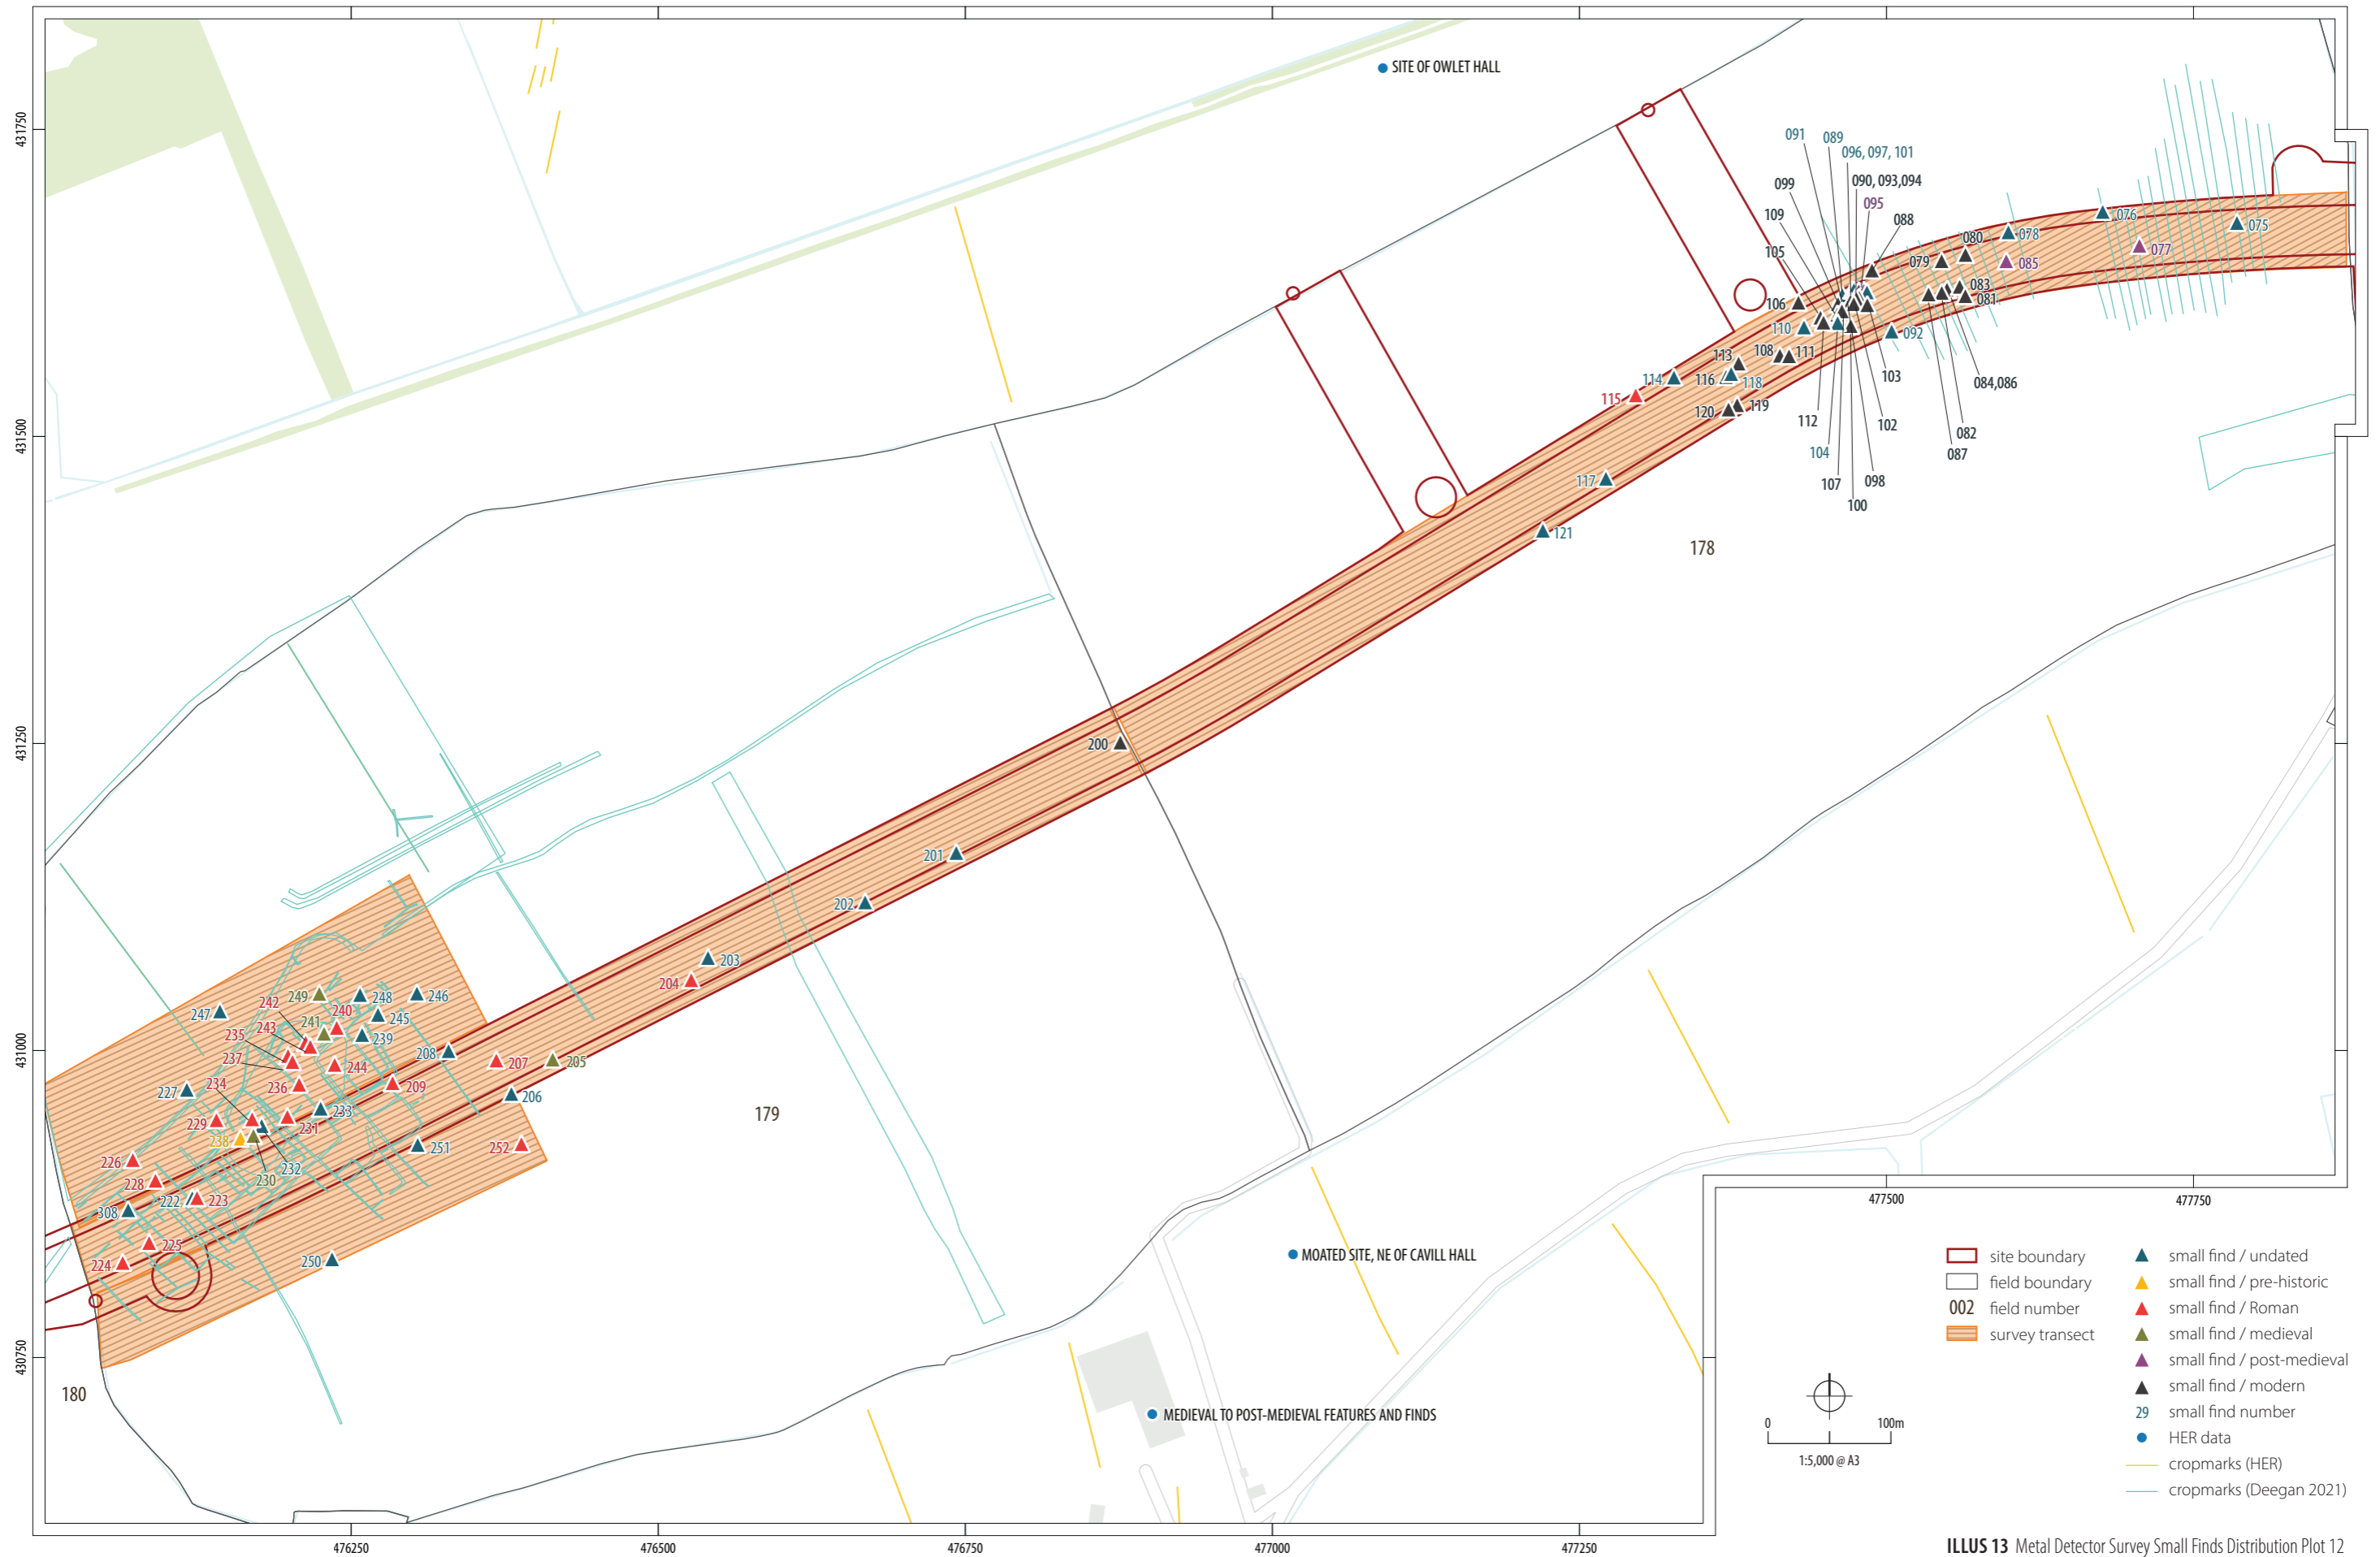

0 5km  
1:250,000 @ A3

geophysical survey area  
cable route section

ILLUS 1 Site location

ILLUS2 Metal Detector Survey Small Finds Distribution Plot 1

ILLUS 3 Metal Detector Survey Small Finds Distribution Plot 2

ILLUS 8 Metal Detector Survey Small Finds Distribution Plot 7

0 50m  
1:2,500 @ A3

- site boundary
- field boundary
- 002 field number
- survey transect
- ▲ small find / undated
- area of multiple metal objects
- 29 small find number
- HER data
- cropmarks (Deegan 2021)

ILLUS 9 Metal Detector Survey Small Finds Distribution Plot 8

0 200m  
1:10,000 @ A3

site boundary	small find / undated
field boundary	small find / Roman
002 field number	small find / post-medieval
survey transect	29 small find number
	HER data
	cropmarks (HER)
	cropmarks (Deegan 2021)

ILLUS 10 Metal Detector Survey Small Finds Distribution Plot 9

ILLUS 11 Metal Detector Survey Small Finds Distribution Plot 10

ILLUS 12 Metal Detector Survey Small Finds Distribution Plot11

ILLUS 13 Metal Detector Survey Small Finds Distribution Plot 12