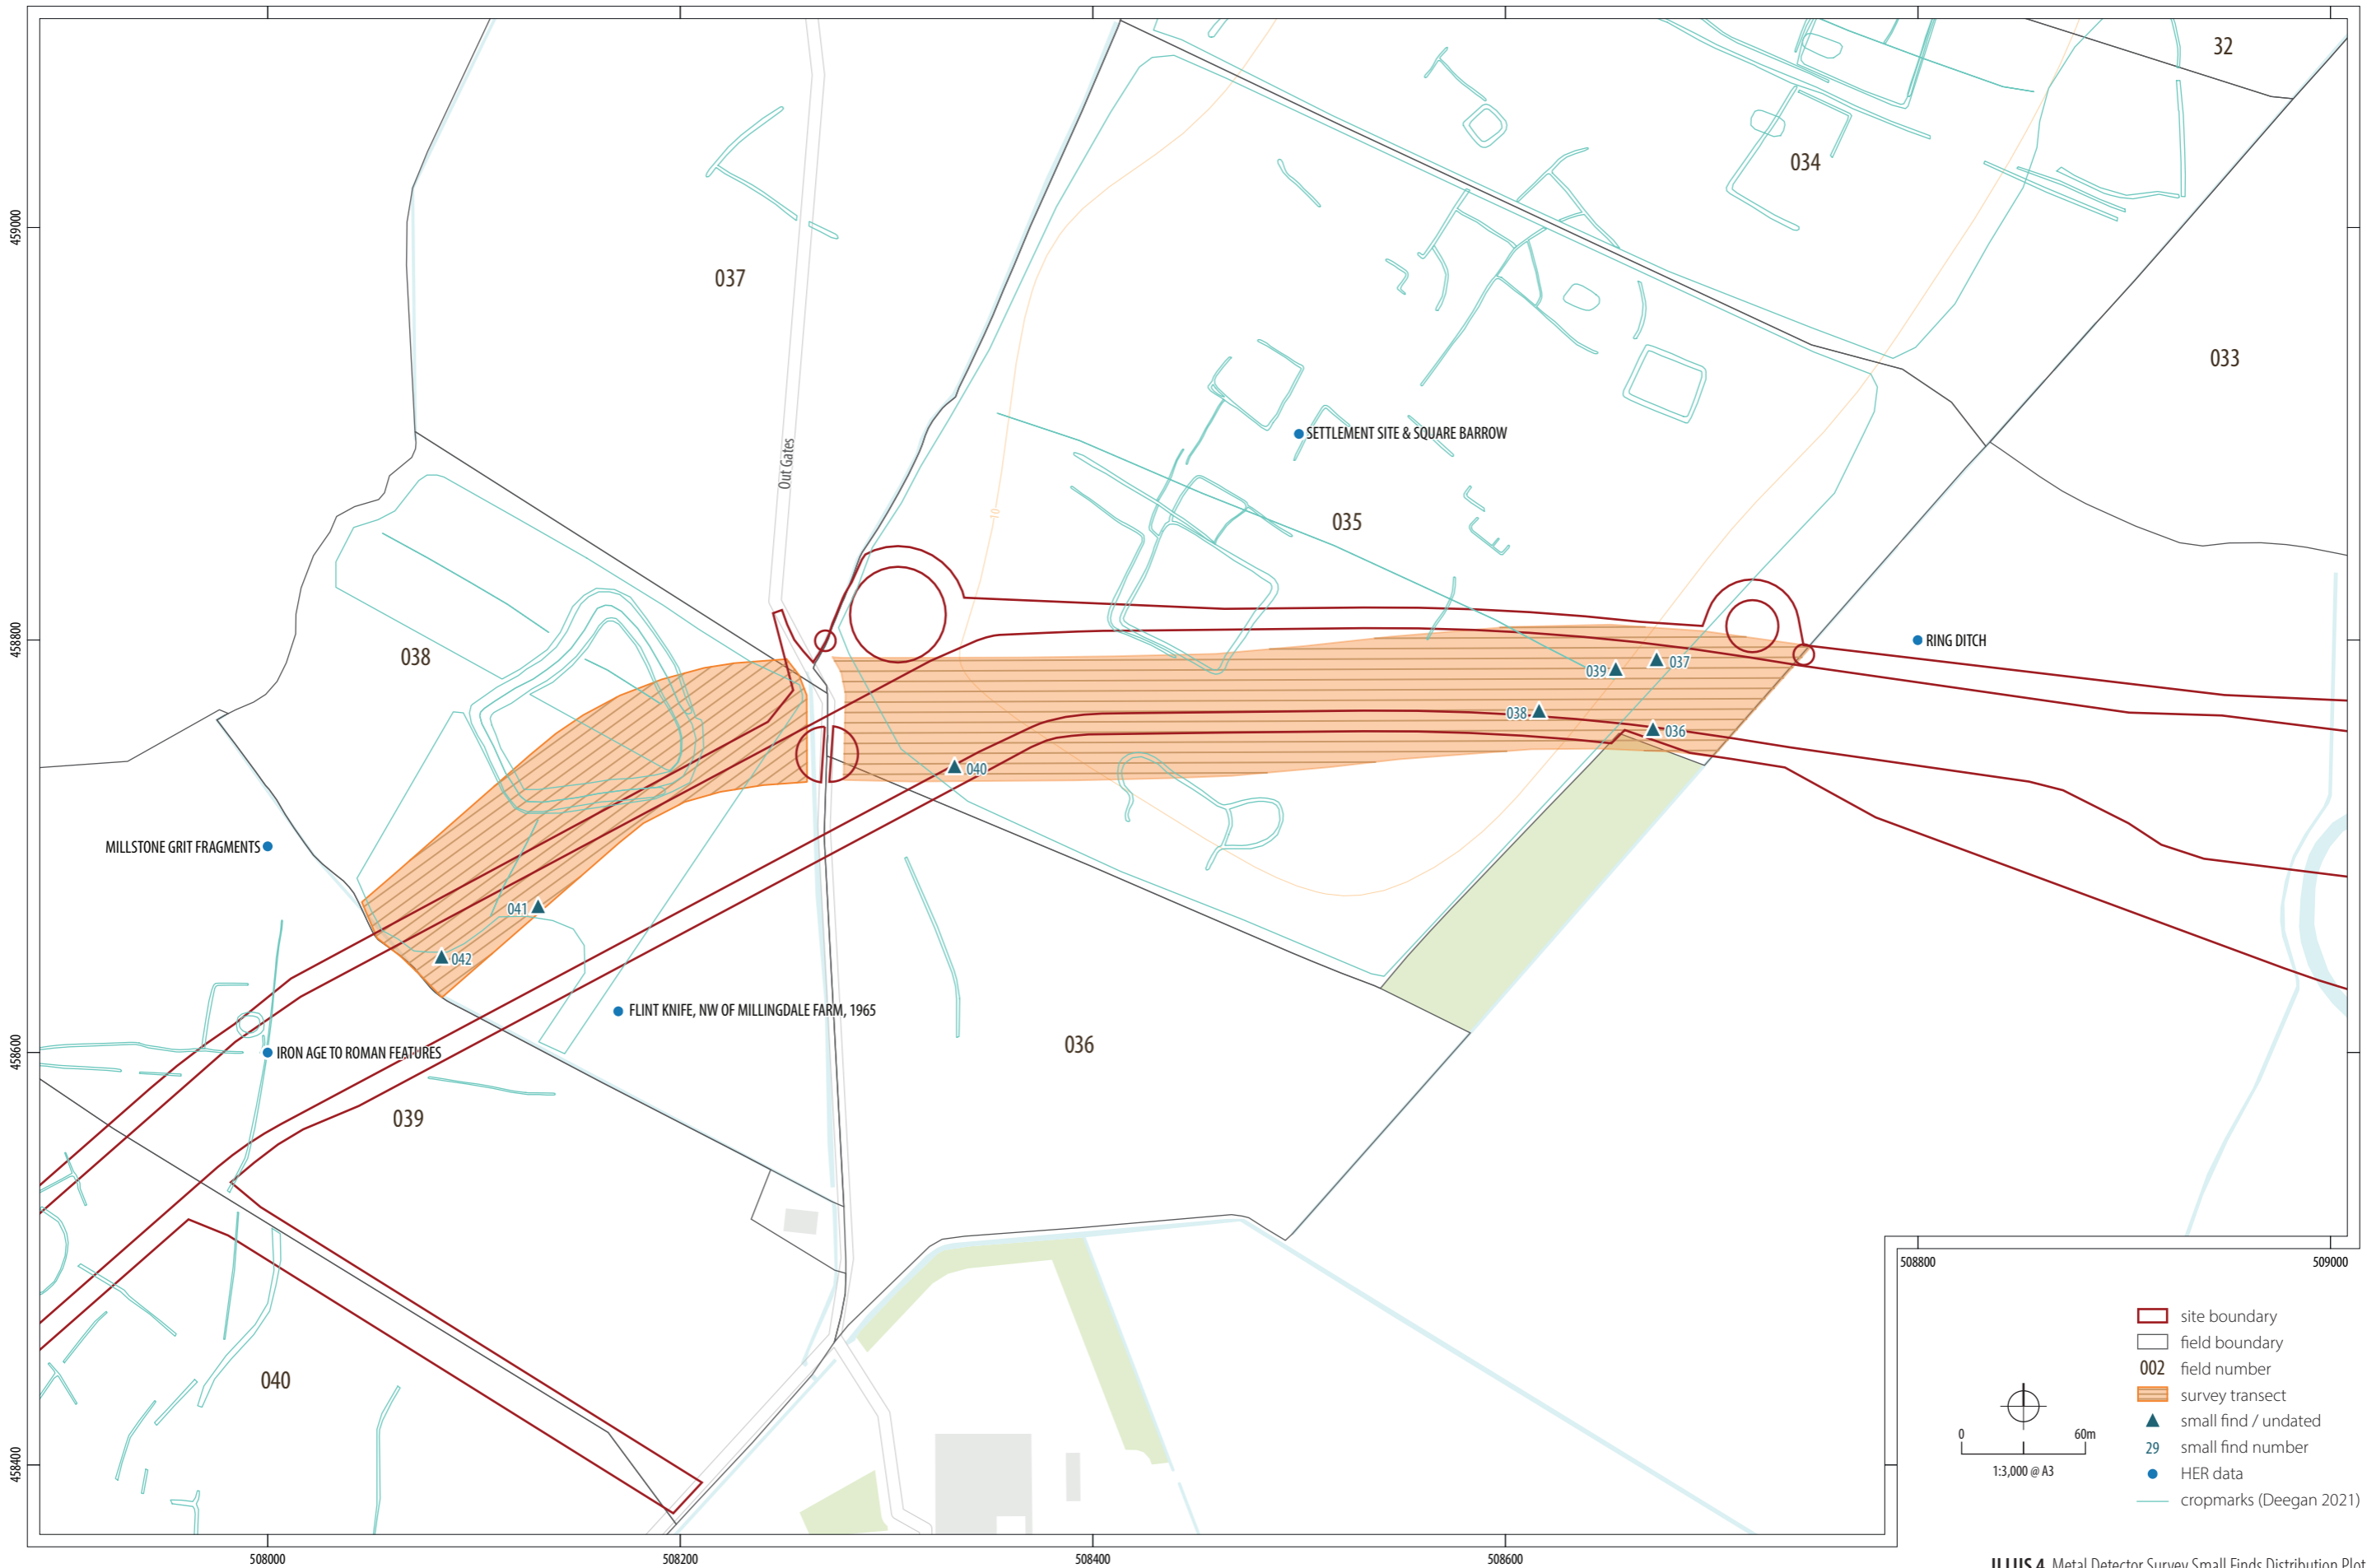

0 5km  
1:250,000 @ A3

geophysical survey area  
cable route section

ILLUS 1 Site location

ILLUS2 Metal Detector Survey Small Finds Distribution Plot 1

ILLUS 3 Metal Detector Survey Small Finds Distribution Plot 2

ILLUS 8 Metal Detector Survey Small Finds Distribution Plot 7

0 50m  
1:2,500 @ A3

- site boundary
- field boundary
- 002 field number
- survey transect
- ▲ small find / undated
- area of multiple metal objects
- 29 small find number
- HER data
- cropmarks (Deegan 2021)

ILLUS 9 Metal Detector Survey Small Finds Distribution Plot 8

0 200m  
1:10,000 @ A3

site boundary	small find / undated
field boundary	small find / Roman
002 field number	small find / post-medieval
survey transect	29 small find number
	HER data
	cropmarks (HER)
	cropmarks (Deegan 2021)