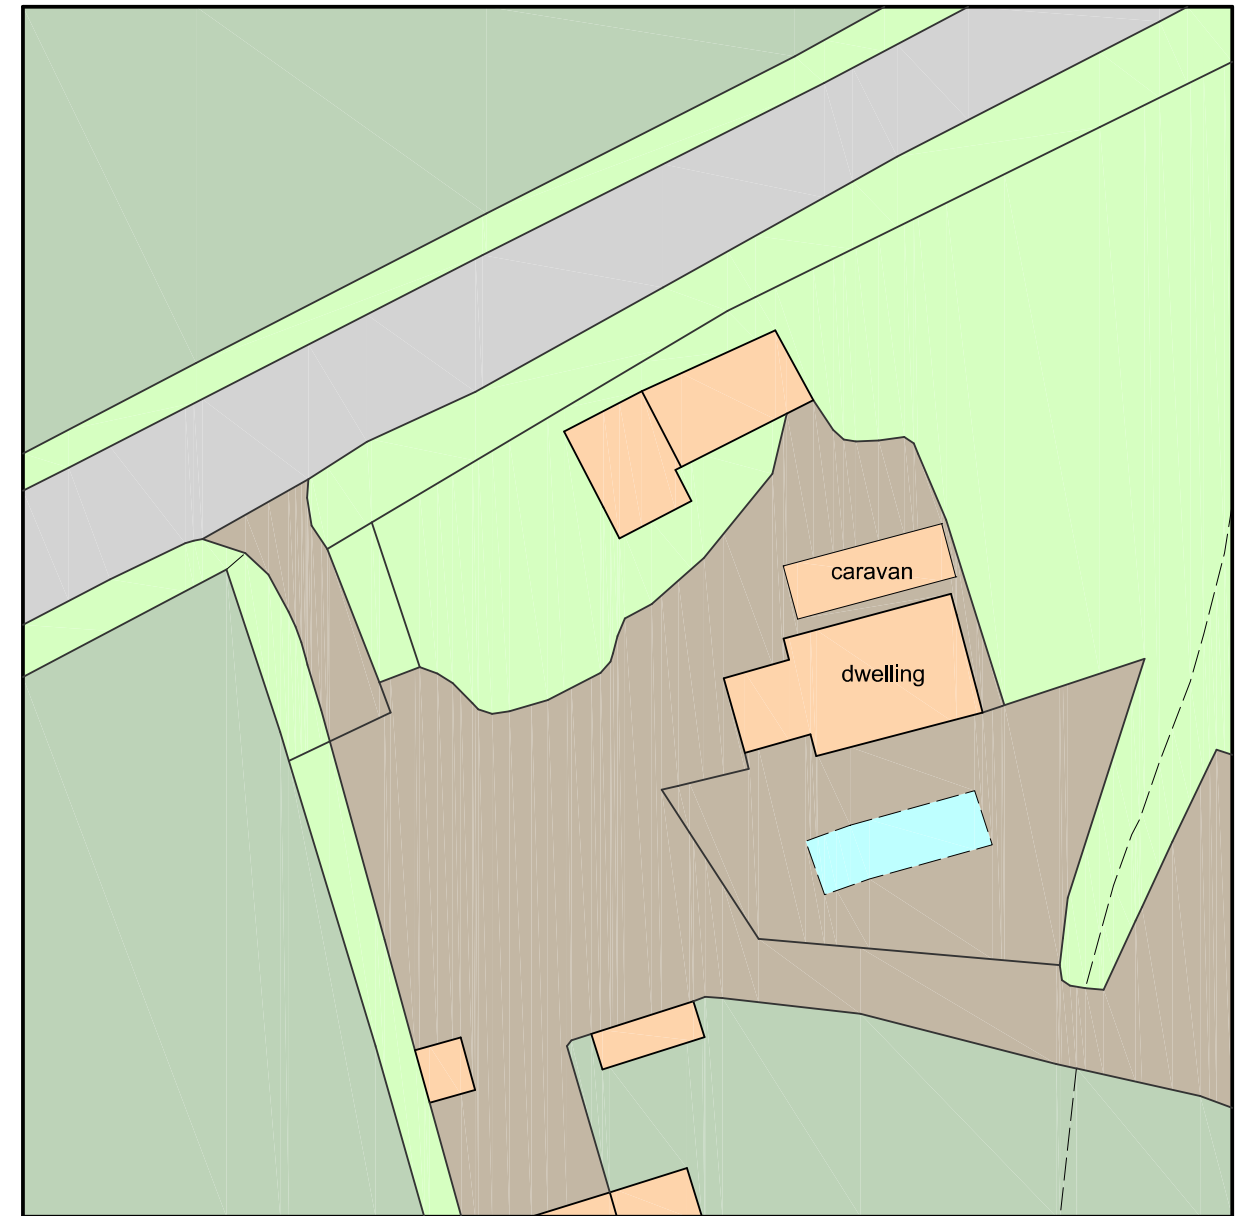

Ordnance Survey, (c) Crown Copyright 2022. All rights reserved. Licence number 100022432

LOCATION PLAN

1:1250

BLOCK PLAN

1:500

K E V I N S M I T H *Architectural services*
 7 Ludlow Close, Frome, Somerset. BA11 2ES TEL. 07946 678348 WEB. www.kevinpsmith.co.uk

Client **DENNIS SWIFT**

Job **SLODBROOK FARM, RODE, FROME, SOMERSET.**

Title **SURVEY DETAILS 1**

Scales **1:1250 1:500** Date **SEPT 2022** Ref No **2407 / 01**
