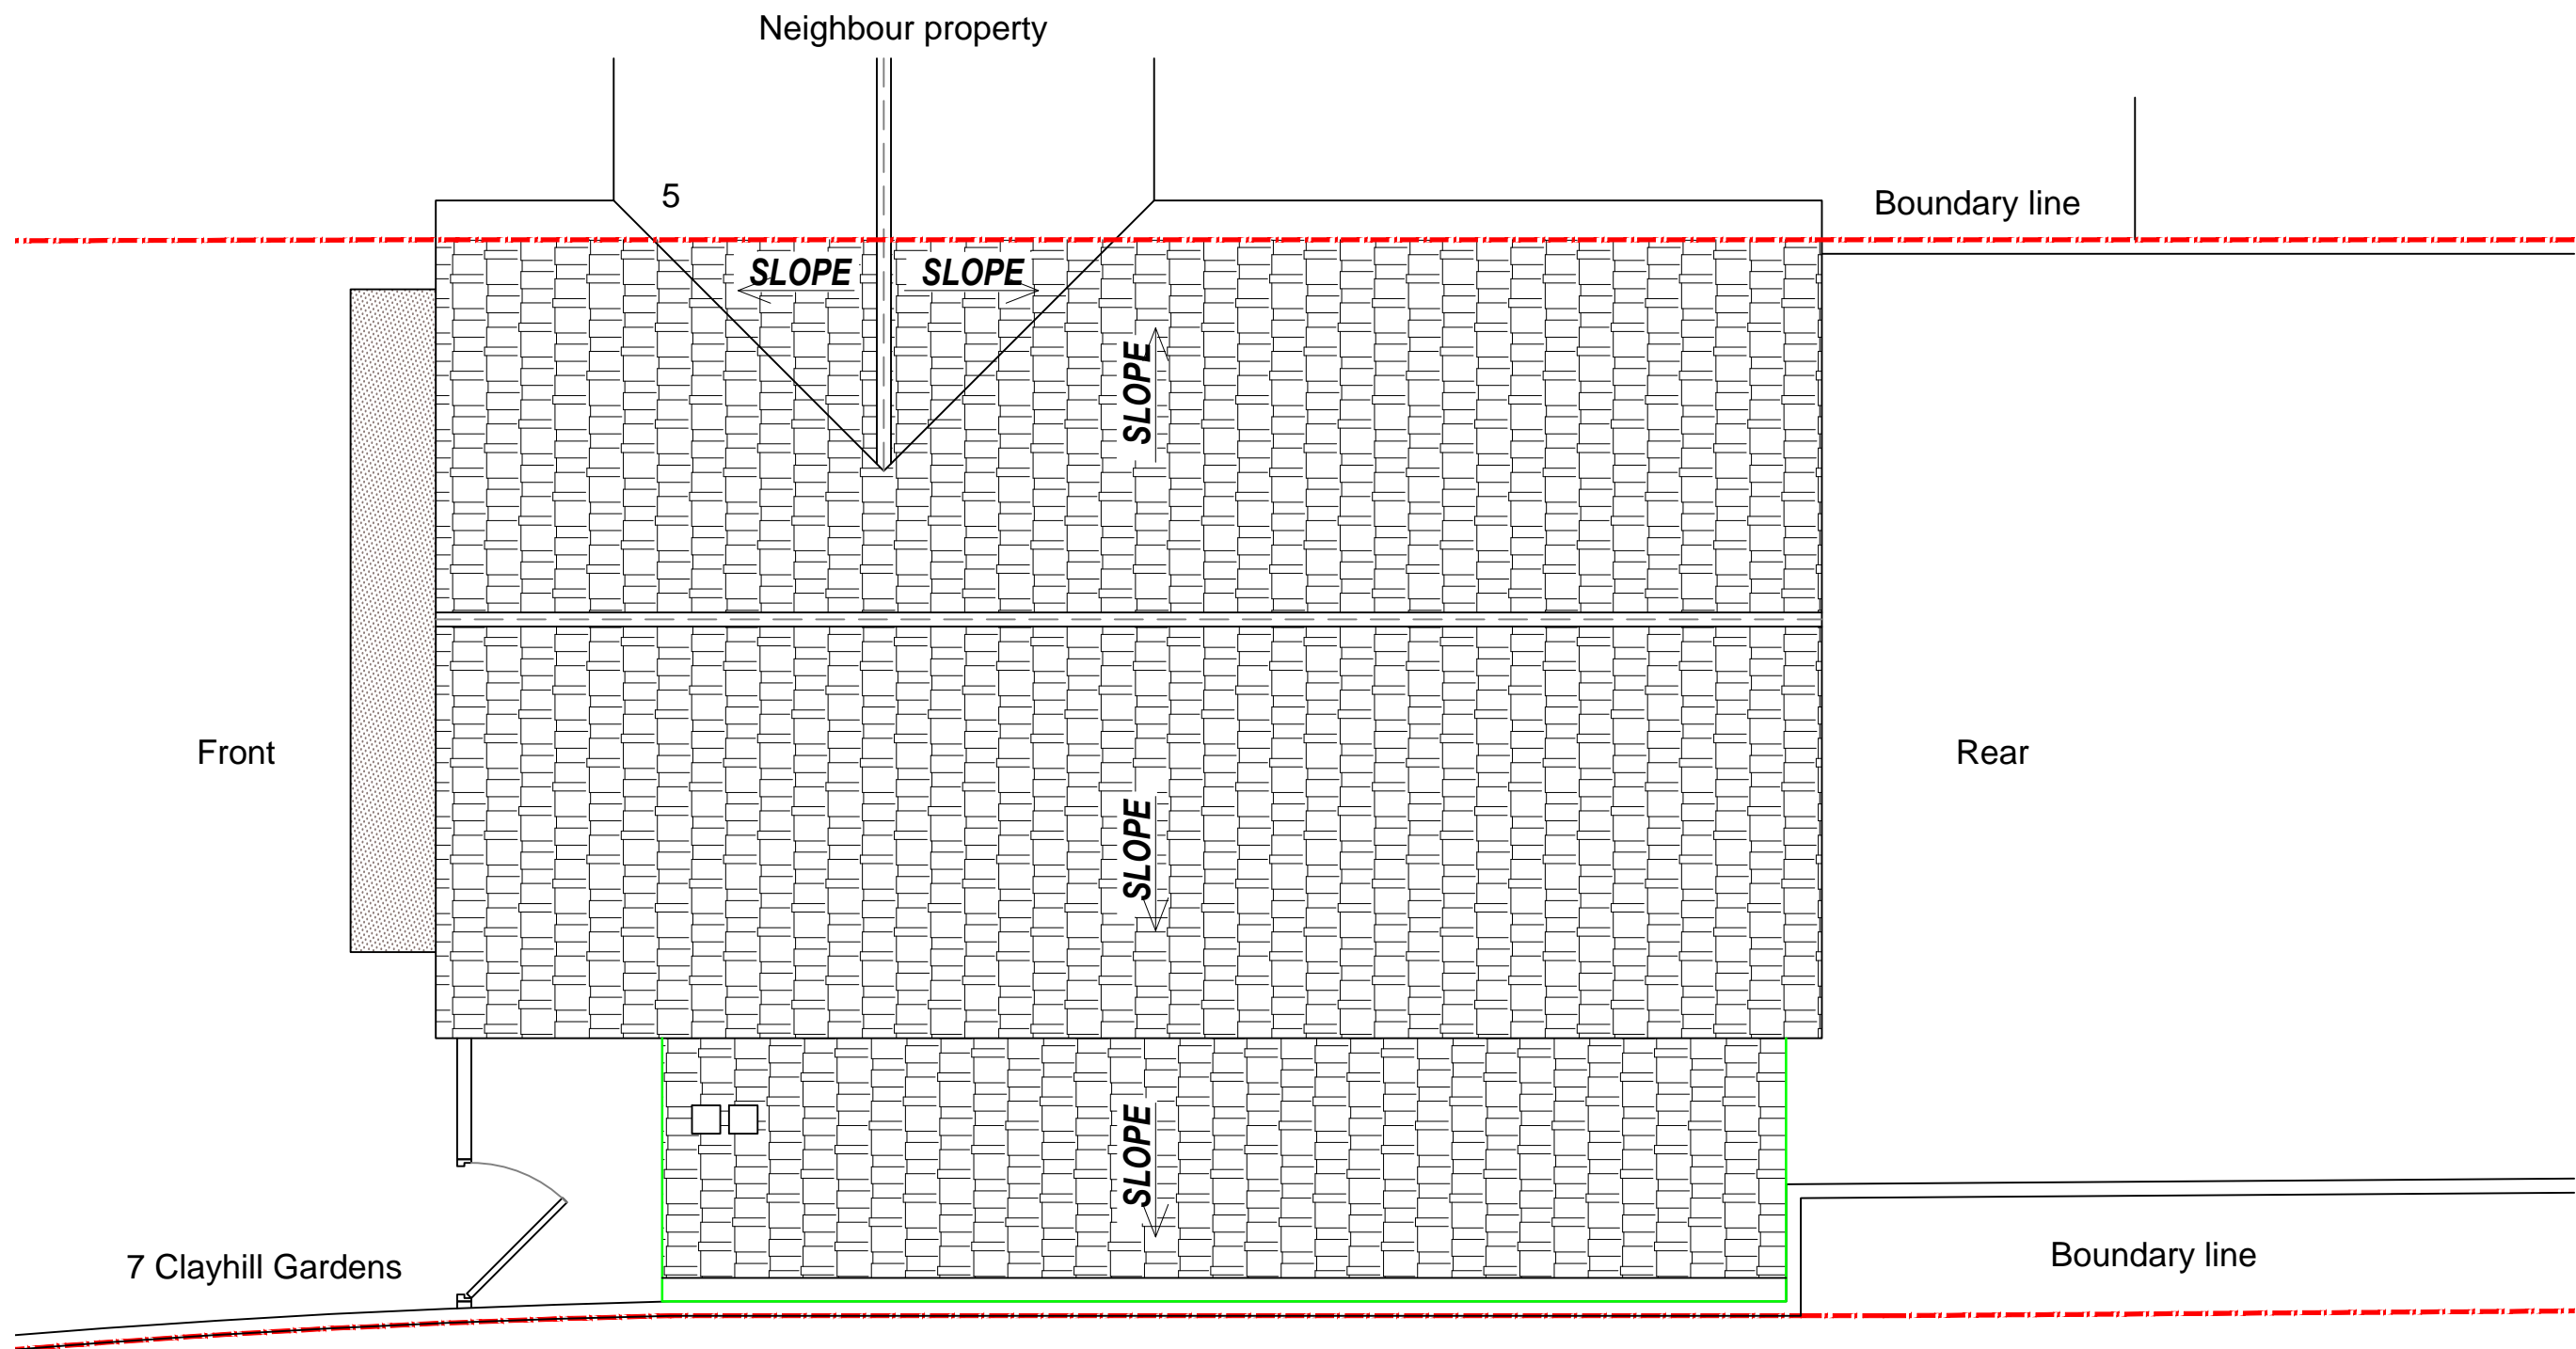

All proposed materials to match existing

All proposed materials to match existing

PROPOSED ROOF PLAN

Copyright all rights reserved.
The contents of this drawing can
not be copied without written
permission of the
DRAWNHOUSE LTD

DRAWNHOUSE LTD

Agent
E.mail: office@drawnhouse.co.uk
Mob: +44 7999 329377

Key:
- existing
- proposed

Project name:
7 Clayhill Gardens, Hoo,
Rochester, Kent, ME3 9FA

Title: PROPOSED ROOF PLAN

Project number: 8911

Drawn: AN

Revision:

Scale: A3 - 1:50

Drawing No: 04

Date: March 2024