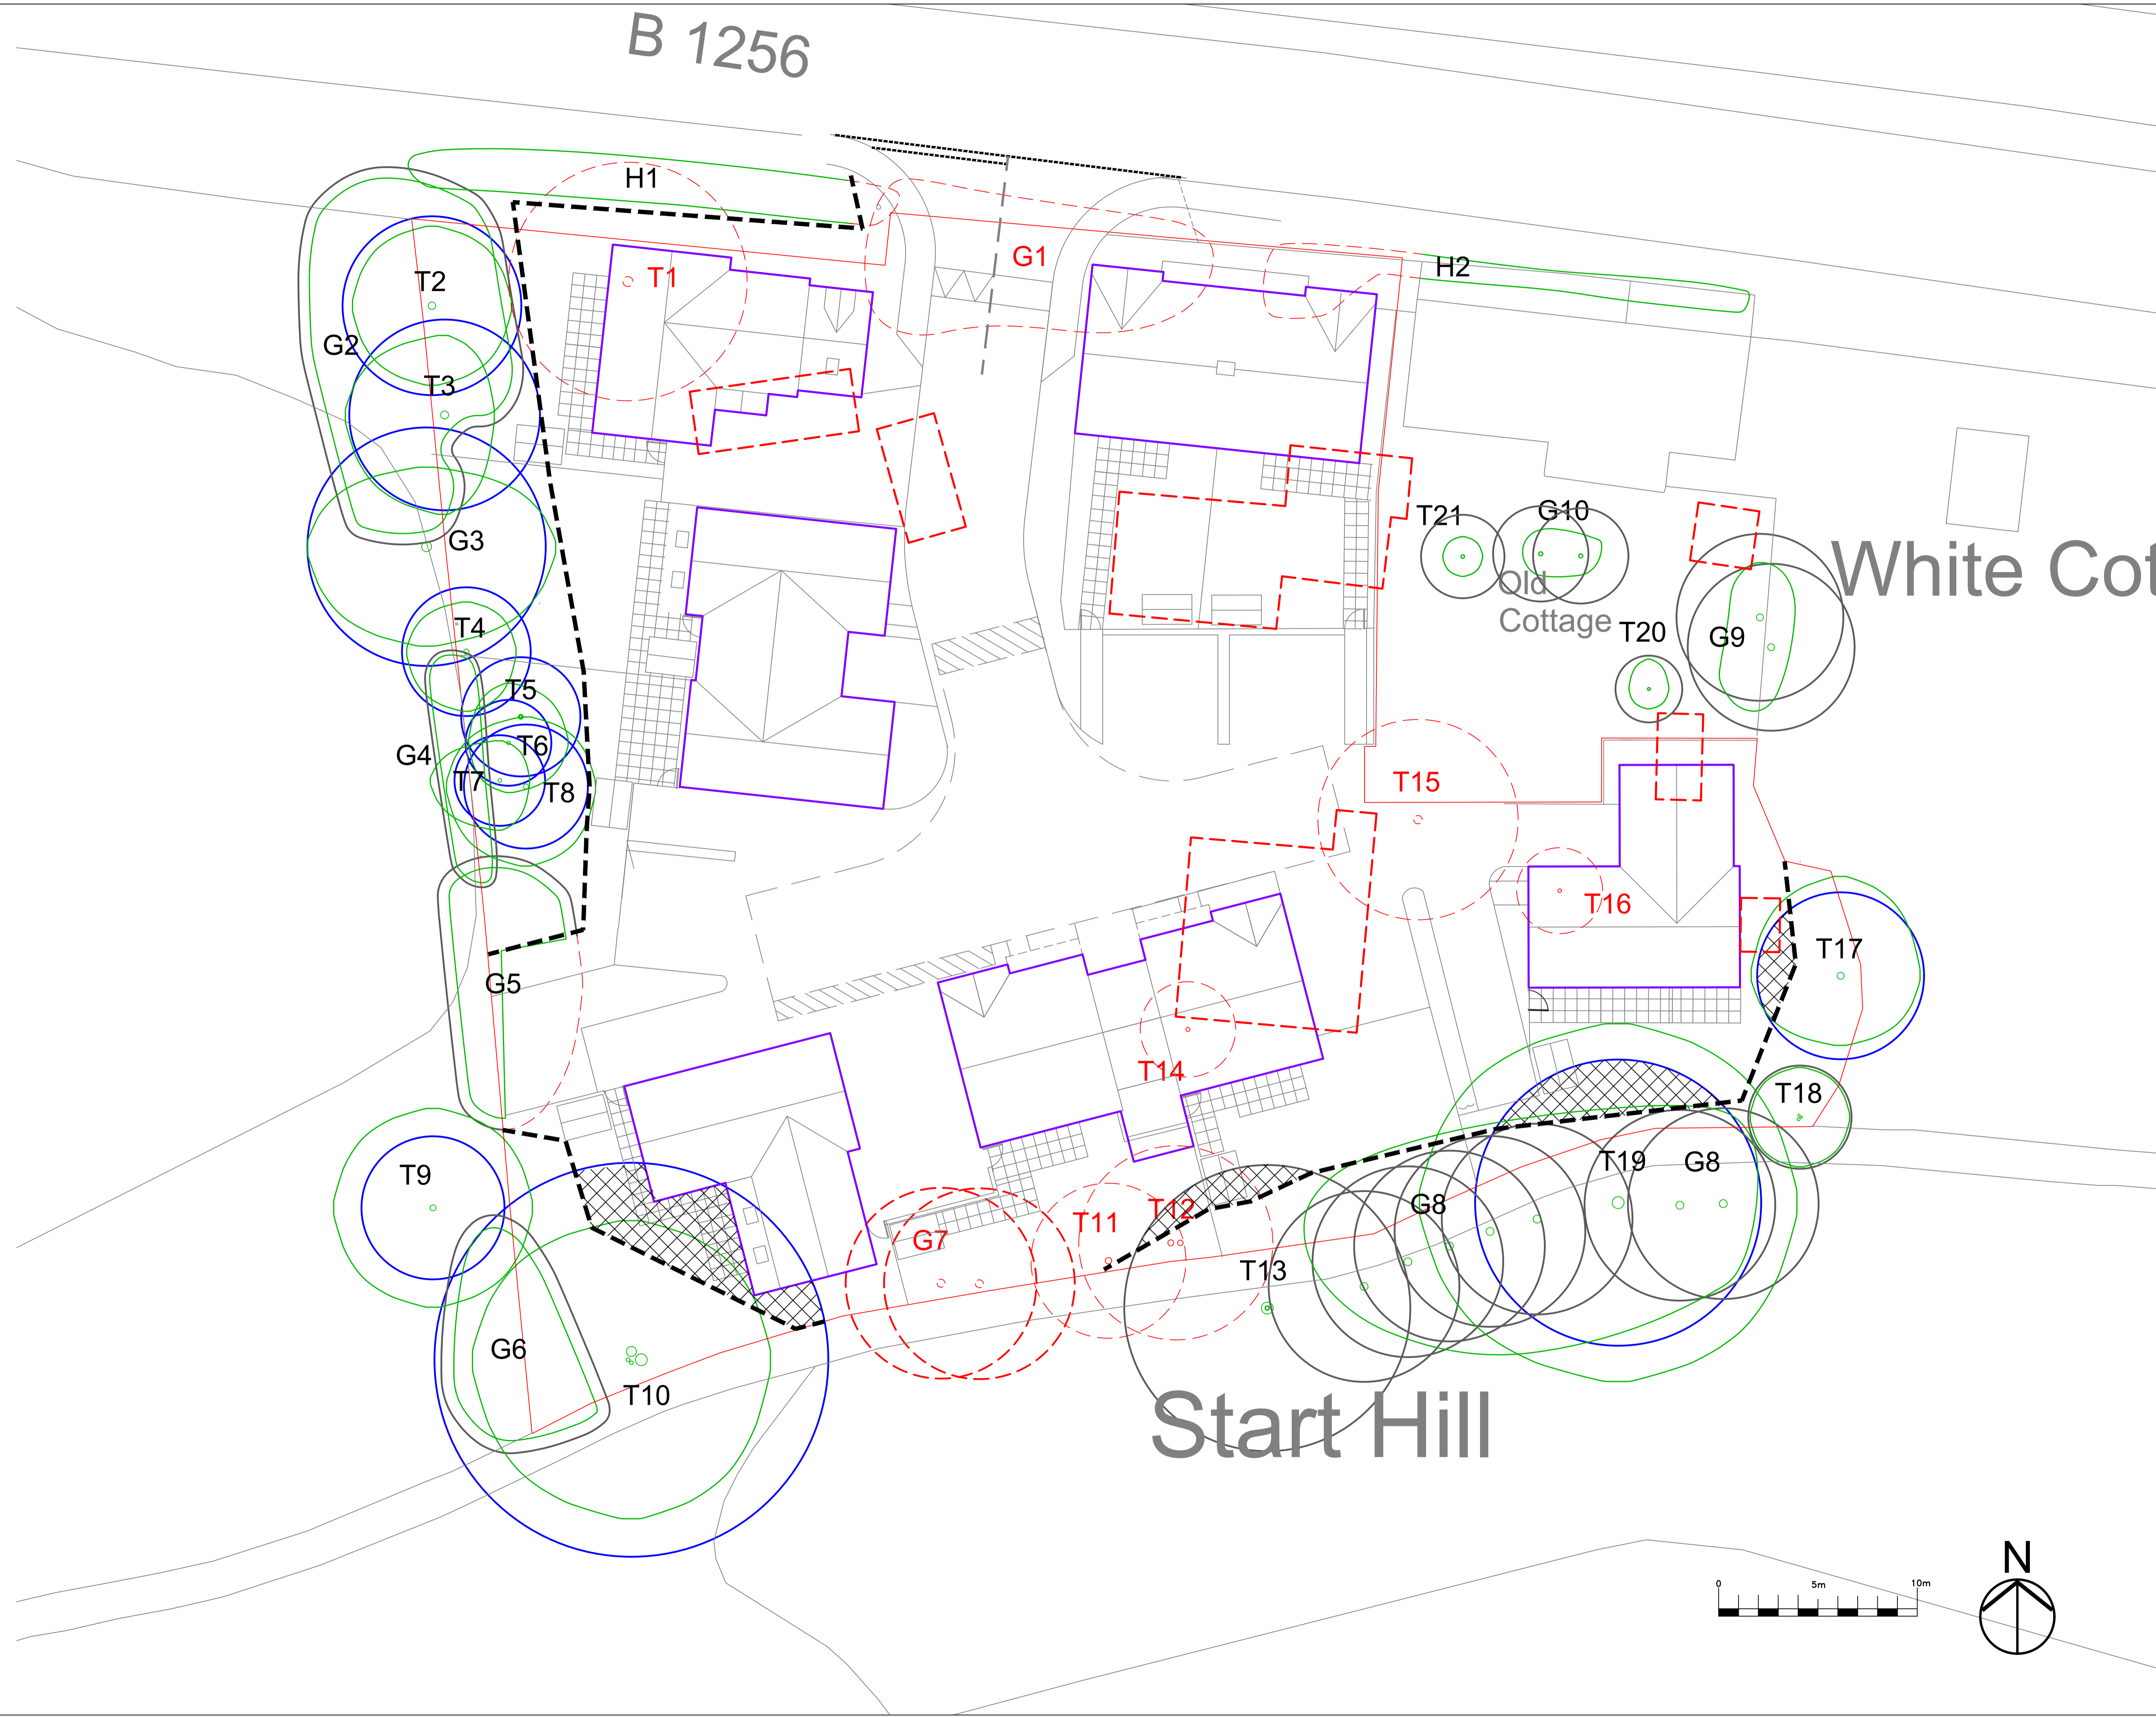

B 1256

White Cot

Start Hill

No dimensions are to be scaled from this drawing. All stated measurements are to be verified on site. Any discrepancies to be brought to the attention of Open Spaces.

	Crown spread tree/group
	A Category tree Root Protection Area
	B Category tree Root Protection Area
	C Category tree Root Protection Area
	Tree to be removed
	Tree Protection barrier
	Ground Protection
	Existing Building to be demolished
	Proposed Buildings / Hard surfaces

Rev	Date	Description
A	05/06/2023	revised layout
B	26/02/2024	revised layout
C	29/02/2024	revised layout

Client

Project
Land at Old Cottage, Dunmow Road,
Start Hill, Bishops Stortford CM22 7TG

Drawing Title
Tree Protection Plan

Date:	22/09/2021	Drawn: JS
Scale:	1:150- on A1	Checked: KM
Dwg No:	OS 2055-20.1	Rev: C

Open Spaces
Landscape Architects
LANDSCAPE ARCHITECTURE - TREES - ECOLOGY
2 Monument Offices, Hall Farm, Maldon Road,
Woodham Mortimer, Essex CM9 6SN
Tel: 01277 356511 os@open-spaces.co.uk
www.open-spaces.co.uk