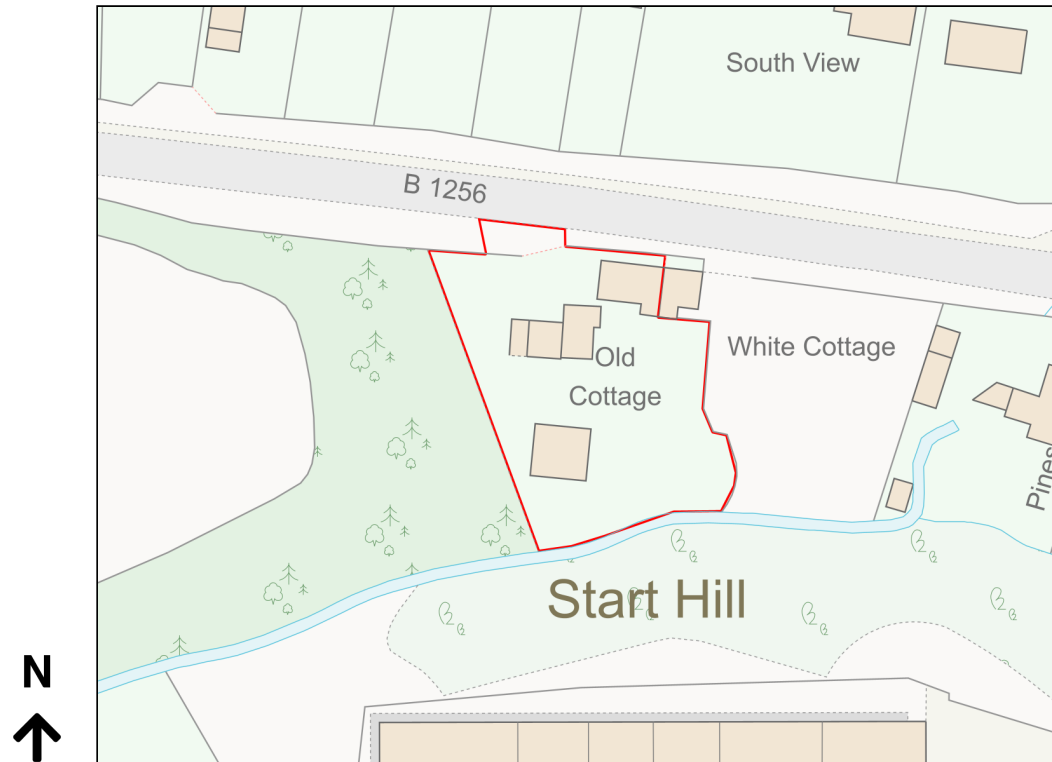

# Location Plan

Site Address: Old Cottage, Start Hill, Stane Street, Great Hallingbury, CM22 7TG

Date Produced: 28-Jul-2023

Scale: 1:1250 @A4

Planning Portal Reference: PP-12343896v1