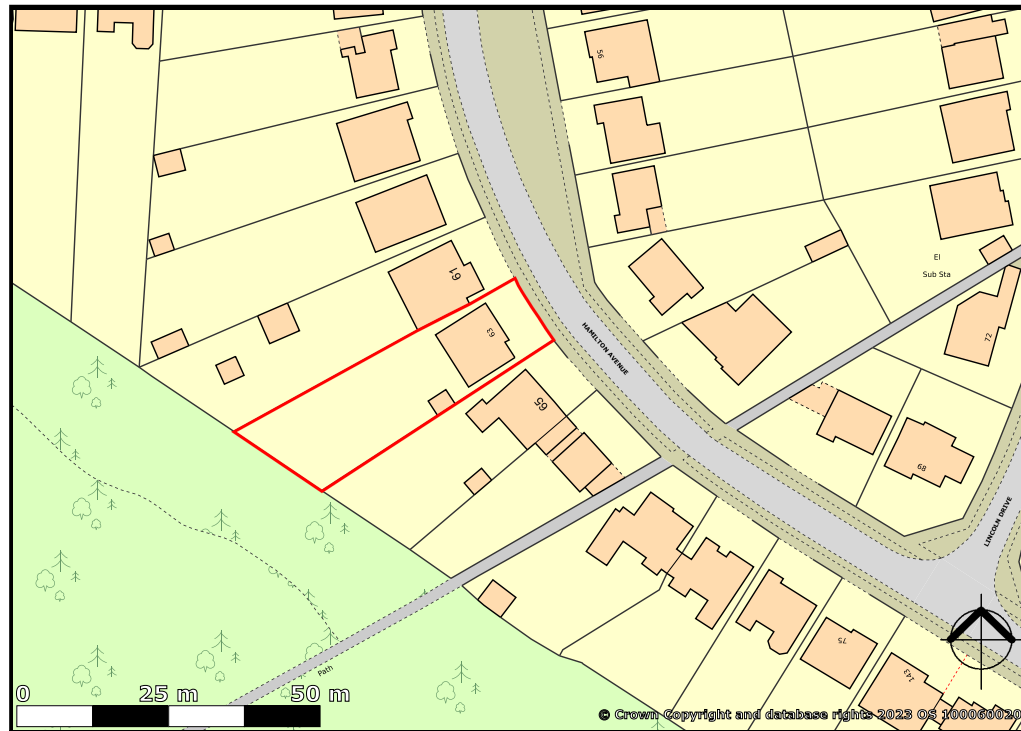

63 Hamilton Avenue, Woking, GU22 8RU

created on **edozo**

Plotted Scale - 1:1,250