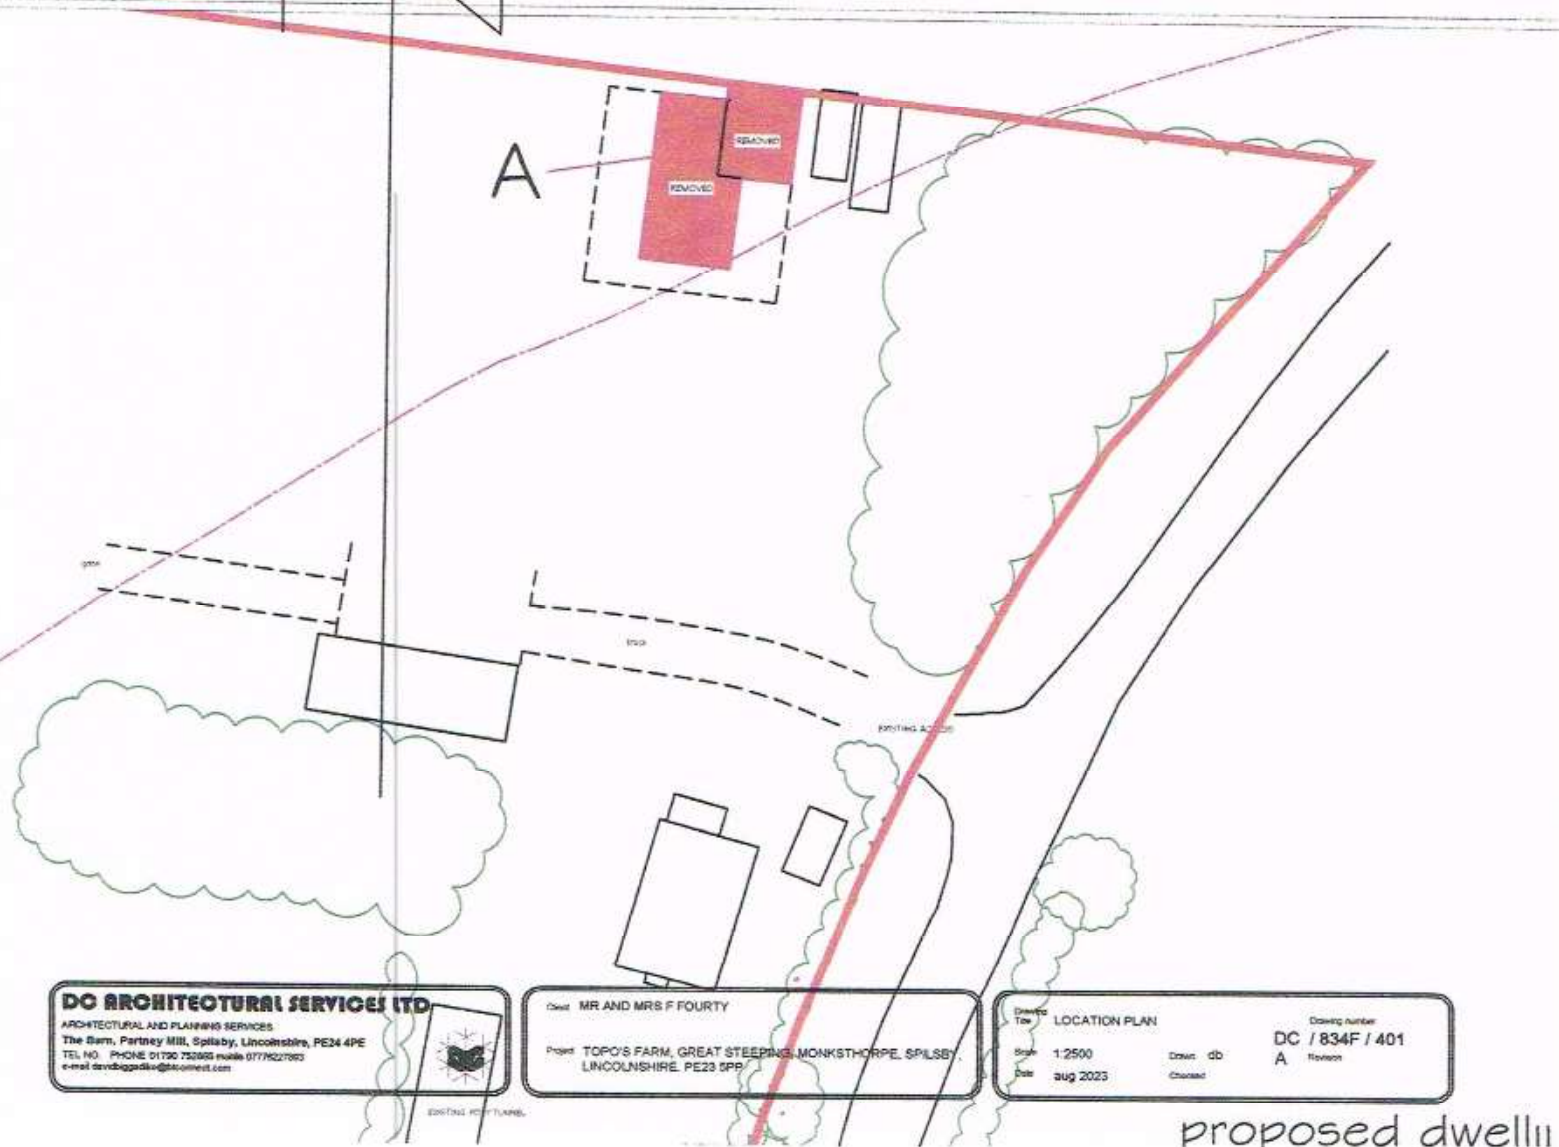

Ordnance Survey (c) Crown Copyright 2014. All rights reserved. Licence number 10002432

LOCATION PLAN

SCALE 1:2500

DO ARCHITECTURAL SERVICES LTD
 ARCHITECTURAL AND PLANNING SERVICES
 The Barn, Partney Mill, Spilsby, Lincolnshire, PE24 4PE
 TEL NO. PHONE 01750 752893 mobile 0779527982
 e-mail david@ggddk@aol.com

Client: MR AND MRS F FOURTY
 Project: TOPO'S FARM, GREAT STEEPING, MONKSTHORPE, SPILSBY,
 LINCOLNSHIRE, PE23 5PP

Drawing Title	LOCATION PLAN	Drawing number	DC / 834F / 401
Scale	1:2500	Drawn by	A
Date	aug 2023	Checked	

proposed dwelling