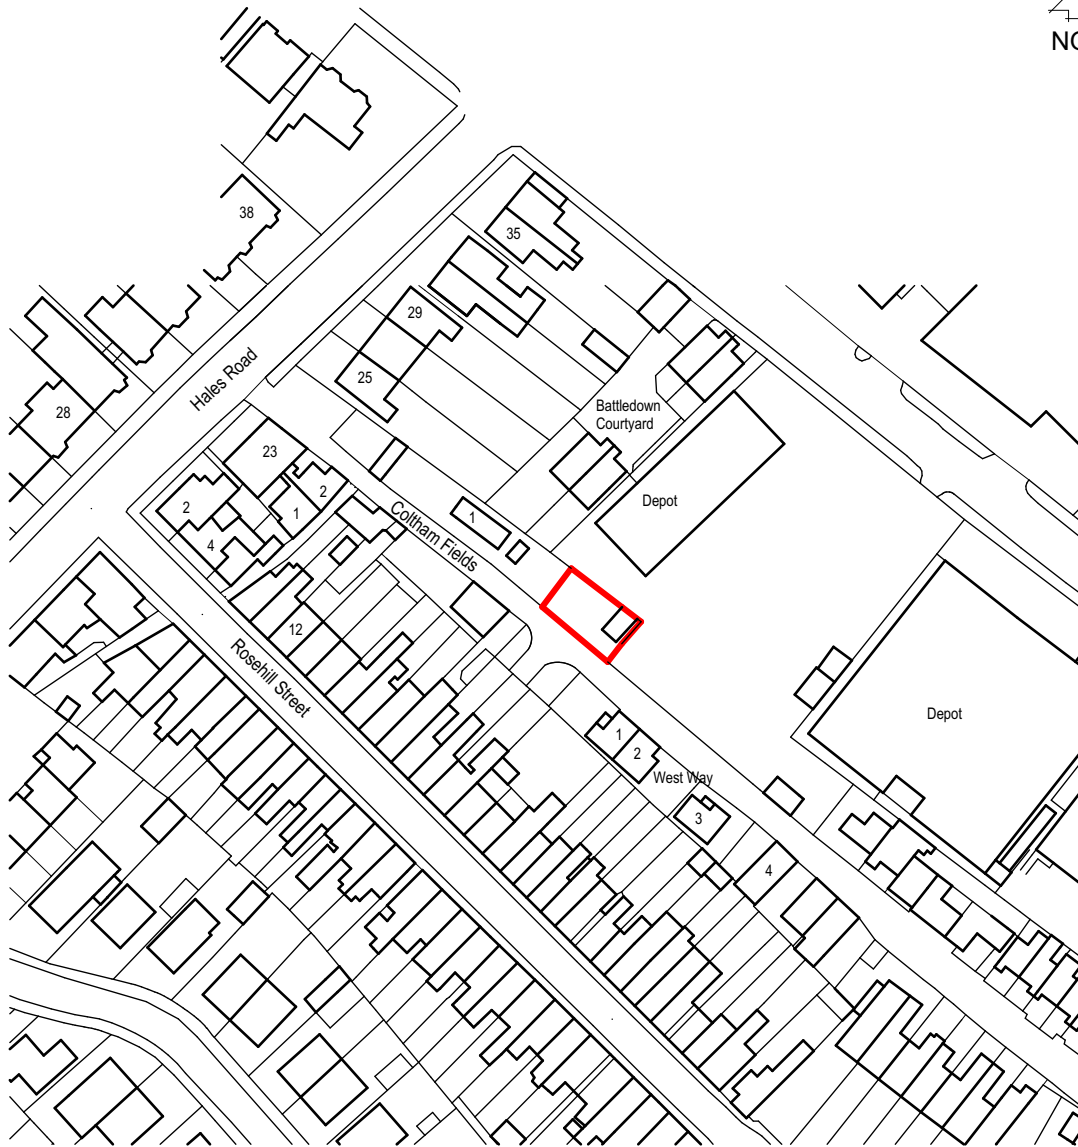

Scale bar 1:1250

coombes : everitt architects limited

105-107 Bath Road
Cheltenham
Gloucestershire
GL53 7LE

t: 01242 807727 f: 0845 5575833
e: info@ce-architects.co.uk
www.ce-architects.co.uk

Drawing title: Site Location Plan

Client: Sara Richardson

Drawn by: AH Checked: JE

Project No: 21.20.018

Project: Land at Coltham Fields,
Cheltenham

Scale: 1:1250 @ A4

Date: April 2022

Project / Drawing No: 21.20.018.PL1001