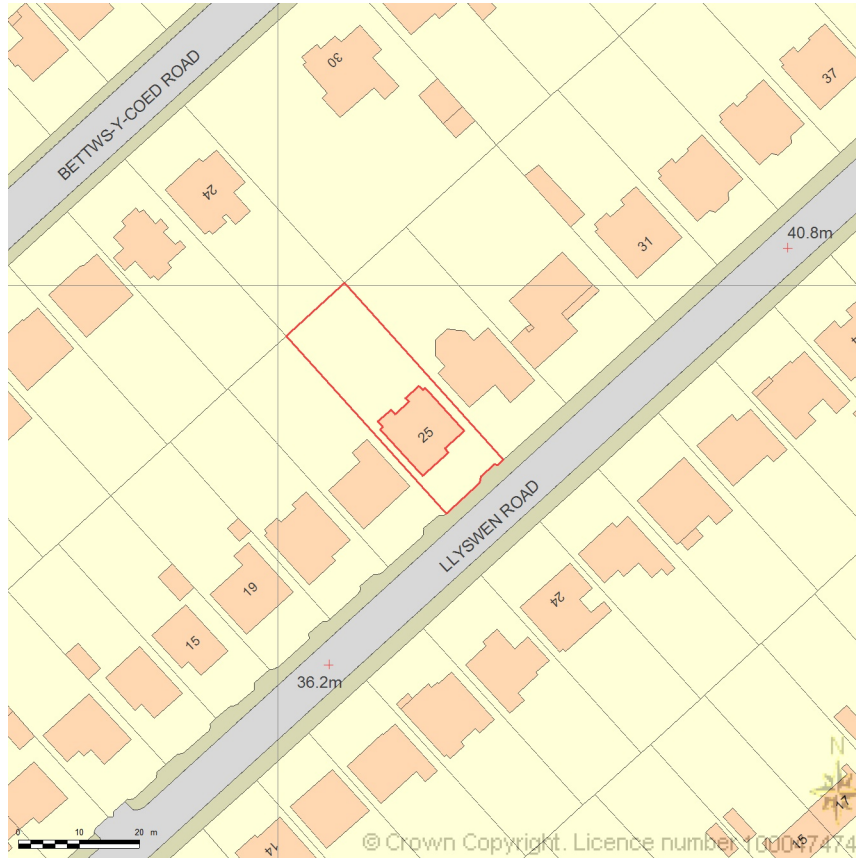

SITE LOCATION PLAN
AREA 2 HA
SCALE 1:1250 on A4
CENTRE COORDINATES: 318926, 181076

Supplied by Streetwise Maps Ltd
www.streetwise.net
Licence No: 100047474
04/03/2024 09:47