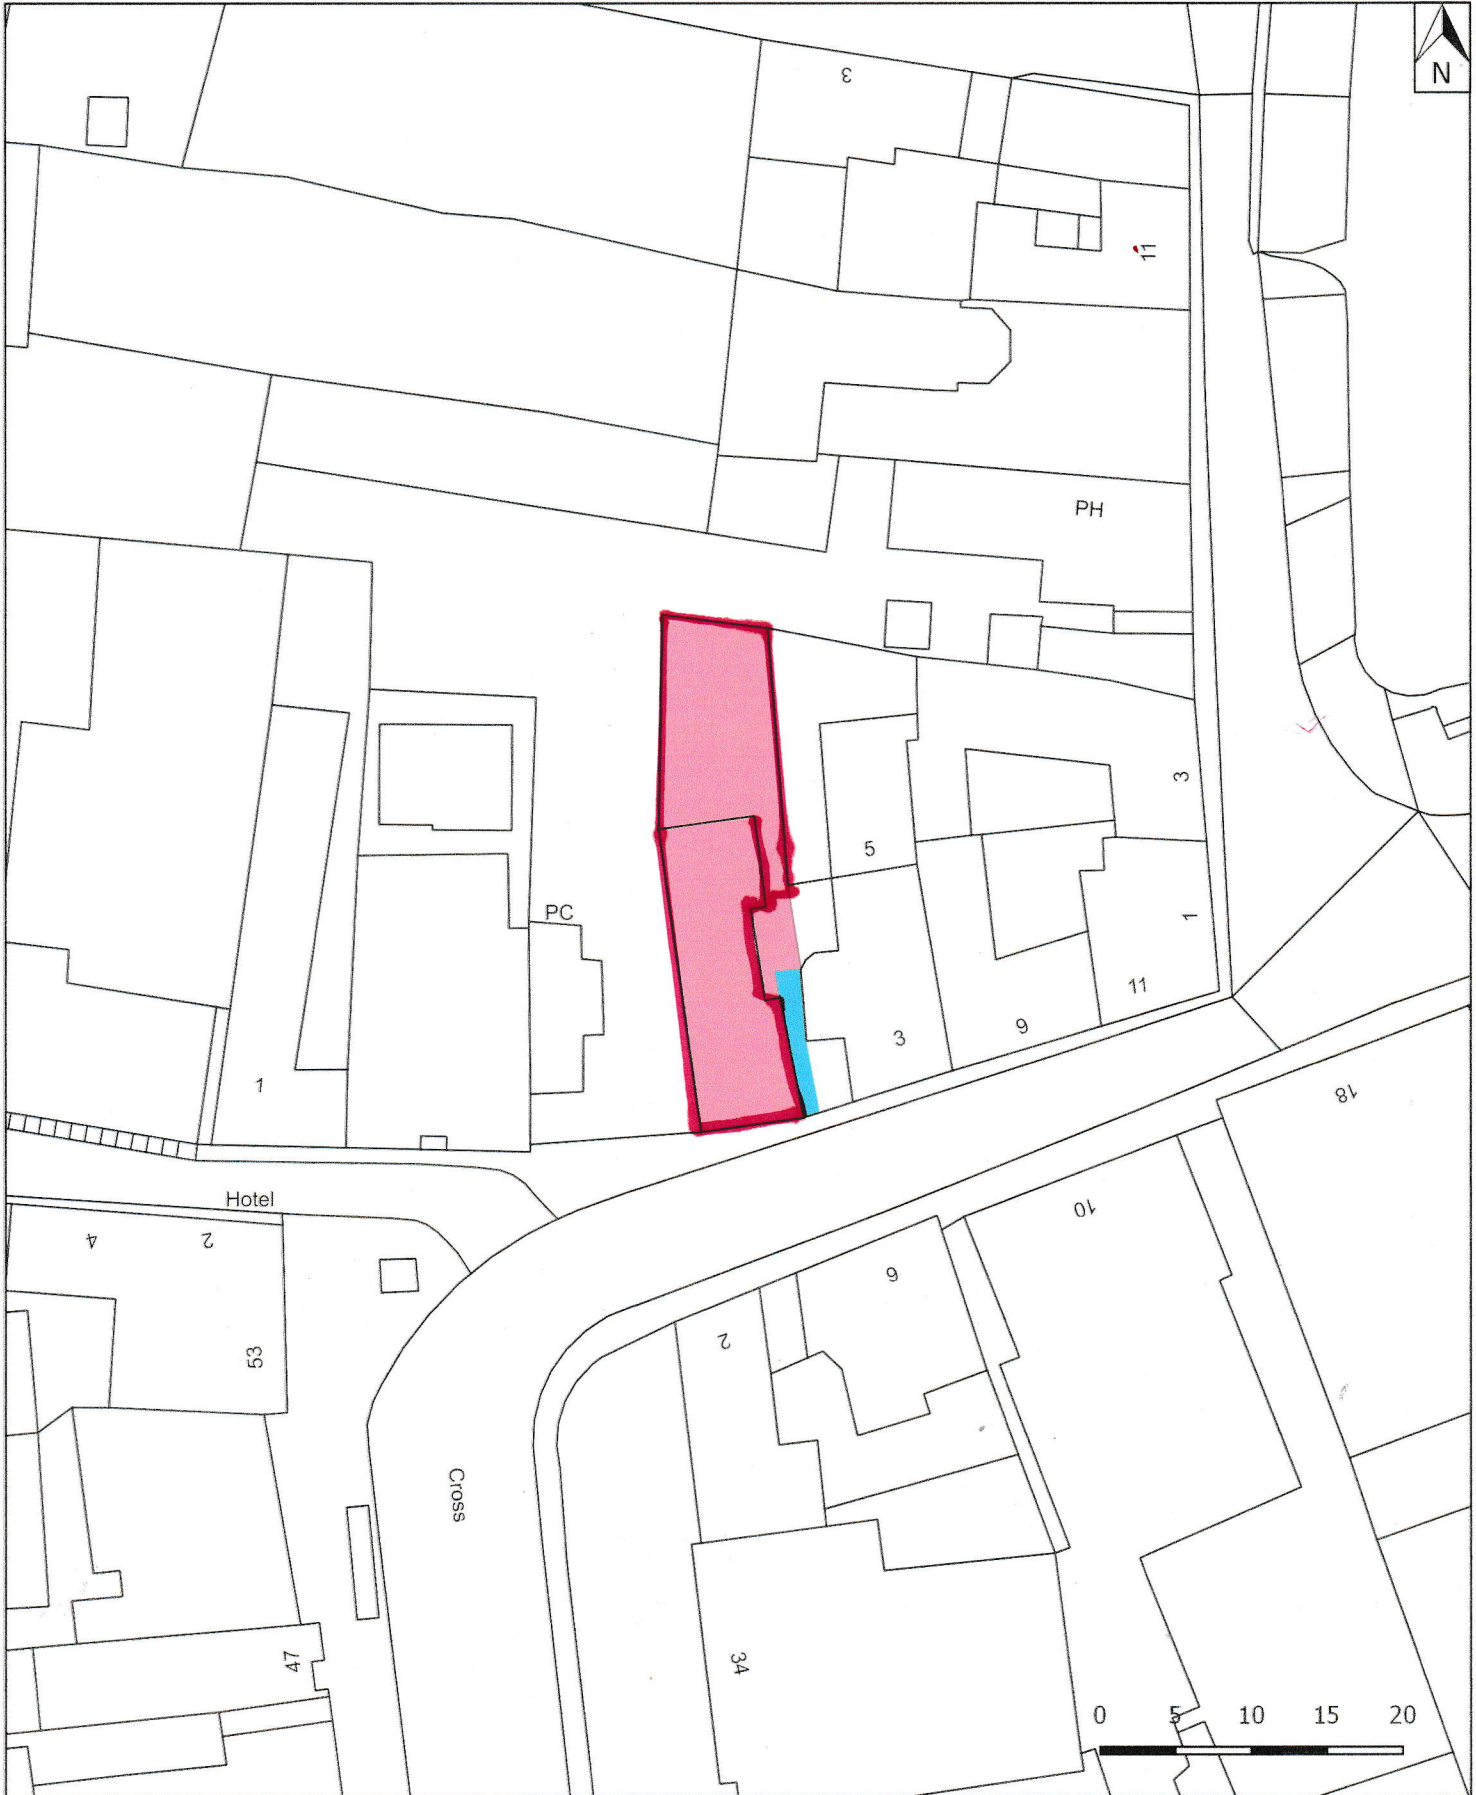

# 1 and 1A Carmelite Street, Banff, AB45 1AF

Property Searches  
Scotland

Tel. 0141 221 8884  
Email: [admin@propertysearchesscotland.co.uk](mailto:admin@propertysearchesscotland.co.uk)

Nominal Scale: 1:500 @ A4  
Map Center: 369054 864002  
Date Issued: 31/10/2022  
Our Ref: 23989912  
Drawn By : GG