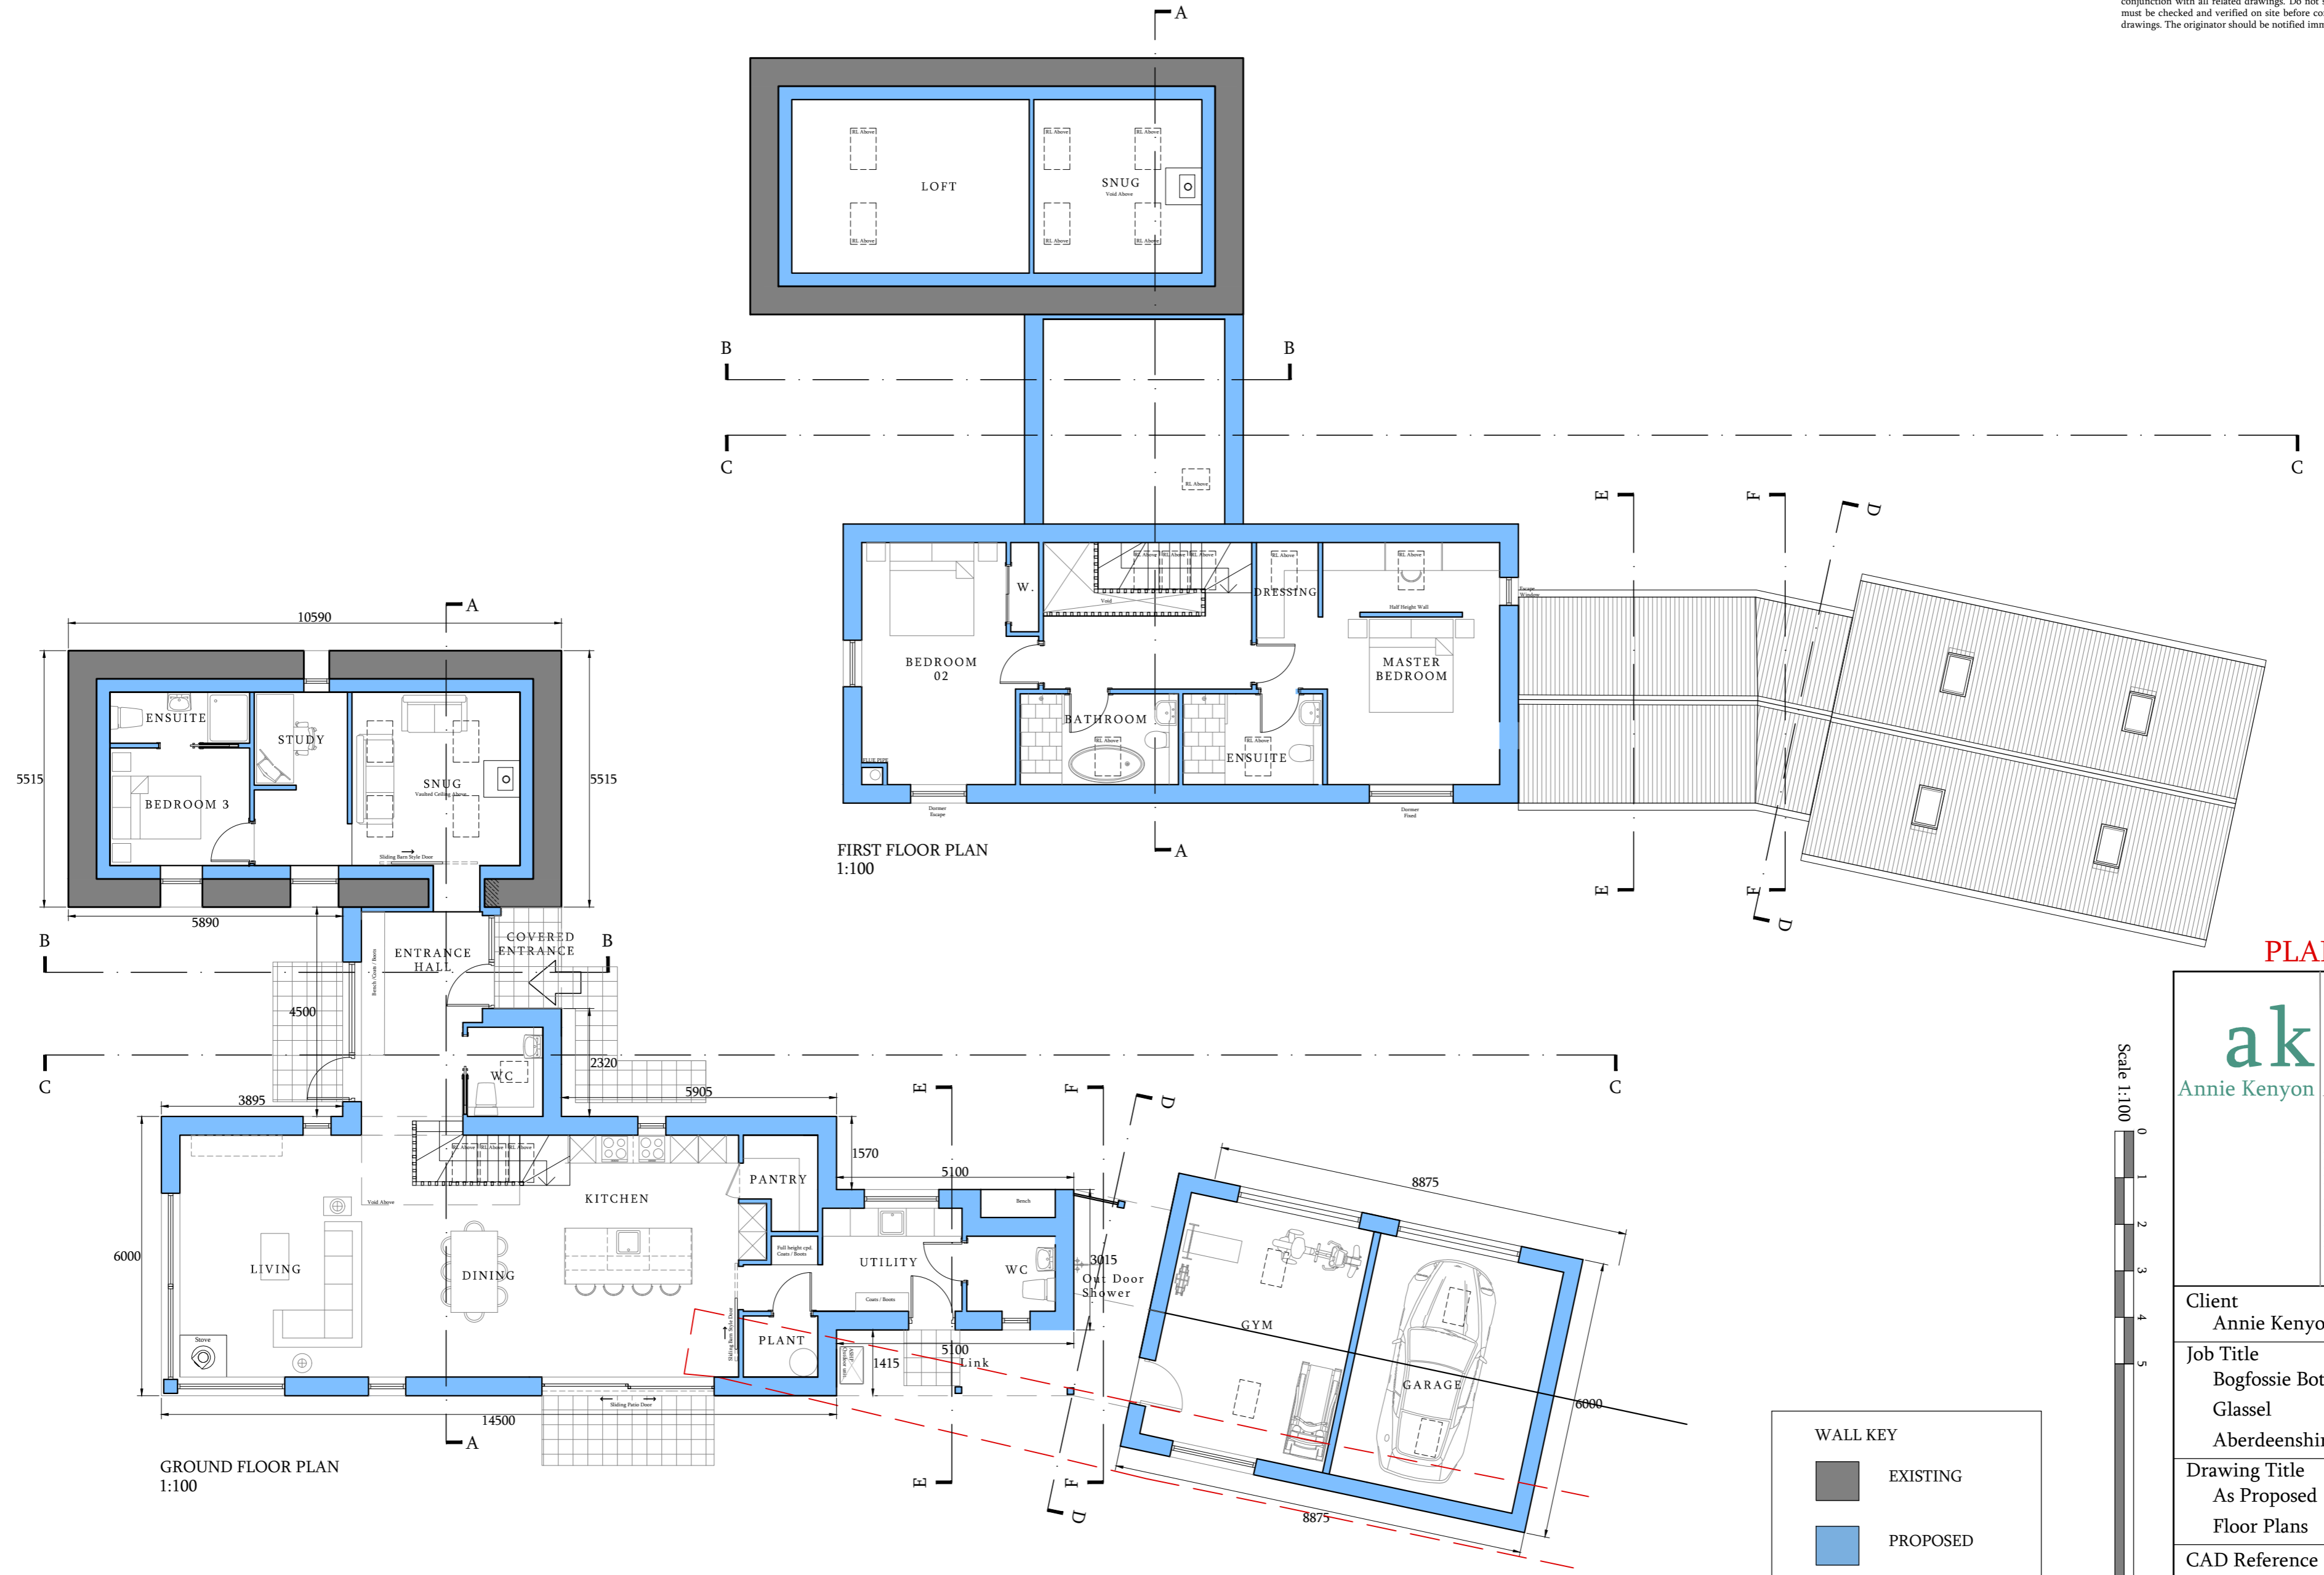

PLANNING

aka
Annie Kenyon Architects Ltd

North Gate Lodge
Haddo, Inverkeithny
Huntly, Aberdeenshire
AB54 7XB
tel: 01464 851 621
www.akenyonarchitects.com
info@akenyonarchitects.com

WALL KEY	
	EXISTING
	PROPOSED
	DOWN-TAKINGS

Client Annie Kenyon Developments Ltd			
Job Title Bogfossie Bothy Glassel Aberdeenshire			
Drawing Title As Proposed Floor Plans			
CAD Reference			
Scale at A2 1:100	Drawn NM	Chk AK	Date MAR 24
Job No. 905	Drawing No. PL-05	Revision No. (-)