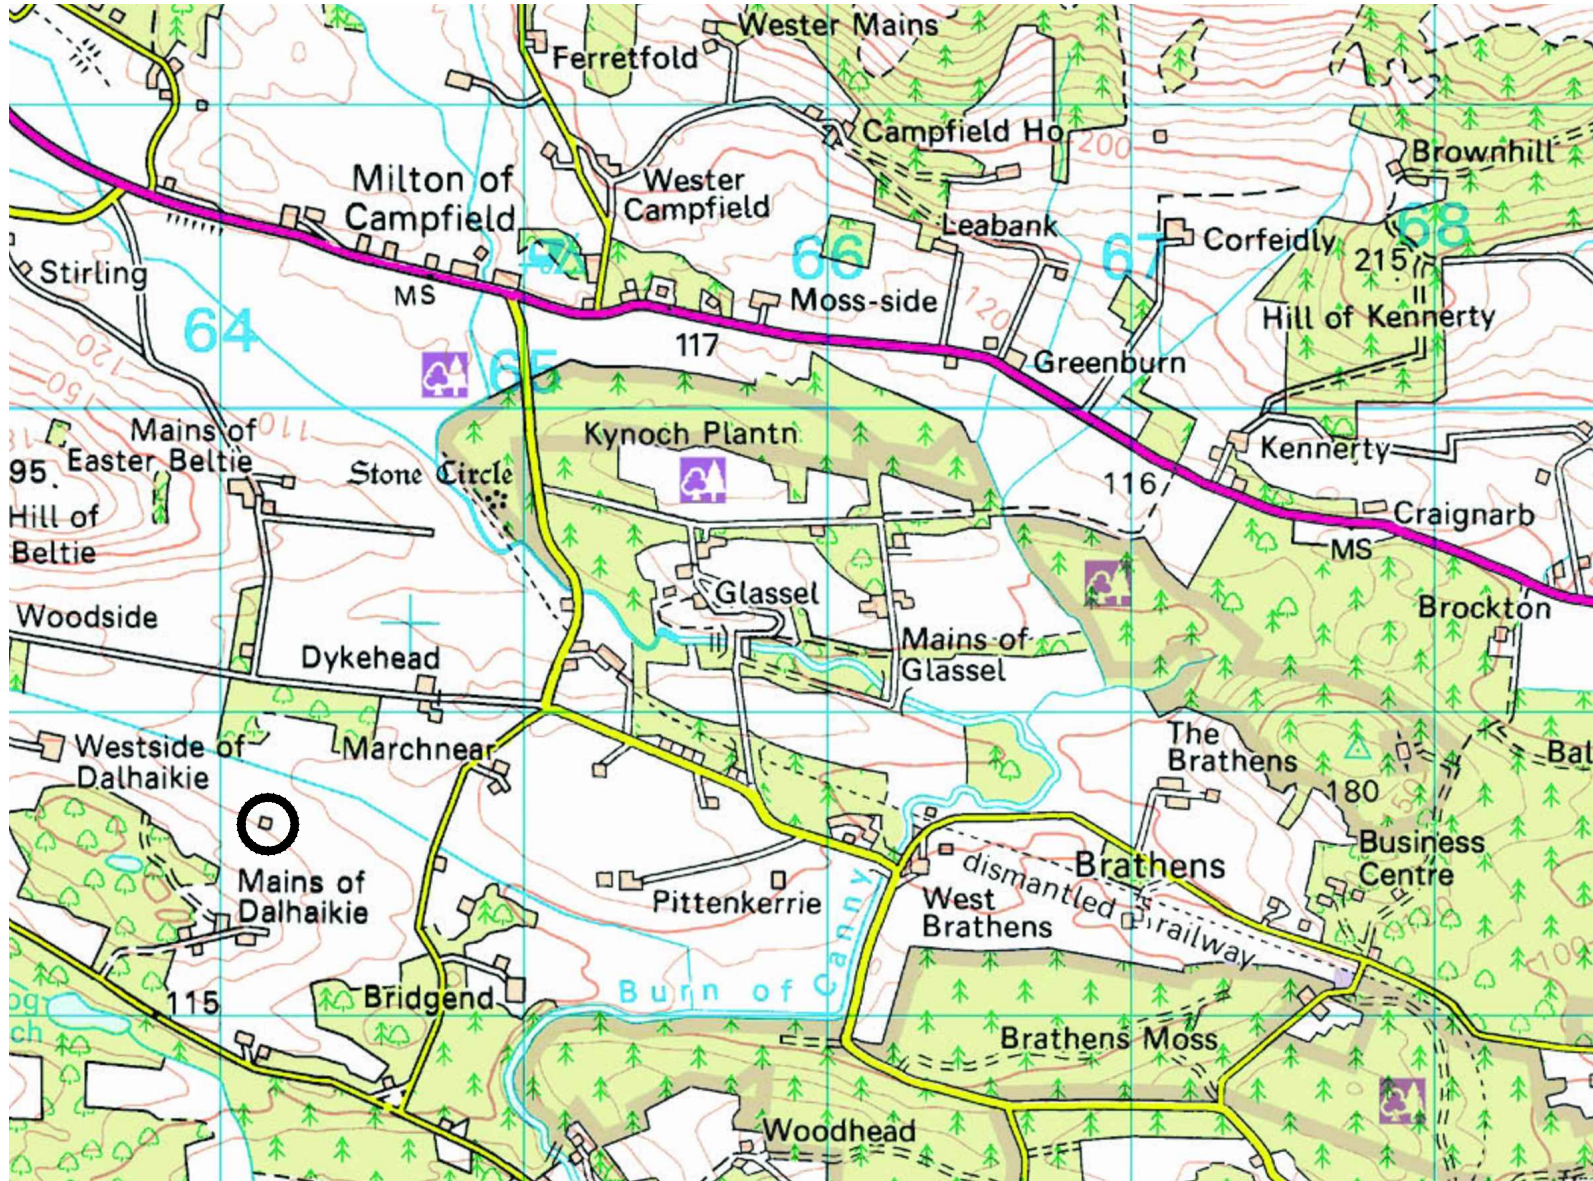

This drawing is copyright of Annie Kenyon Architects Ltd. This drawing is to be read in conjunction with all related drawings. Do not scale from this drawing. All dimensions must be checked and verified on site before commencing any work or producing shop drawings. The originator should be notified immediately of any discrepancy.

LOCATION PLAN
1:25000