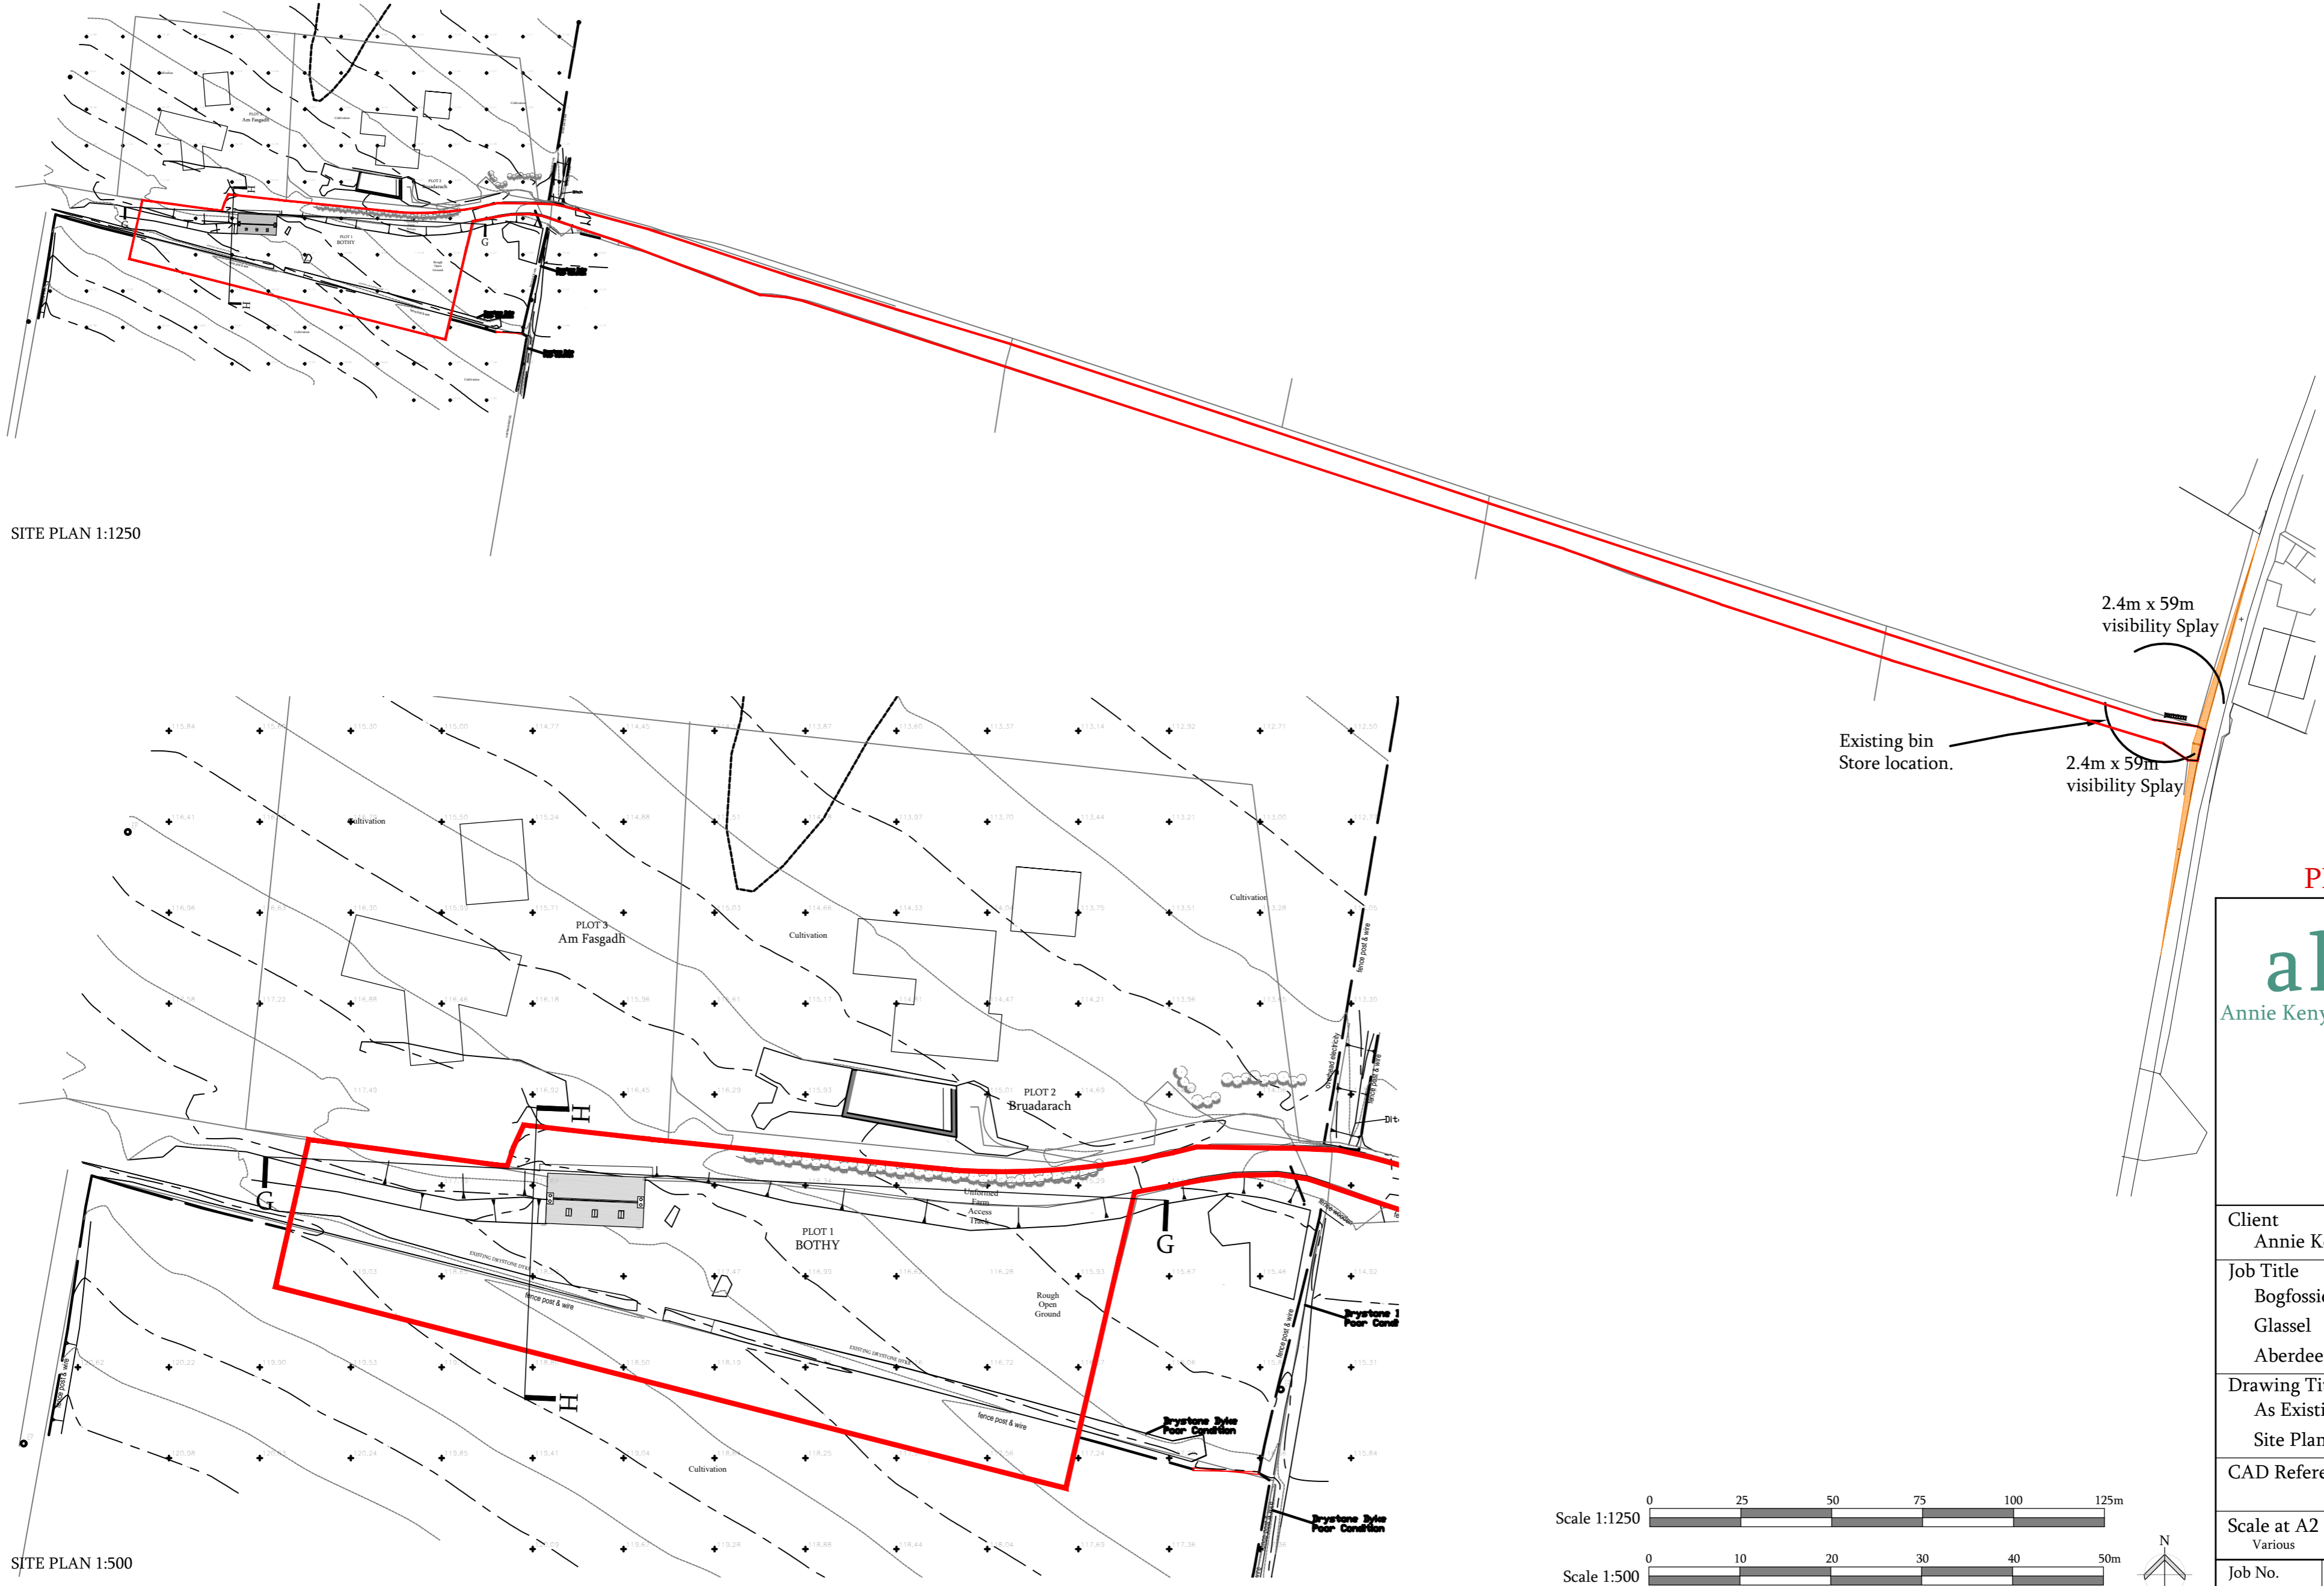

Site Boundary

SITE PLAN 1:1250

SITE PLAN 1:500

PLANNING

aka
Annie Kenyon Architects Ltd

North Gate Lodge
Haddo, Inverkeithny
Huntly, Aberdeenshire
AB54 7XB
tel: 01464 851 621
www.akenyonarchitects.com
info@akenyonarchitects.com

Client
Annie Kenyon Developments Ltd

Job Title
Bogfossie Bothy
Glassel
Aberdeenshire

Drawing Title
As Existing
Site Plan

CAD Reference

Scale at A2 Various	Drawn NM	Chk AK	Date MAR 24
------------------------	-------------	-----------	----------------

Job No. 905	Drawing No. PL-02	Revision No. (-)
----------------	----------------------	---------------------