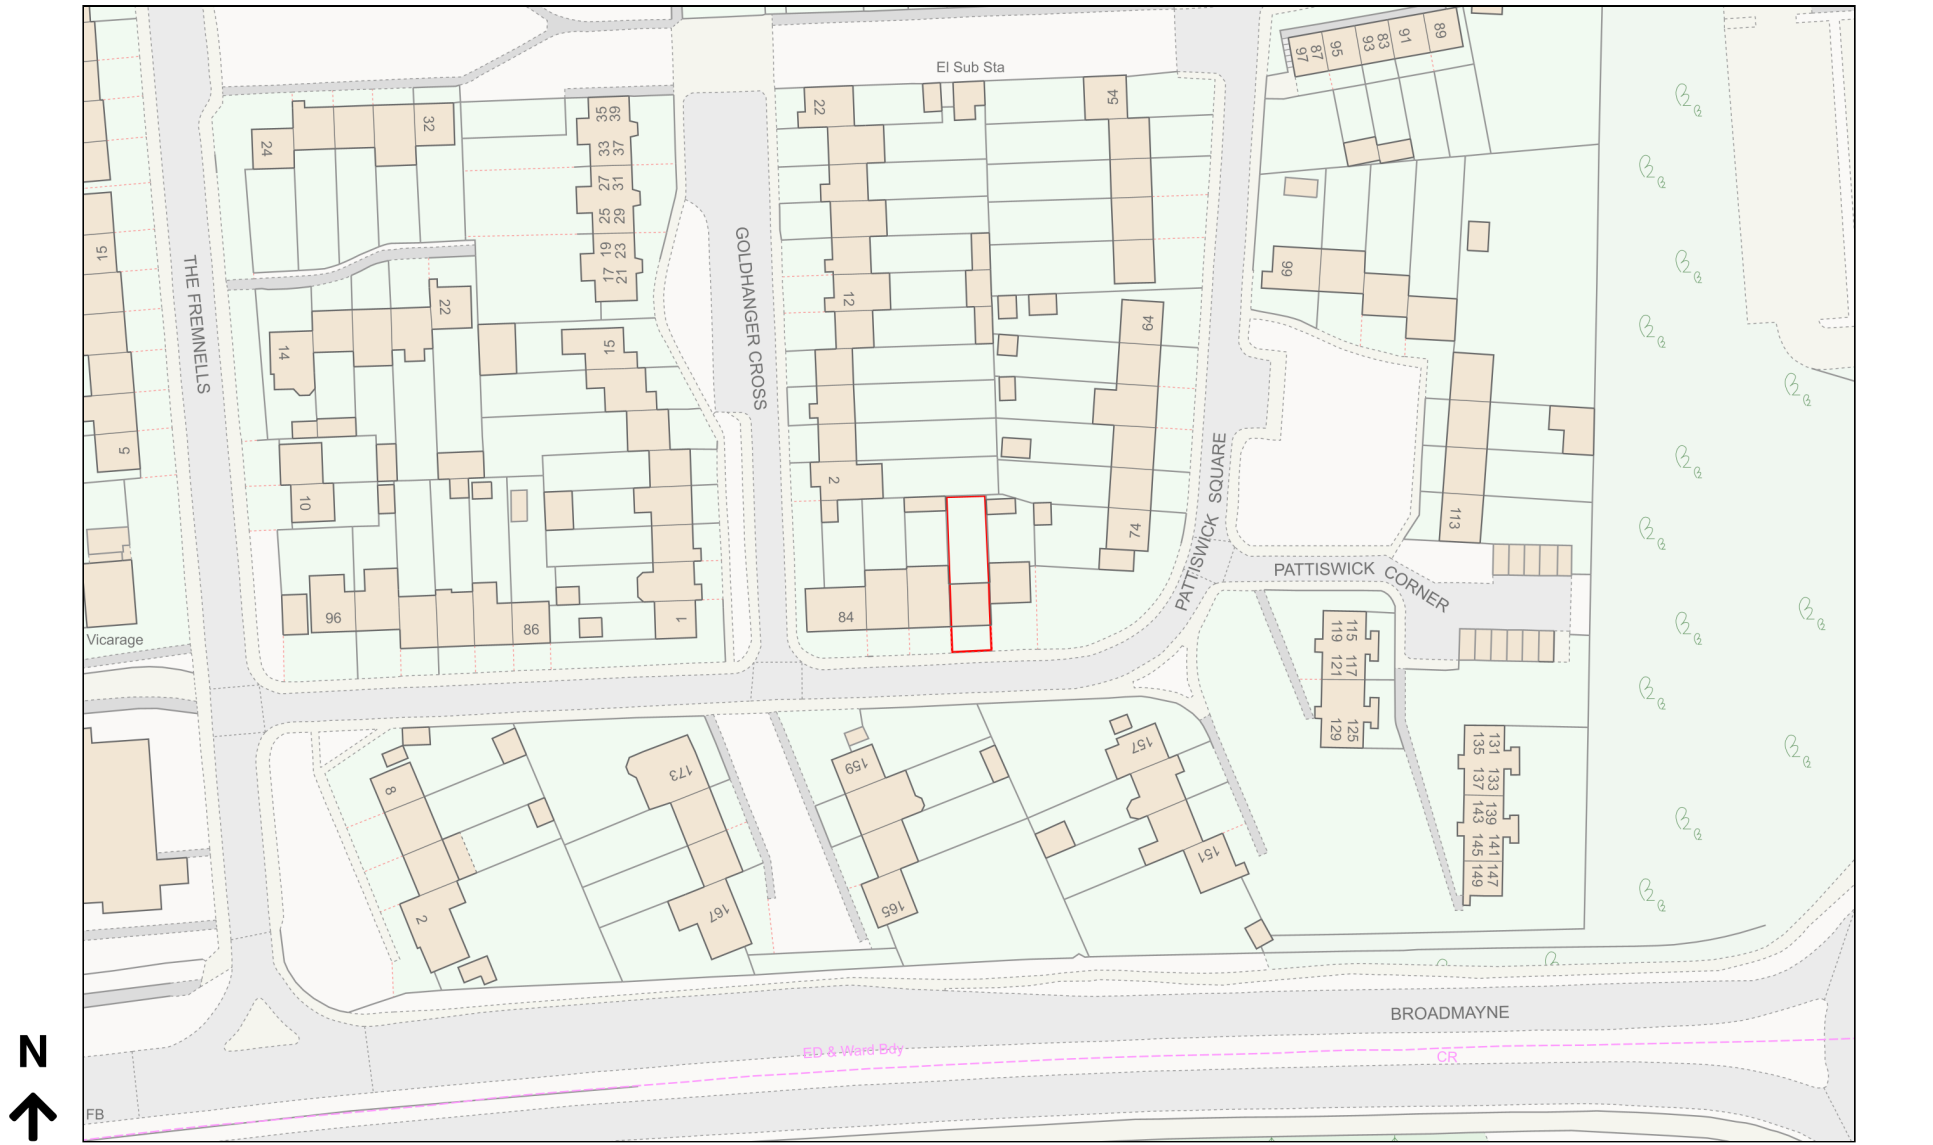

Location Plan

Site Address: 78, Pattiswick Square, Basildon, SS14 2RD

Date Produced: 04-Mar-2024

Scale: 1:1250 @A4

Planning Portal Reference: PP-12777175v1