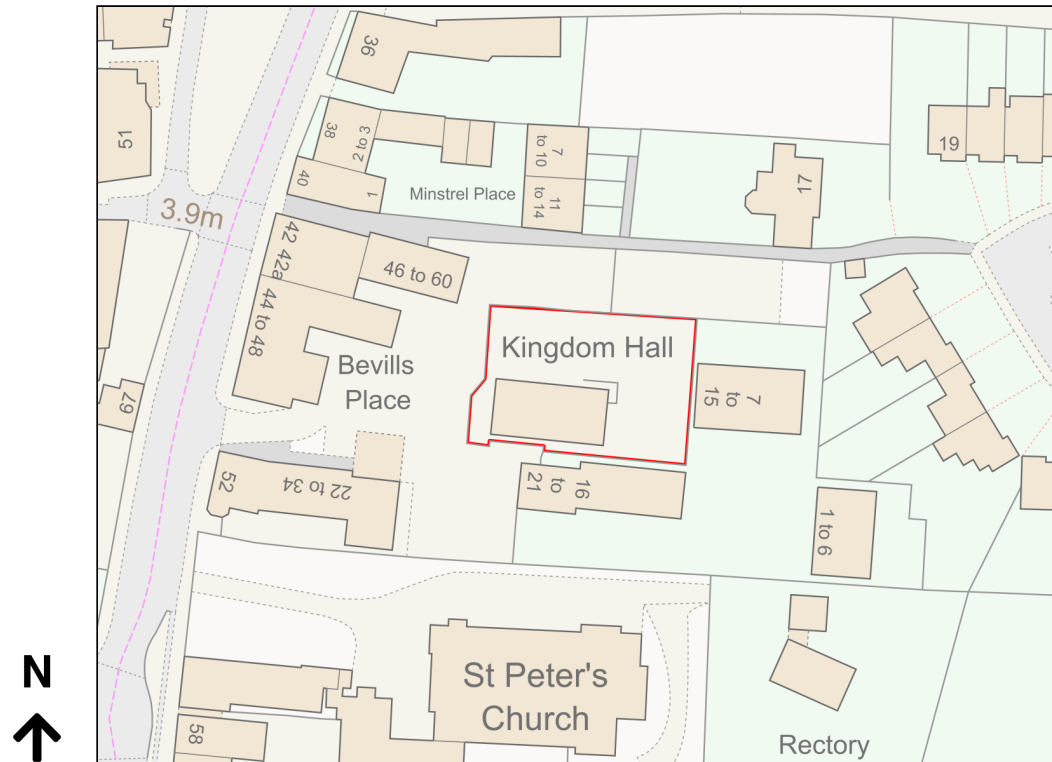

# Location Plan

Site Address: Kingdom Hall, Bevills Place, March, PE15 9JZ

Date Produced: 05-Mar-2024

Scale: 1:1250 @A4

Planning Portal Reference: PP-12702445v2