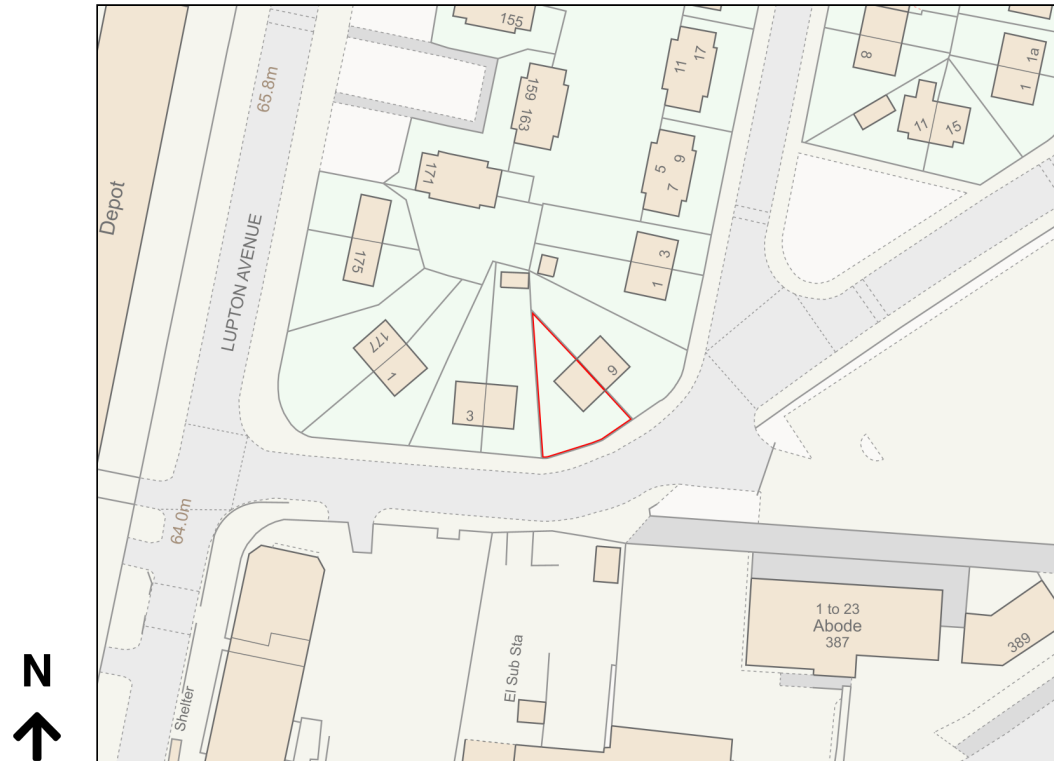

# Location Plan

Site Address: 7, Torre Lane, Harehills, Leeds, LS9 6JW

Date Produced: 21-Feb-2024

Scale: 1:1250 @A4

Planning Portal Reference: PP-12825762v1