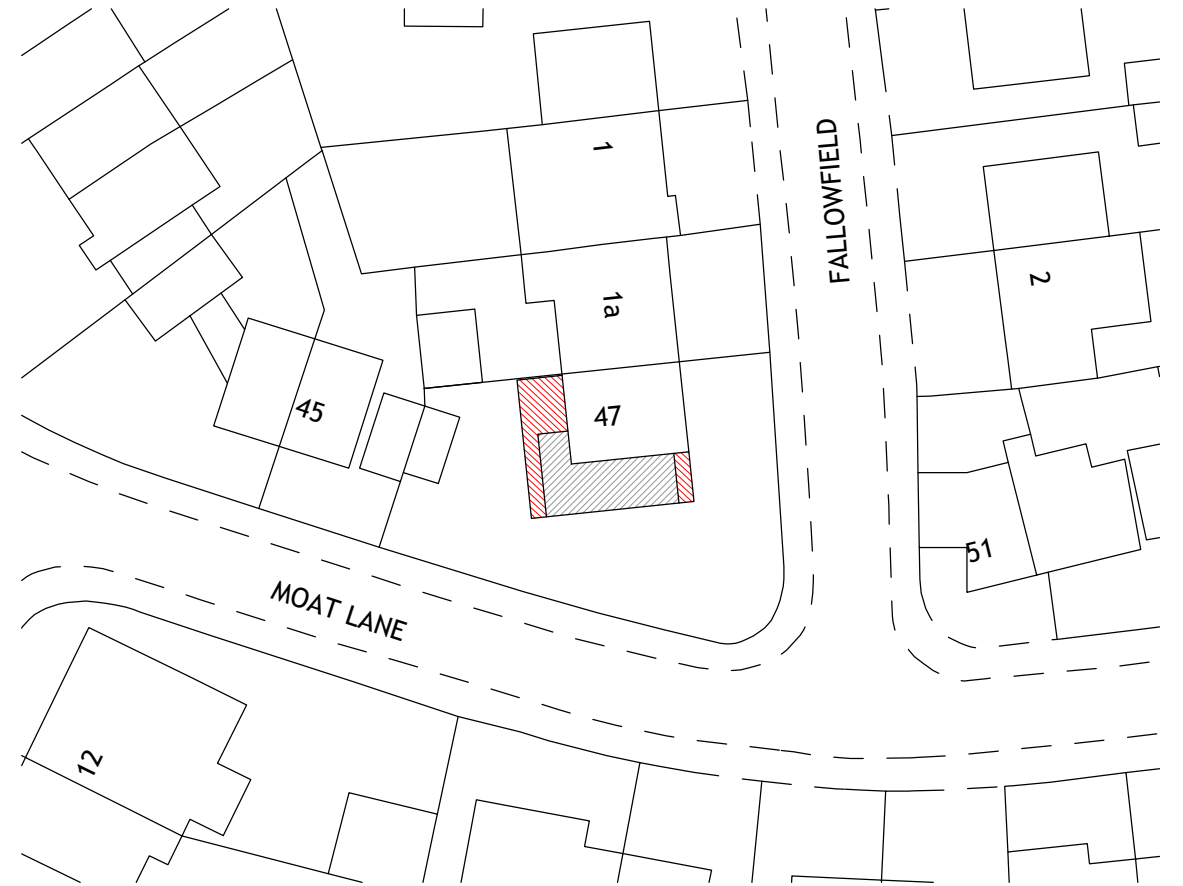

location plan
scale 1:1250

block plan
scale 1:500

SCALE 1:1250

SCALE 1:500

plan & build

PH: 07816611144

shamshadali@hotmail.co.uk

ADDRESS: 47 MOAT LANE, LUTON, LU3 1UU

TITLE: LOCATION AND BLOCK PLAN

PROJECT: TWO STOREY SIDE AND REAR EXTENSION

DATE 24/01/2024 DWG NO. 05/05

DRAWN BY SCALE

A3