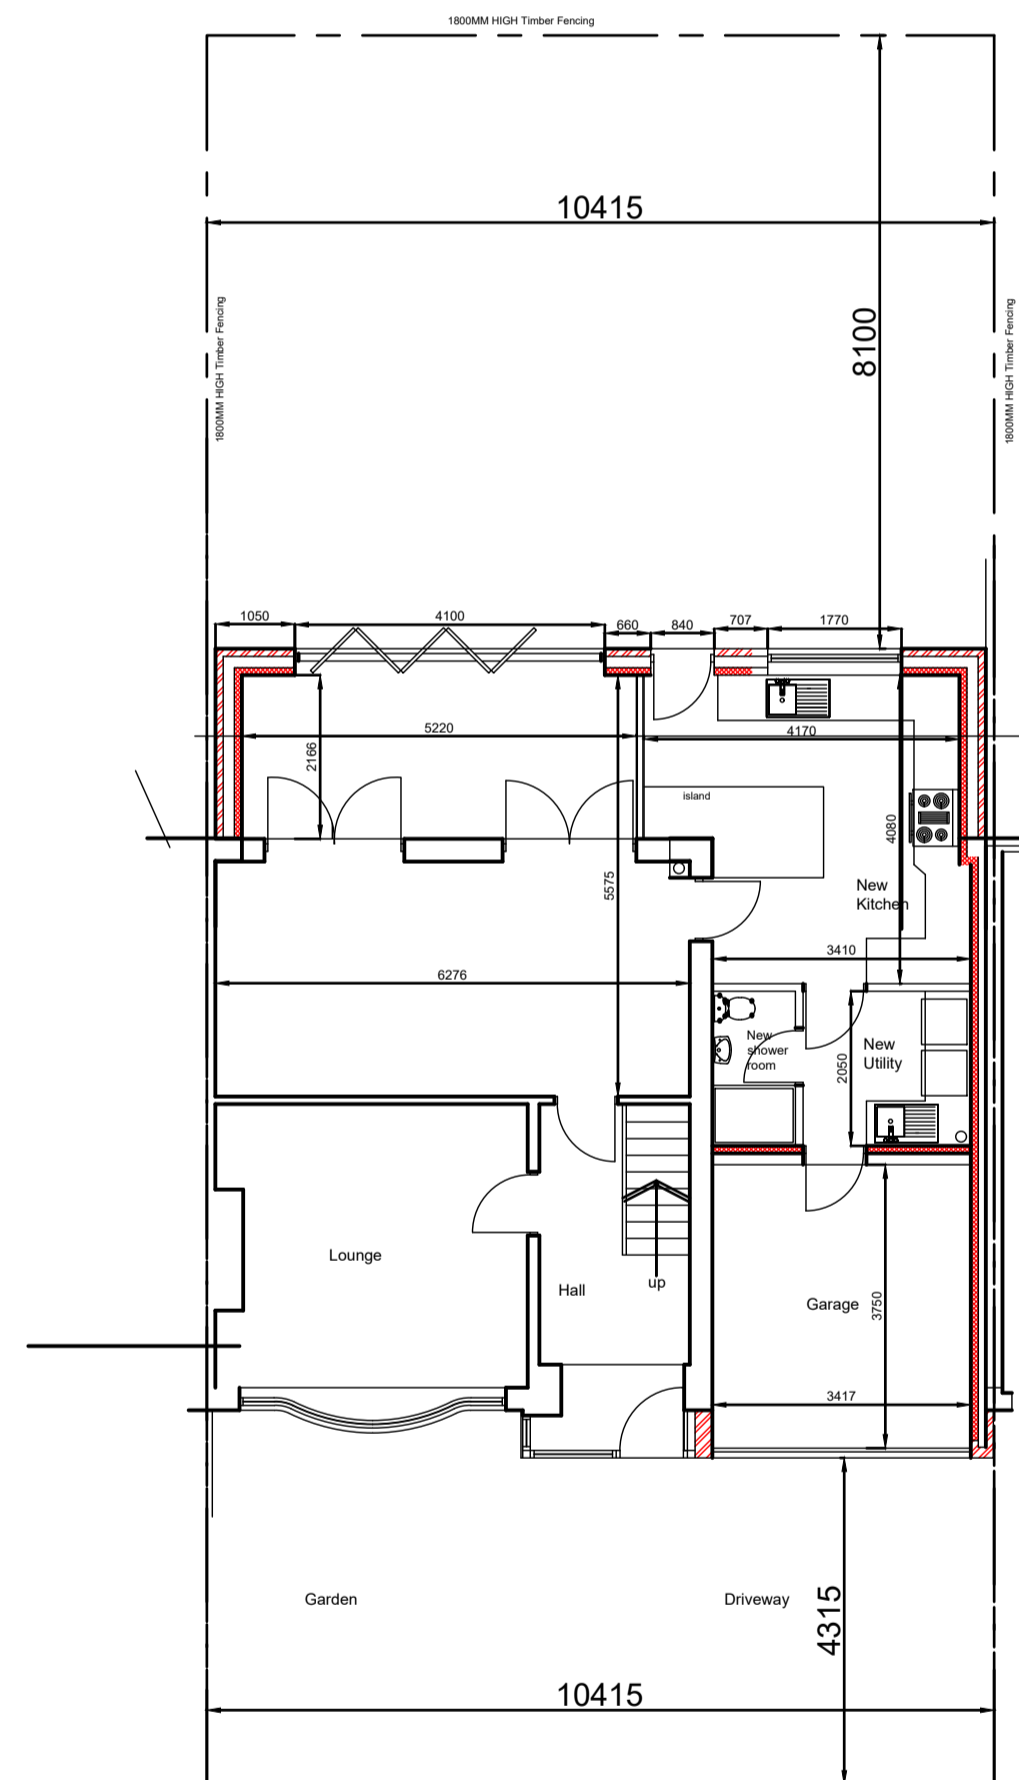

99 WOODBURN DRIVE

SITE PLAN AS EXISTING

99 WOODBURN DRIVE

SITE PLAN AS PROPOSED

AJDESIGNNCL 07734342533 WWW.AJDESIGNNCL.CO.UK	
CLIENT MR & MRS V CHOUHEN	
ADDRESS No 99 WOODBURN DRIVE WHITLEY LODGE WHITLEY BAY NE26 3HY	
JOB TITLE No 99 WOODBURN DRIVE WHITLEY LODGE WHITLEY BAY NE26 3HY	
EXISTING SITE PLAN	
<small>contractor to note All dimensions to be checked on site Figured dimensions to be taken in preference to scaling Any discrepancies to be reported to the Architect immediately</small>	
SCALE 1 : 100	DATE
DWG No 1046 /03	REV No