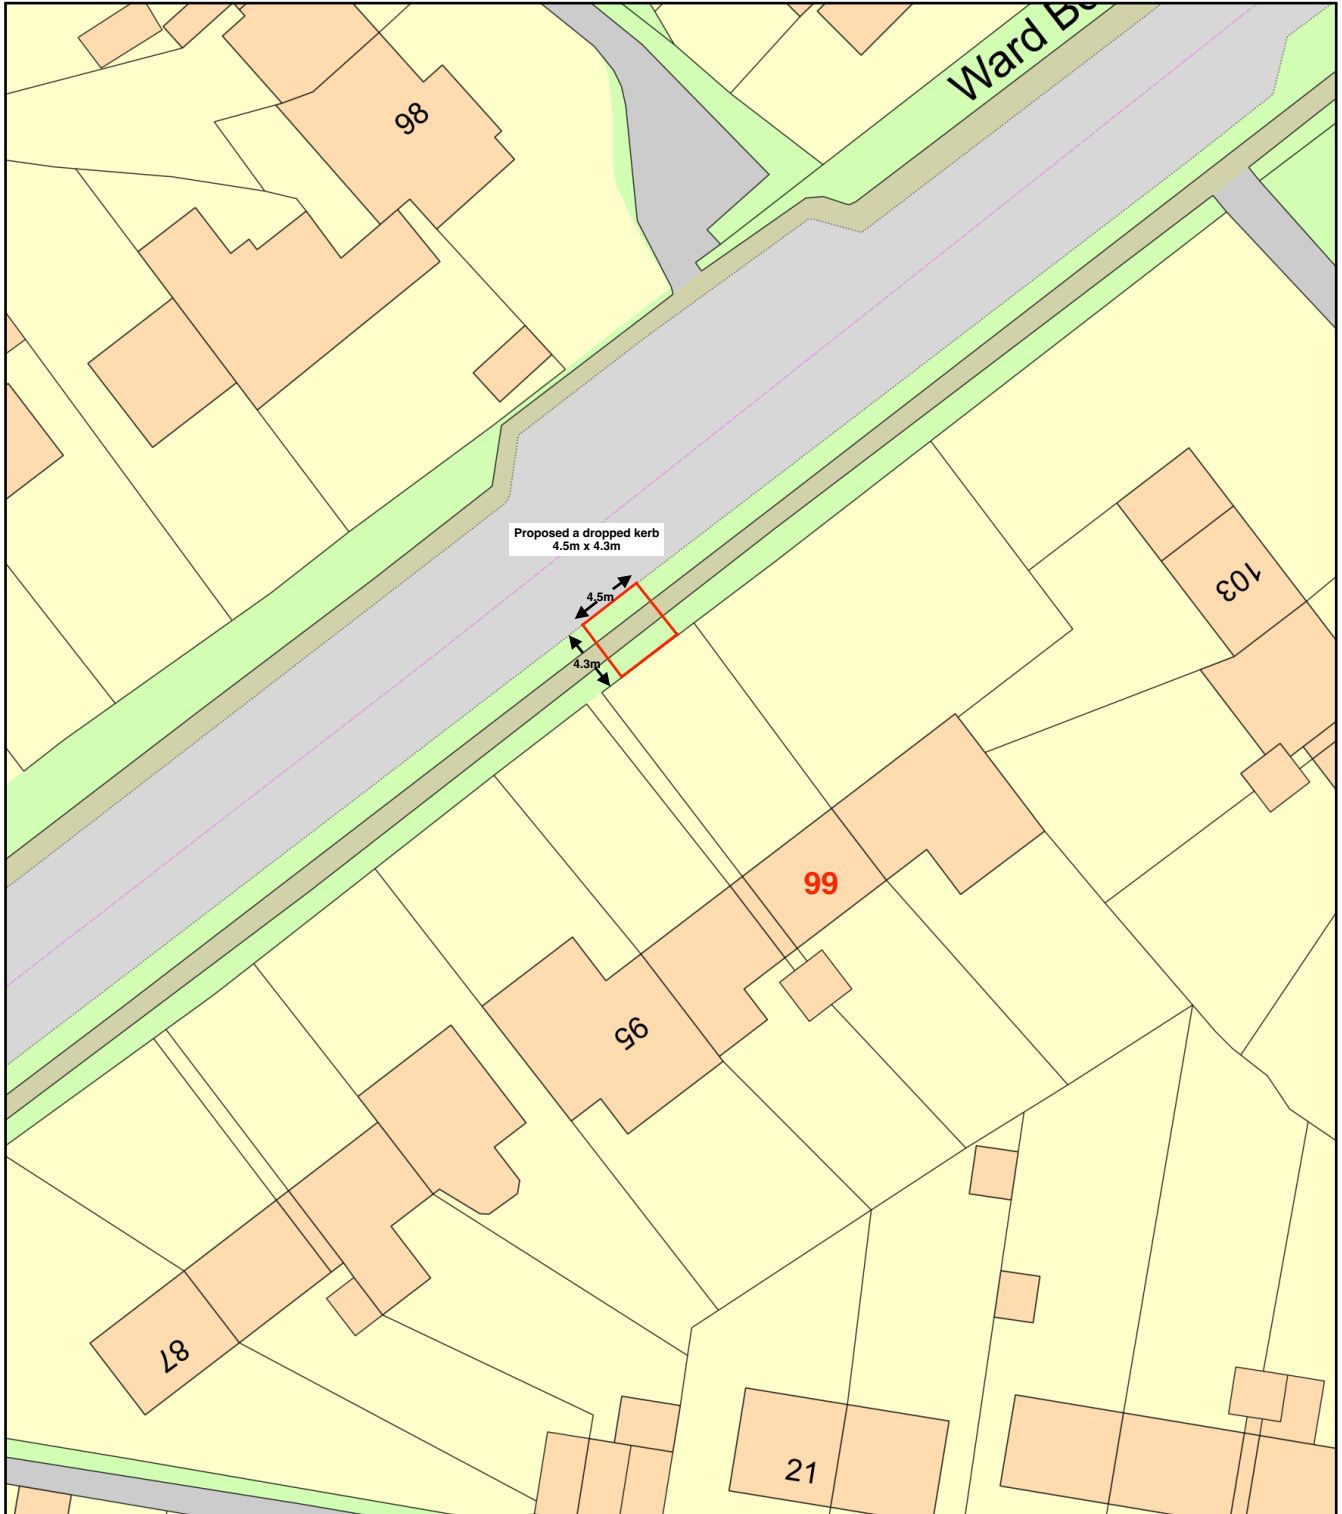

Block Plan 99 Burley Road, Oakham, Rutland, LE15 6DL

Plan Produced for: Rachel Pemberton

Date Produced: 04 Mar 2024

Plan Reference Number: TQRQM24064131713906

Scale: 1:500 @ A4