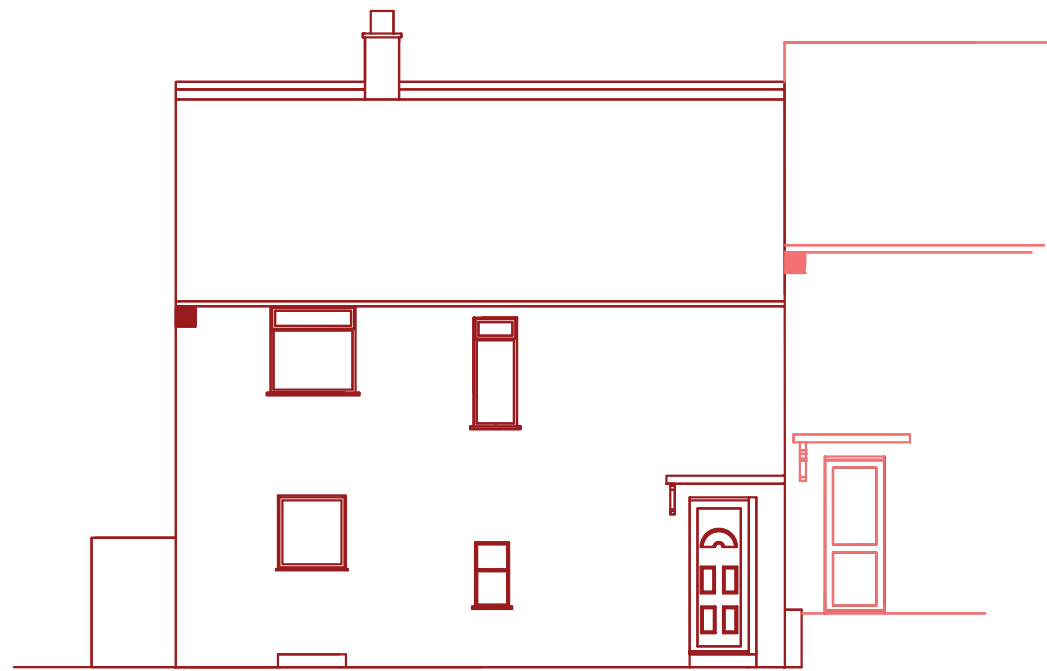

Gable End / East Elevation

West Elevation

Front / North Elevation

Rear / South Elevation

Address 20 Hallam Close, Filey. YO14 0AU.	Scale 1:100	Date 08/01/2024
	White Rose Home Improvement Agency	
Drawing no. Proposed Elevations	Drawn PC	