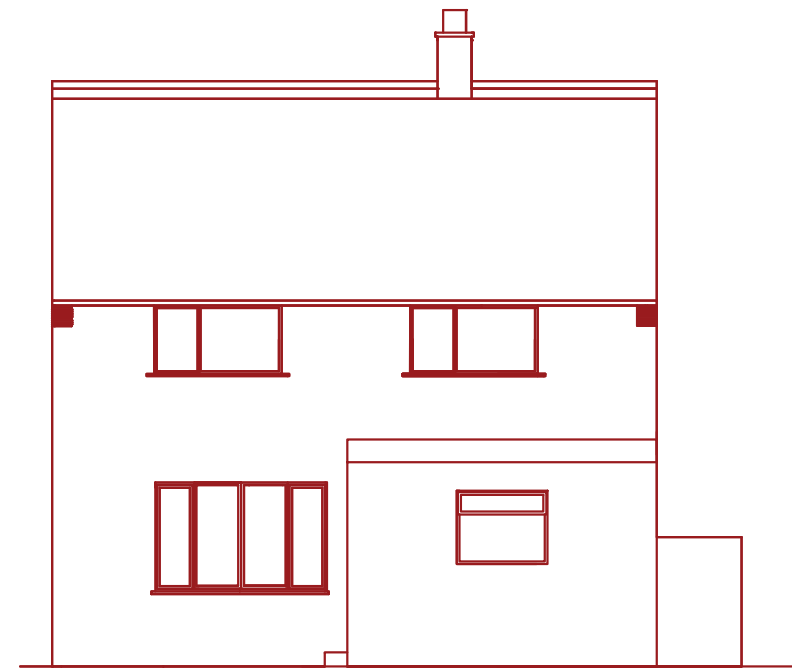

Gable End / East Elevation

West Elevation

Front / North Elevation

Rear / South Elevation

Address 20 Hallam Close, Filey. YO14 0AU.	Scale 1:100	Date 08/01/2024
	White Rose Home Improvement Agency	
Drawing no. Proposed Elevations	Drawn PC	