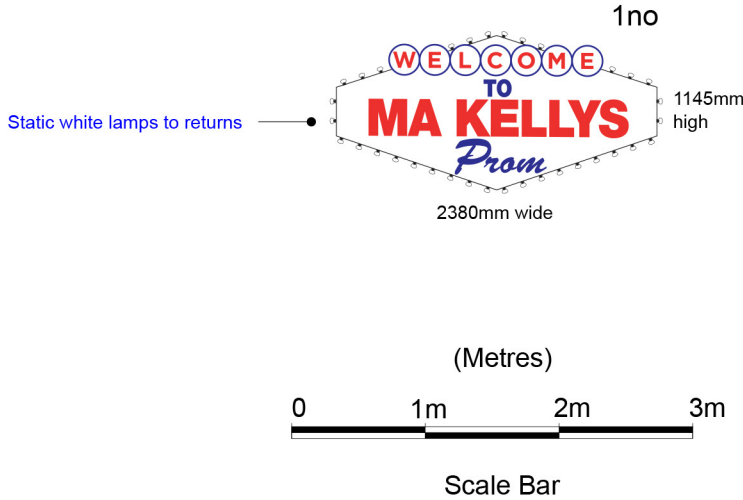

ILLUMINATION

ITEM C CORNER

SCALE 1-20@A1