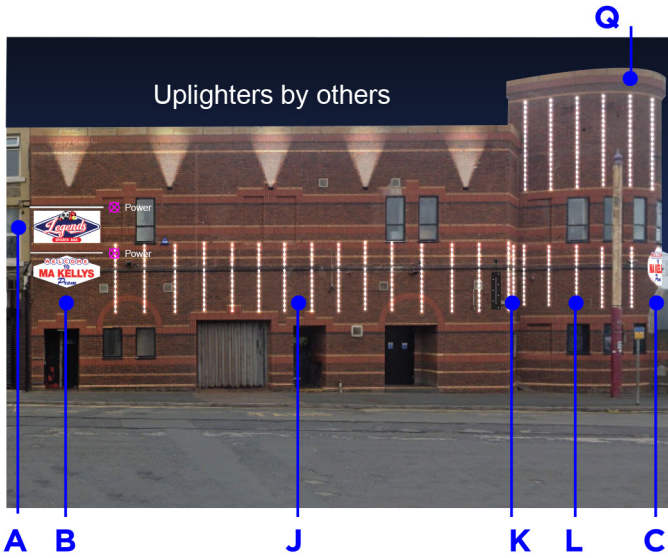

ITEM H

1no

- Tie back
- Black framework
- Printed panel to both faces

650mm wide

815mm high

SCALE 1-20@A1

(Metres) 0 1m 2m 3m Scale Bar

Running colour change RGB Turbo Lamps at 140mm Centres with a controller
Lamps on white trunking with black horizontal joining trunking

Full height trunking and lamps

ILLUMINATION

ITEM D, E, F & G White 2500mm wide Lino Light

Running colour change RGB Turbo Lamps at 140mm Centres with a controller
Lamps on white trunking with black horizontal joining trunking

2480mm wide working area

ILLUMINATION

ITEM C CORNER

SCALE 1-20@A1

MA KELLYS - THE FOXHALL PROMENADE ELEVATION

Running colour change RGB Turbo Lamps at 140mm Centres with a controller
Lamps on white trunking with black horizontal joining trunking