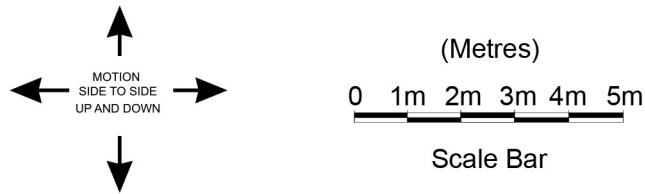

ITEM D, E, F & G White 2500mm wide Lino Light

Running colour change RGB Turbo Lamps at 140mm Centres with a controller
Lamps on white trunking with black horizontal joining trunking

2480mm wide working area