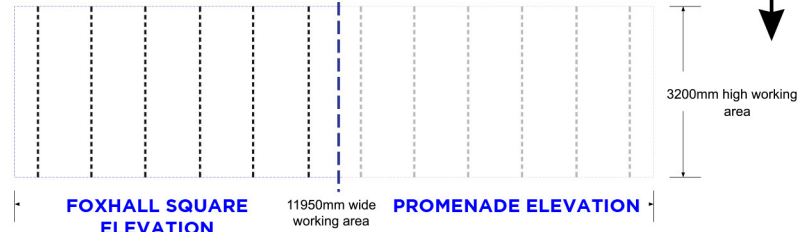

Running colour change RGB Turbo Lamps at 140mm Centres with a controller
Lamps on white trunking with black horizontal joining trunking

Full height trunking and lamps