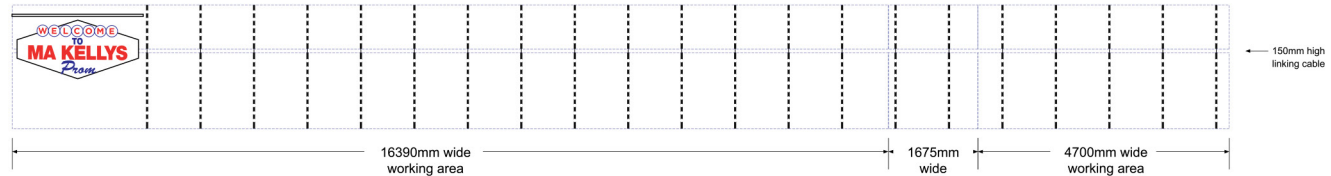

Full height trunking and lamps

ILLUMINATION

ITEM D, E, F & G White 2500mm wide Lino Light

Running colour change RGB Turbo Lamps at 140mm Centres with a controller
Lamps on white trunking with black horizontal joining trunking

2480mm wide working area

ILLUMINATION

ITEM C CORNER

SCALE 1-20@A1

MA KELLYS - THE FOXHALL PROMENADE ELEVATION

Running colour change RGB Turbo Lamps at 140mm Centres with a controller
Lamps on white trunking with black horizontal joining trunking