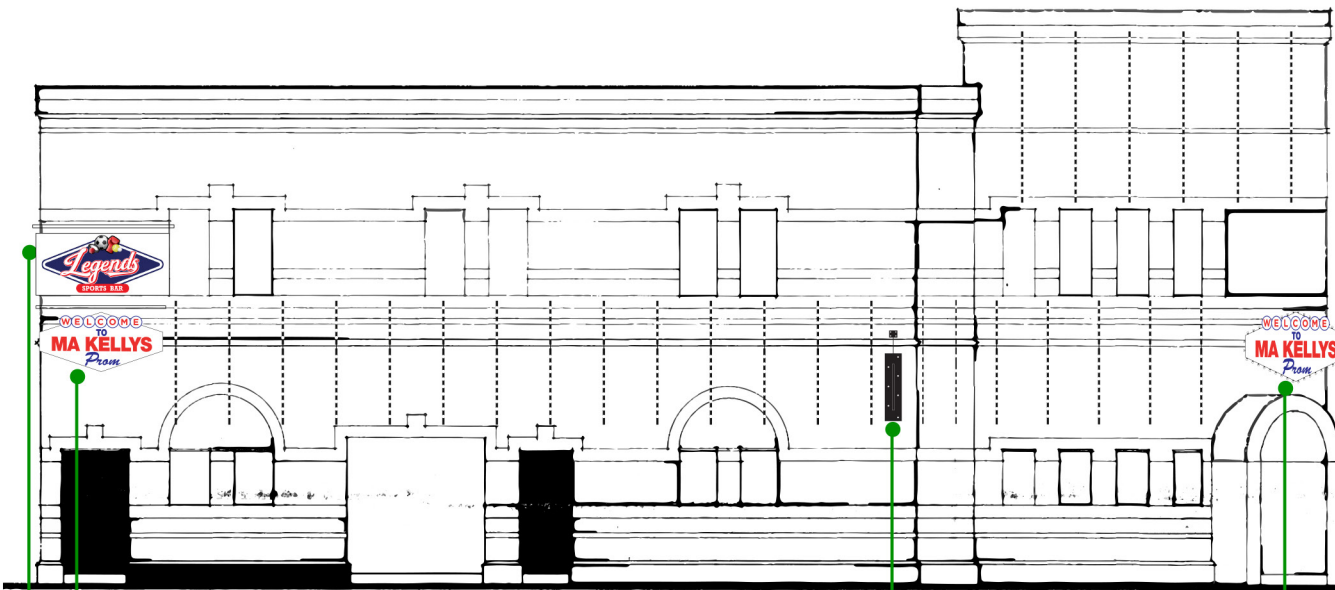

ITEM E,G 2no

- White 2500mm wide Lino Light
- Aluminium white powder coated folded tray with 60mm returns

ITEM I 1no

- Tie back
- Black framework
- Printed panel to both faces

SCALE 1-20@A1

(Metres) 0 1m 2m 3m Scale Bar

MA KELLYS - THE FOXHALL FOXHALL SQUARE

www.granthamssigns.co.uk

TRAY SIGNS, SHAPED LOGO SIGNS AND PROJECTION SIGNS

A B Foxhall square

(Metres) 0 1m 2m 3m 4m 5m Scale Bar

SCALE 1-50@A1

ITEM B

1no