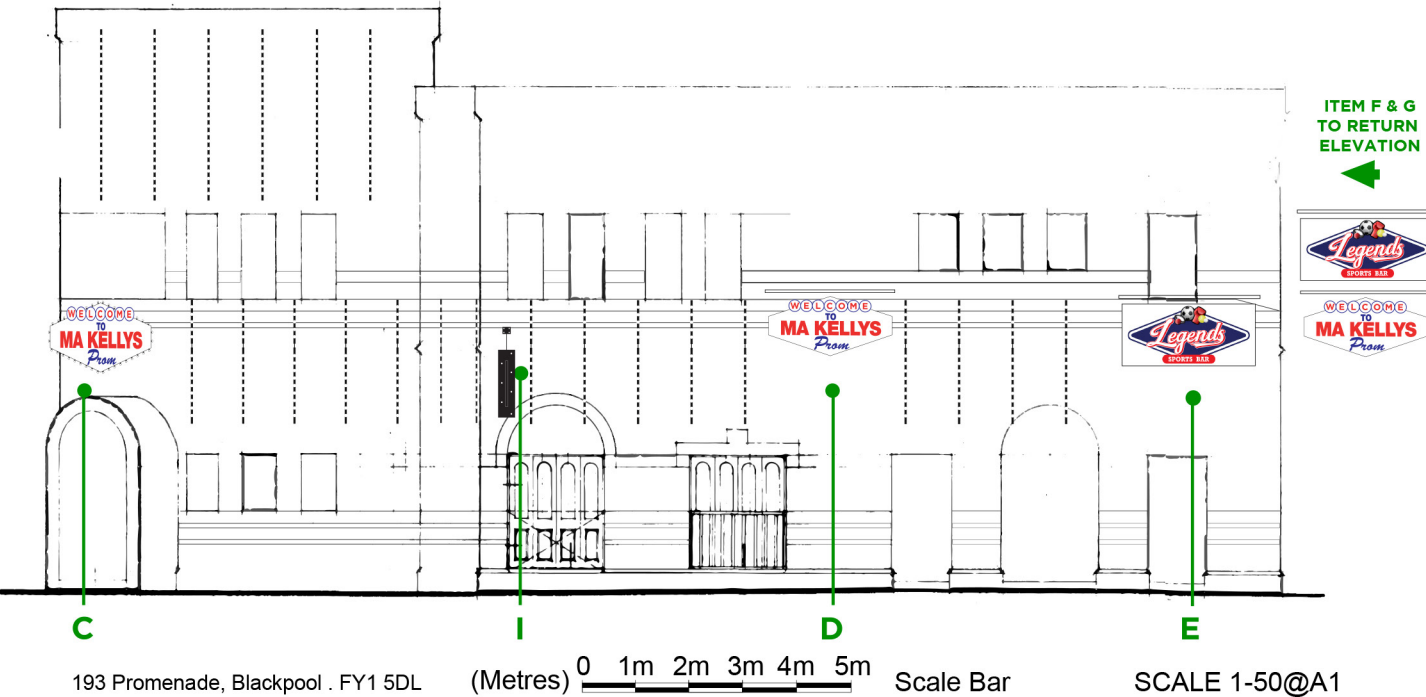

TRAY SIGNS, SHAPED LOGO SIGNS AND PROJECTION SIGNS

ITEM F & G TO RETURN ELEVATION
←

ITEM D,F 2no

- White 2500mm wide Lino Light
- Perspex or dibond (White) 5mm flat
- Aluminium white powder coated shaped back logo with 60mm returns

ITEM C CORNER 1no

- Perspex or dibond (White) 5mm flat
- Aluminium white powder coated shaped back logo with 60mm returns
- Static white lamps to returns
- Carrying frame and telescopic legs to stand clear of curved shaped brick wall

ITEM E,G 2no

- White 2500mm wide Lino Light
- Aluminium white powder coated folded tray with 60mm returns

ITEM I 1no

- Tie back
- Black framework
- Printed panel to both faces

SCALE 1-20@A1

(Metres) 0 1m 2m 3m Scale Bar

2380mm wide

- Carrying frame and telescopic legs to stand clear of curved shaped brick wall

ITEM A

1no

- White 2500mm wide Lino Light
- Aluminium white powder coated folded tray with 60mm returns

2380mm wide