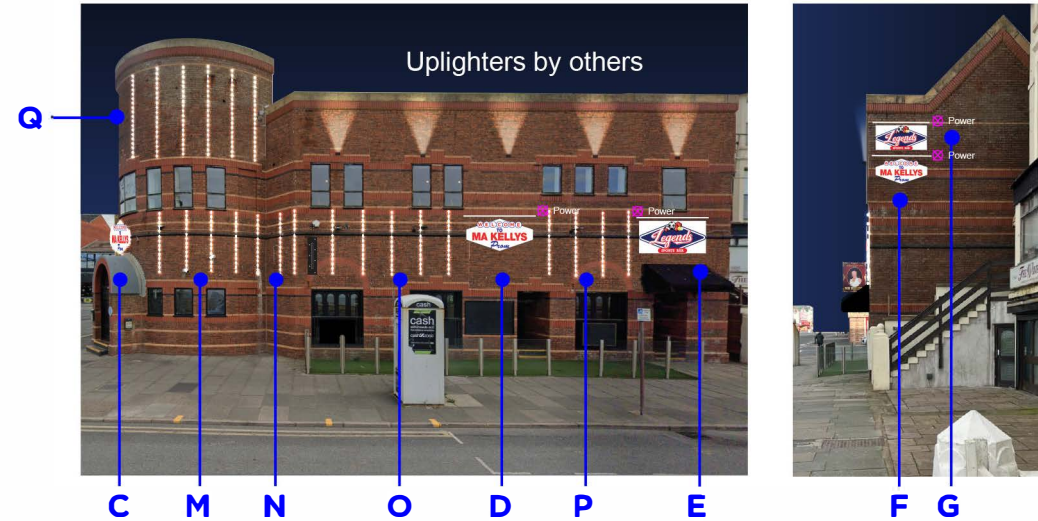

Full height trunking and lamps

ILLUMINATION

ITEM D, E, F & G White 2500mm wide Lino Light

Running colour change RGB Turbo Lamps at 140mm Centres with a controller
Lamps on white trunking with black horizontal joining trunking

2480mm wide working area

ILLUMINATION

ITEM C CORNER

SCALE 1-20@A1

MA KELLYS - THE FOXHALL PROMENADE ELEVATION

Running colour change RGB Turbo Lamps at 140mm Centres with a controller
Lamps on white trunking with black horizontal joining trunking

ITEM D, E, F & G White 2500mm wide Lino Light

ILLUMINATION

Running colour change RGB Turbo Lamps at 140mm Centres with a controller
Lamps on white trunking with black horizontal joining trunking