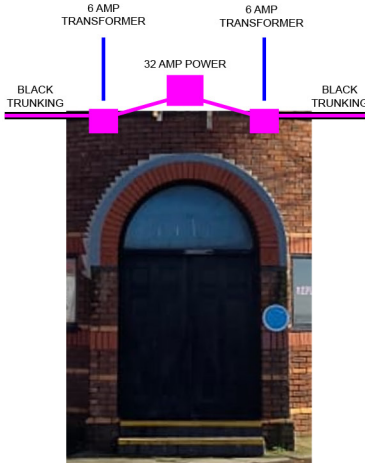

ILLUMINATION

ITEM C CORNER

SCALE 1-20@A1