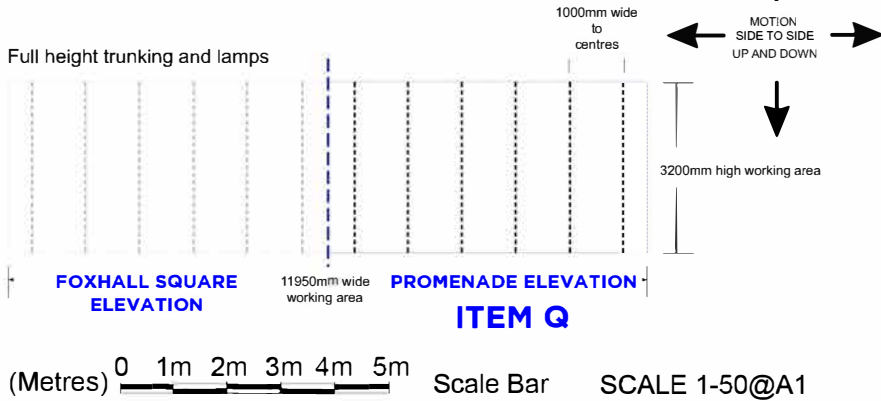

2480mm wide working area

ILLUMINATION

ITEM C CORNER

SCALE 1-20@A1

MA KELLYS - THE FOXHALL PROMENADE ELEVATION

Running colour change RGB Turbo Lamps at 140mm Centres with a controller
Lamps on white trunking with black horizontal joining trunking