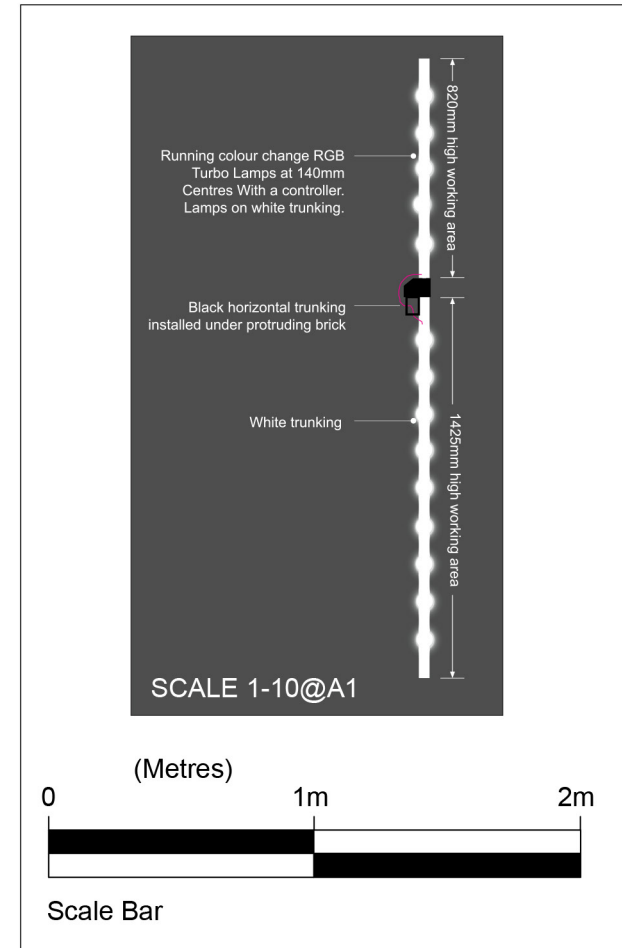

- White 2500mm wide Lino Light
- Perspex or dibond (White) 5mm flat
- Aluminium white powder coated shaped back logo with 60mm returns

2380mm wide

ITEM C CORNER

1no

- Perspex or dibond (White) 5mm flat
- Aluminium white powder coated shaped back logo with 60mm returns
- Static white lamps to returns

2380mm wide

- Carrying frame and telescopic legs to stand clear of curved shaped brick wall

ITEM A

1no

- White 2500mm wide Lino Light
- Aluminium white powder coated folded tray with 60mm returns

2380mm wide

ITEM H

1no

- Tie back
- Black framework
- Printed panel to both faces

650mm wide

815mm high

SCALE 1-20@A1

(Metres) 0 1m 2m 3m Scale Bar

Running colour change RGB Turbo Lamps at 140mm Centres with a controller
Lamps on white trunking with black horizontal joining trunking

Full height trunking and lamps

ILLUMINATION

ITEM D, E, F & G White 2500mm wide Lino Light

Running colour change RGB Turbo Lamps at 140mm Centres with a controller
Lamps on white trunking with black horizontal joining trunking