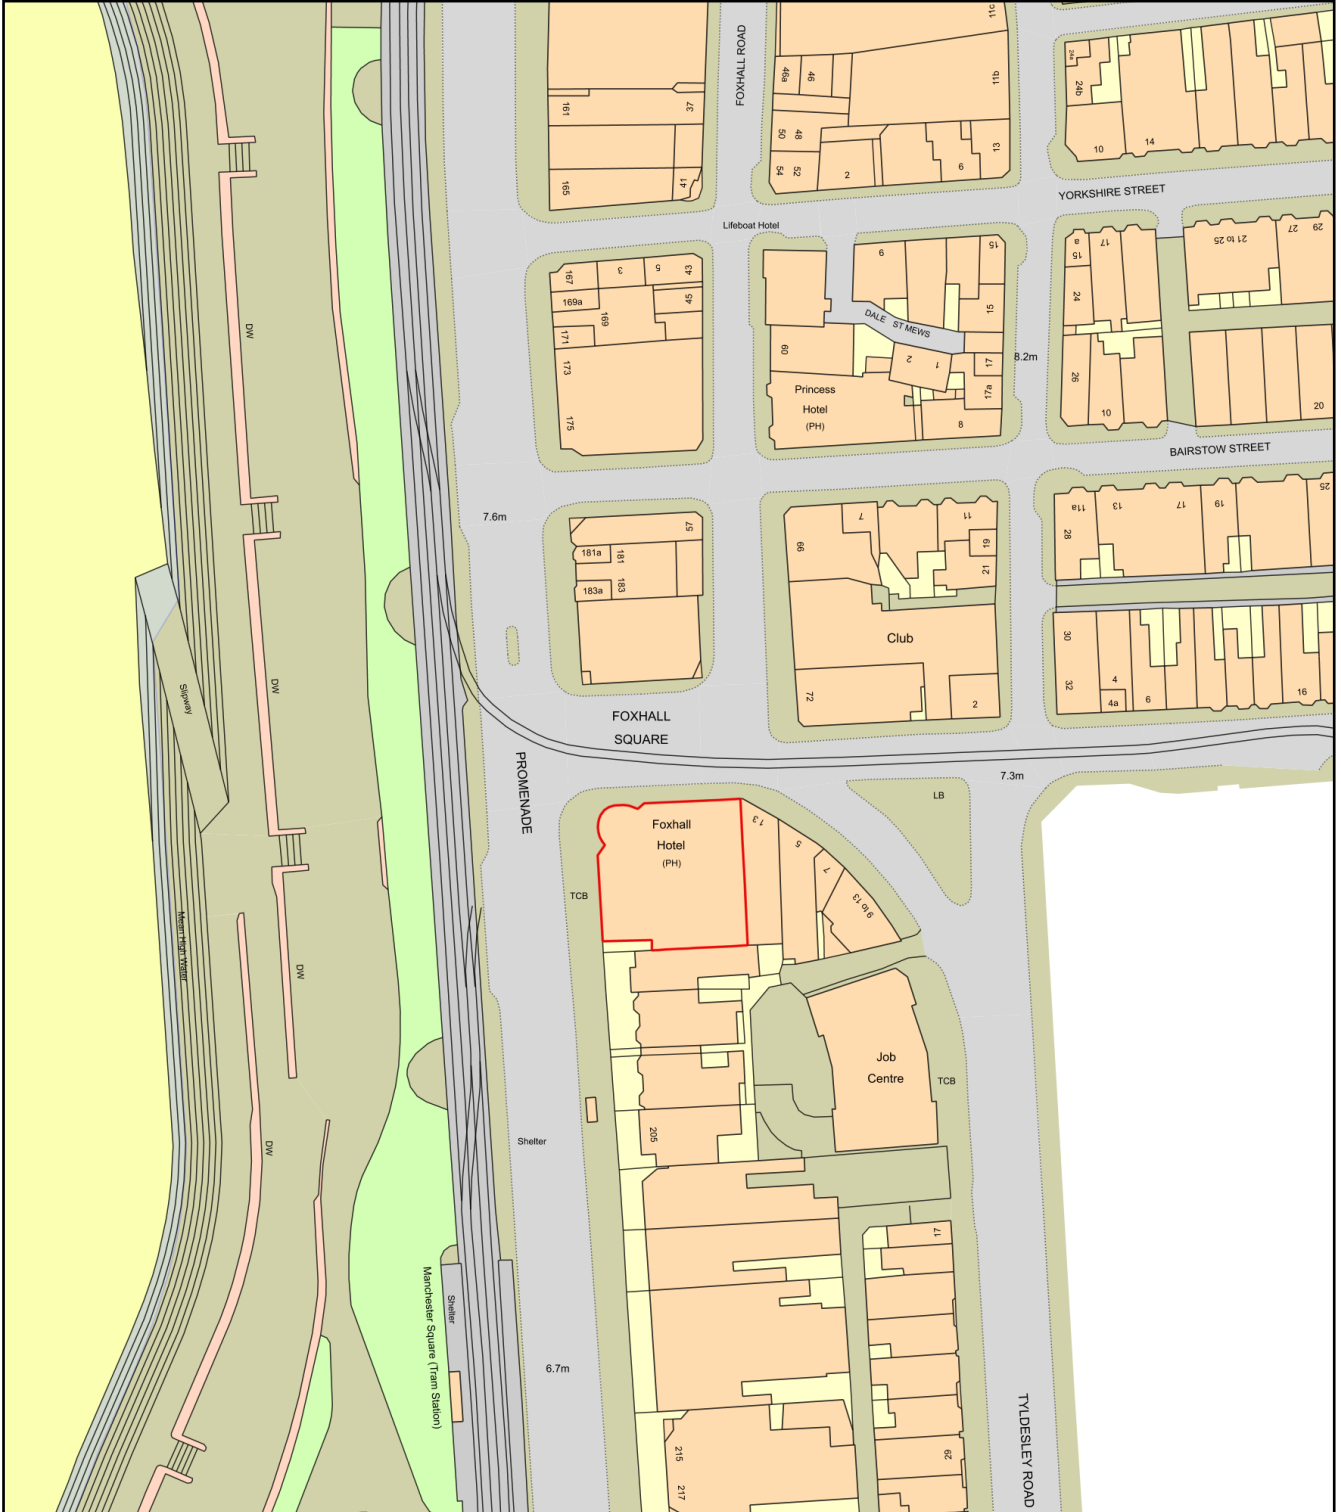

Foxhall Hotel

Plan Produced for: Peter Jardine

Date Produced: 06 Mar 2024

Plan Reference Number: TQRQM24066083211529

Scale: 1:1250 @ A4