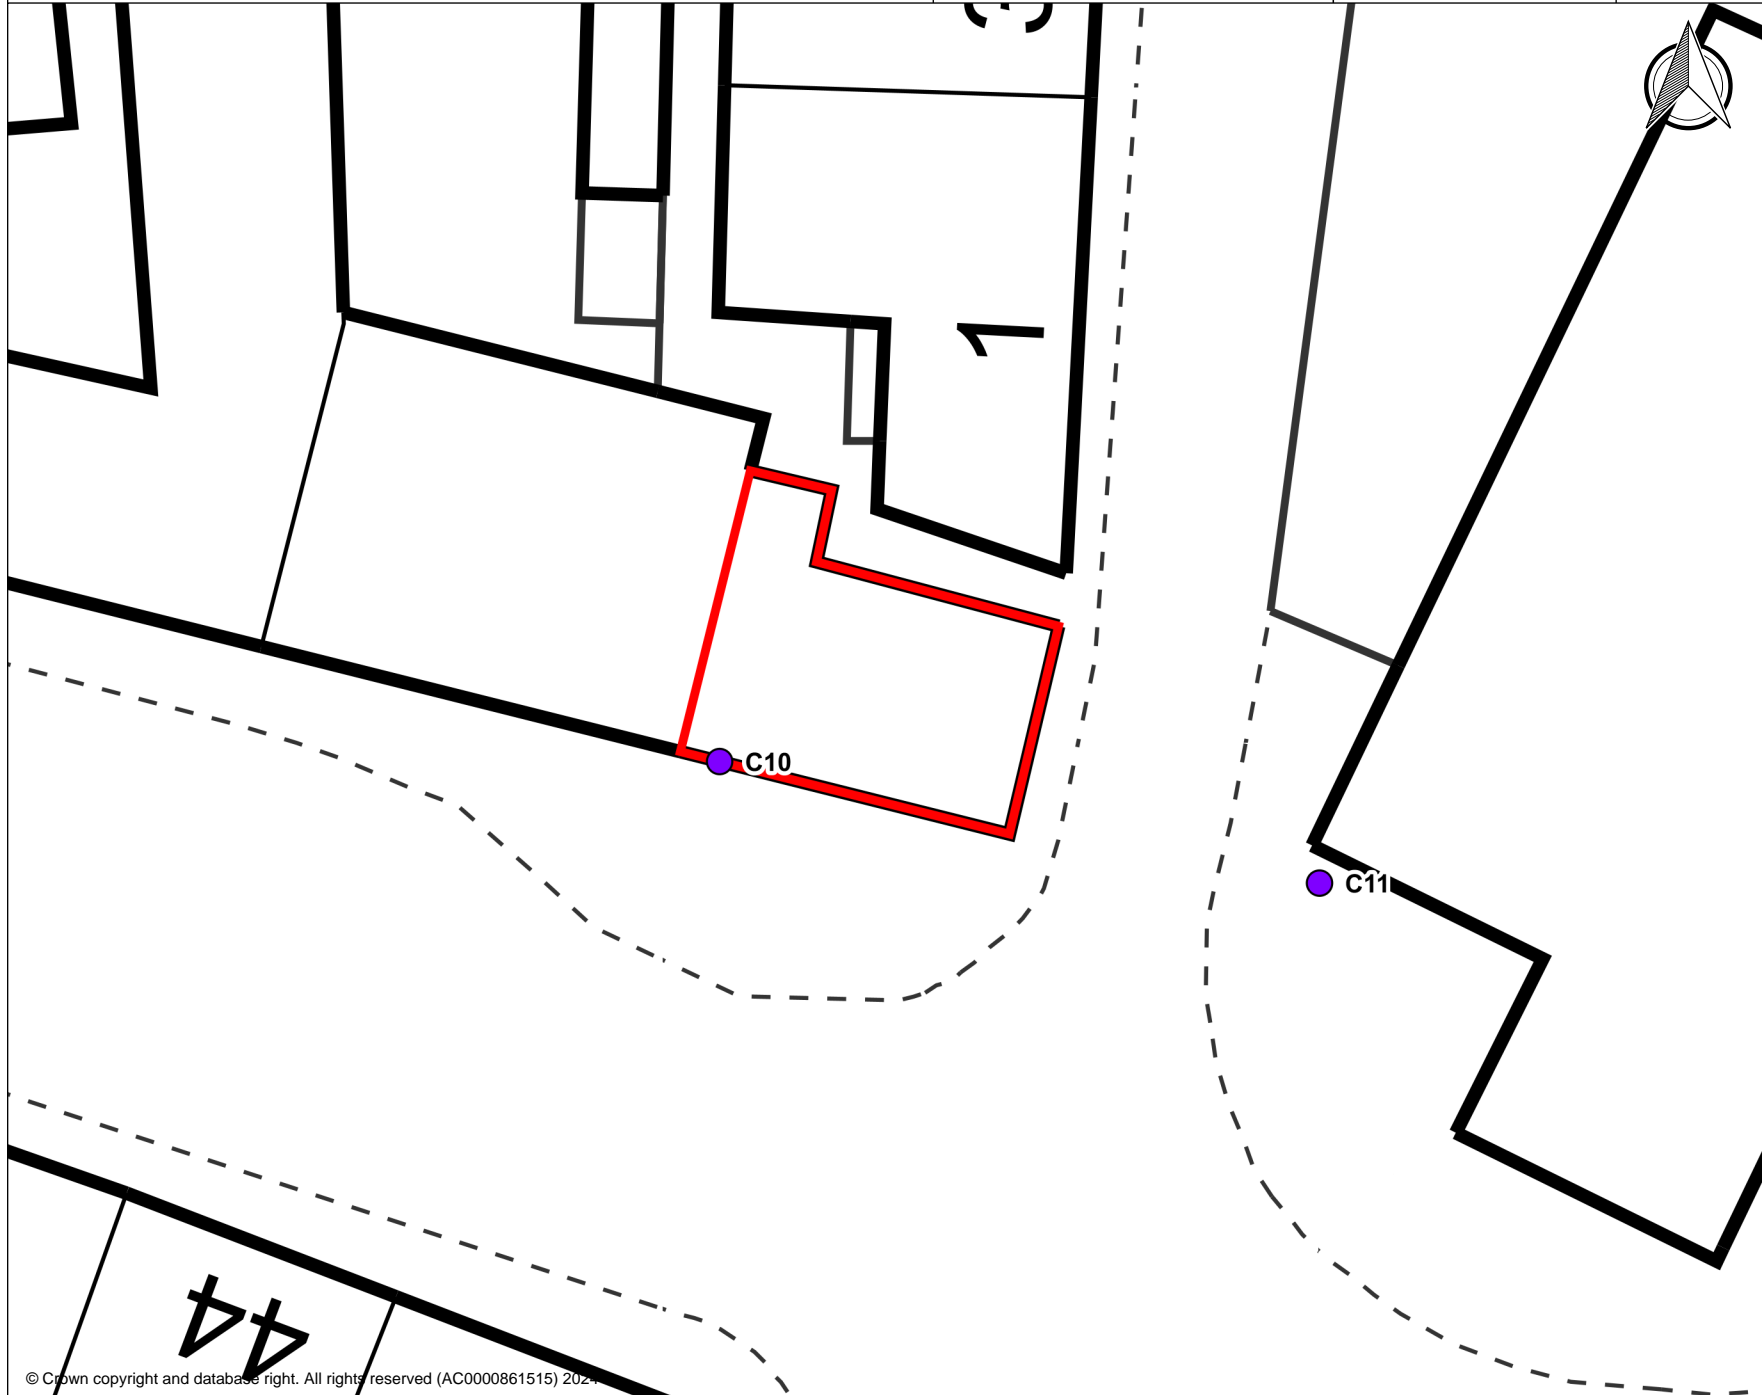

Scale: 1:200

Application boundary

Plaque locations

- C10: Sundial
- C11: Former Kilmadock Parish Church