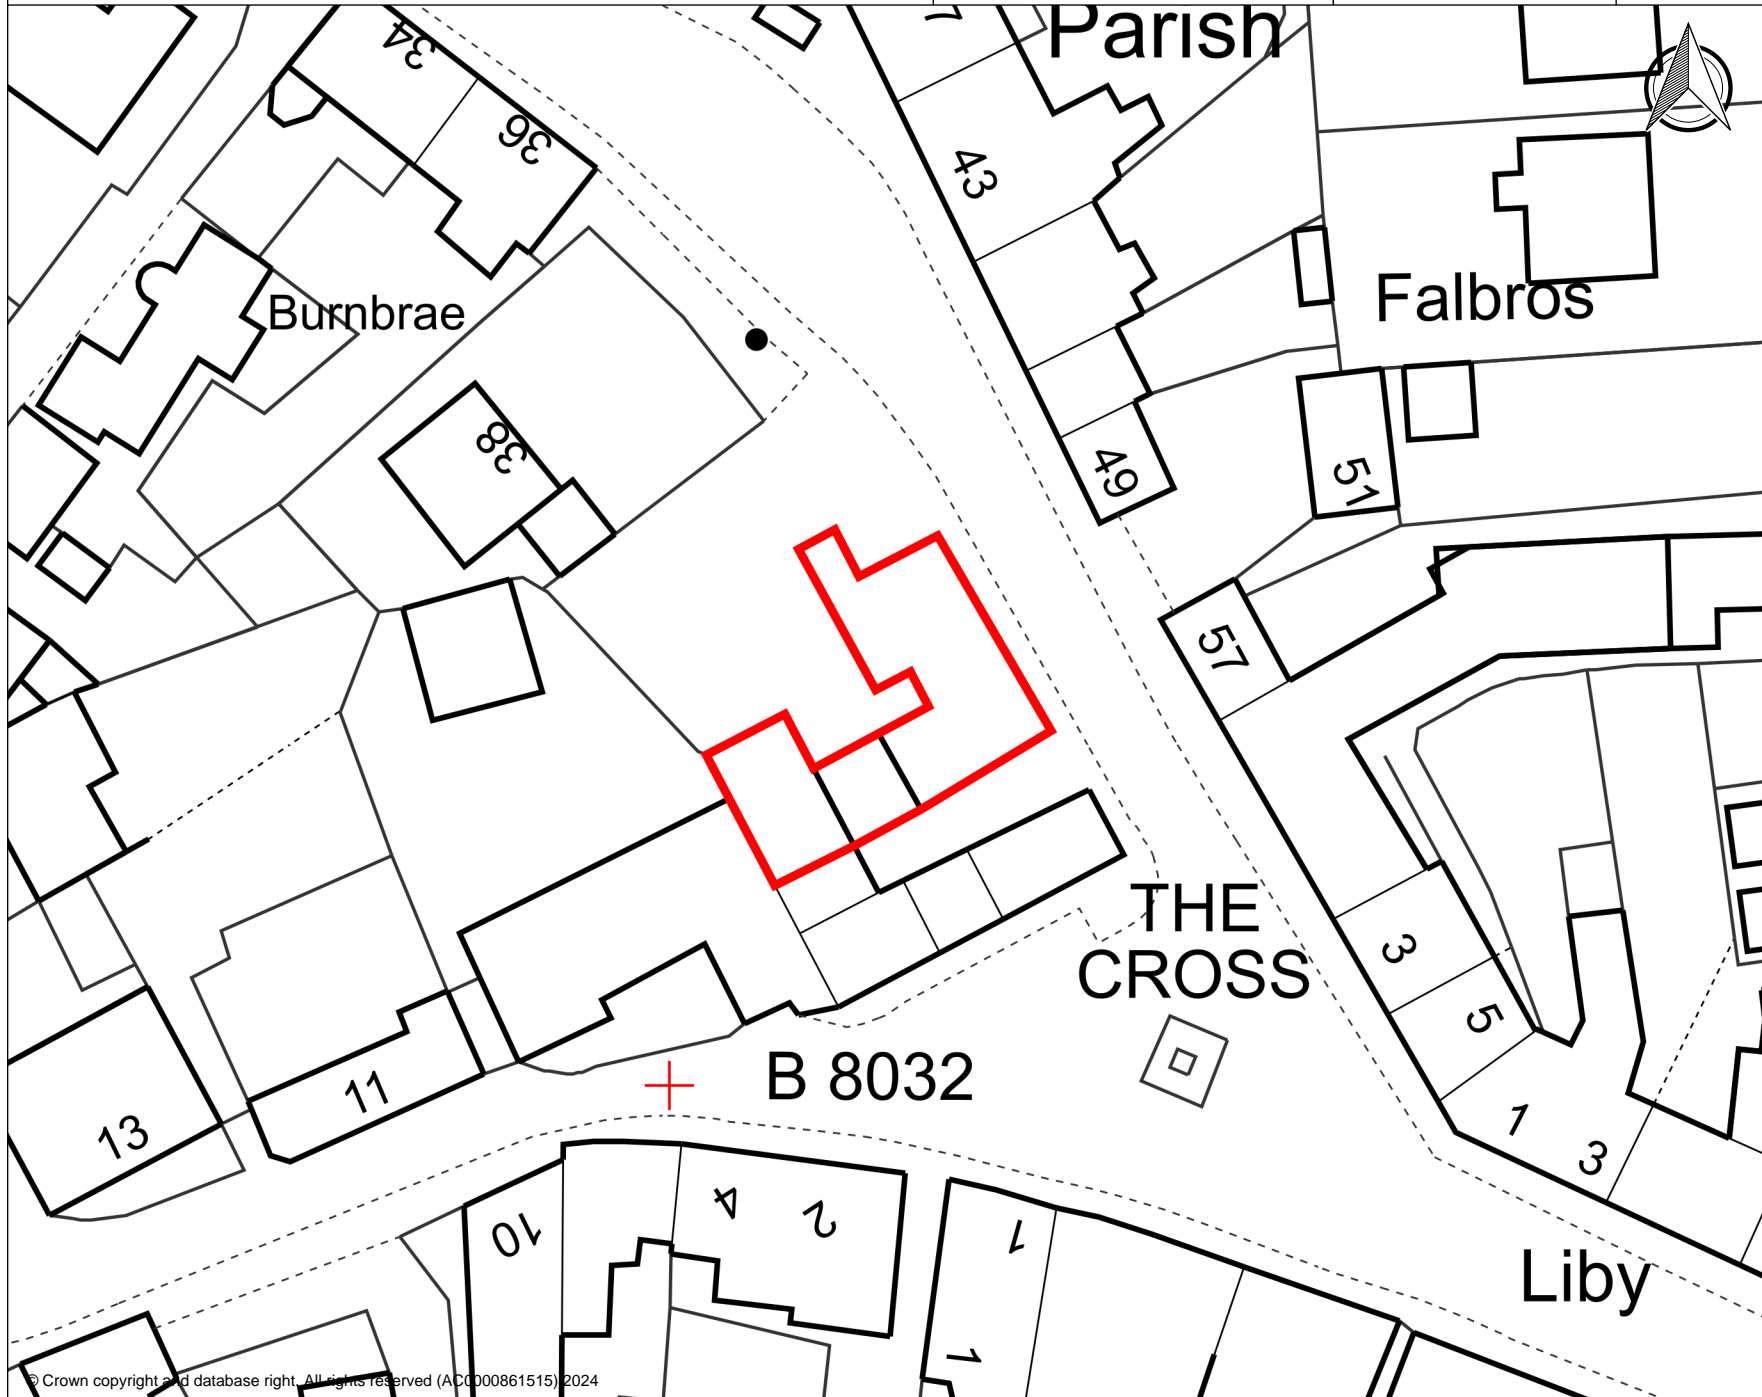

Location Plan

Kilmadock

Drawing Number: HPT-W7-Location (Print at A4)

Author:

Date: 29/02/2024

Scale: 1:500

Application boundary