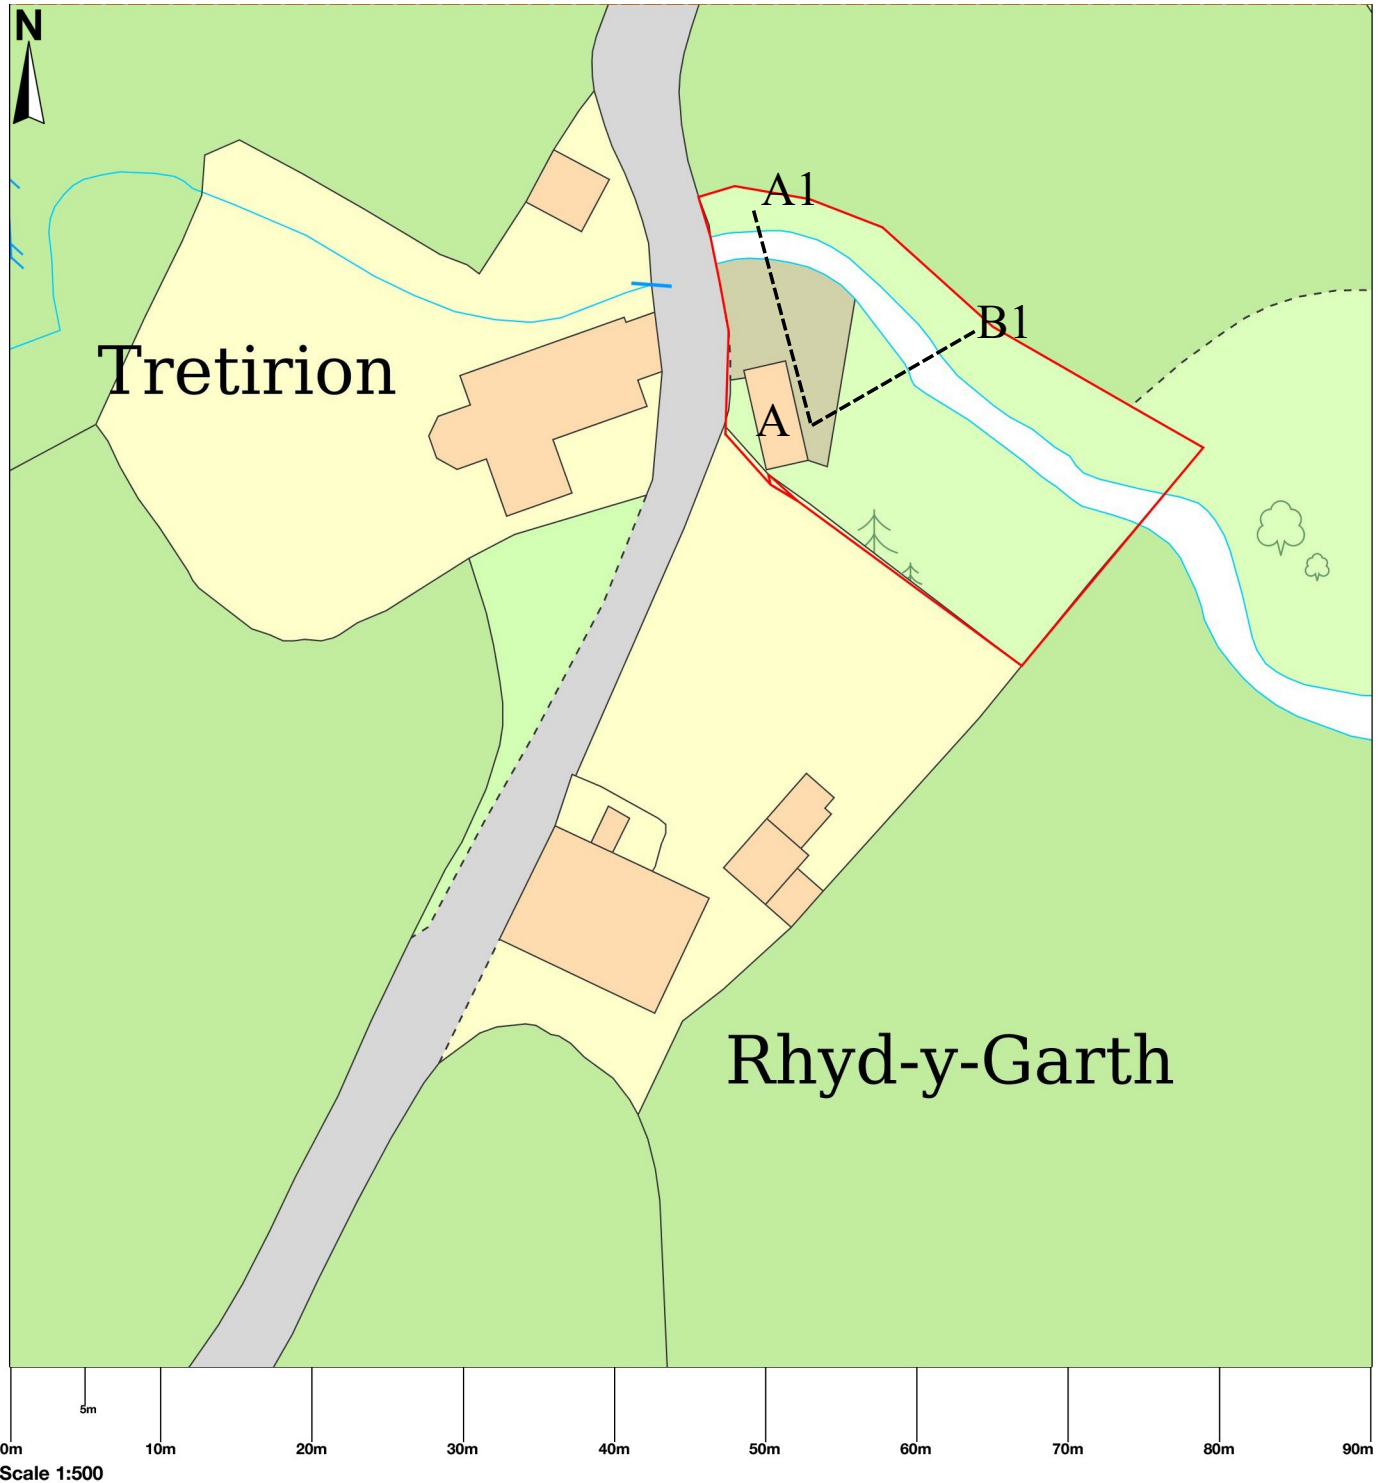

## Rhydygarth, Llandefalle, Brecon, LD3 0NR

© Crown copyright and database rights 2023 OS 100054135. Map area bounded by: 311019,236316 311109,236406. Produced on 14 July 2023 from the OS National Geographic Database. Supplied by UKPlanningMaps.com. Unique plan reference: b90c/uk/975924/1315575