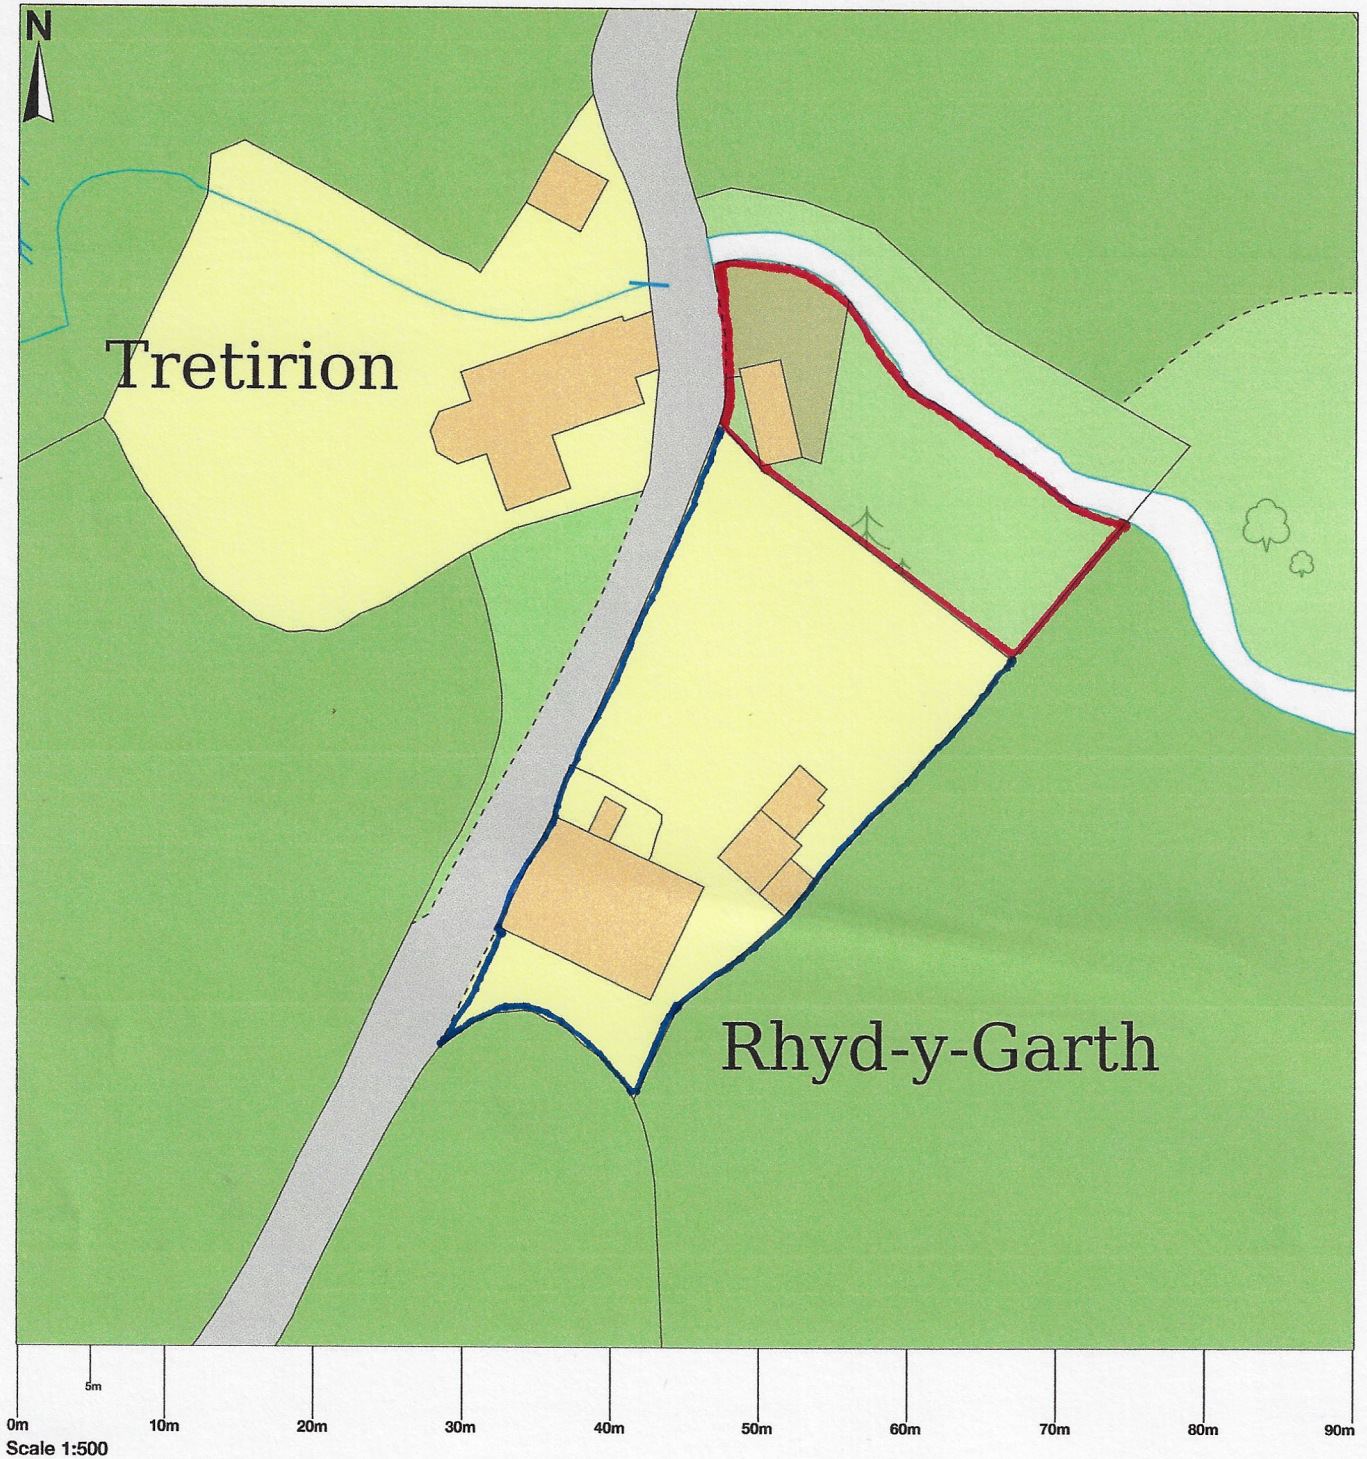

Rhydygarth, Llandefalle, Brecon, LD3 0NR

© Crown copyright and database rights 2023 OS 100054135. Map area bounded by: 311019,236316 311109,236406. Produced on 25 August 2023 from the OS National Geographic Database. Supplied by UKPlanningMaps.com. Unique plan reference: b90c/uk/975924/1315575