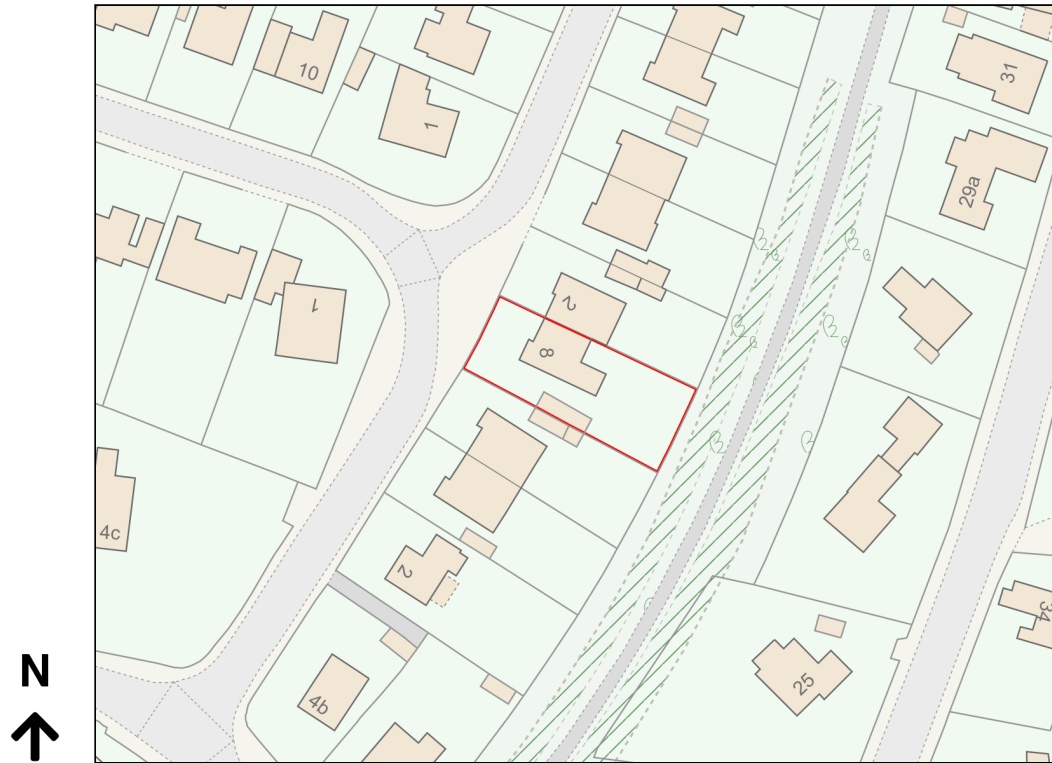

Location Plan

Site Address: 8, Vision Hill Road, Budleigh Salterton, EX9 6EB

Date Produced: 04-Mar-2024

Scale: 1:1250 @A4

Planning Portal Reference: PP-12808504v1