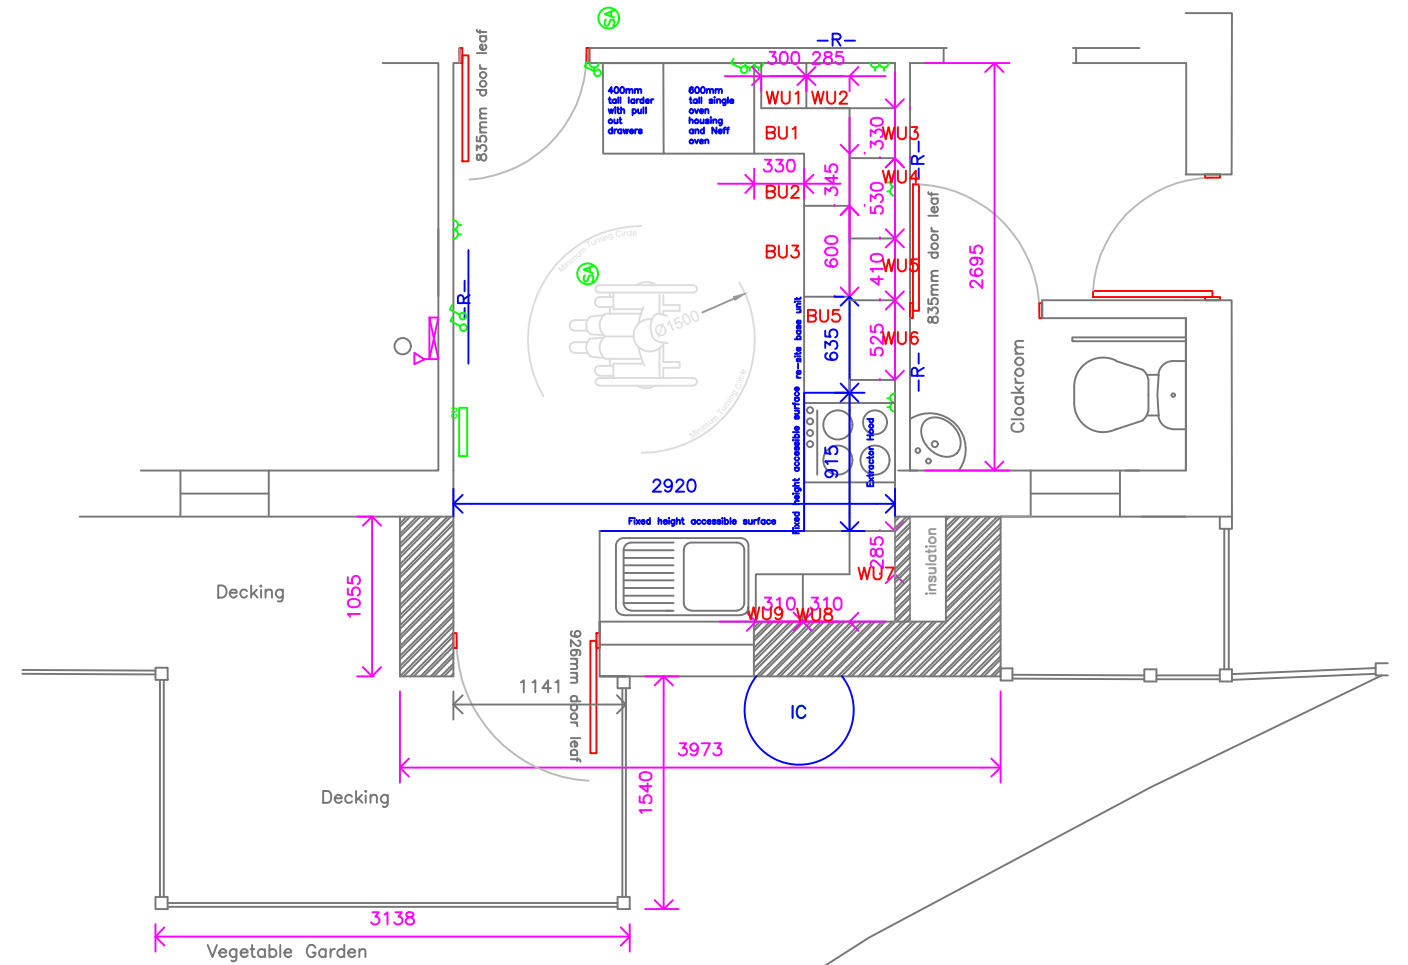

Existing Kitchen Layout

Proposed Kitchen Layout

REV	NOTES	DATE	CHKD

client Miss Jeanette Jenkins		Priority ROUTINE	
address 26 Mayna Parc, Petherwin Gate, Launceston, Cornwall PL15 8PZ			
project Access to kitchen			
drawing Existing and Proposed Kitchen Layout			
dwg no CA-023563/05	rev	Surveyed by MC	Drawn by MC
scale 1:50 @ A3	date 27.02.2024	FWI ref 1558123	

HOME SOLUTIONS  
New County Hall, Treyew Road,  
TRURO, Cornwall TR1 3AY