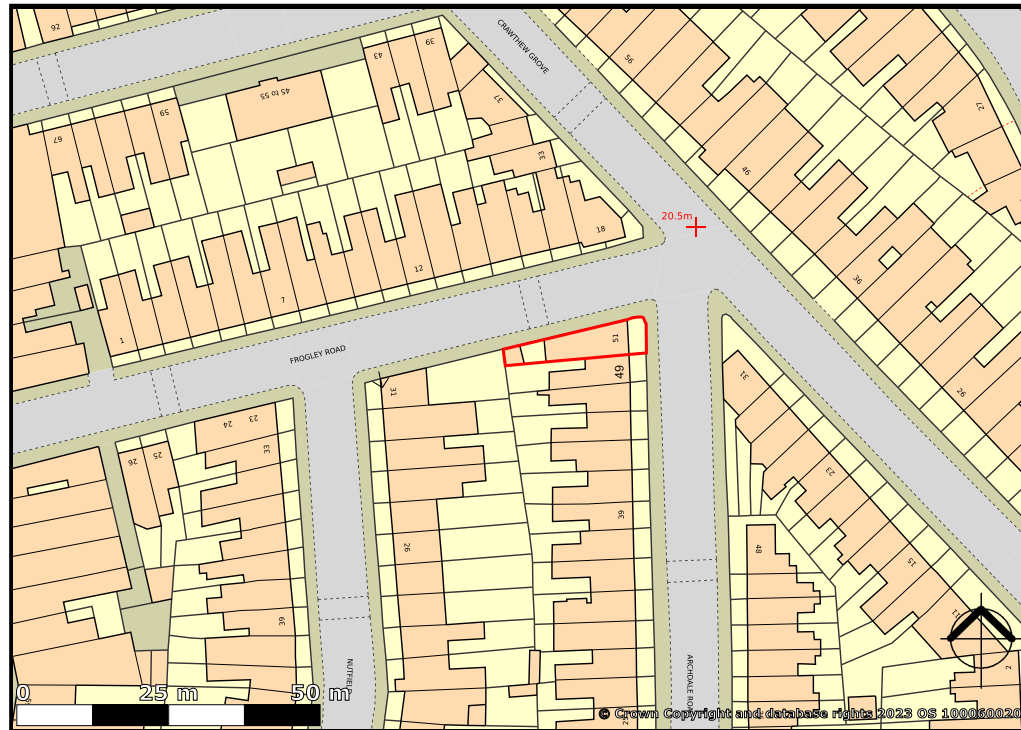

51 Archdale Road, London, SE22 9HL

created on **edozo**

Plotted Scale - 1:1,250