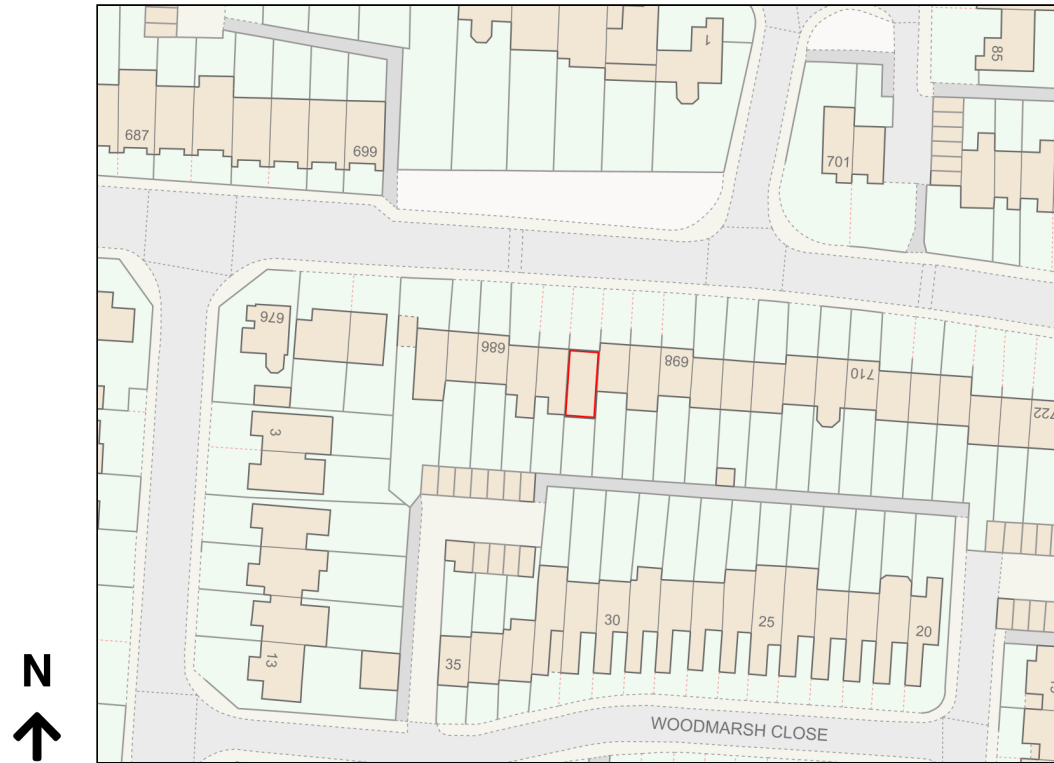

Location Plan

Site Address: 692, Whitchurch Lane, Whitchurch, Bristol, BS14 0EJ

Date Produced: 21-Feb-2024

Scale: 1:1250 @A4

Planning Portal Reference: PP-12826882v1