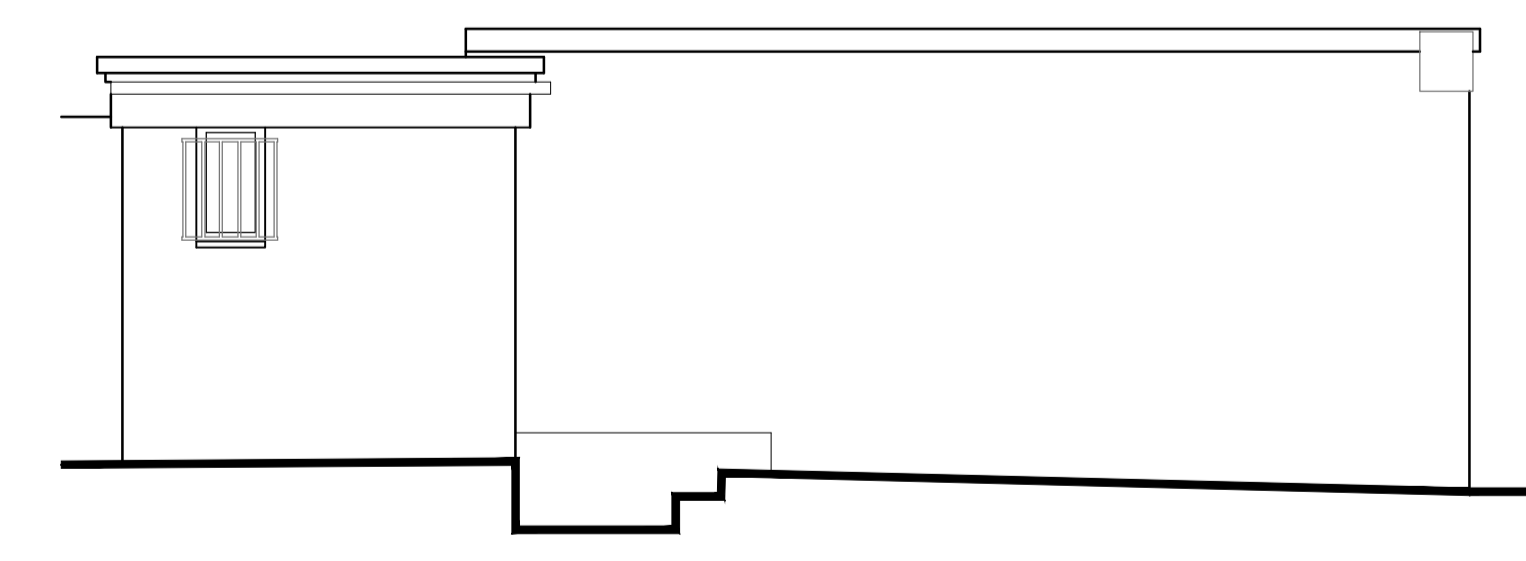

Front Elevation
 East Facing

Rear Elevation
 West Facing

Side Elevation
 South Facing

Rear Elevation
 North West Facing

PROJECT:
 11-13 High Street
 Wesbury-on-Trym, BS9 3BY
 TITLE:
 Proposed Elevations
 SCALE: 1:50 @ A1 DATE: Feb 2024 DRAWN BY: ams
 DRAWING NUMBER: 4264.PL2.25 REVISION: