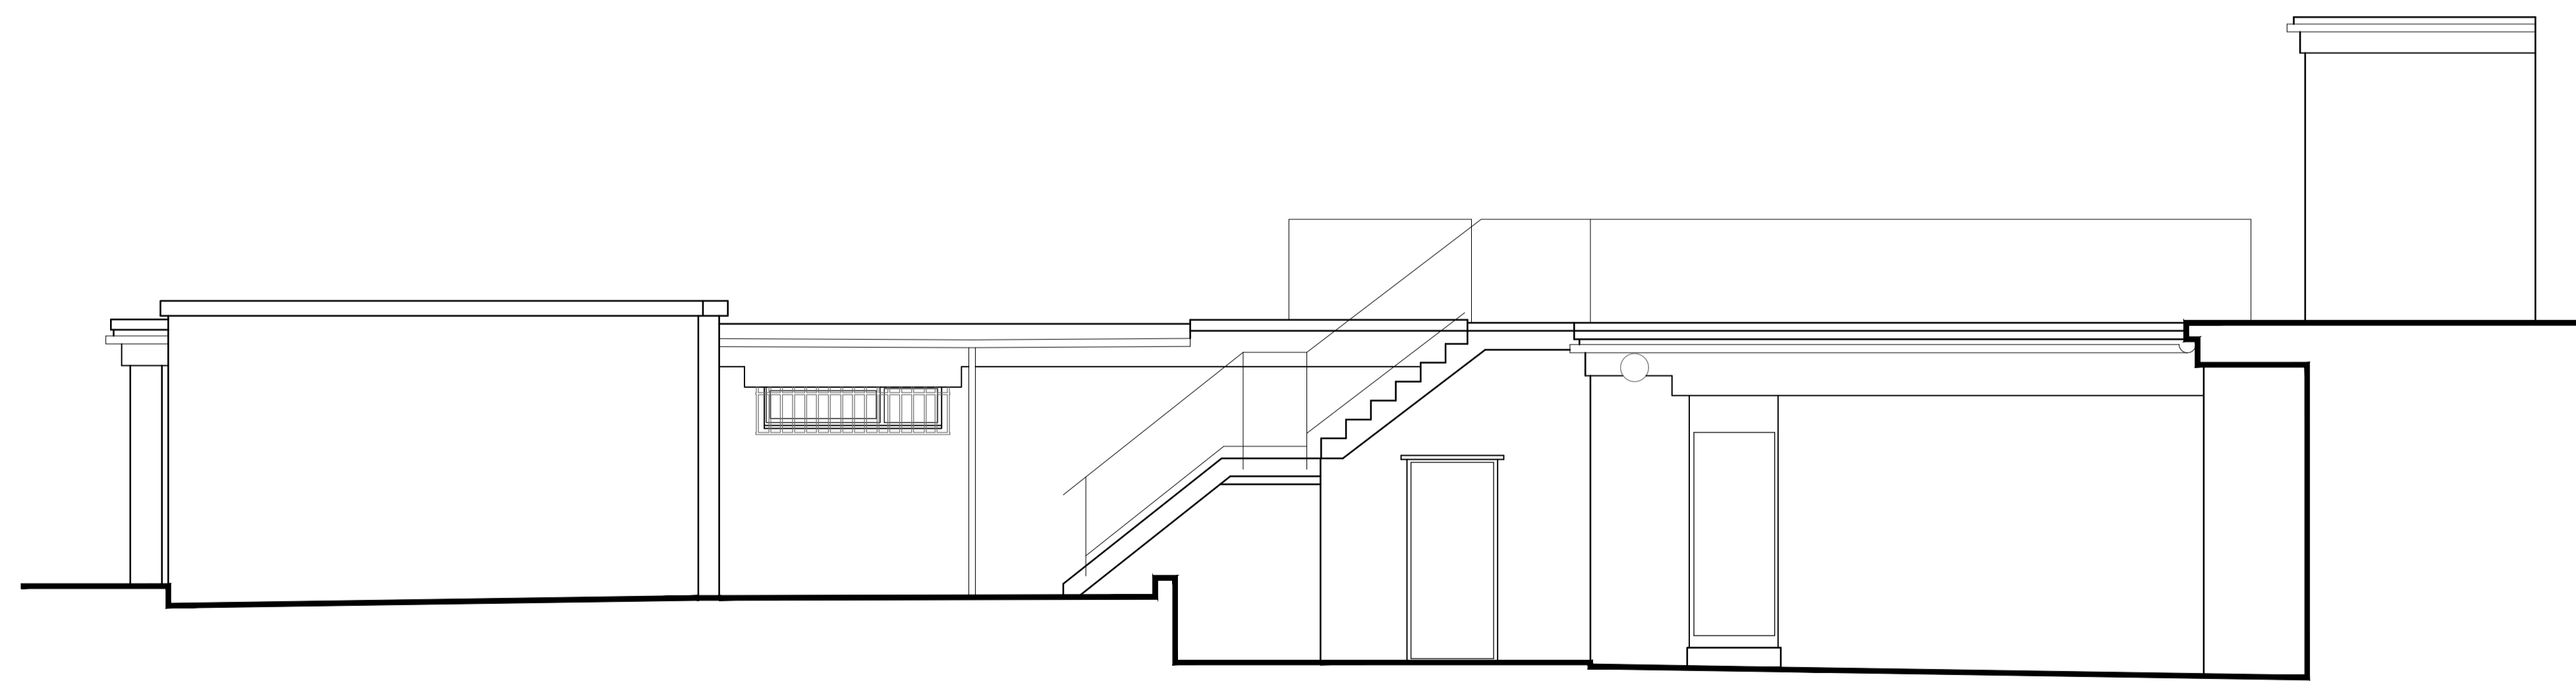

Front Elevation
 East Facing

Rear Elevation
 West Facing

Side Elevation
 South Facing

Rear Elevation
 North West Facing

PROJECT:
 11-13 High Street
 Wesbury-on-Trym, BS9 3BY
 TITLE:
 Proposed Elevations
 SCALE: 1:50 @ A1 DATE: Feb 2024 DRAWN BY: ams
 DRAWING NUMBER: 4264.PL2.25 REVISION: