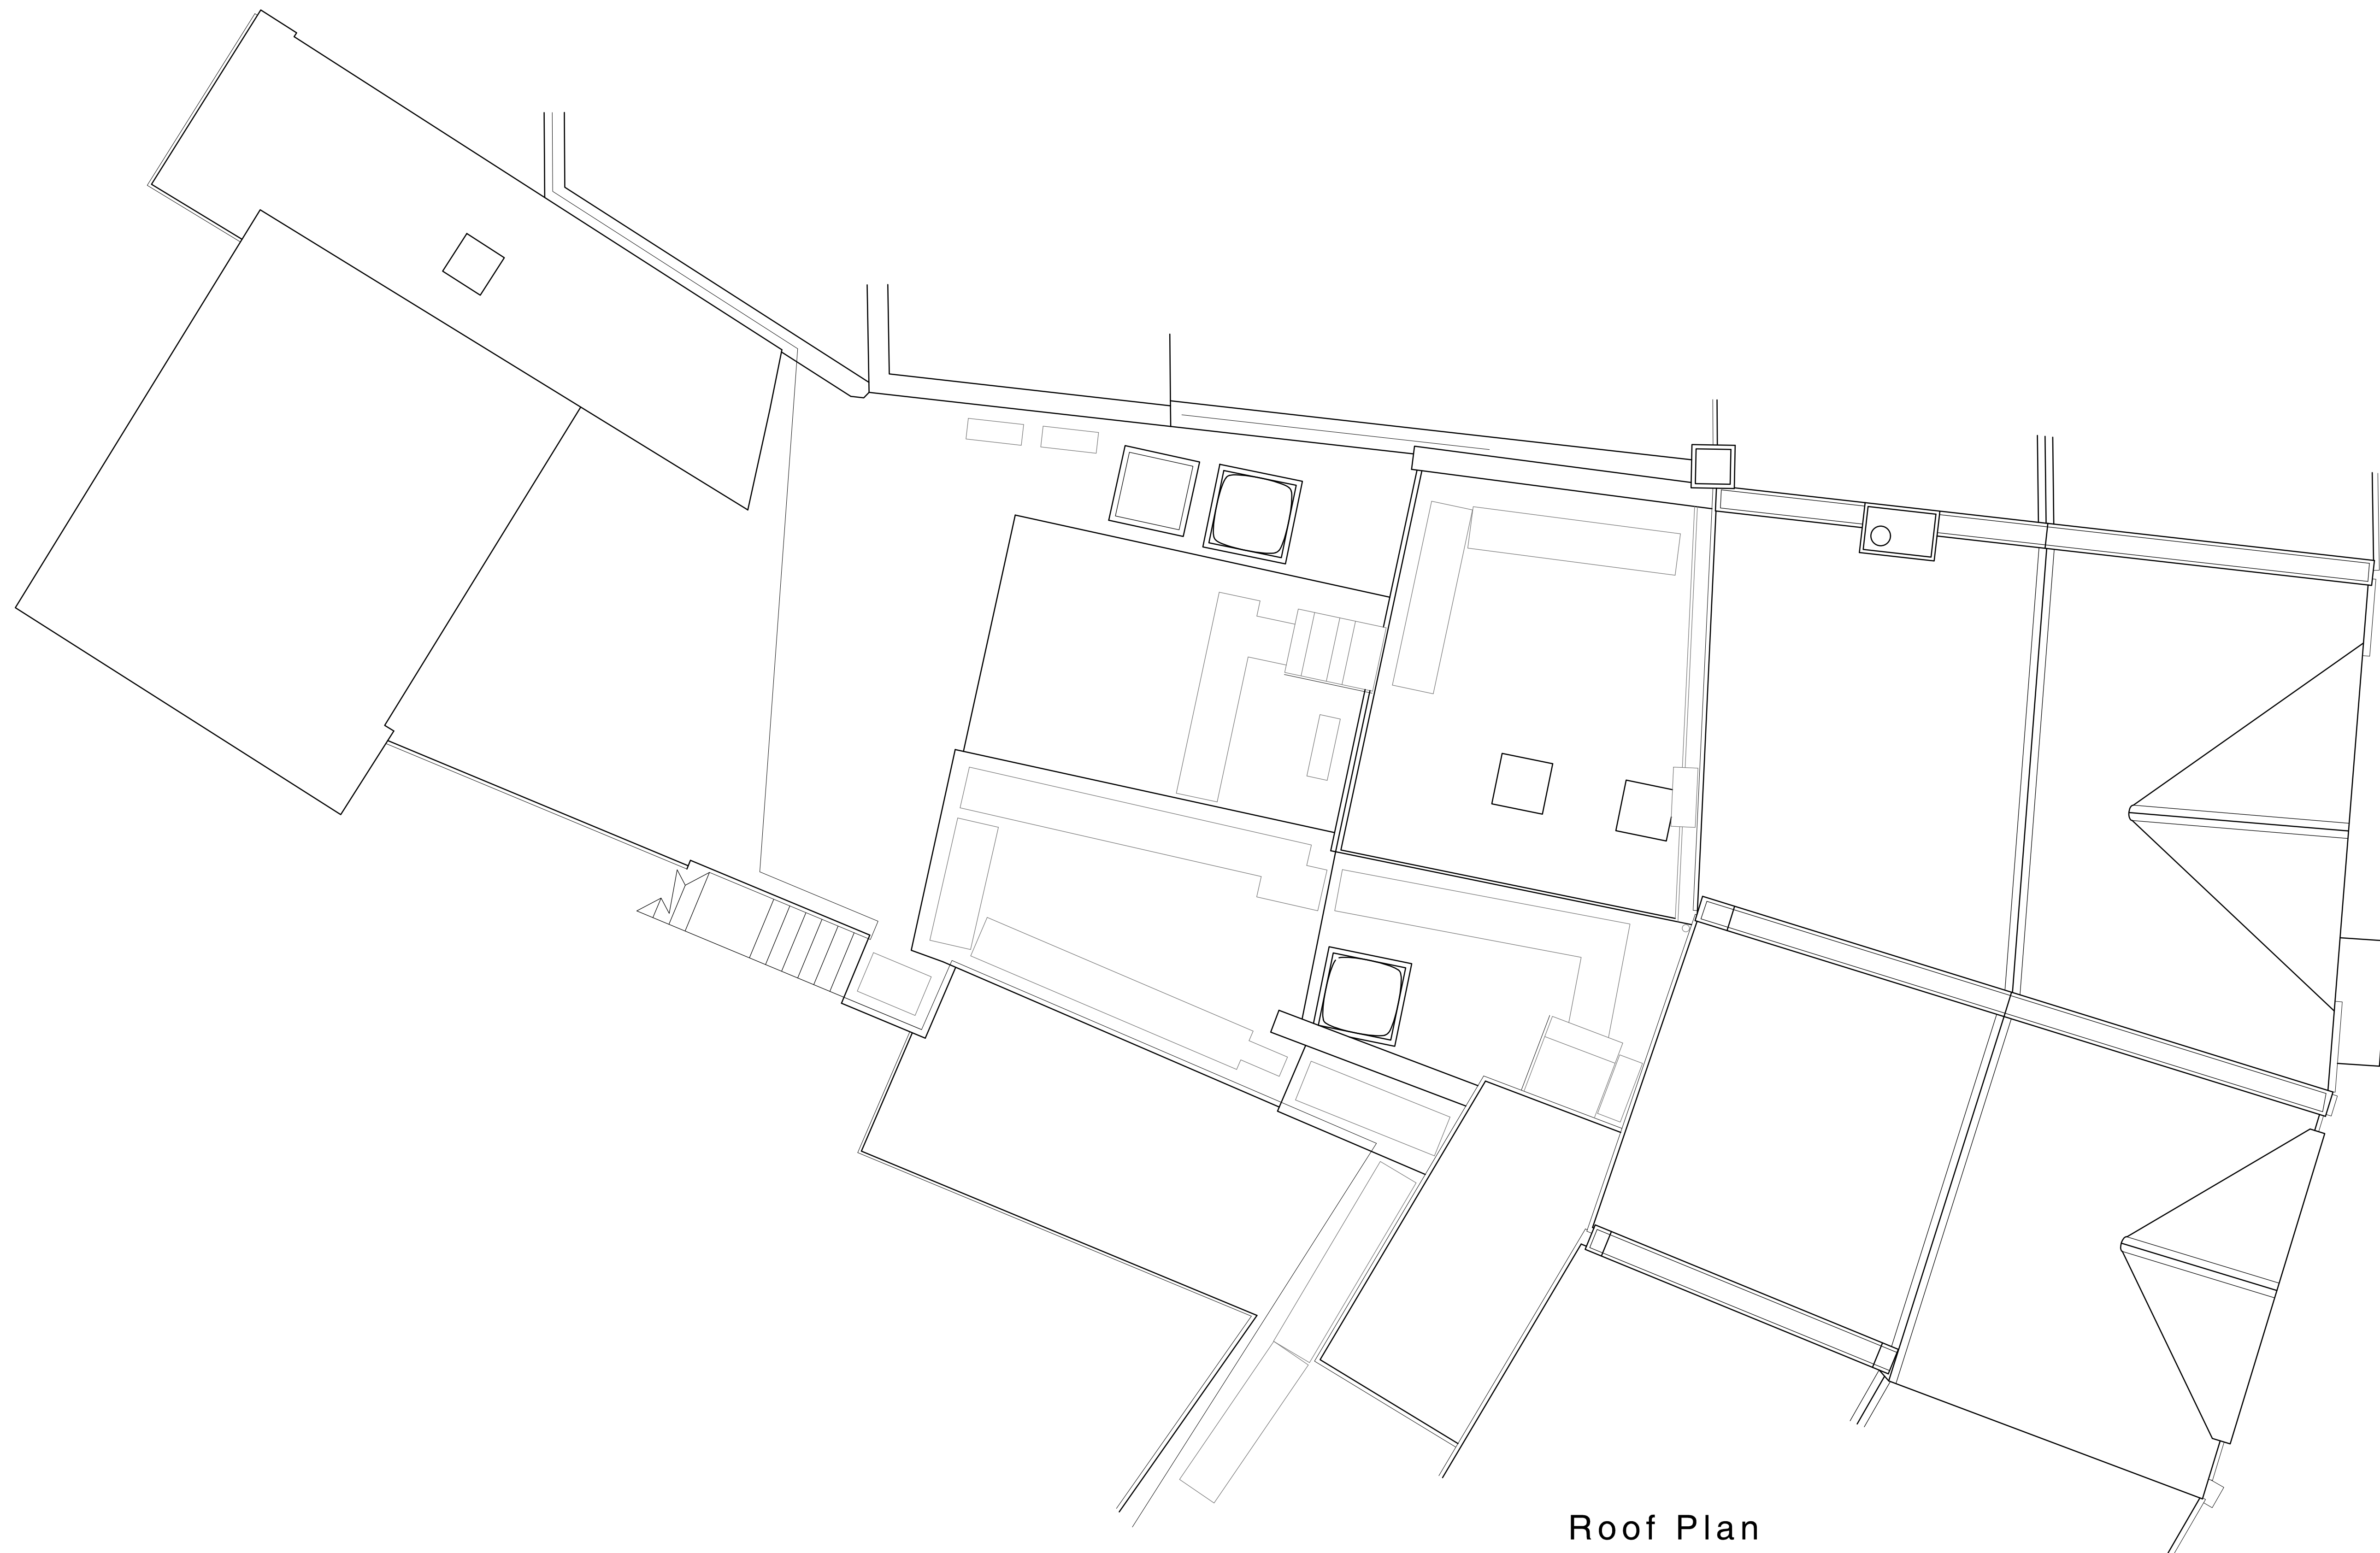

NORTH

Roof Plan

PROJECT:  
11-13 High Street  
Wesbury-on-Trym, BS9 3BY

TITLE:  
Existing Plan  
Roof Plan

SCALE: 1:50 @ A1      DATE: Feb 2024      DRAWN BY: ams

DRAWING NUMBER: 4264.PL2.14      REVISION: